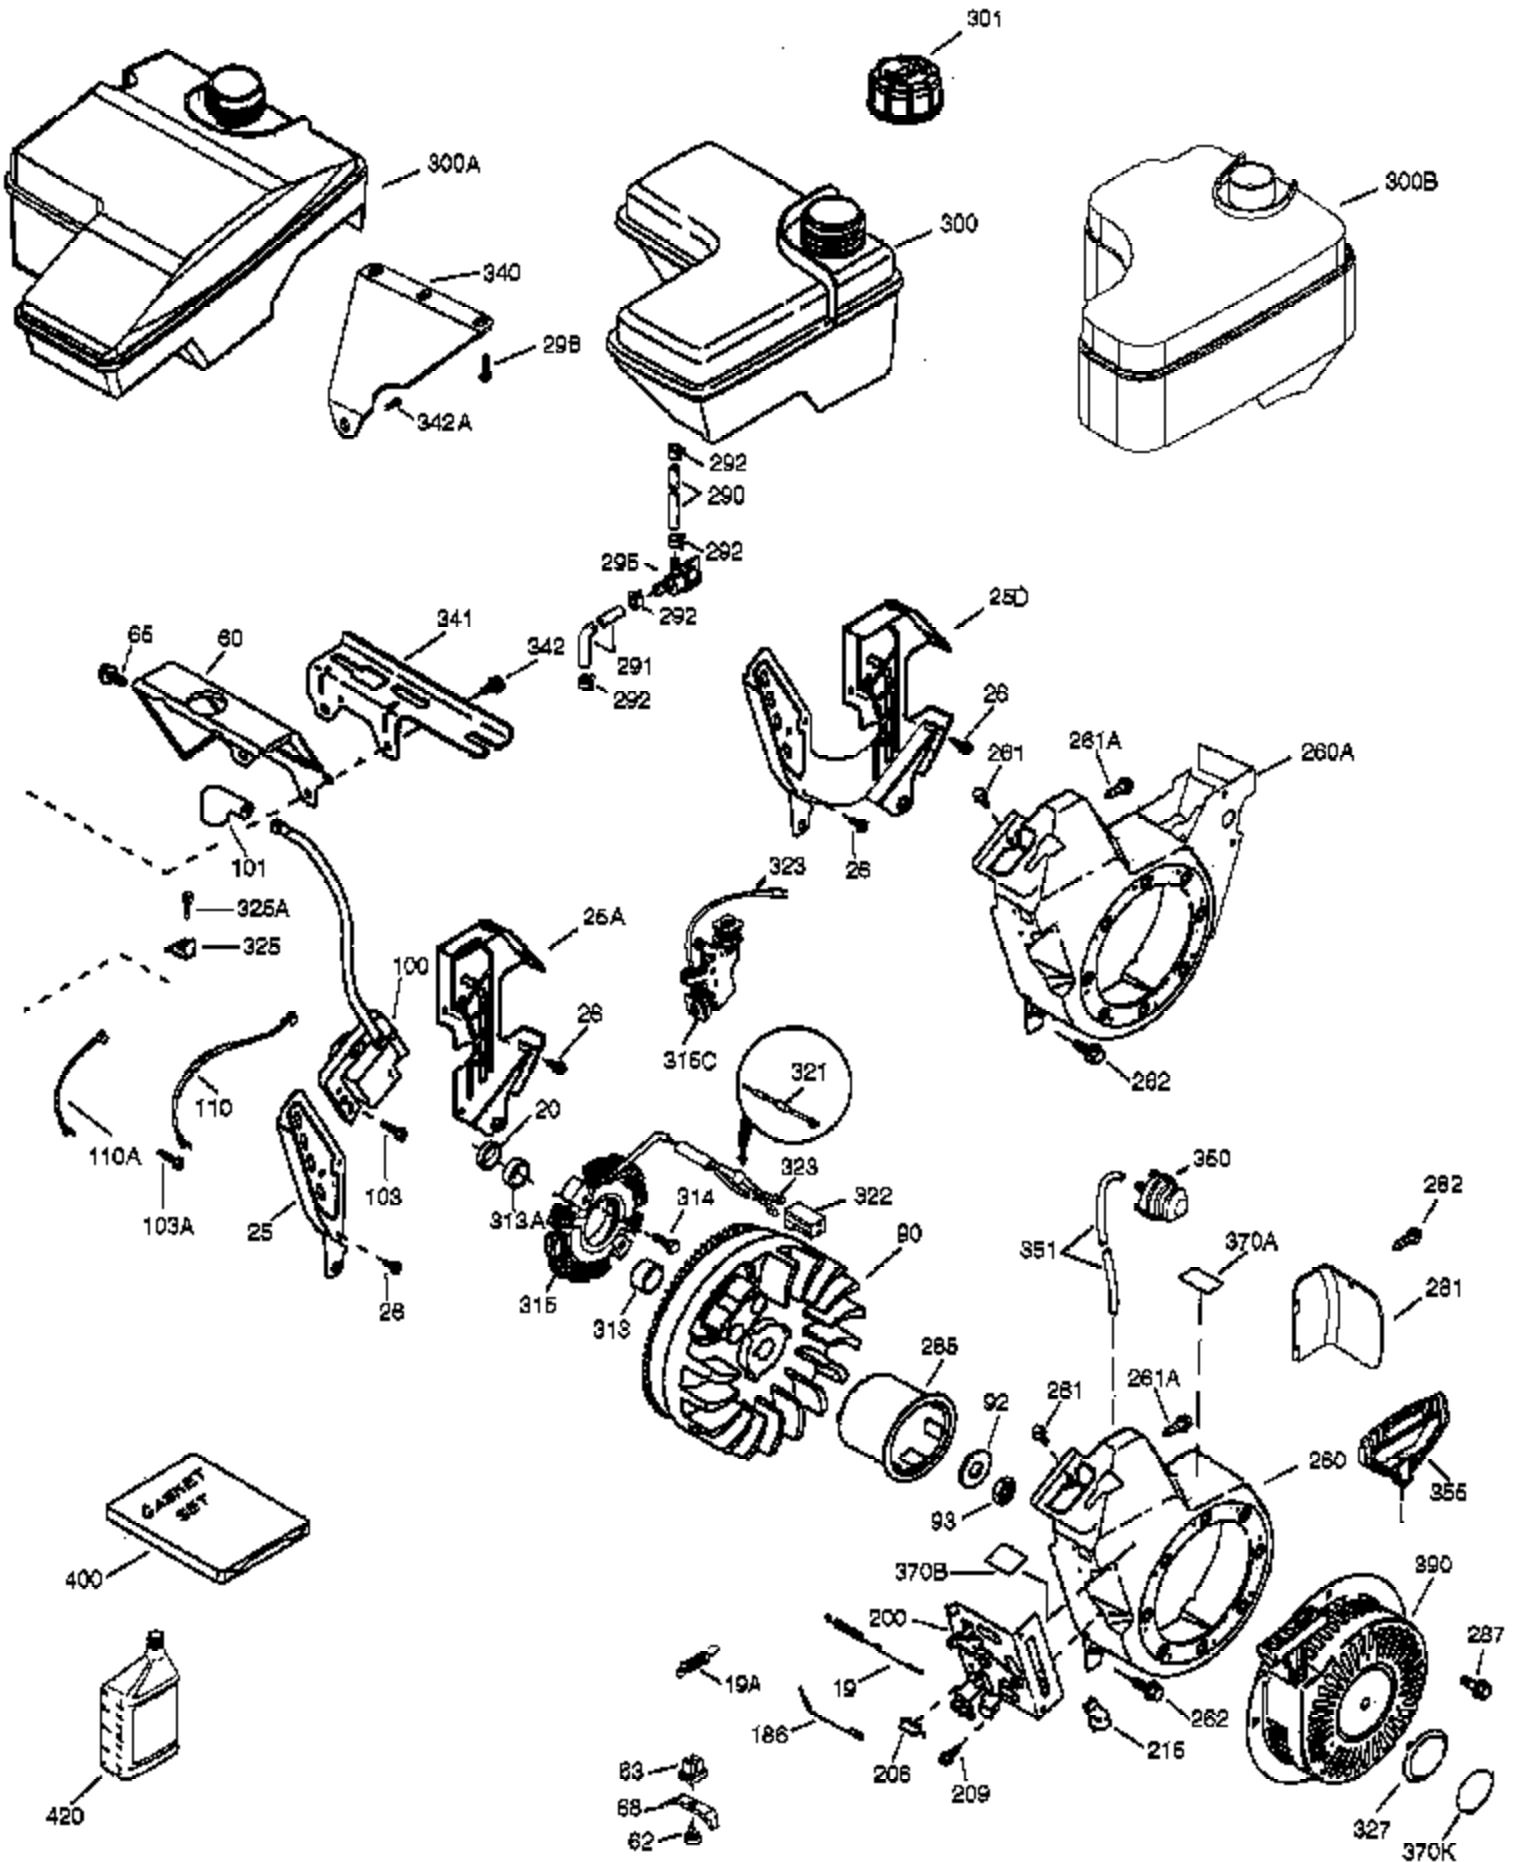

Ref #	Part Number	Qty	Description
19	37111	1	Extension Spring
20	32600	1	Oil Seal
25D	37710	1	Air Baffle (1 pc. electric start)
26	30200	2	Screw, 10-24 x 9/16"
60	36623A	1	Blower Housing Extension
65	30200	1	Screw, 10-24 x 9/16"
90	611216	1	Flywheel
92	650815	1	Belleville Washer
93	650816	1	Flywheel Nut
100	34443C	1	Solid State Ignition
101	610118	1	Spark Plug Cover
103	651007	2	Screw, T-15, 10-24 x 15/16"
110	36230	1	Ground Wire
186	36711	1	Governor Link
200	36824A	1	Control Bracket (Incl. 206)
206	610973	1	Terminal
209	650821	2	Screw, 10-32 x 1/2"
215	32410	1	Control Knob
260	36901	1	Blower Housing
261A	650821	1	Screw, 10-32 x 1/2"
261	651008	1	Screw, 1/4-20 x 31/64"
262	651008	2	Screw, 1/4-20 x 31/64"
281	36907	1	Starter Bubble Cover
282	651035	1	Screw, 6-32 x 25/64"
285	35985B	1	Starter Cup
287	651008	4	Screw, 1/4-20 x 31/64"
290	30705	1	Fuel Line
292	26460	2	Fuel Line Clamp
300	36863	1	Fuel Tank (Incl. 292 & 301)
301	35355	1	Fuel Cap
313	34080	1	Spacer
341	36644A	1	Fuel Tank Bracket (Lower)
342B	651086	2	Rubber Washer
342	651085	2	Screw, 1/4-20 x 19/32"
350	570682A	1	Primer Assembly
351	32180C	1	Primer Line
355	590574	1	Starter Handle (Mitten Grip)
370B	36899	1	Control Decal
370A	36261	1	Instruction Decal
370K	36695	1	Starter Decal
390	590749	1	Rewind Starter (NOTE: This engine could have been built with 590733 starter.)
400	36720	1	* Gasket Set (Incl. items marked PK in notes)
420	730226A		SAE 5W30 4-Cycle Engine Oil (Quart)