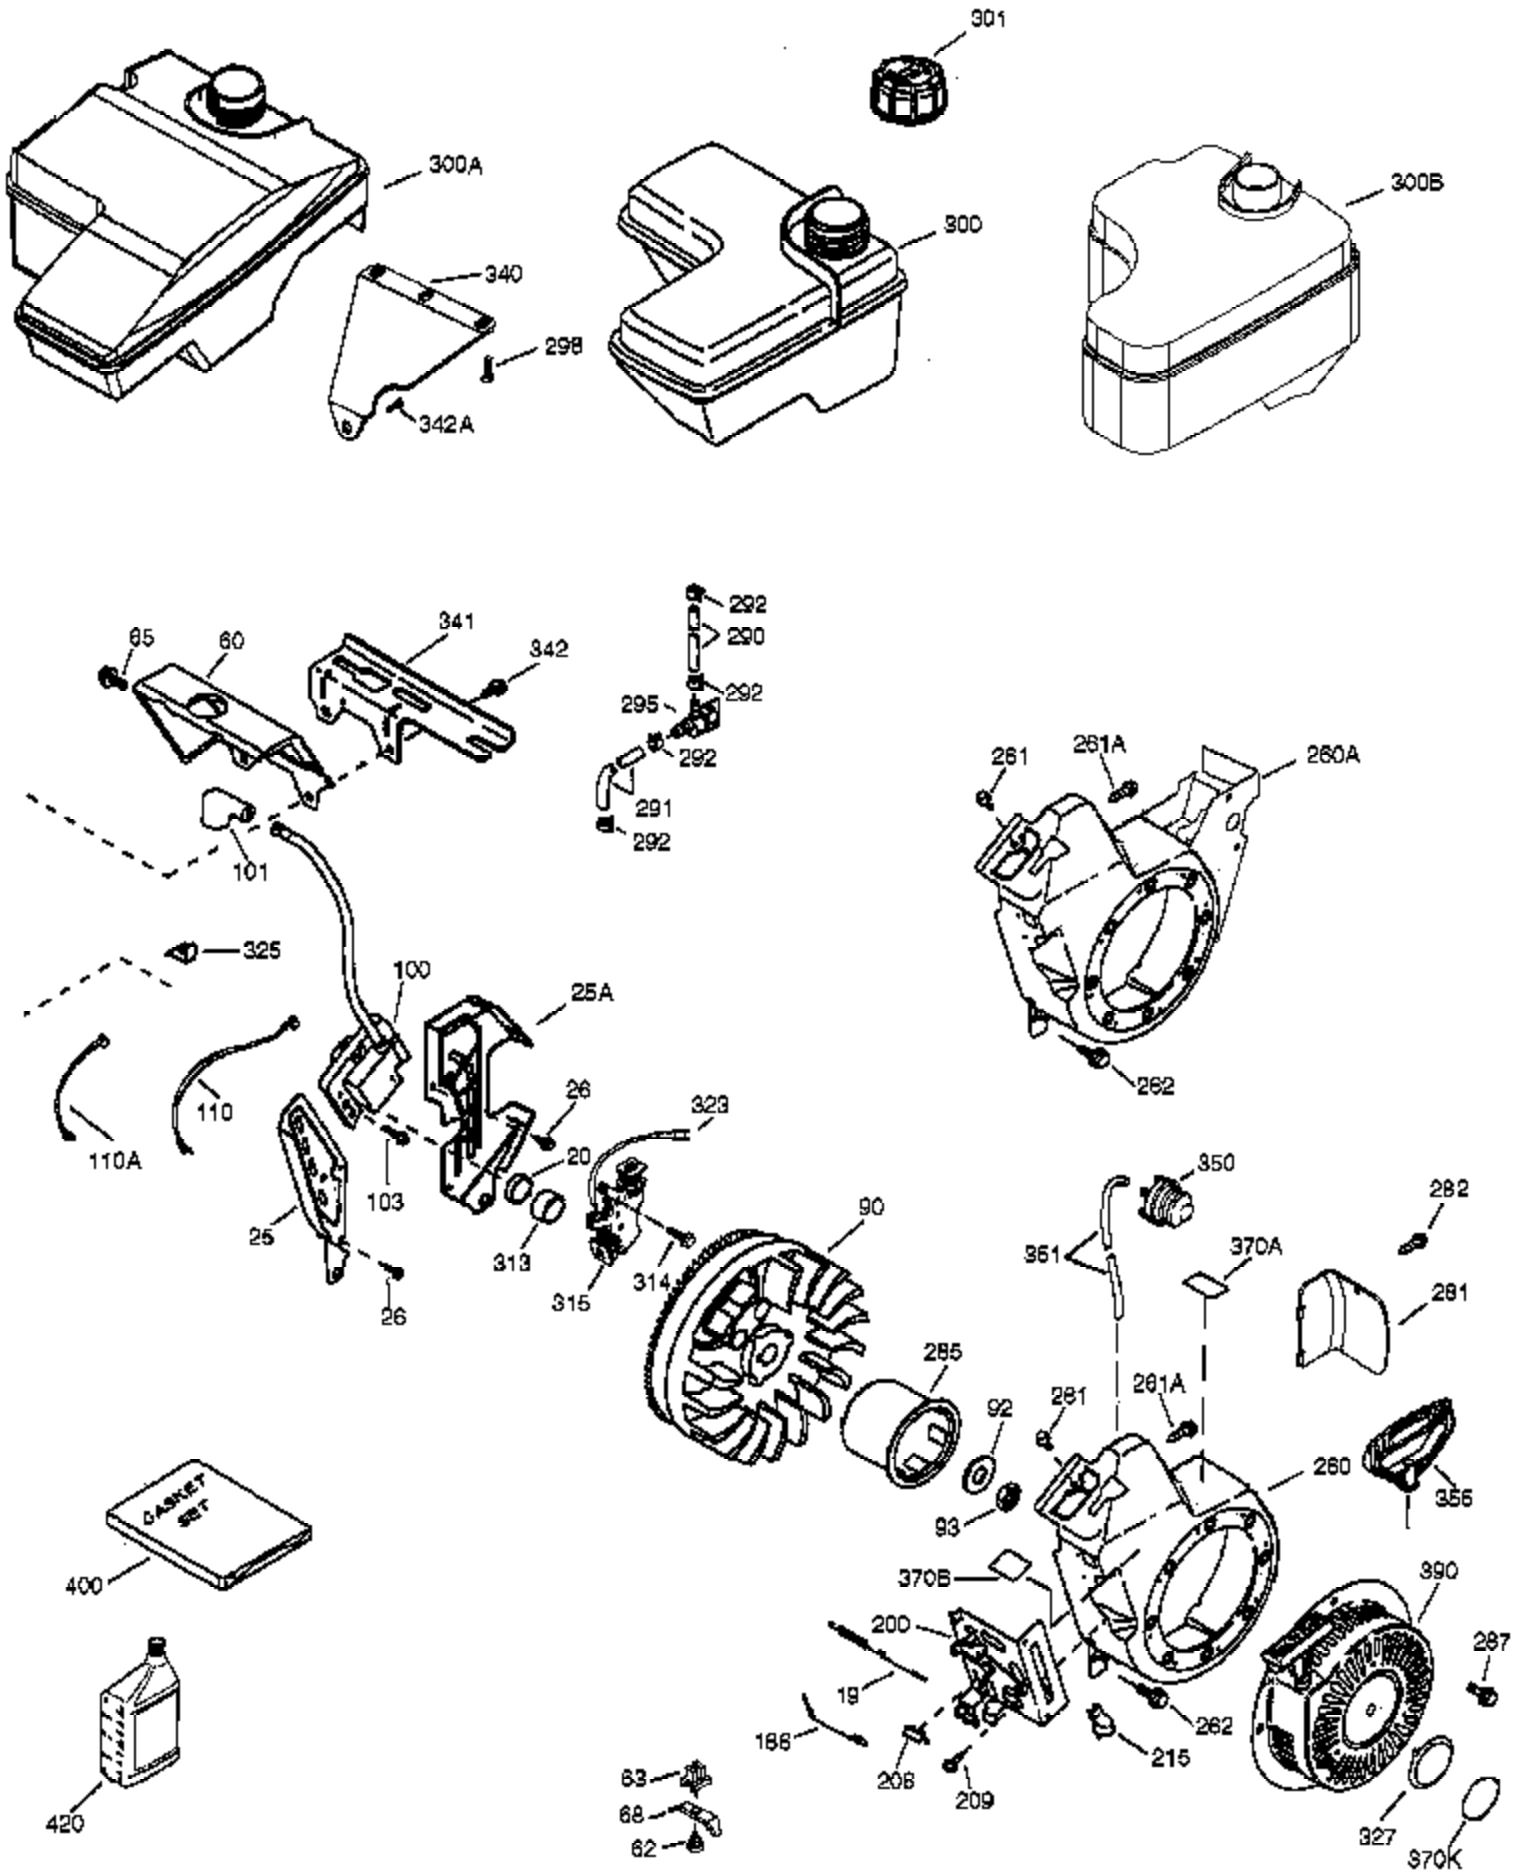

Ref #	Part Number	Qty	Description
19	37111	1	Extension Spring
20	32600	1	Oil Seal
25	36621	1	Air Baffle (Left)
25A	36869	1	Air Baffle (Right)
26	30200	1	Screw, 10-24 x 9/16"
60	36623A	1	Blower Housing Extension
65	30200	1	Screw, 10-24 x 9/16"
90	611216	1	Flywheel
92	650815	1	Belleville Washer
93	650816	1	Flywheel Nut
100	34443B	1	Solid State Ignition
101	610118	1	Spark Plug Cover
103	651007	2	Screw, Torx T-15, 10-24 x 15/16"
110	36230	1	Ground Wire
186	36711	1	Governor Link
200	36824A	1	Control Bracket (Incl. 206)
206	610973	1	Terminal
209	650821	2	Screw, 10-32 x 1/2"
215	32410	1	Control Knob
260	36901	1	Blower Housing
261A	650821	1	Screw, 10-32 x 1/2"
261	651008	1	Screw, 1/4-20 x 31/64"
262	651008	2	Screw, 1/4-20 x 31/64"
281	36907	1	Starter Bubble Cover
282	651035	1	Screw, 6-32 x 25/64"
285	35985B	1	Starter Cup
287	651008	4	Screw, 1/4-20 x 31/64"
290	30705	1	Fuel Line
291	29774	1	Fuel Line
292	26460	4	Fuel Line Clamp
295	35857	1	Fuel Shut-Off Valve
300	36863	1	Fuel Tank (Incl. 292 & 301)
301	36246	1	Fuel Cap
313	34080	1	Spacer
325	29443	1	Wire Clip
338A	28942	1	Screw, 10-32 x 3/8"
341	36644	1	Fuel Tank Bracket (Lower)
342	651010	2	Screw, 1/4-20 x 7/8"
350	570682A	1	Primer Assembly
351	32180C	1	Primer Line
355	590574	1	Starter Handle (Mitten Grip)
370K	36695	1	Starter Decal
370B	36899	1	Control Decal
370A	36261	1	Lubrication Decal (Replaces 64-831)
390	590749	1	Rewind Starter (NOTE: This engine could have been built with 590733 starter.)
400	36720	1	* Gasket Set (Incl. items marked PK in notes) Incl. (1) each of 26756, 27272A, 29673, 35626, 36581, 36624, 36719
420	730226		SAE 5W30 4-Cycle Engine Oil (Quart)