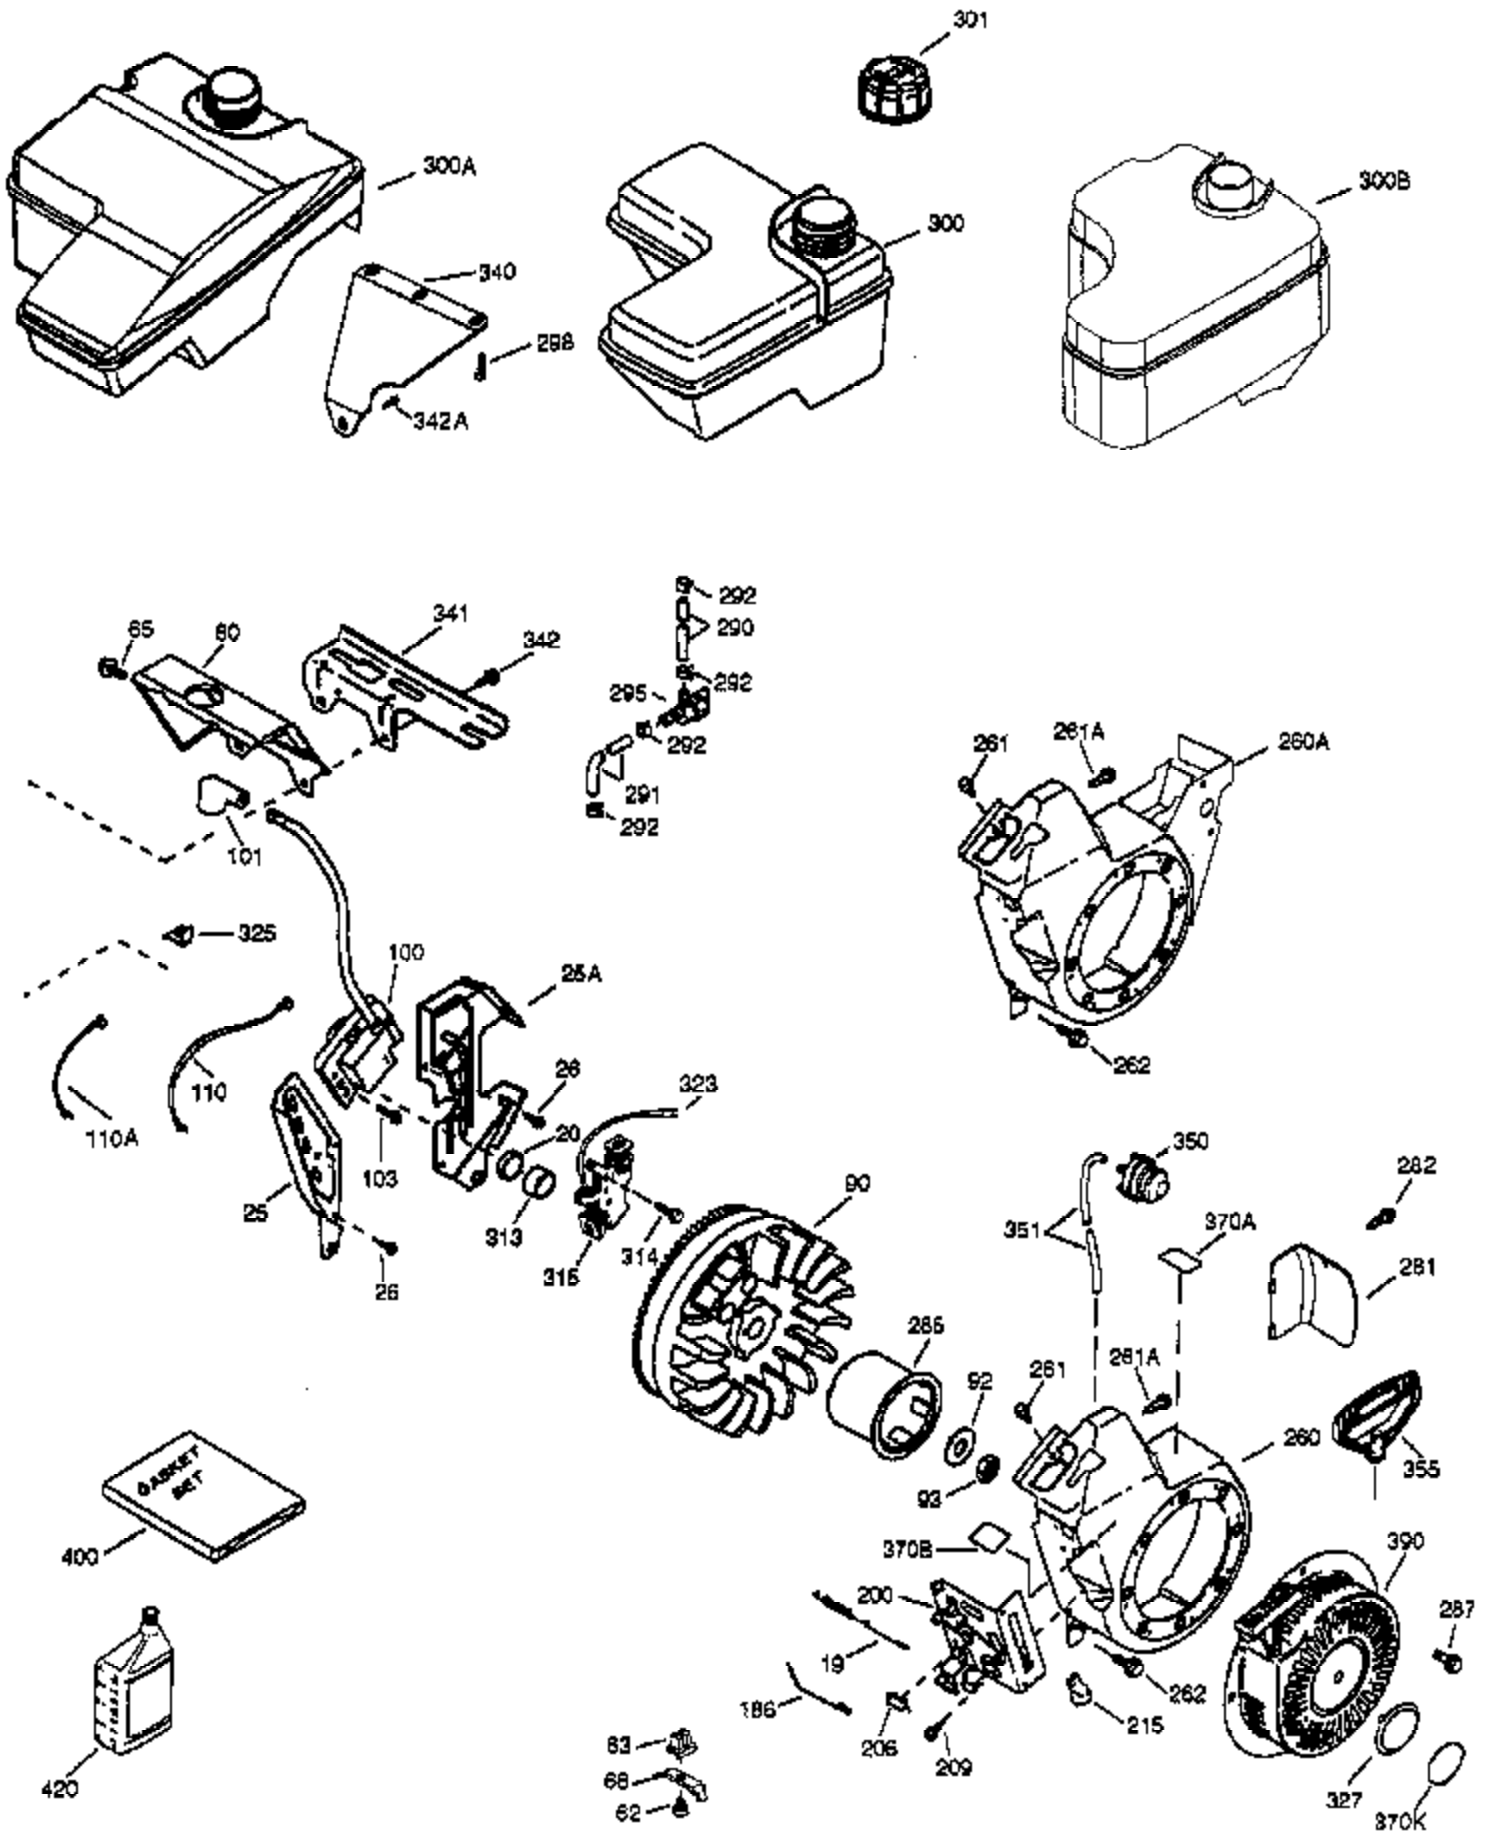

Ref #	Part Number	Qty	Description
19	36710	1	Extension Spring
20	32600	1	Oil Seal
25A	36869	1	Air Baffle (Right)
25	36621	1	Air Baffle (Left)
26	30200	1	Screw, 10-24 x 9/16"
60	36623	1	Blower Housing Extension
65	30200	1	Screw, 10-24 x 9/16"
90	611216	1	Flywheel
92	650815	1	Belleville Washer
93	650816	1	Flywheel Nut
100	34443A	1	Solid State Ignition
101	610118	1	Spark Plug Cover
103	651007	2	Screw, Torx T-15, 10-24 x 15/16"
110	36230	1	Ground Wire
186	36711	1	Governor Link
200	36824	1	Control Bracket (Incl. 206)
206	610973	1	Terminal
209	650821	2	Screw, 10-32 x 1/2"
215	32410	1	Control Knob
260	36901	1	Blower Housing
261A	650821	1	Screw, 10-32 x 1/2"
261	651008	1	Screw, 1/4-20 x 31/64"
262	651008	2	Screw, 1/4-20 x 31/64"
285	35985B	1	Starter Cup
287	651008	4	Screw, 1/4-20 x 31/64"
290	30705	1	Fuel Line
291	29774	1	Fuel Line
292	26460	4	Fuel Line Clamp
295	35857	1	Fuel Shut-Off Valve
300	36863	1	Fuel Tank (Incl. 292 & 301)
301	35355	1	Fuel Cap
313	34080	1	Spacer
314	650873	1	Screw, 1/4-20 x 3/4"
315	611111	1	Alternator Coil (18 Watt) (Incl. 323)
323	611118	1	Terminal
325	29443	1	Wire Clip
327	35392	1	Starter Plug
341	36644	1	Fuel Tank Bracket (Lower)
342	651010	2	Screw, 1/4-20 x 7/8"
350	570682	1	Primer Assembly
351	32180C	1	Primer Line
355	590574	1	Starter Handle (Mitten Grip)
370A	36261	1	Lubrication Decal
370B	36899	1	Control Decal
390	590733	1	Rewind Starter
400	36720	1	* Gasket Set (Incl. items marked PK in notes) Incl. (1) each of 26756, 27272A, 29673, 35626, 36581, 36624, 36719