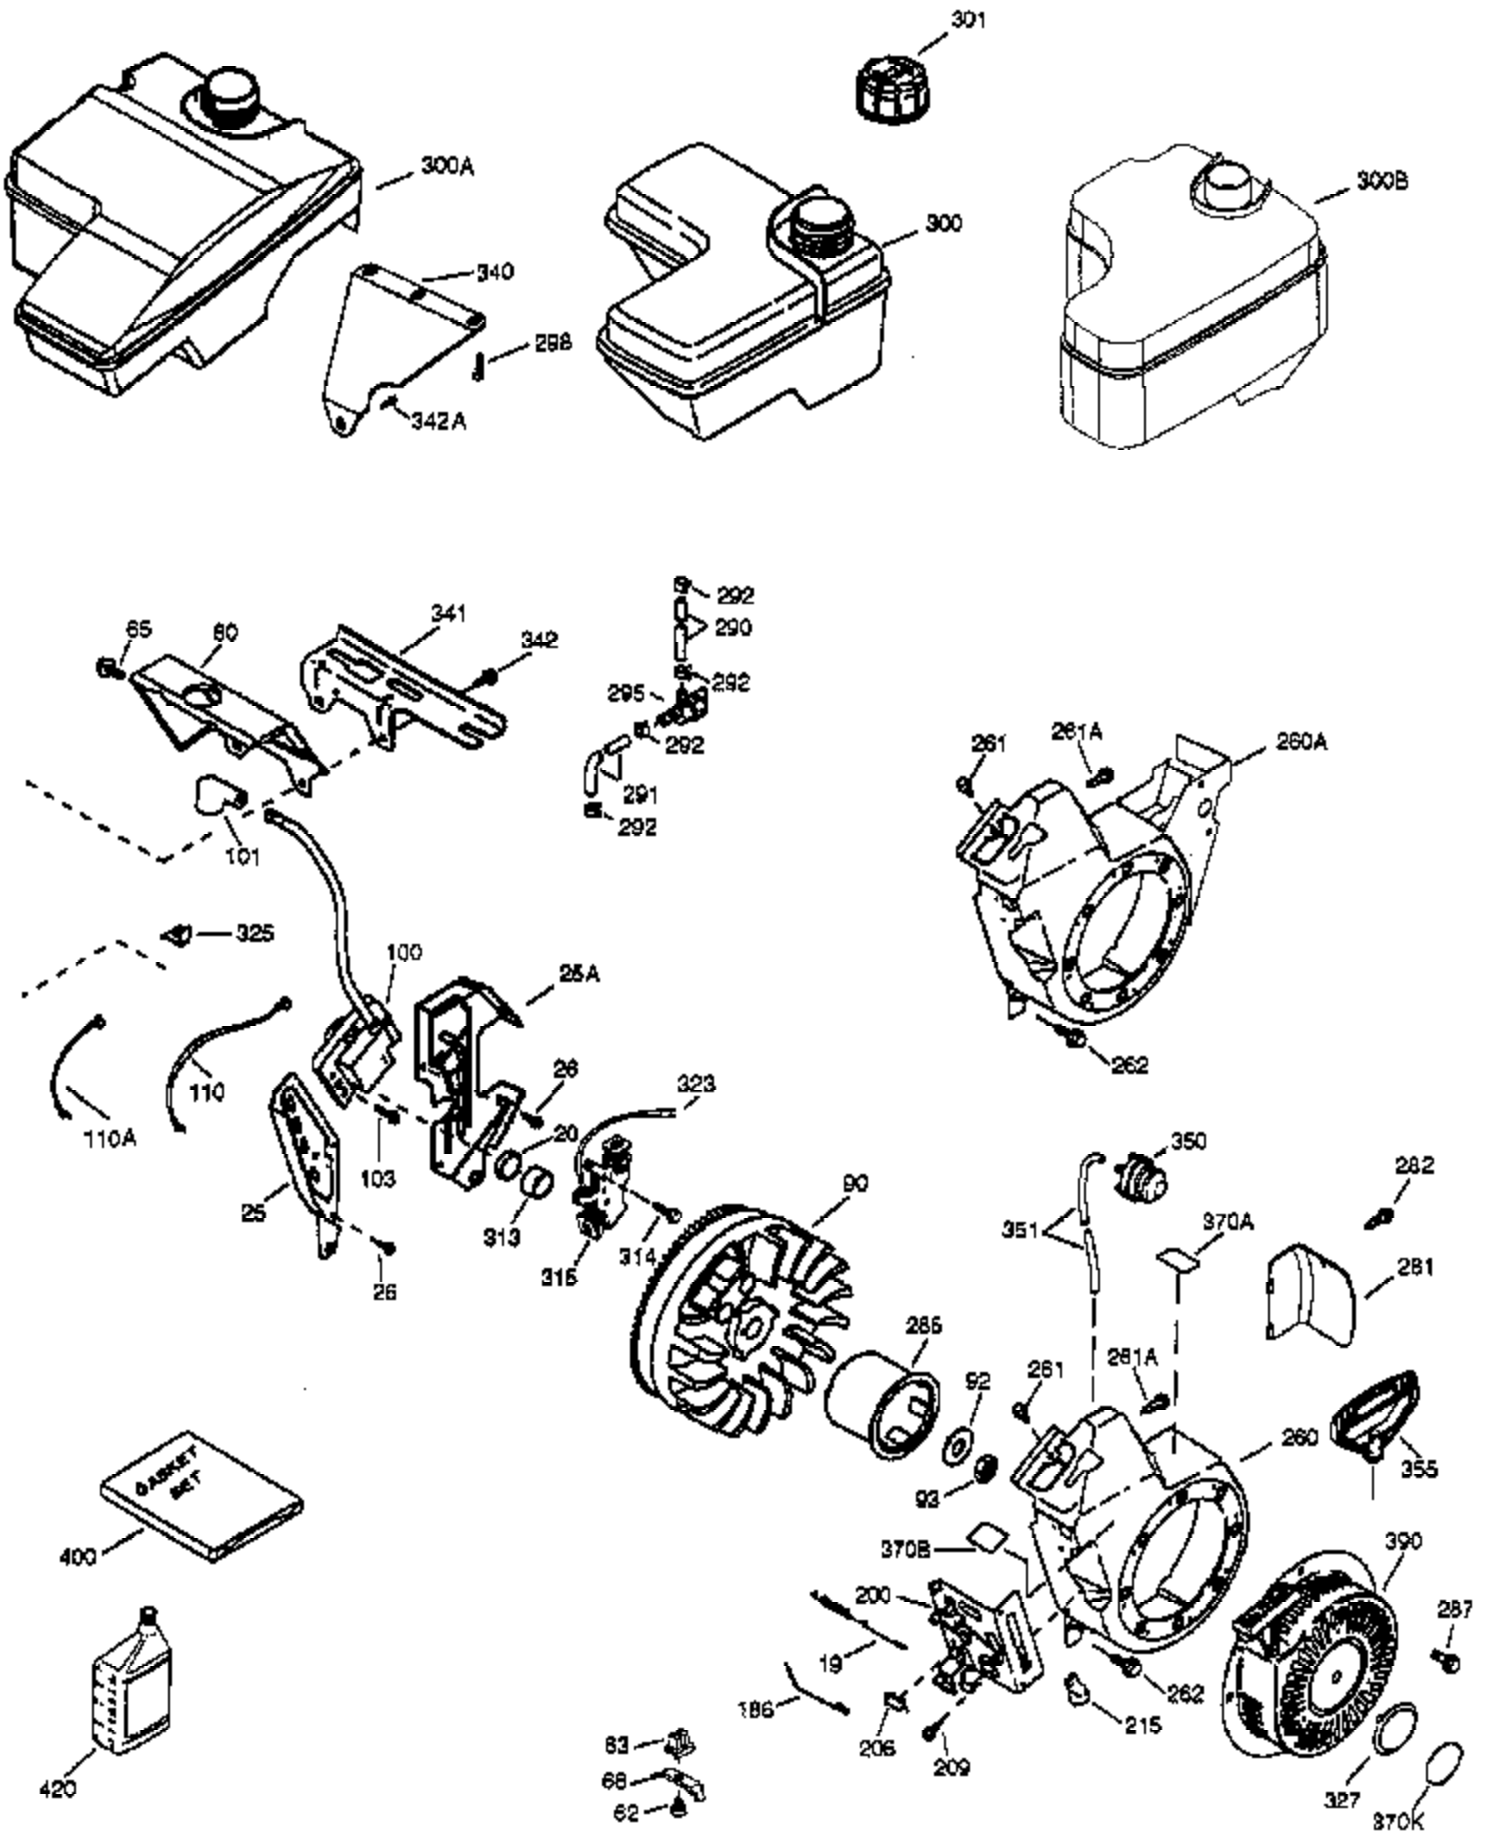

Ref #	Part Number	Qty	Description
19	36710	1	Extension Spring
20	32600	1	Oil Seal
25A	36869	1	Air Baffle (Right)
25	36621	1	Air Baffle (Left)
26	30200	1	Screw, 10-24 x 9/16"
60	36623	1	Blower Housing Extension
65	30200	1	Screw, 10-24 x 9/16"
90	611216	1	Flywheel
92	650815	1	Belleville Washer
93	650816	1	Flywheel Nut
100	34443A	1	Solid State Ignition
101	610118	1	Spark Plug Cover
103	651007	2	Screw, Torx T-15, 10-24 x 15/16"
110	36230	1	Ground Wire
186	36711	1	Governor Link
200	36824	1	Control Bracket (Incl. 206)
206	610973	1	Terminal
209	650821	2	Screw, 10-32 x 1/2"
215	32410	1	Control Knob
260	36901	1	Blower Housing
261A	650821	1	Screw, 10-32 x 1/2"
261	651008	1	Screw, 1/4-20 x 31/64"
262	651008	2	Screw, 1/4-20 x 31/64"
285	35985B	1	Starter Cup
287	651008	4	Screw, 1/4-20 x 31/64"
290	30705	1	Fuel Line
291	29774	1	Fuel Line
292	26460	4	Fuel Line Clamp
295	35857	1	Fuel Shut-Off Valve
300	36863	1	Fuel Tank (Incl. 292 & 301)
301	35355	1	Fuel Cap
313	34080	1	Spacer
314	650873	1	Screw, 1/4-20 x 3/4"
315	611111	1	Alternator Coil (18 Watt) (Incl. 323)
323	611118	1	Terminal
325	29443	1	Wire Clip
327	35392	1	Starter Plug
341	36644	1	Fuel Tank Bracket (Lower)
342	651010	2	Screw, 1/4-20 x 7/8"
350	570682	1	Primer Assembly
351	32180C	1	Primer Line
355	590574	1	Starter Handle (Mitten Grip)
370A	36261	1	Lubrication Decal
370B	36899	1	Control Decal
390	590733	1	Rewind Starter
400	36720	1	* Gasket Set (Incl. items marked PK in notes) Incl. (1) each of 26756, 27272A, 29673, 35626, 36581, 36624, 36719