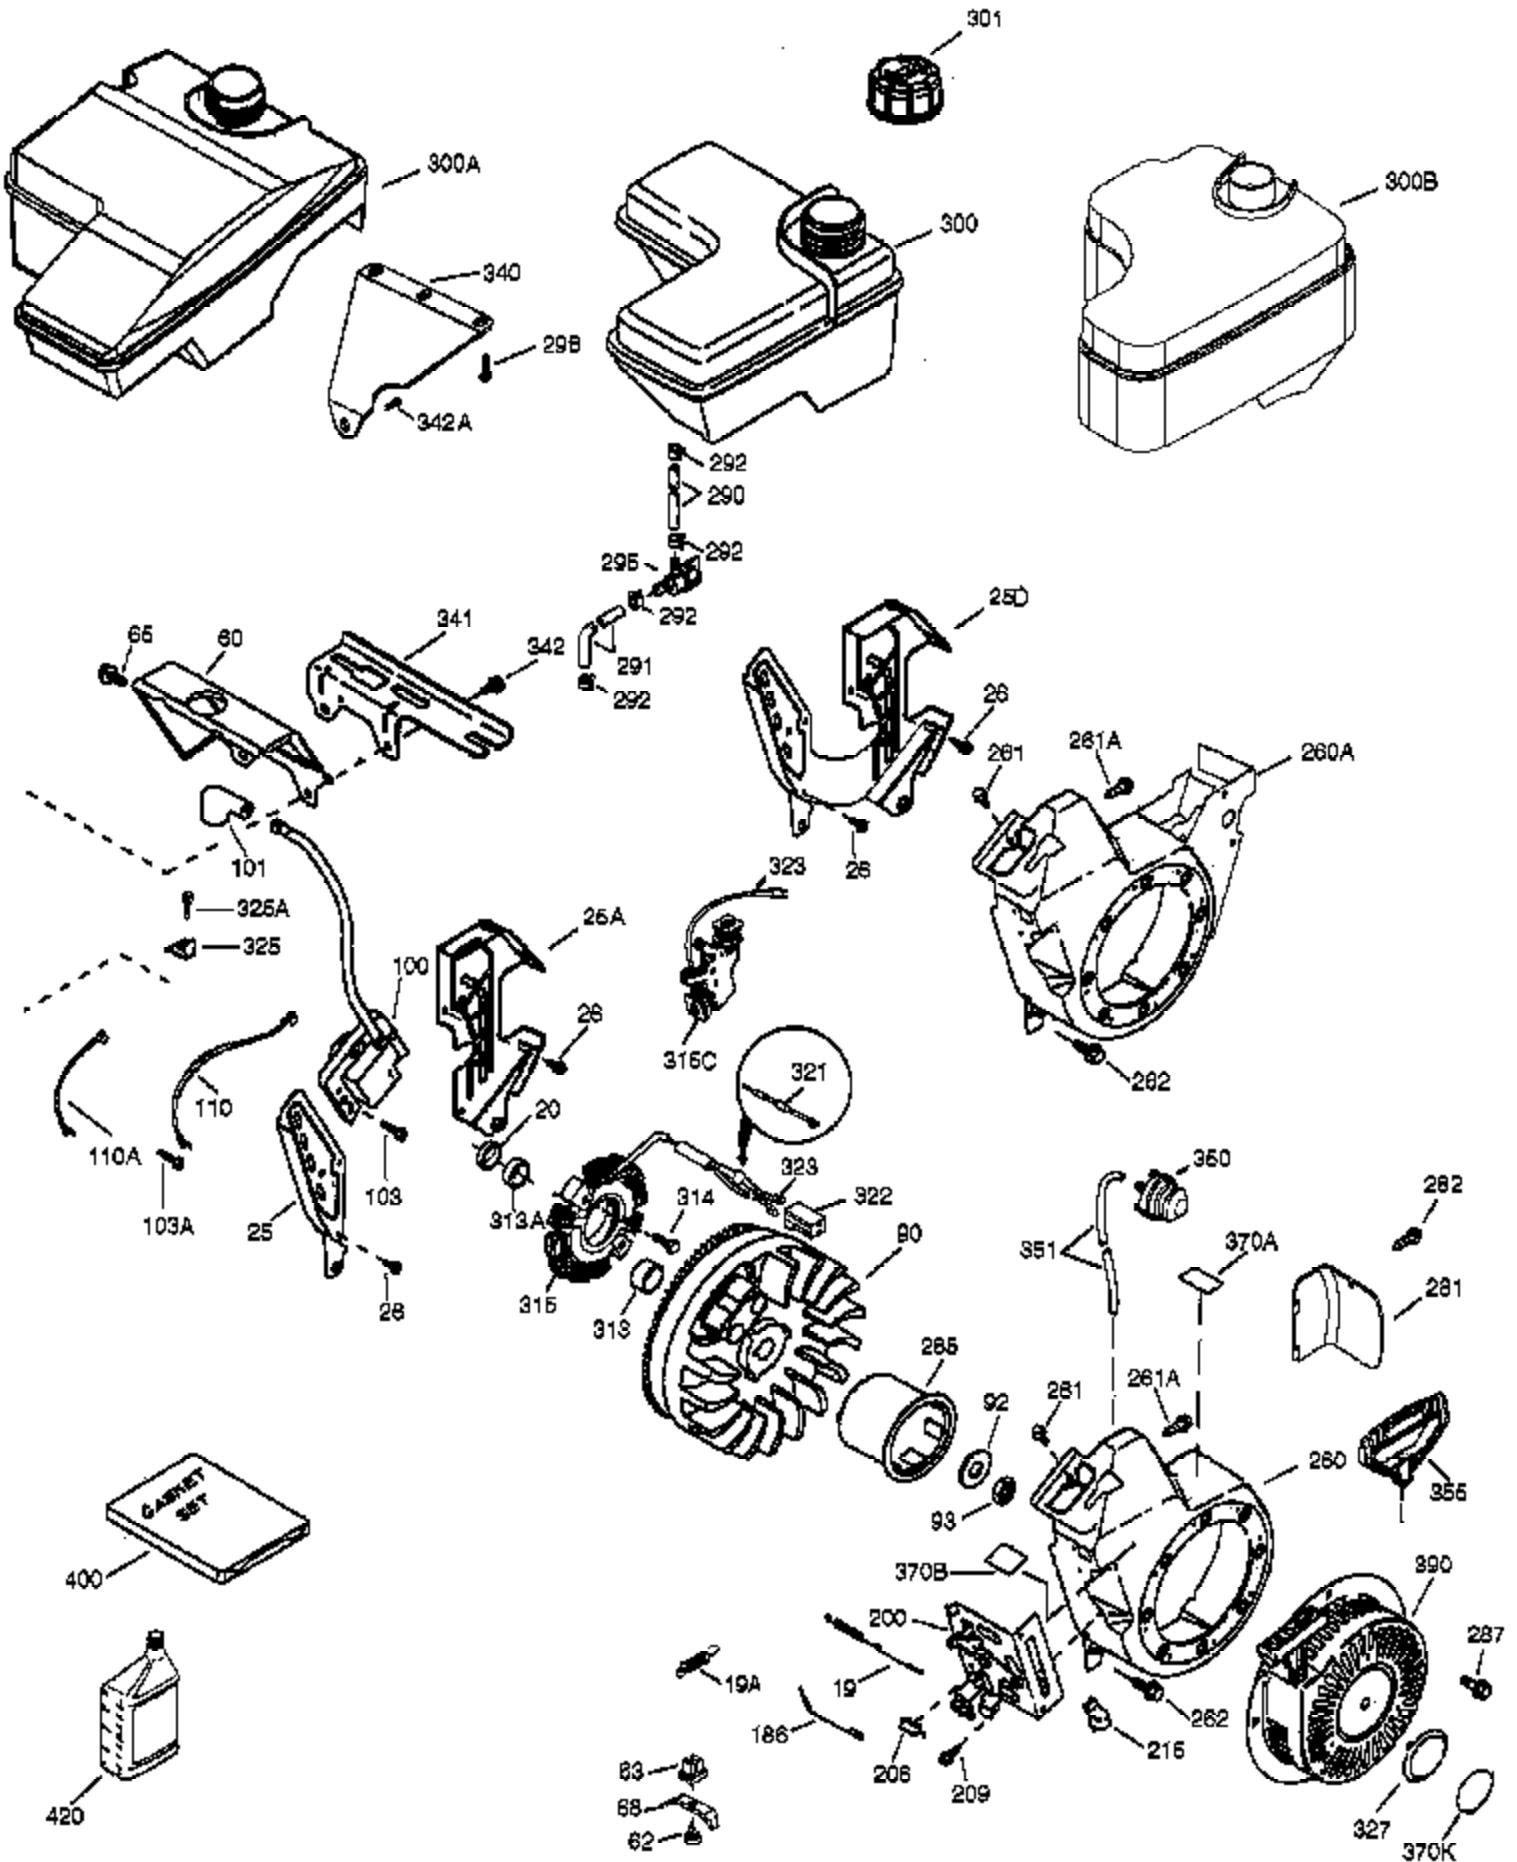

Ref #	Part Number	Qty	Description
19	37111	1	Extension Spring
20	32600	1	Oil Seal
25D	37710	1	Air Baffle (Electric Start)
26	30200	1	Screw, 10-24 x 9/16"
60	36623A	1	Blower Housing Extension
65	30200	1	Screw, 10-24 x 9/16"
90	611232	1	Flywheel
92	650815	1	Belleville Washer
93	650816	1	Flywheel Nut
100	34443C	1	Solid State Ignition
101	610118	1	Spark Plug Cover
103	651007	2	Screw, T-15, 10-24 x 15/16"
110	36230	1	Ground Wire
186	36711	1	Governor Link
200	36824A	1	Control Bracket (Incl. 206)
206	610973	1	Terminal
209	650821	2	Screw, 10-32 x 1/2"
215	32410	1	Control Knob
260A	36901	1	Blower Housing
261A	650821	1	Screw, 10-32 x 1/2"
261	651008	1	Screw, 1/4-20 x 31/64"
262	651008	2	Screw, 1/4-20 x 31/64"
285	35985C	1	Starter Cup
287	651008	4	Screw, 1/4-20 x 31/64"
290	30705	1	Fuel Line
292	26460	2	Fuel Line Clamp
300	37048	1	Fuel Tank (Incl. 292 & 301)
301	37845	1	Fuel Cap
313	34080	1	Spacer
314	650873	1	Screw, 1/4-20 x 3/4"
315	611111	1	Alternator Coil (18 watt)
325A	30200	1	Screw, 10-24 x 9/16"
341	36644A	1	Fuel Tank Bracket (Lower)
342B	651086	2	Rubber Washer
342	651085	2	Screw, 1/4-20 x 7/8"
350	570682A	1	Primer Assembly
351	32180C	1	Primer Line
355	590574	1	Starter Handle (Mitten Grip)
370B	36899	1	Control Decal
370A	36261	1	Identification Decal
370K	36695	1	Starter Decal (Black)
390	590749	1	Rewind Starter (NOTE: This engine could have been built with 590733 starter.)
400	36720	1	* Gasket Set (Incl. items marked PK in notes)