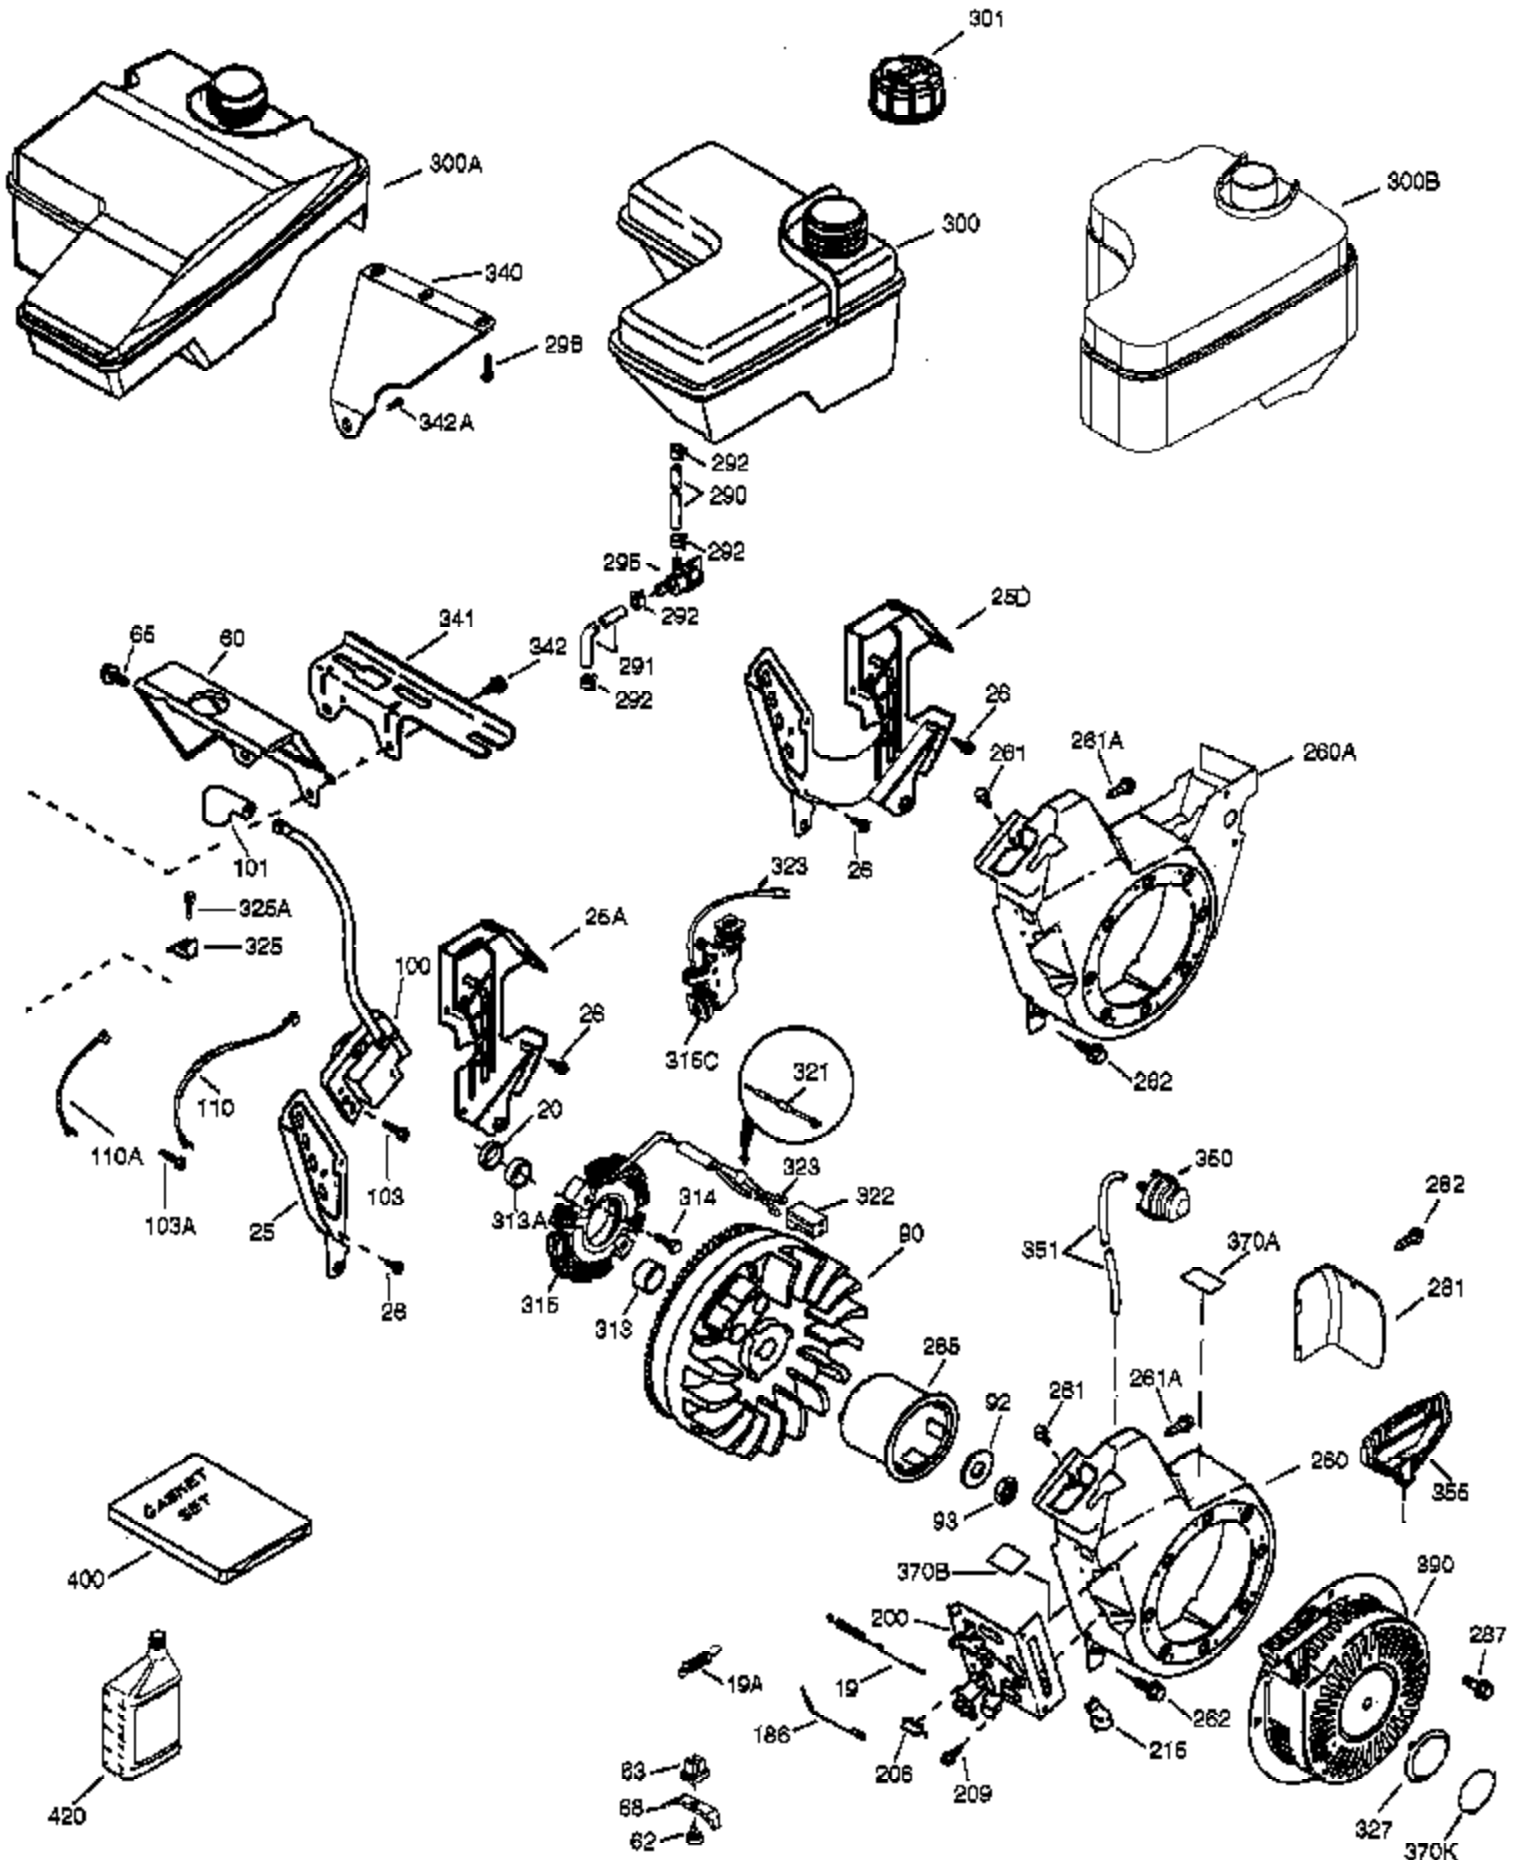

Ref #	Part Number	Qty	Description
19	37111	1	Extension Spring
20	32600	1	Oil Seal
25D	37710	1	Air Baffle (1 Piece Electric)
26	30200	1	Screw, 10-24 x 9/16"
60	36623A	1	Blower Housing Extension
65	30200	1	Screw, 10-24 x 9/16"
90	611234	1	Flywheel
92	650815	1	Belleville Washer
93	650816	1	Flywheel Nut
100	34443C	1	Solid State Ignition
101	610118	1	Spark Plug Cover
103	651007	2	Screw, T-15, 10-24 x 15/16"
110	36230	1	Ground Wire
186	36711	1	Governor Link
200	36824A	1	Control Bracket (Incl. 206)
206	610973	1	Terminal
209	650821	2	Screw, 10-32 x 1/2"
215	32410	1	Control Knob
260	36901	1	Blower Housing
261A	650821	1	Screw, 10-32 x 1/2"
261	651008	1	Screw, 1/4-20 x 31/64"
262	651008	2	Screw, 1/4-20 x 31/64"
285	35985C	1	Starter Cup
287	651008	4	Screw, 1/4-20 x 31/64"
290	30705	1	Fuel Line (11.00")
290	26460	1	Fuel Line Clamp
292	26460	4	Fuel Line Clamp
300	36863	1	Fuel Tank (Incl. 292 & 301)
301	37845	1	Fuel Cap
313	35189	1	Alternator Coil Spacer
313	34080	1	Spacer
314	650873	1	Screw, 1/4-20 x 3/4"
315	611104	1	Alternator Coil (3/5 split)
323	611118	1	Terminal
325A	30200	1	Screw, 10-24 x 9/16"
341	36644A	1	Fuel Tank Bracket (Lower)
342B	651086	2	Rubber Washer
342	651085	2	Screw, 1/4-20 x 19/32"
350	570682A	1	Primer Assembly
351	32180C	1	Primer Line
355	590574	1	Starter Handle (Mitten Grip)
370K	36695	1	Starter Decal
370B	36899	1	Control Decal
370A	36261	1	Identification Decal
390	590749	1	Rewind Starter (NOTE: This engine could have been built with 590733 starter.)
400	36720	1	* Gasket Set (Incl. items marked PK in notes)
420	730226A		SAE 5W30 4-Cycle Engine Oil (Quart)