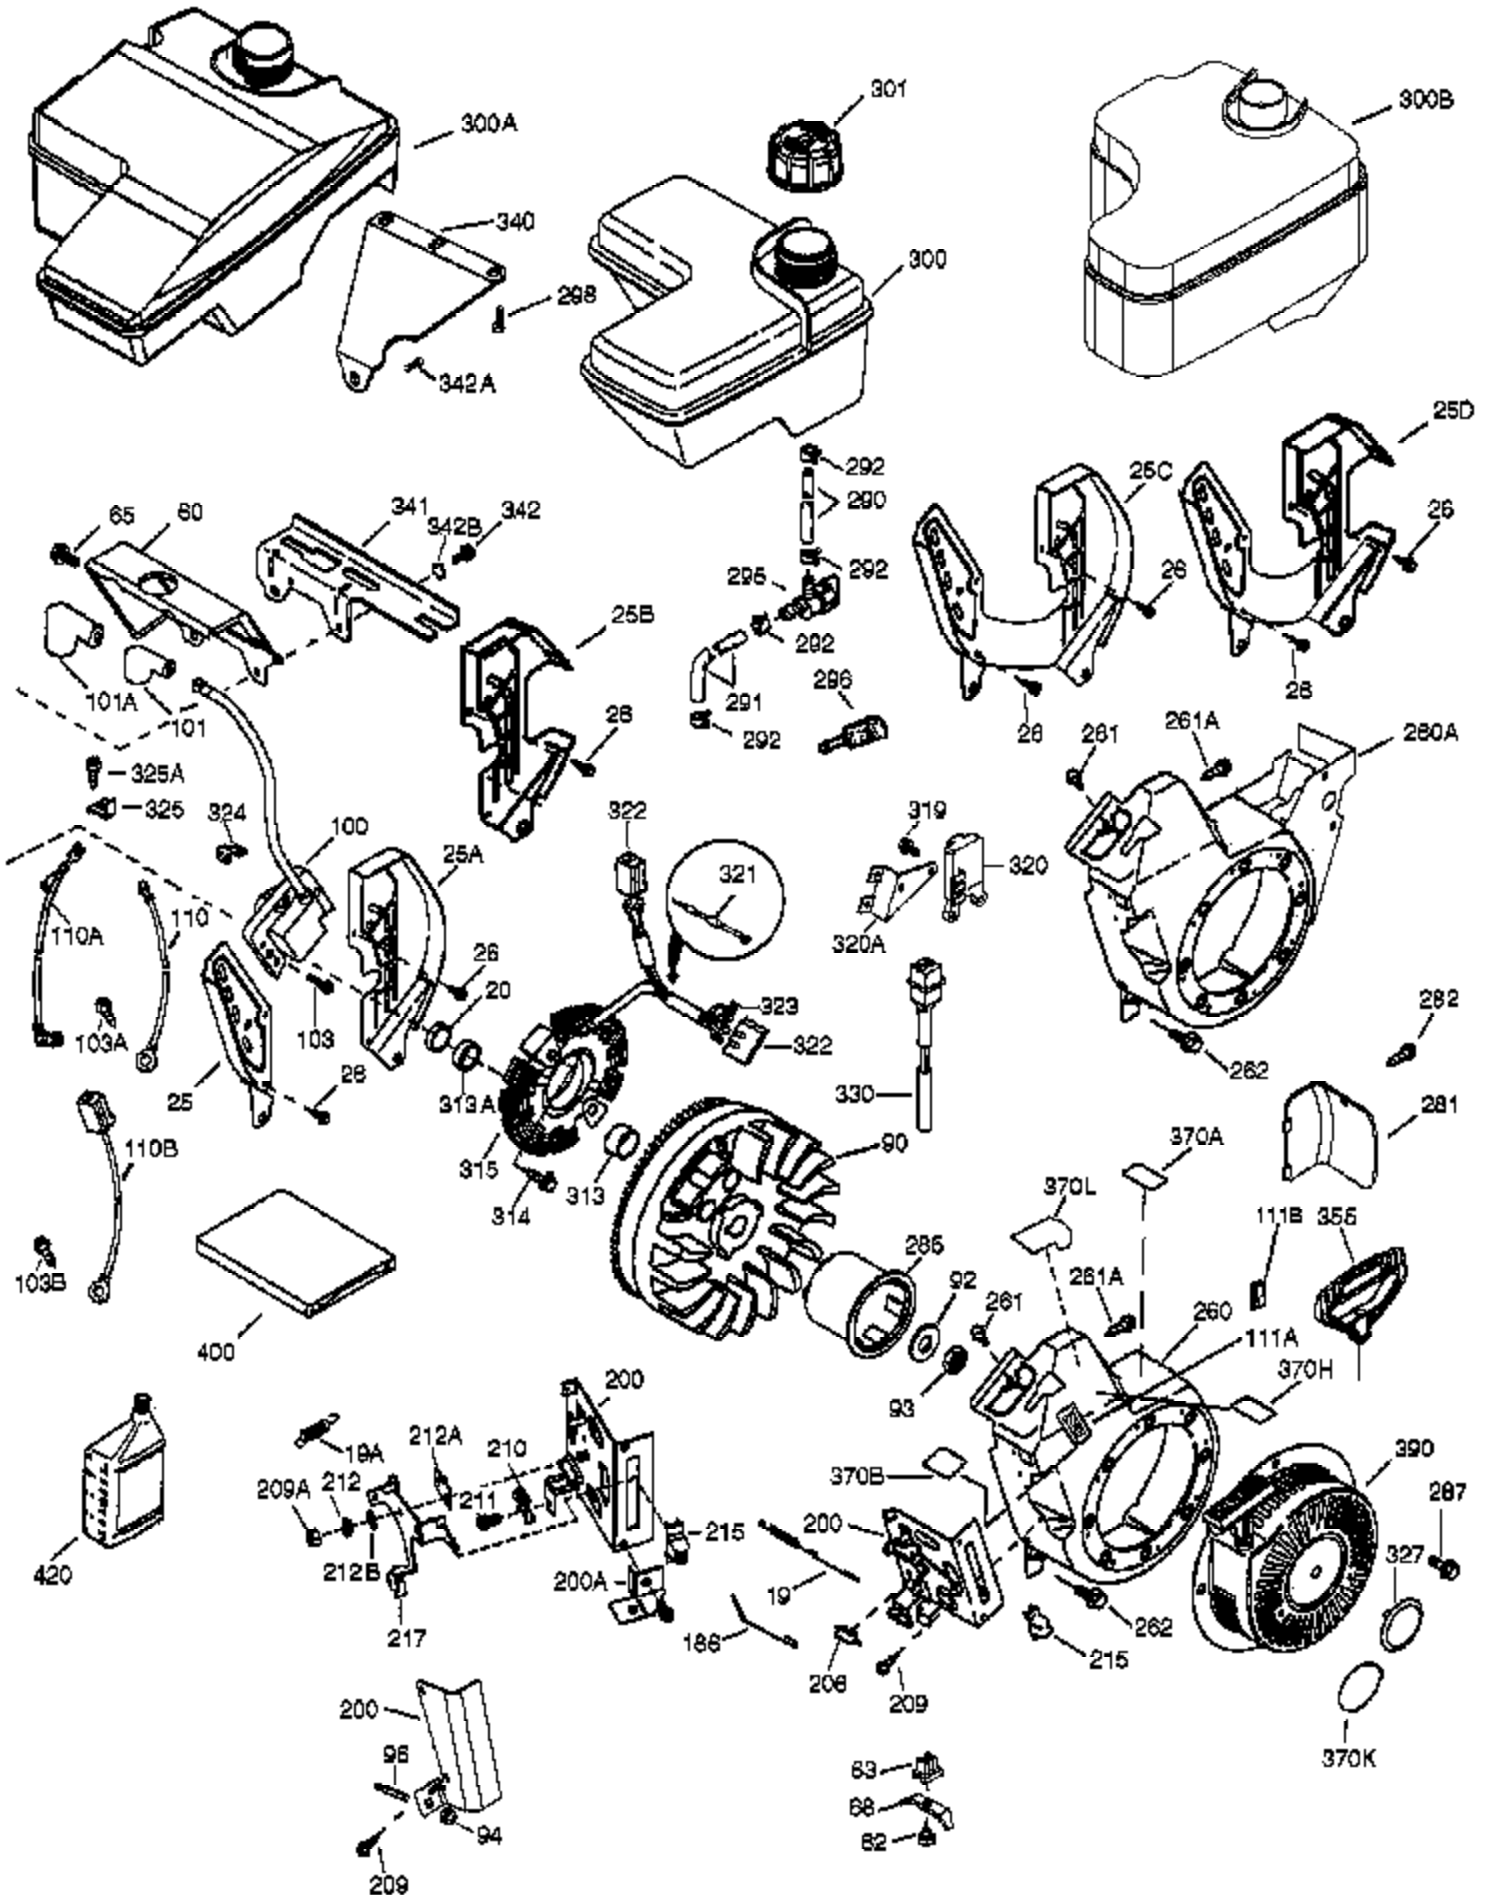

Ref #	Part Number	Qty	Description
19A	36741	1	Extension Spring
19	37828	1	Extension Spring
20	32600	1	Oil Seal
25C	37709	1	Air Baffle (1 pc.)
26	30200	2	Screw, 10-24 x 9/16"
60	36623A	1	Blower Housing Extension
62	650760	1	Screw, 8-32 x 3/8"
63	28545	1	Grommet
65	30200	1	Screw, 10-24 x 9/16"
90	611205	1	Flywheel
92	650815	1	Belleville Washer
93	650816	1	Flywheel Nut
100	34443C	1	Solid State Ignition
101	610118	1	Spark Plug Cover
103	651007	2	Screw, T-15, 10-24 x 15/16"
103A	650767	1	Screw, 8-32 x 27/64"
110A	36964	1	Ground Wire
110A	37745	1	Ground Wire
110	37601	1	Ground Wire
110B	37602	1	Ground Wire
111B	611224	1	Rocker Switch (On/Off)
186	36711	1	Governor Link
200A	37249	1	Control Bracket
200	37827	1	Control Bracket
209	650821	1	Screw, 10-32 x 1/2"
210	27793	1	Conduit Clip
211	28942	2	Screw, 10-32 x 3/8"
260	36864	1	Blower Housing
261	651008	1	Screw, 1/4-20 x 31/64"
261A	650821	2	Screw, 10-32 x 1/2"
262	651008	2	Screw, 1/4-20 x 31/64"
285	35985C	1	Starter Cup
287	651008	4	Screw, 1/4-20 x 31/64"
290	30705	1	Fuel Line
292	26460	2	Fuel Line Clamp
300	36863	1	Fuel Tank (Incl. 292)
301	37845	1	Fuel Cap
313	34080	1	Spacer
341	36644A		Fuel Tank Bracket
342	651085	2	Screw, 1/4-20 x 19/32"
342B	651086	2	Rubber Washer
370A	36261	1	Instruction Decal
370K	36695	1	Starter Decal
390	590746	1	Rewind Starter (Note: This engine could have been built with the 590704 starter)
400	36720	1	* Gasket Set (Incl. items marked PK in notes)
420	730225A		SAE 30 4-Cycle Engine Oil (Quart)