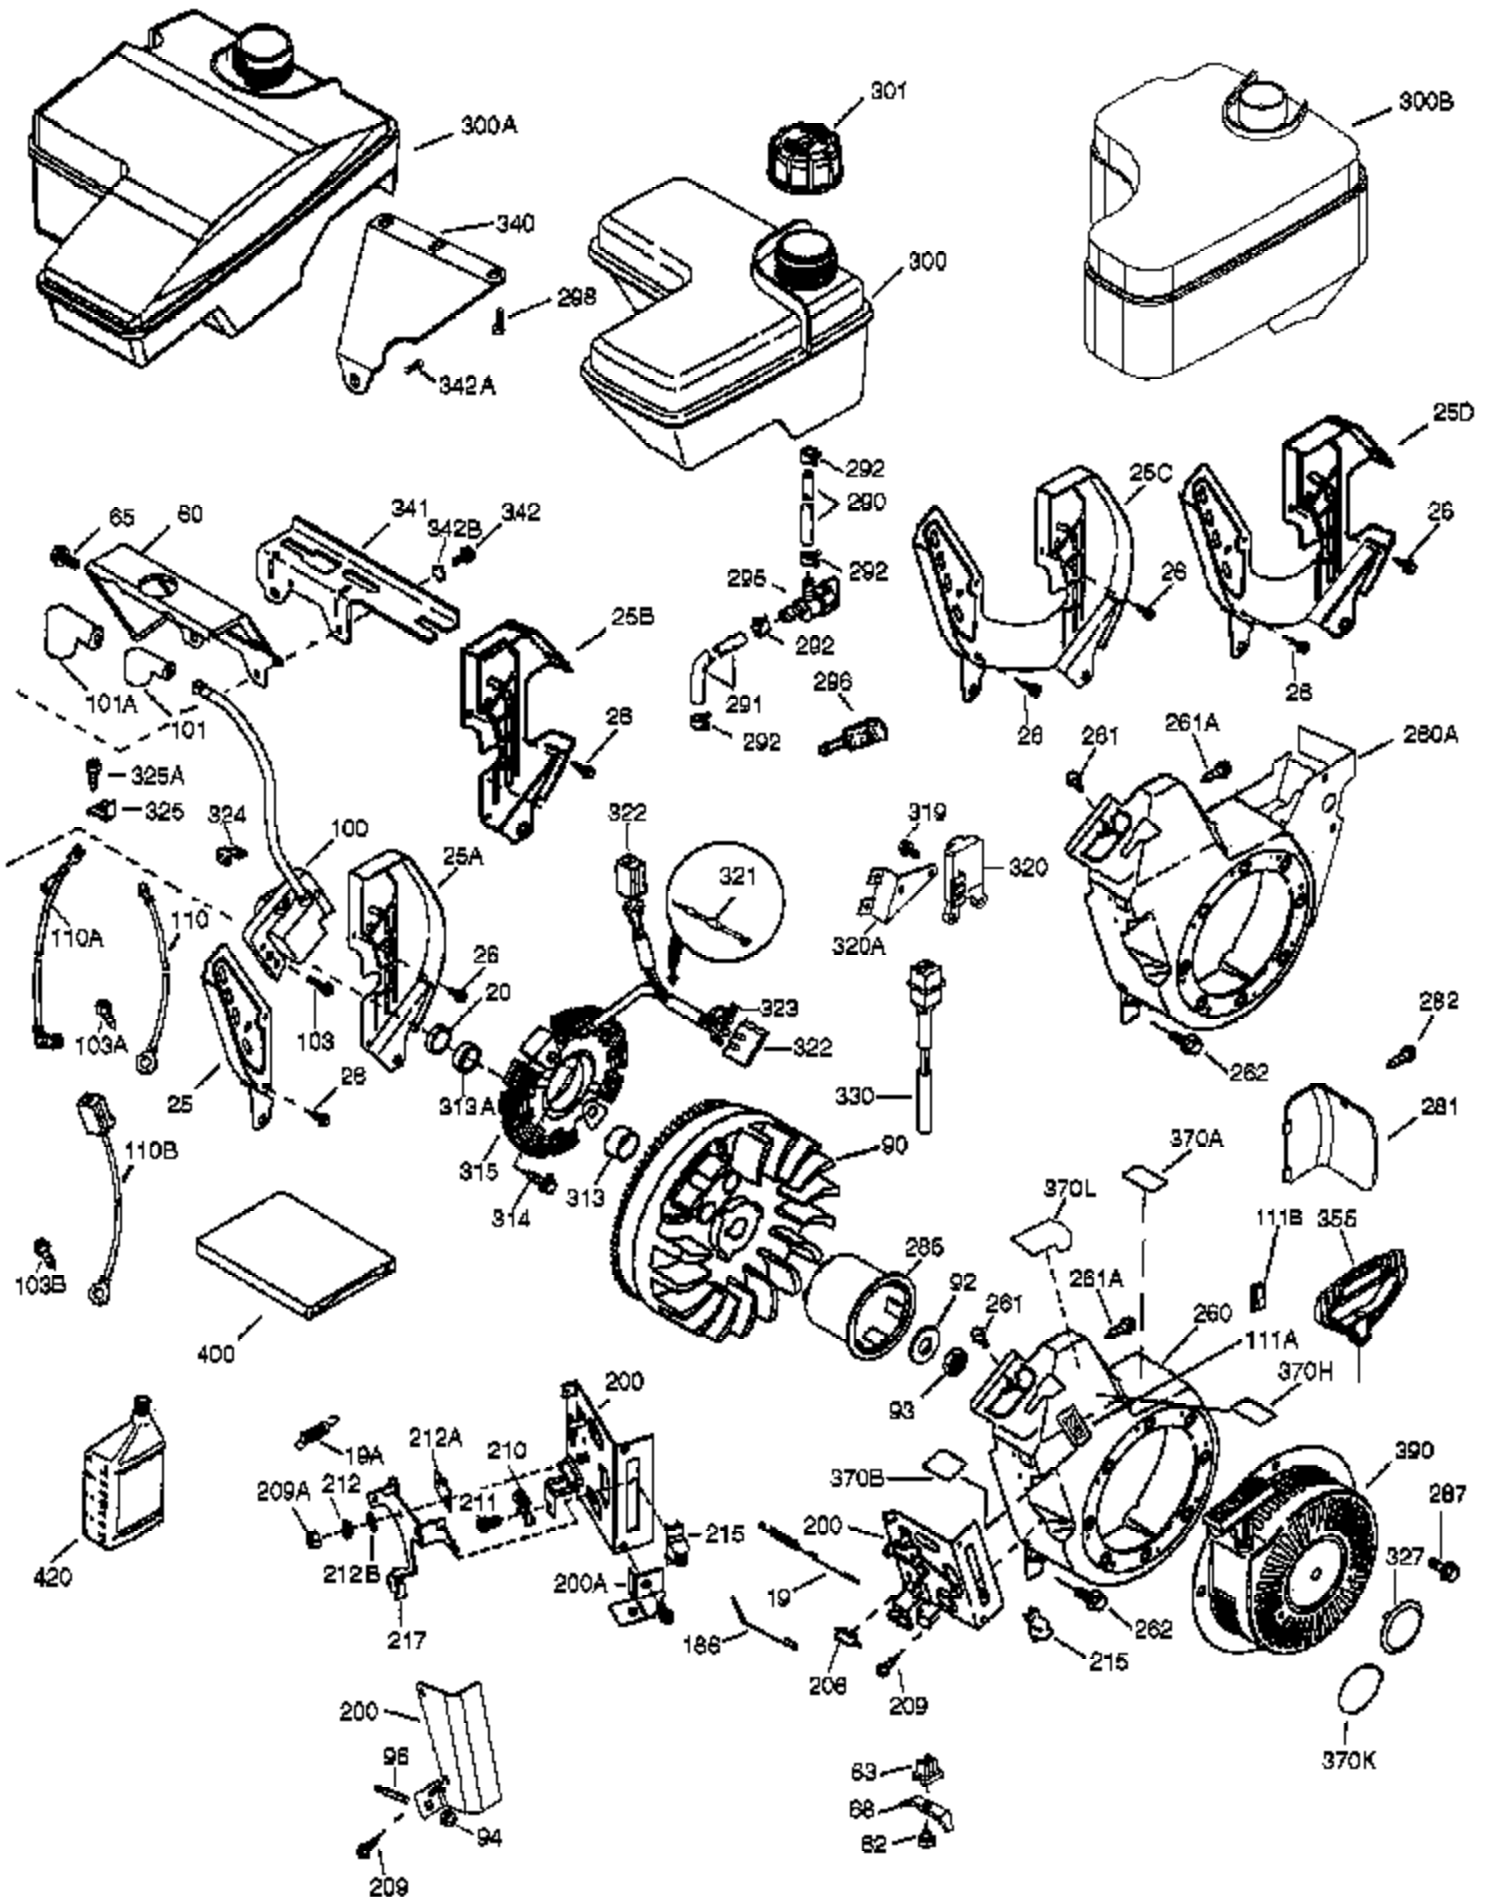

Ref #	Part Number	Qty	Description
19	37828	1	Extension Spring
20	32600	1	Oil Seal
25D	37709	1	Air Baffle (1 pc.)
26	30200	2	Screw, 10-24 x 9/16"
60	36623A	1	Blower Housing Extension
65	30200	1	Screw, 10-24 x 9/16"
90	611235	1	Flywheel
92	650815	1	Belleville Washer
93	650816	1	Flywheel Nut
100	34443C	1	Solid State Ignition
101	610118	1	Spark Plug Cover
103	651007	2	Screw, T-15, 10-24 x 15/16"
110C	37746	1	Ground Wire
110	37451	1	Ground Wire
110A	36964	1	Ground Wire
111B	611224	1	Rocker On/Off Switch
200	37827	1	Control Bracket
200A	37249	1	Boden Wire Bracket
209	650821	1	Screw, 10-32 x 1/2"
260	36864	1	Blower Housing
261	651008	1	Screw, 1/4-20 x 31/64"
261A	650821	2	Screw, 10-32 x 1/2"
262	651008	2	Screw, 1/4-20 x 31/64"
285	35985B	1	Starter Cup
287	651008	4	Screw, 1/4-20 x 31/64"
290	30705	1	Fuel Line
292	26460	2	Fuel Line Clamp
300	36863	1	Fuel Tank (Incl. 292)
301	37845	1	Fuel Cap
306	35499	1	"O" Ring
313A	35189	1	Spacer
313	34080	1	Spacer
314	650873	2	Screw, 1/4-20 x 3/4"
315	611271	1	Alternator Coil (3/5 Split)(Incl. 321 -323)
321	611161	1	Diode
322	611229	1	Connector Body
323	611230	2	Terminal
341	36644A	1	Fuel Tank Bracket
342B	651086	2	Rubber Washer
342	651085	2	Screw, 1/4-20 x 19/32"
370K	36695	1	Starter Decal
370A	36261	1	Instruction Decal
390	590746	1	Recoil Starter (Note: This engine could have been built with 590704 starter.)
400	36720	1	* Gasket Set (Incl. items marked PK i n notes)
420	730225A		SAE 30 4-Cycle Engine Oil (Quart)