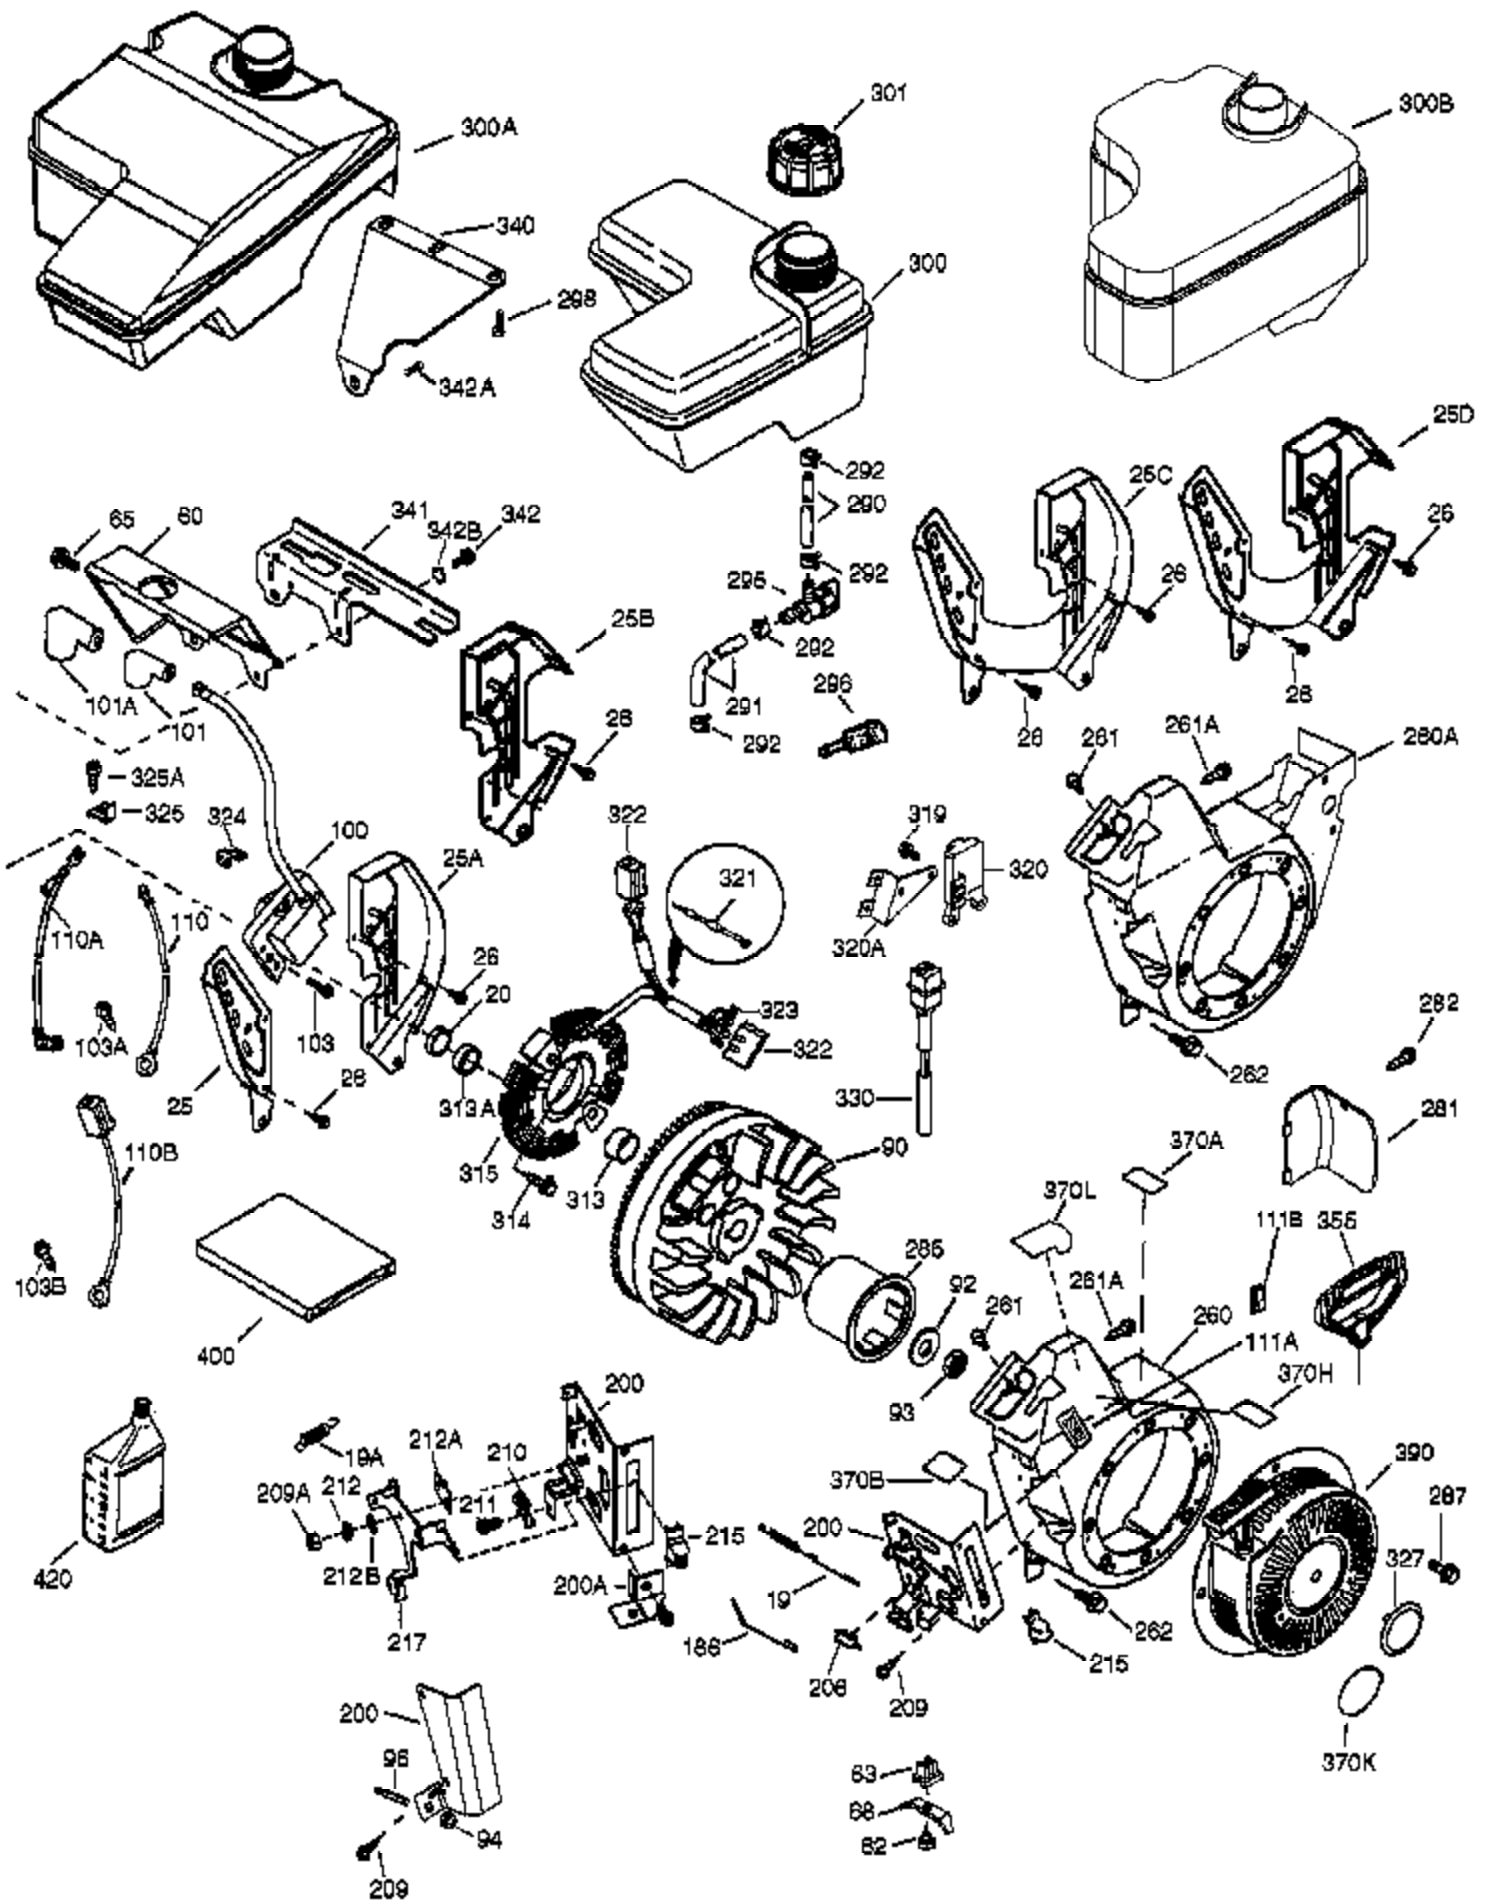

Ref #	Part Number	Qty	Description
19	37111	1	Extension Spring
20	32600	1	Oil Seal
25C	37709	1	Air Baffle (1 pc.)
26	30200	1	Screw, 10-24 x 9/16"
60	36623A	1	Blower Housing Extension
62	650760	1	Screw, 8-32 x 3/8"
63	28545	1	Grommet
65	30200	1	Screw, 10-24 x 9/16"
68	33356	1	Ground Terminal
90	611205	1	Flywheel
92	650815	1	Belleville Washer
93	650816	1	Flywheel Nut
100	34443B	1	Solid State Ignition
101	610118	1	Spark Plug Cover
103	651007	2	Screw, T-15, 10-24 x 15/16"
110	36679A	1	Ground Wire
186	36711	1	Governor Link
200A	36686	1	Boden Wire Bracket
200	36736	1	Control Bracket (Incl. 206 & 209A thr u 217)
206	610973	1	Terminal
209A	651016	1	Nut, 10-32
209	650821	1	Screw, 10-32 x 1/2"
210	27793	1	Conduit Clip
211	28942	1	Screw, 10-32 x 3/8"
212A	36685	1	Bearing Plate
212	30773A	1	Bushing
212B	651017	1	Washer
215	36638	1	Control Knob
217	36684	1	Control Lever Assembly
260	36864	1	Blower Housing
261A	650821	2	Screw, 10-32 x 1/2"
261	651008	1	Screw, 1/4-20 x 31/64"
262	651008	2	Screw, 1/4-20 x 31/64"
285	35985B	1	Starter Cup
287	651008	4	Screw, 1/4-20 x 31/64"
290	30705	1	Fuel Line
292	26460	2	Fuel Line Clamp
300	37048	1	Fuel Tank (Incl. 292 & 301)
301	37845	1	Fuel Cap
313	34080	1	Spacer
341	36644A	1	Fuel Tank Bracket
342B	651086	2	Rubber Washer
342	651085	2	Screw, 1/4-20 x 19/32"
370B	35703	1	Speed Control Decal
370K	36695	1	Starter Decal
370A	36261	1	Lubrication Decal
390	590746	1	Rewind Starter (NOTE: This engine could have been built with 590704 starter.)
400	36720	1	* Gasket Set (Incl. items marked PK in notes)
420	730225	1	SAE 30 4-Cycle Engine Oil (Quart)