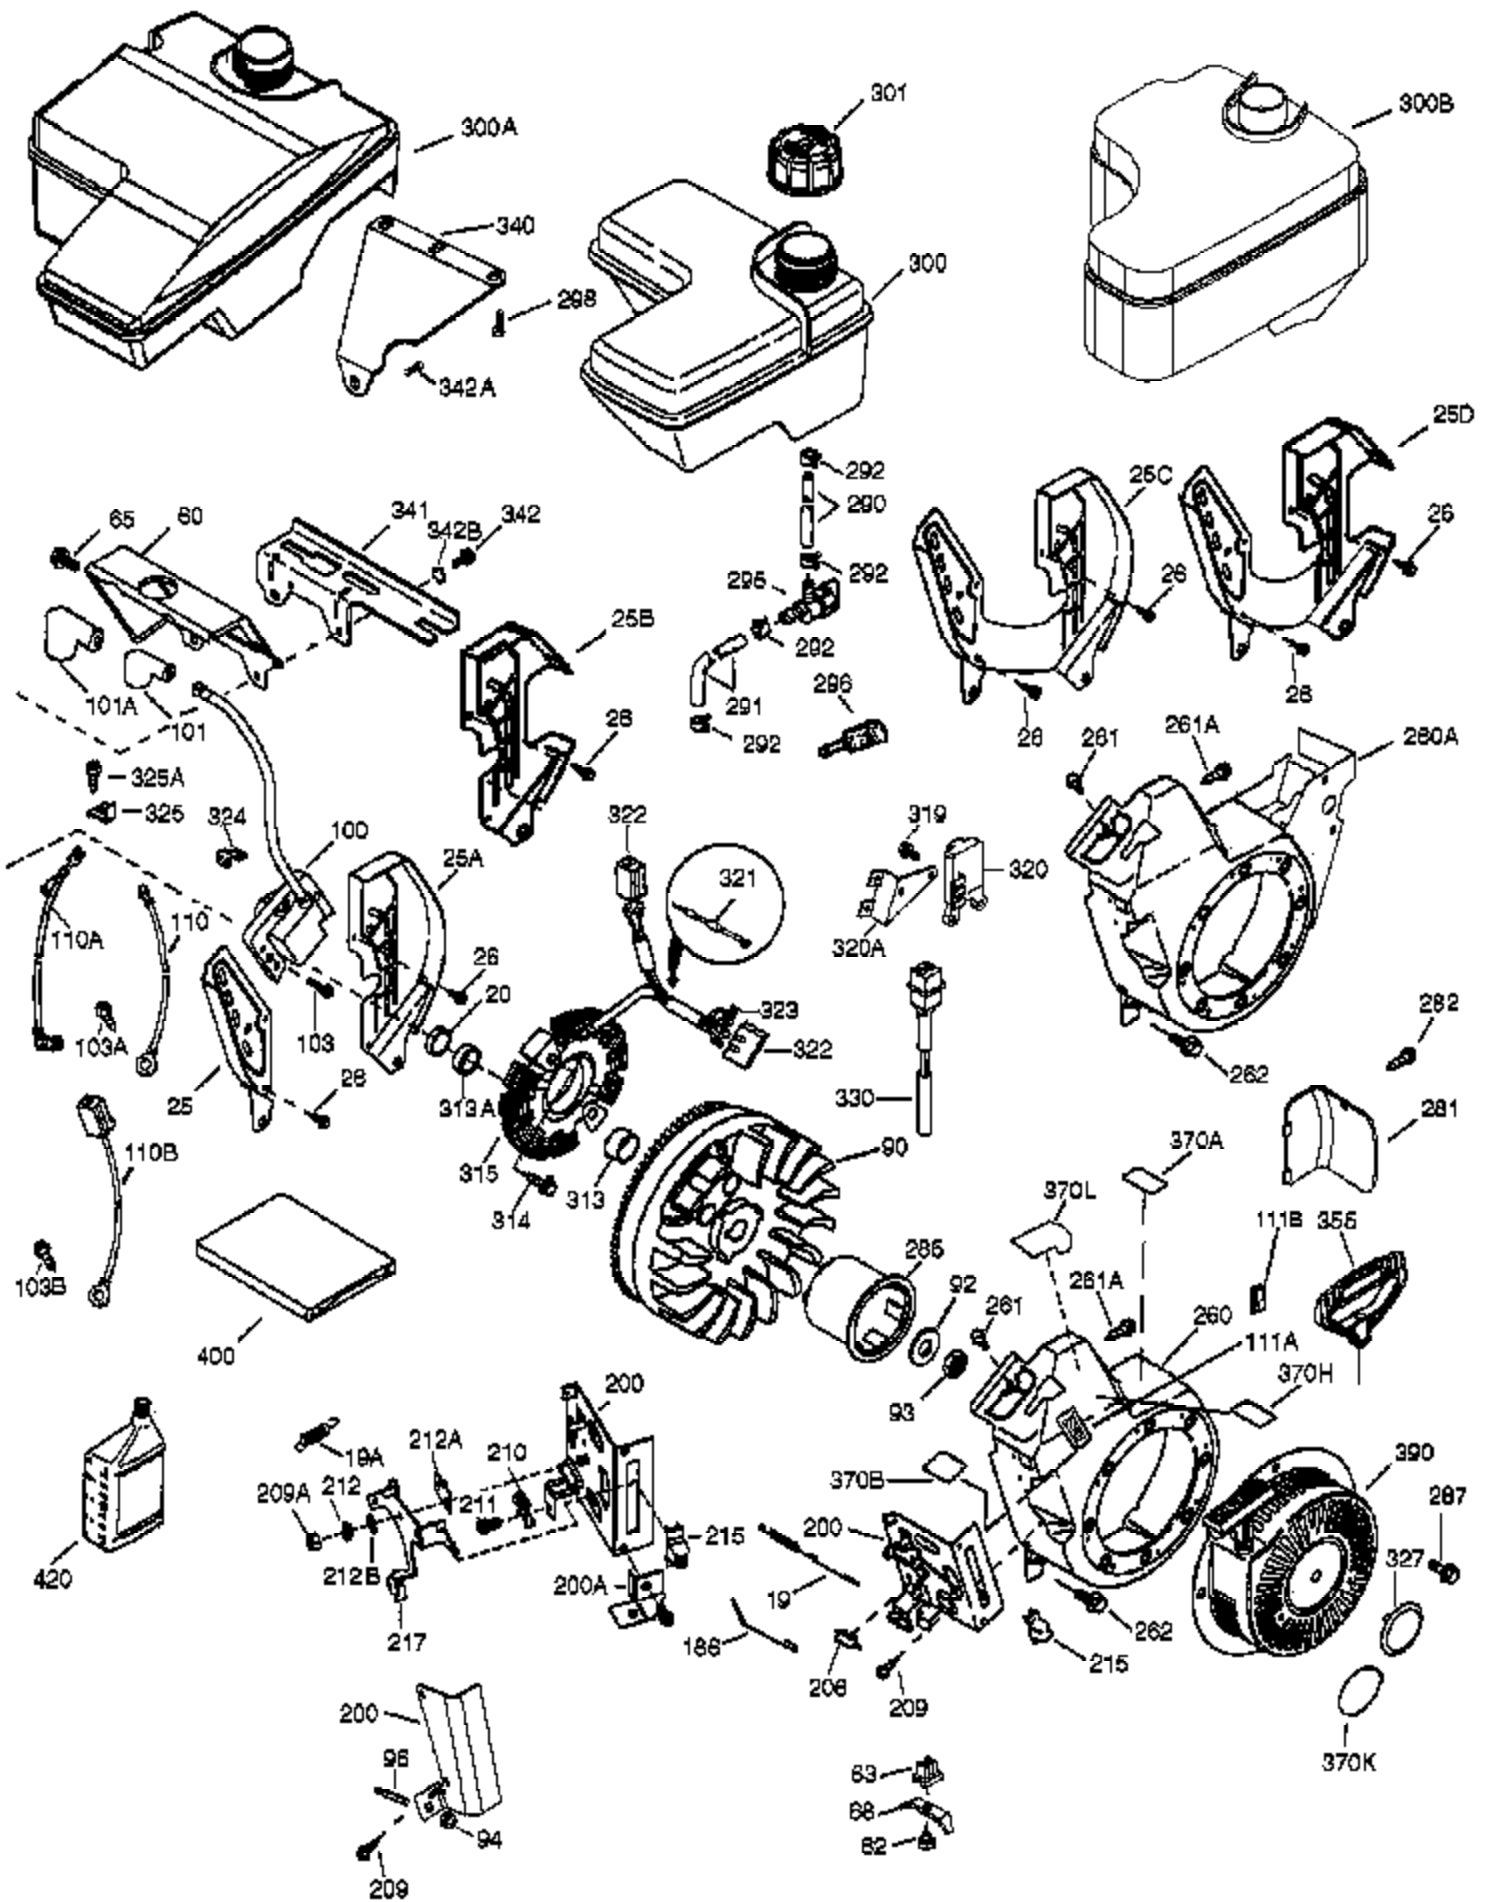

Ref #	Part Number	Qty	Description
19	37111	1	Throttle Spring
19	36710	1	Extension Spring
20	32600	1	Oil Seal
25C	37709	1	Air Baffle (1 Piece)
26	30200	2	Screw, 10-24 x 9/16"
60	36623	1	Blower Housing Extension
62	650760	1	Screw, 8-32 x 3/8"
63	28545	1	Grommet
65	30200	1	Screw, 10-24 x 9/16"
90	611205	1	Flywheel
92	650815	1	Belleville Washer
93	650816	1	Flywheel Nut
100	34443C	1	Solid State Ignition
101	610118	1	Spark Plug Cover
103A	650767	1	Screw, 8-32 x 27/64"
103	651007	2	Screw, Torx T-15, 10-24 x 15/16"
110A	36964	1	Ground Wire
110	37601	1	Ground Wire
111B	611224	1	Rocker On/Off Switch
186	36711	1	Governor Link
200	36736	1	Control Bracket (Incl. 206 & 209A thr u 217)
206	610973	1	Terminal
209A	651016	1	Nut
209	650821	2	Screw, 10-32 x 1/2"
210	27793	1	Conduit Clip
211	28942	1	Screw, 10-32 x 3/8"
212	30773	1	Bushing
212B	651017	1	Washer
212A	36685	1	Bearing Plate
215	36638	1	Control Knob
217	36684	1	Control Lever
260	36864	1	Blower Housing
261A	650821	1	Screw, 10-32 x 1/2"
261	651008	1	Screw, 1/4-20 x 31/64"
262	651008	2	Screw, 1/4-20 x 31/64"
285	35985A	1	Starter Cup
287	651008	4	Screw, 1/4-20 x 31/64"
290	30705	1	Fuel Line
292	26460	2	Fuel Line Clamp
300	36863	1	Fuel Tank (Incl. 301)
301	37845	1	Fuel Cap
313	34080	1	Spacer
341	36644A	1	Fuel Tank Bracket
342	651085	2	Screw, 1/4-20 x 19/32"
342B	651086	2	Rubber Washer
370K	36695	1	Starter Decal
370A	36261	1	Lubrication Decal
370B	33107	1	Throttle Decal
370B	35703	1	Throttle Decal
390	590704	1	Rewind Starter
400	36627	1	* Gasket Set (Incl. items marked PK i n notes)
420	730225A	1	SAE 30 4-Cycle Engine Oil (Quart)