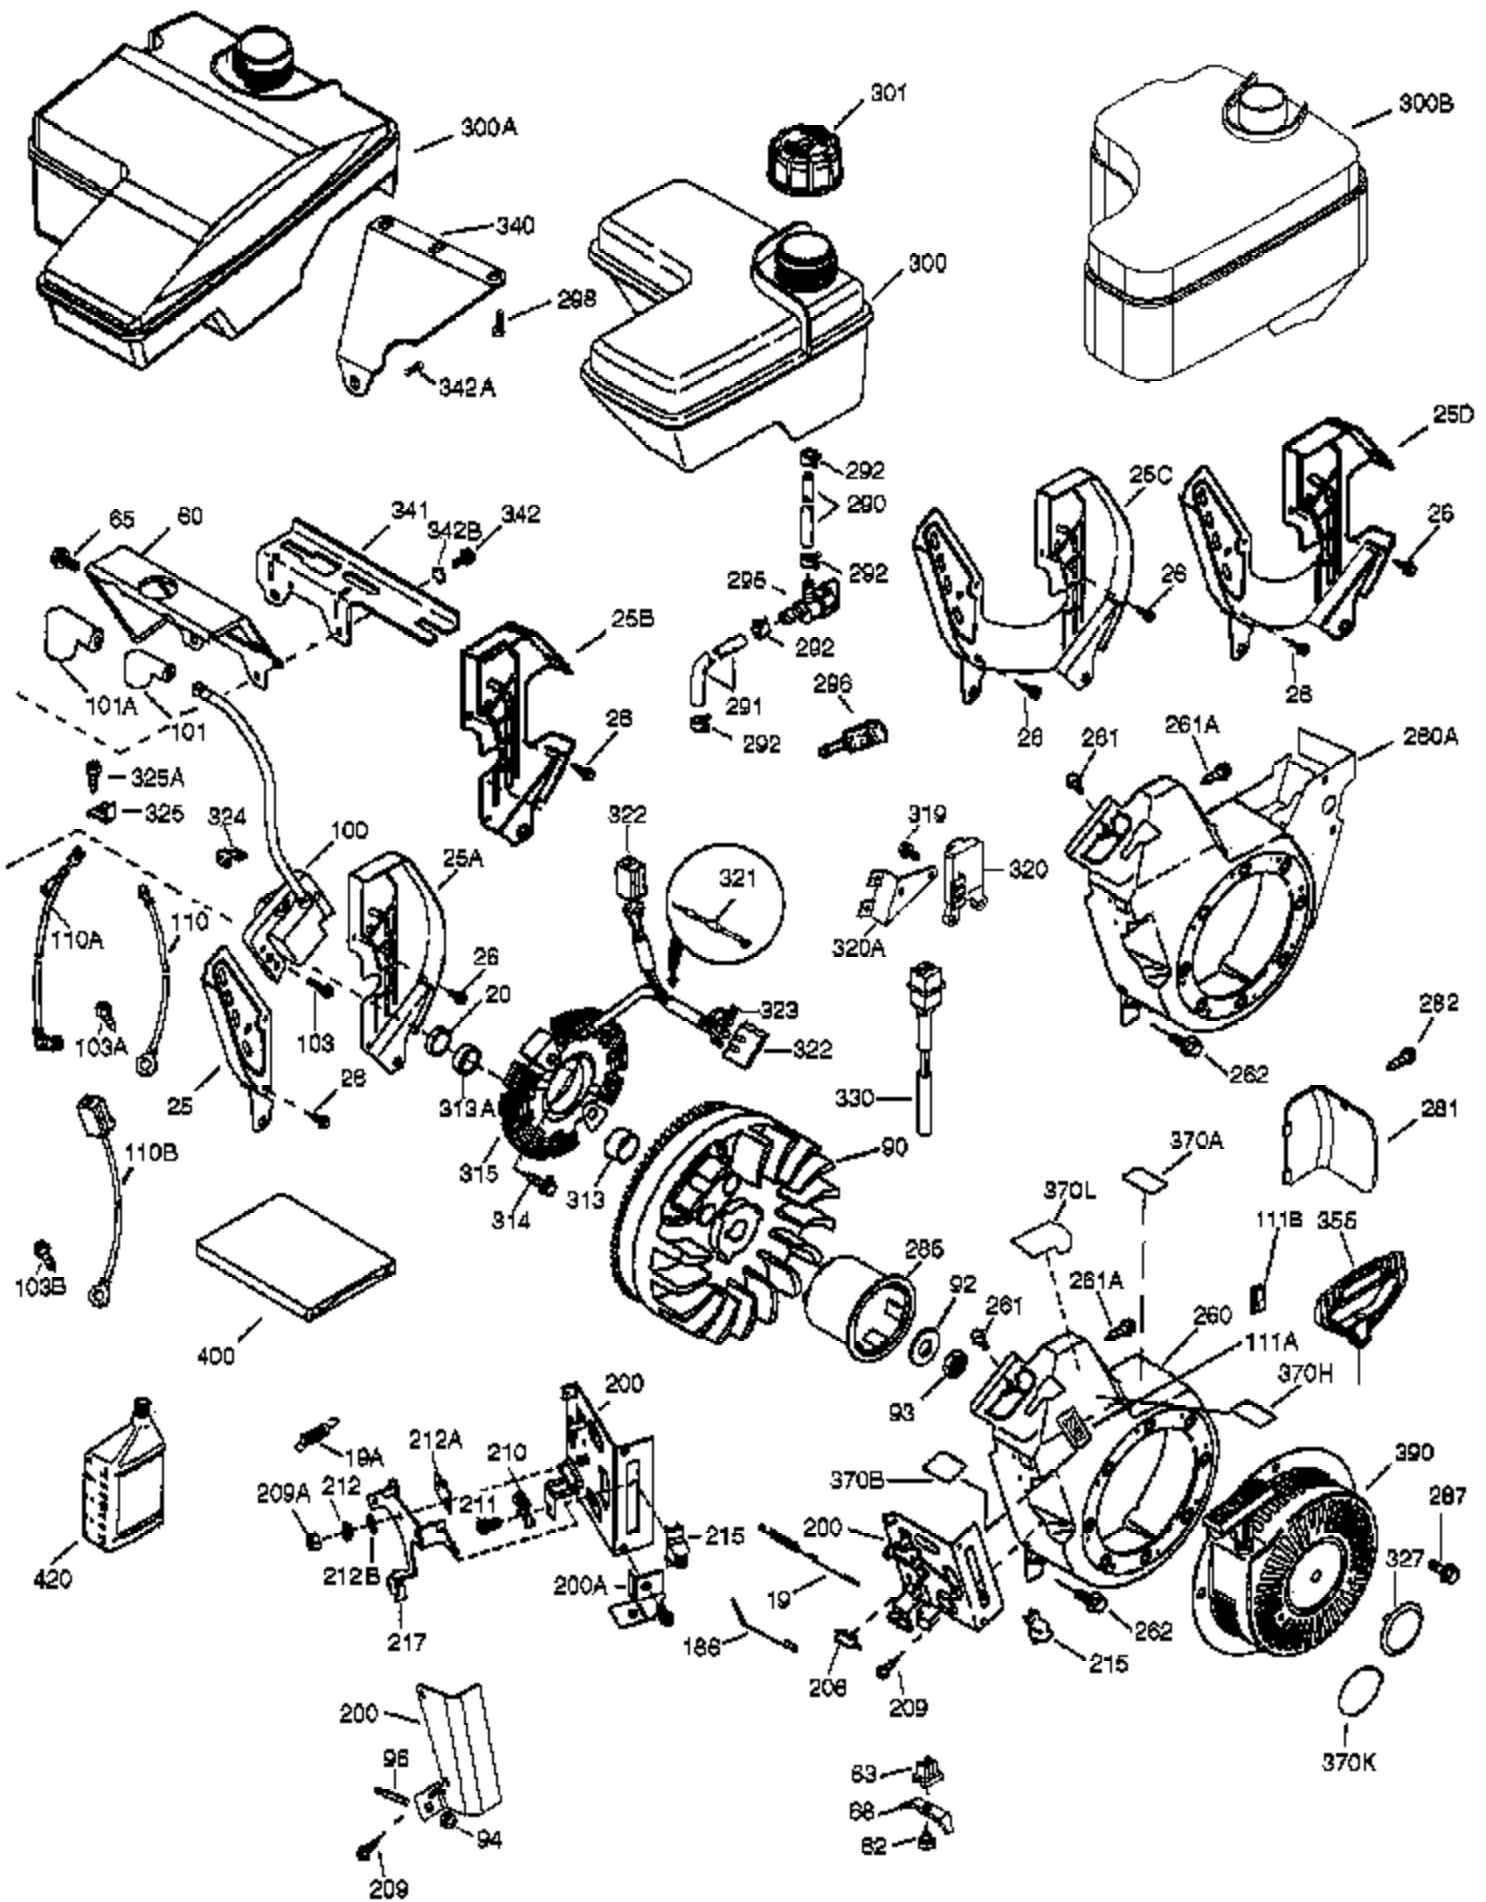

Ref #	Part Number	Qty	Description
19	37111	1	Throttle Spring
19	37163	1	Extension Spring
20	32600	1	Oil Seal
25	37709	1	Air Baffle (Left)
26	30200	2	Screw, 10-24 x 9/16"
60	36623A	1	Blower Housing Extension
62	650760	1	Screw, 8-32 x 3/8"
63	28545	1	Grommet
65	30200	1	Screw, 10-24 x 9/16"
90	611205	1	Flywheel
92	650815	1	Belleville Washer
93	650816	1	Flywheel Nut
100	34443C	1	Solid State Ignition
101	610118	1	Spark Plug Cover
103A	650767	1	Screw, 8-32 x 27/64"
103	651007	2	Screw, T-15, 10-24 x 15/16"
110A	36964	1	Ground Wire
110	35589	1	Ground Wire
111A	611226	1	Rocker On/Off Switch
186	36711	1	Governor Link
200	36736	1	Control Bracket
206	610973	1	Terminal
209	650821	2	Screw, 10-32 x 1/2"
209A	651016	1	Nut, 10-32
210	28942	1	Conduit Clip
211	28942	1	Screw, 10-32 x 3/8"
215	36638	1	Control Knob
260	36864	1	Blower Housing
261	651008	1	Screw, 1/4-20 x 31/64"
261A	650821	2	Screw, 10-32 x 1/2"
262	651008	2	Screw, 1/4-20 x 31/64"
285	35985C	1	Starter Cup
287	651008	4	Screw, 1/4-20 x 31/64"
290	30705	1	Fuel Line
292	26460	2	Fuel Line Clamp
300	37048	1	Fuel Tank (Incl. 292 & 301)
301	37845	1	Fuel Cap (Black)
313	34080	1	Spacer
341	36644A	1	Fuel Tank Bracket
342B	651086	2	Rubber Washer
342	651010	2	Screw, 1/4-20 x 7/8"
370A	36261	1	Identification Decal
370L	36771	1	Oil Sensor Decal
390	590746	1	Recoil Starter (NOTE: This engine could have been built with 590704 starter.)
400	36720	1	* Gasket Set (Incl. items marked PK in notes)