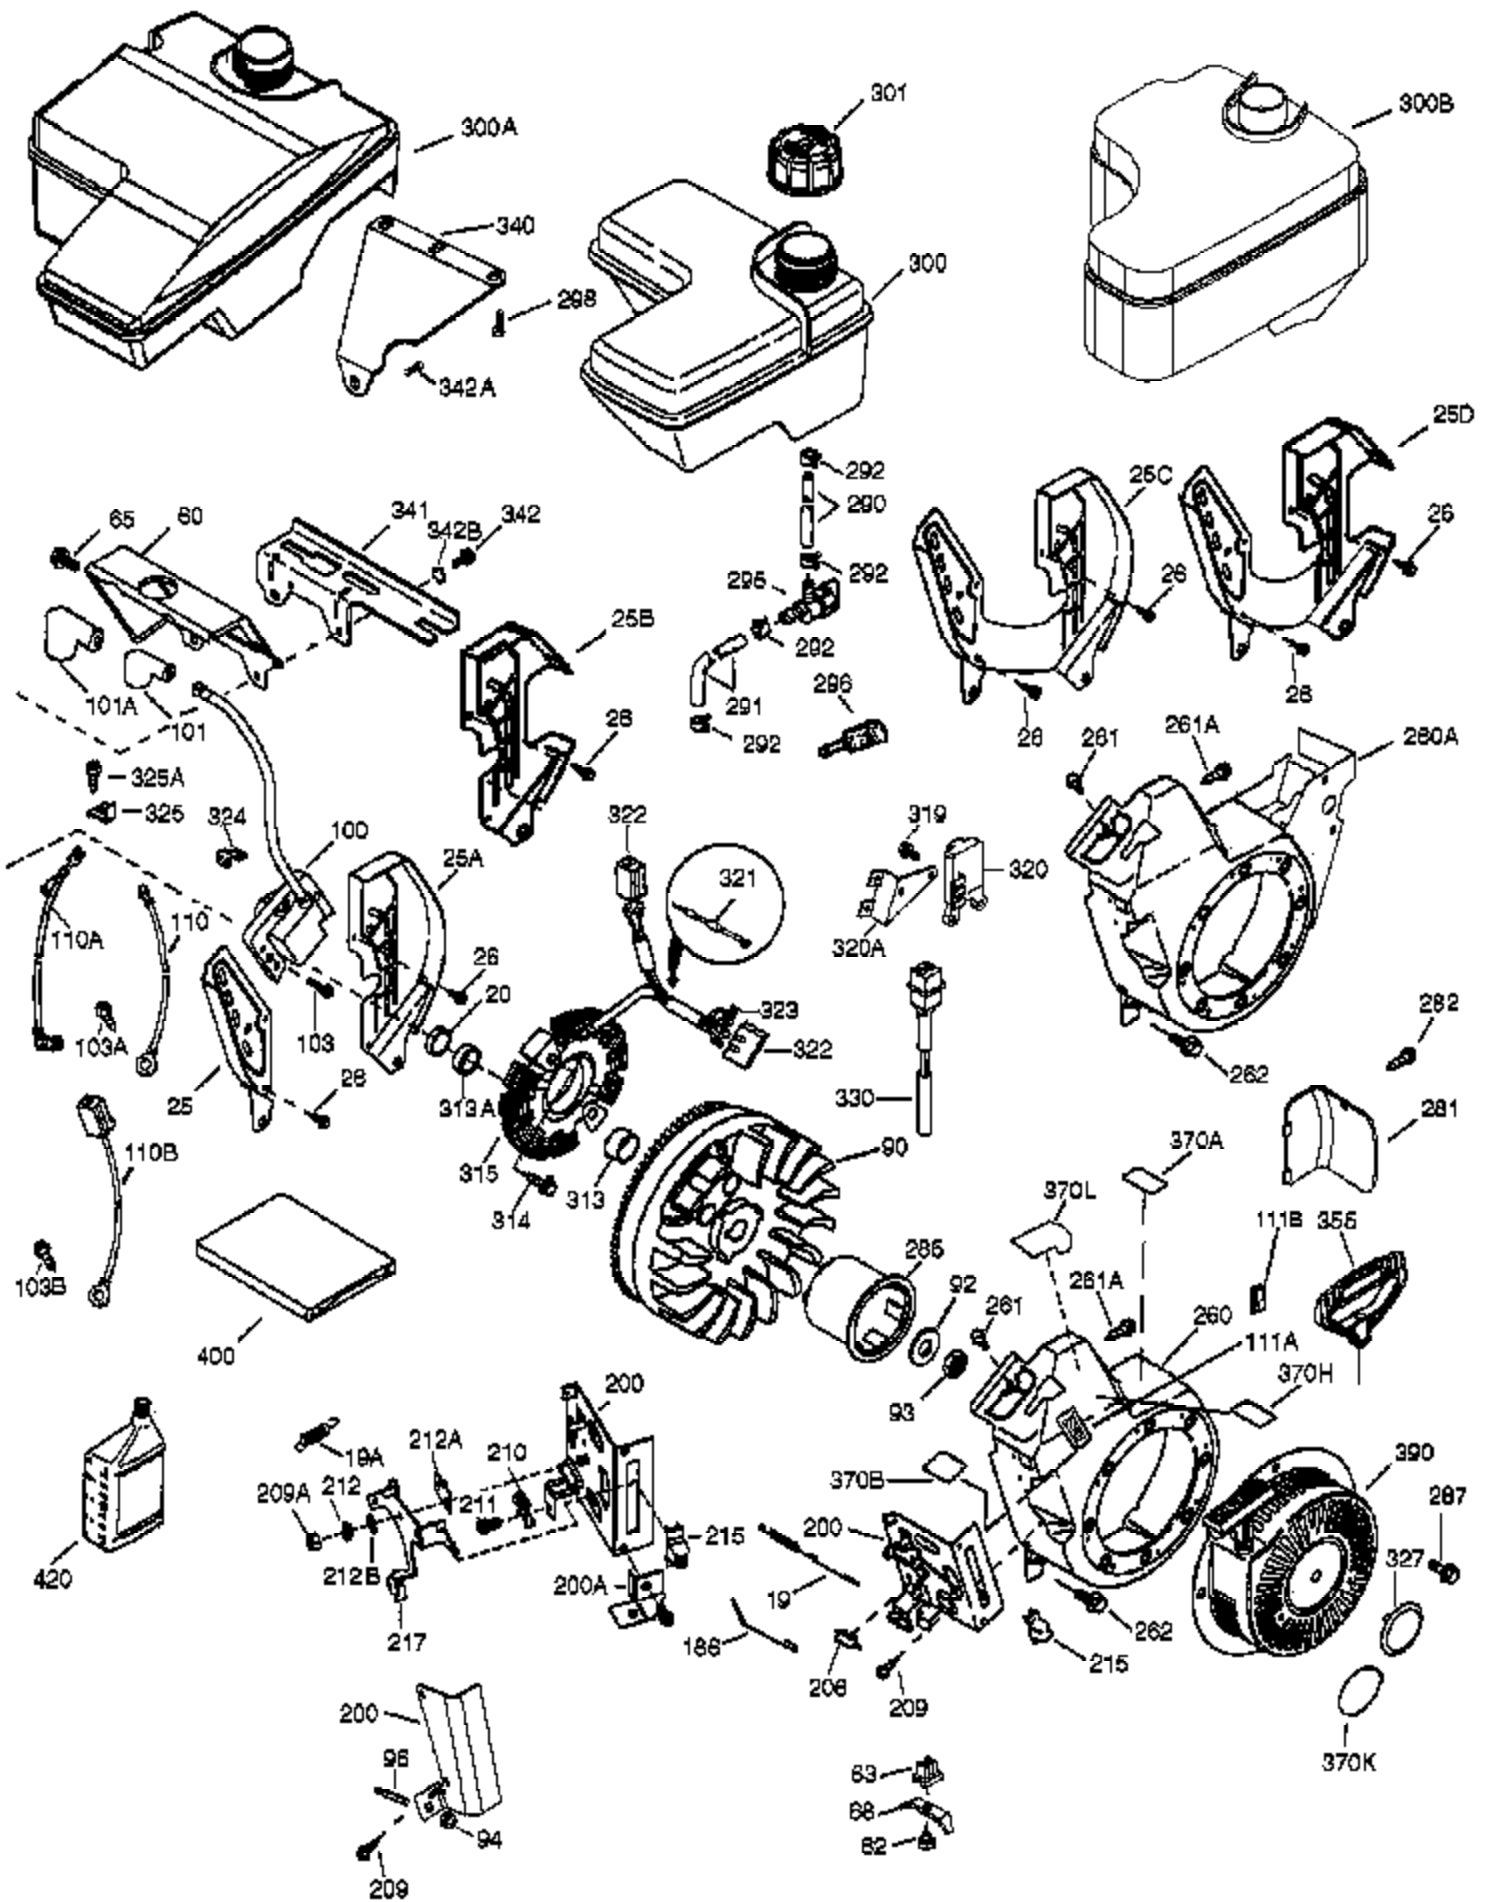

Ref #	Part Number	Qty	Description
19	37111	1	Governor Spring
20	32600	1	Oil Seal
25C	37709	1	Air Baffle (1pc.)
26	30200	1	Screw, 10-24 x 9/16"
60	36623A	1	Blower Housing Extension
62	650760	1	Screw, 8-32 x 3/8"
63	28545	1	Grommet
65	30200	1	Screw, 10-24 x 9/16"
90	611205	1	Flywheel
92	650815	1	Belleville Washer
93	650816	1	Flywheel Nut
100	34443C	1	Solid State Ignition
101	610118	1	Spark Plug Cover
103A	650767	1	Screw, 8-32 x 27/64"
103	651007	2	Screw, T-15, 10-24 x 15/16"
110A	36964	1	Ground Wire
110	37601	1	Ground Wire
111B	611224	1	Rocker Switch (On/Off)
186	36711	1	Governor Link
200	36736	1	Control Bracket (Incl.206, 209-217)
200A	36686	1	Boden Wire Bracket
206	610973	1	Terminal
209	650821	1	Screw, 10-32 x 1/2"
210	27793	1	Conduit Clip
211	28942	1	Screw, 10-32 x 3/8"
260	36864	1	Blower Housing
261	651008	1	Screw, 1/4-20 x 31/64"
261A	650821	2	Screw, 10-32 x 1/2"
262	651008	2	Screw, 1/4-20 x 31/64"
285	35985C	1	Starter Cup
287	651008	4	Screw, 1/4-20 x 31/64"
290	30705	1	Fuel Line
292	26460	2	Fuel Line Clamp
300	36863	1	Fuel Tank (Incl. 292)
301	37845	1	Fuel Cap
313	34080	1	Spacer
341	36644A	1	Fuel Tank Bracket
342B	651086	2	Rubber Washer
342	651085	2	Screw, 1/4-20 x 19/32"
370A	36261	1	Instruction Decal
370K	36695	1	Starter Decal
390	590746	1	Recoil Starter (Note: This engine could have been built with the 590704 starter.)
400	36720	1	* Gasket Set (Incl. items marked PK i n notes)
420	730225A		SAE 30 4-Cycle Engine Oil (Quart)