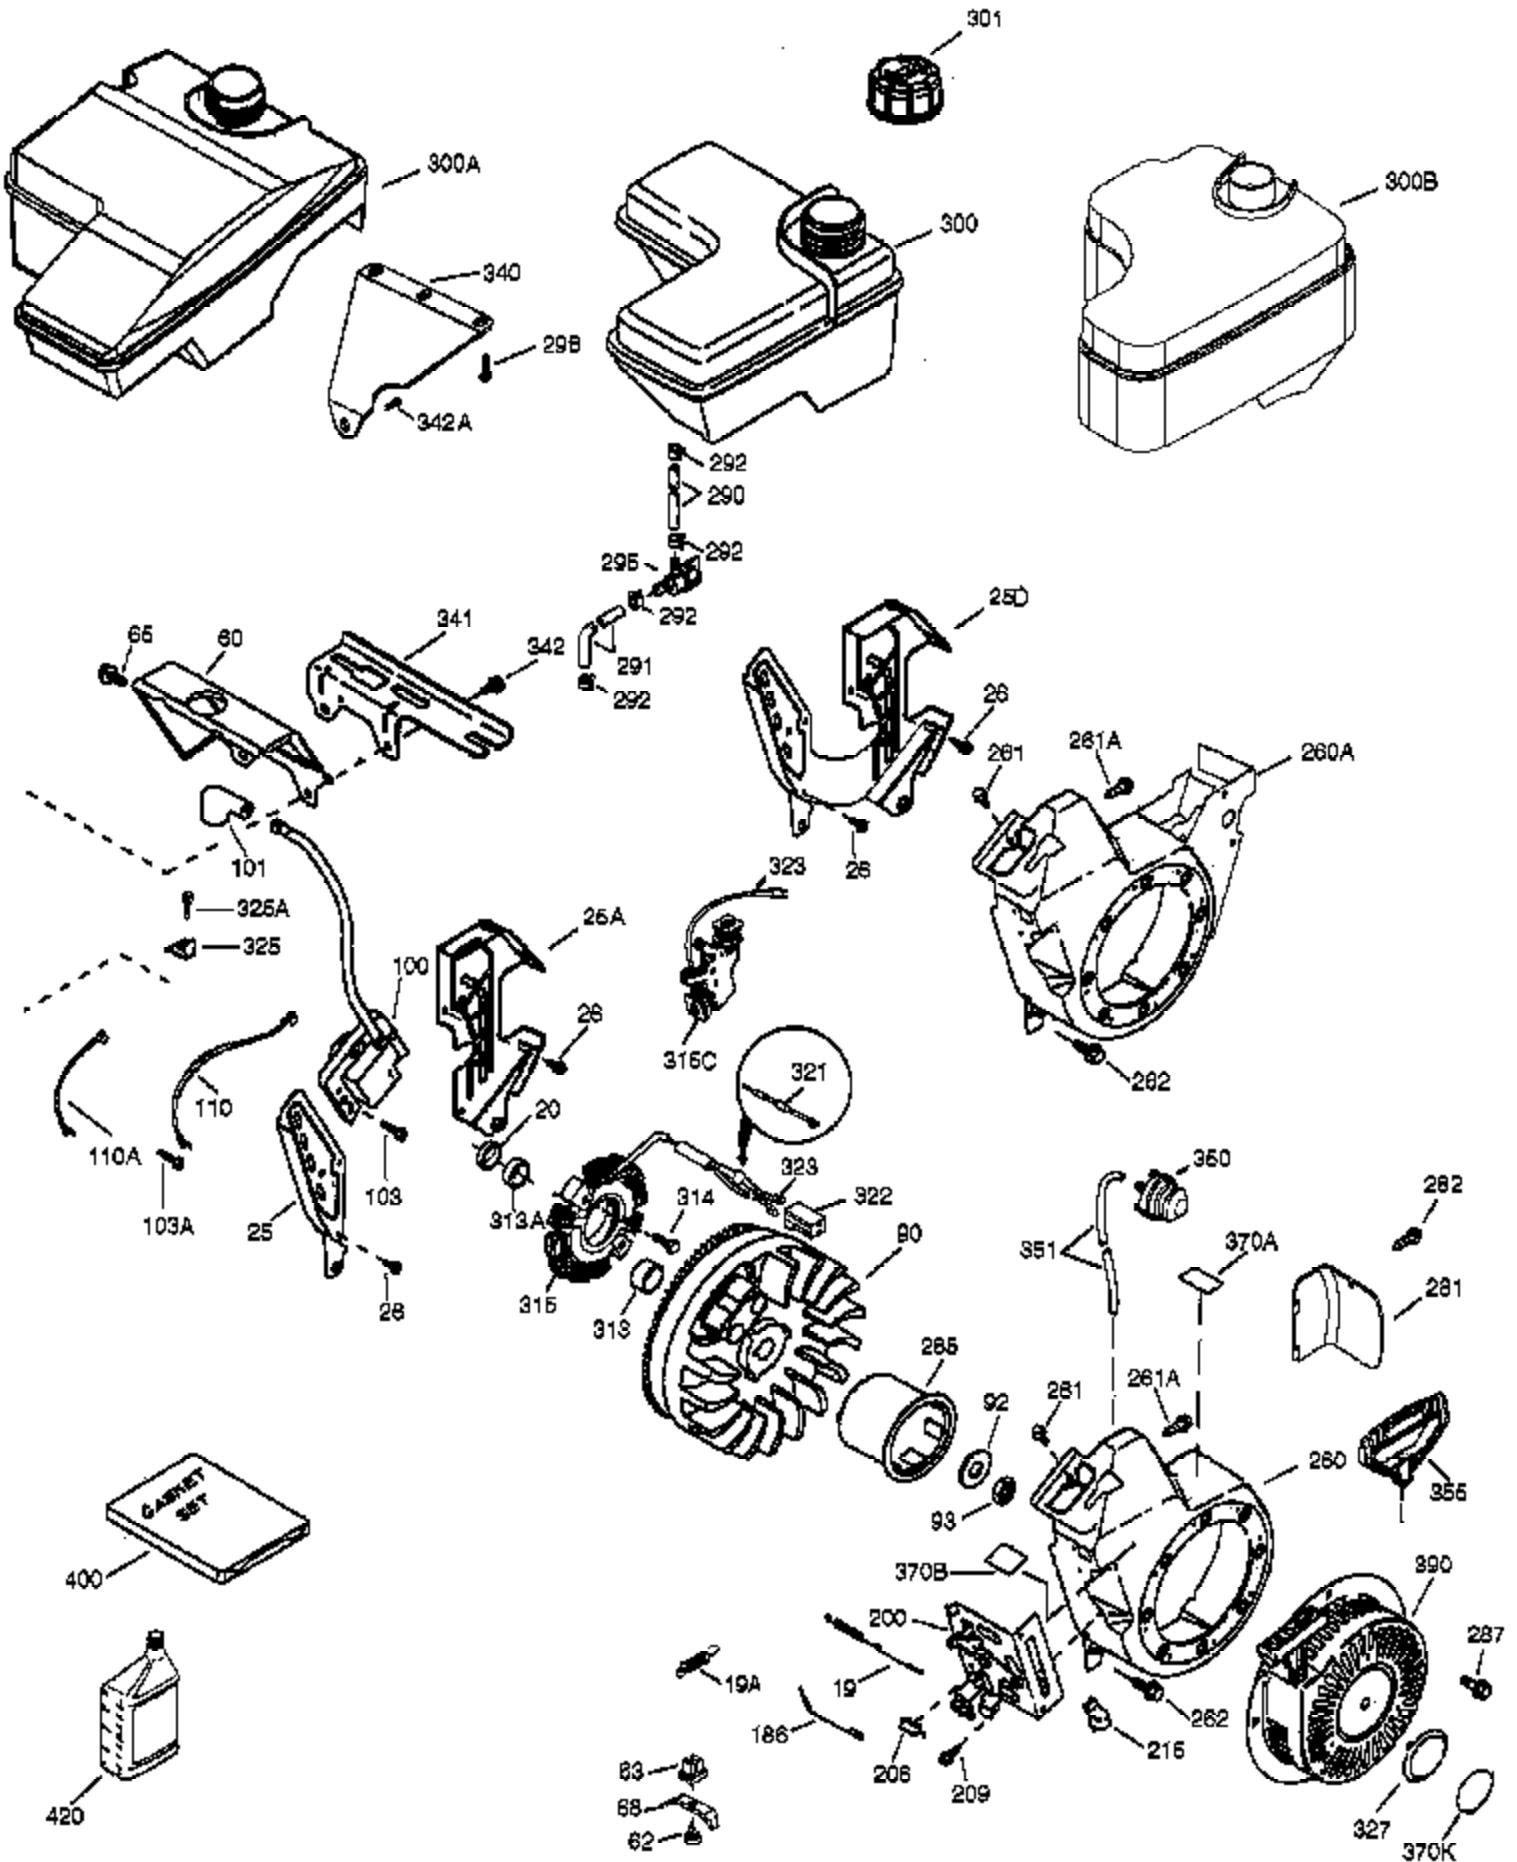

Ref #	Part Number	Qty	Description
19	37828	1	Governor Spring
20	32600	1	Oil Seal
25C	37709	1	Air Baffle (1 pc.)
26	30200	2	Screw, 10-24 x 9/16"
60	36623A	1	Blower Housing Extension
62	650760	1	Screw, 8-32 x 3/8"
63	28545	1	Grommet
65	30200	1	Screw, 10-24 x 9/16"
90	611205	1	Flywheel
92	650815	1	Belleville Washer
93	650816	1	Flywheel Nut
100	34443C	1	Solid State Ignition
101	610118	1	Spark Plug Cover
103	651007	2	Screw, T-15, 10-24 x 15/16"
110	37601	1	Ground Wire
111B	611224	1	Rocker On/Off Switch
200A	37249	1	Boden Wire Bracket
200	37827	1	Control Bracket
209	650821	1	Screw, 10-32 x 1/2"
210	27793	1	Conduit Clip
211	28942	1	Screw, 10-32 x 3/8"
238	28820	2	Screw, 10-32 x 1/2"
239	27272A	1	* Air Cleaner Gasket
240	36633A	1	Air Cleaner Body (Incl. 239)
245	36046	1	Air Cleaner Filter
245A	36634	1	Air Cleaner Filter
250A	37074	1	Air Cleaner Baffle
250	37073	1	Air Cleaner Cover
251	650886	1	Wing Nut
252	650821	1	Screw, 10-32 x 1/2"
260	36864	1	Blower Housing
261A	650821	2	Screw, 10-32 x 1/2"
261	651008	1	Screw, 1/4-20 x 31/64"
262	651008	2	Screw, 1/4-20 x 31/64"
278	36674	1	Spacer
285	35985C	1	Starter Cup
287	651008	4	Screw, 1/4-20 x 31/64"
290	30705	1	Fuel Line
292	26460	2	Fuel Line Clamp
300	36863	1	Fuel Tank (Incl. 292 & 301)
301	37845	1	Fuel Cap (Red)
310A	36678	1	Dipstick Assembly
313	34080	1	Spacer
341	36644A	1	Fuel Tank Bracket
342	651085	2	Screw, 1/4-20 x 19/32"
342B	651086	2	Rubber Washer
370K	36695	1	Starter Decal
370A	36261	1	Instruction Decal
390	590746	1	Rewind Starter (NOTE: This engine could have been built with 590704 starter.)
400	36720	1	* Gasket Set (Incl. items marked PK in notes)
420	730225	1	SAE 30 4-Cycle Engine Oil (Quart)
550	37153	1	Application Mounting Bracket