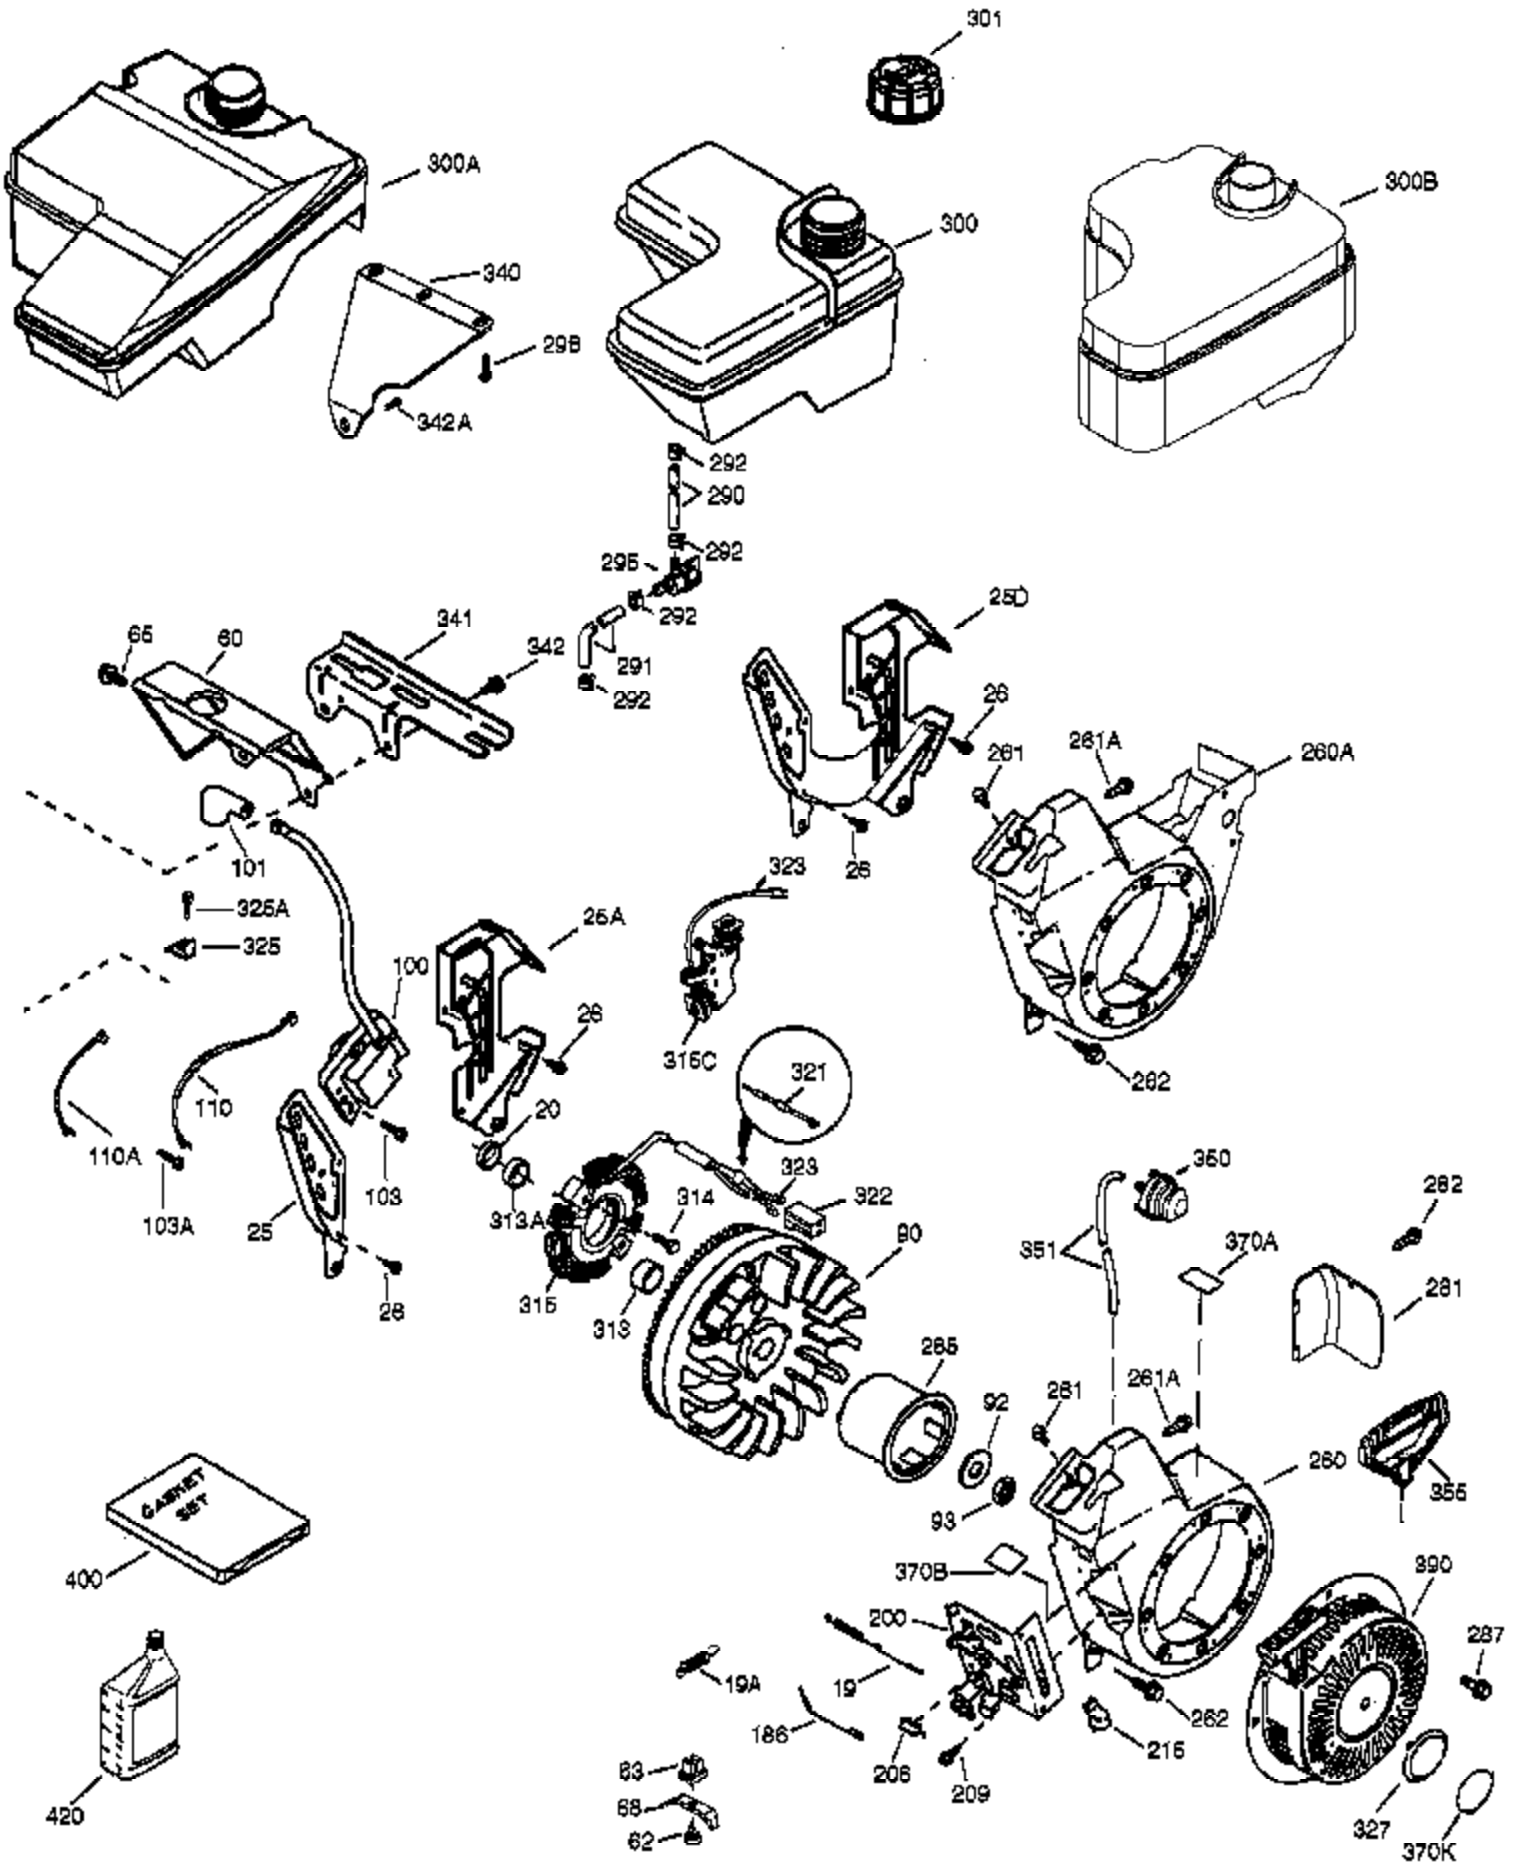

Ref #	Part Number	Qty	Description
19	37111	1	Extension Spring
20	32600	1	Oil Seal
25C	37709	1	Air Baffle (1 pc.)
26	30200	2	Screw, 10-24 x 9/16"
60	36623A	1	Blower Housing Extension
65	30200	1	Screw, 10-24 x 9/16"
90	611205	1	Flywheel
92	650815	1	Belleville Washer
93	650816	1	Flywheel Nut
100	34443C	1	Solid State Ignition
101	610118	1	Spark Plug Cover
103	651007	2	Screw, T-15, 10-24 x 15/16"
110	36054	1	Ground Wire
186	36711	1	Governor Link
200	36736	1	Control Bracket (Incl. 206 & 215)
206	610973	1	Terminal
209	650821	1	Screw, 10-32 x 1/2"
215	36638	1	Control Knob
238	28820	2	Screw, 10-32 x 1/2"
239	27272A	1	* Air Cleaner Gasket
240	36633A	1	Air Cleaner Body (Incl. 239)
245	36046	1	Air Cleaner Filter
245A	36634	1	Air Cleaner Filter
250A	37074	1	Air Cleaner Baffle
250	37073	1	Air Cleaner Cover
251	650886	1	Wing Nut
252	650821	1	Screw, 10-32 x 1/2"
260	36864	1	Blower Housing
261A	650821	2	Screw, 10-32 x 1/2"
261	651008	1	Screw, 1/4-20 x 31/64"
262	651008	2	Screw, 1/4-20 x 31/64"
278	36674	1	Spacer
285	35985C	1	Starter Cup
287	651008	4	Screw, 1/4-20 x 31/64"
290	30705	1	Fuel Line
292	26460	2	Fuel Line Clamp
300	37048	1	Fuel Tank (Incl. 292 & 301)
301	37845	1	Fuel Cap (Red)
313	34080	1	Spacer
341	36644A	1	Fuel Tank Bracket
342B	651086	2	Rubber Washer
342	651085	2	Screw, 1/4-20 x 19/32"
370B	35703	1	Speed Control Decal
370A	36261	1	Instruction Decal
370K	36695	1	Starter Decal
390	590746	1	Rewind Starter (NOTE: This engine could have been built with 590704 starter.)
400	36720	1	* Gasket Set (Incl. items marked PK in notes)
420	730225	1	SAE 30 4-Cycle Engine Oil (Quart)
550	37153	1	Application Mounting Bracket