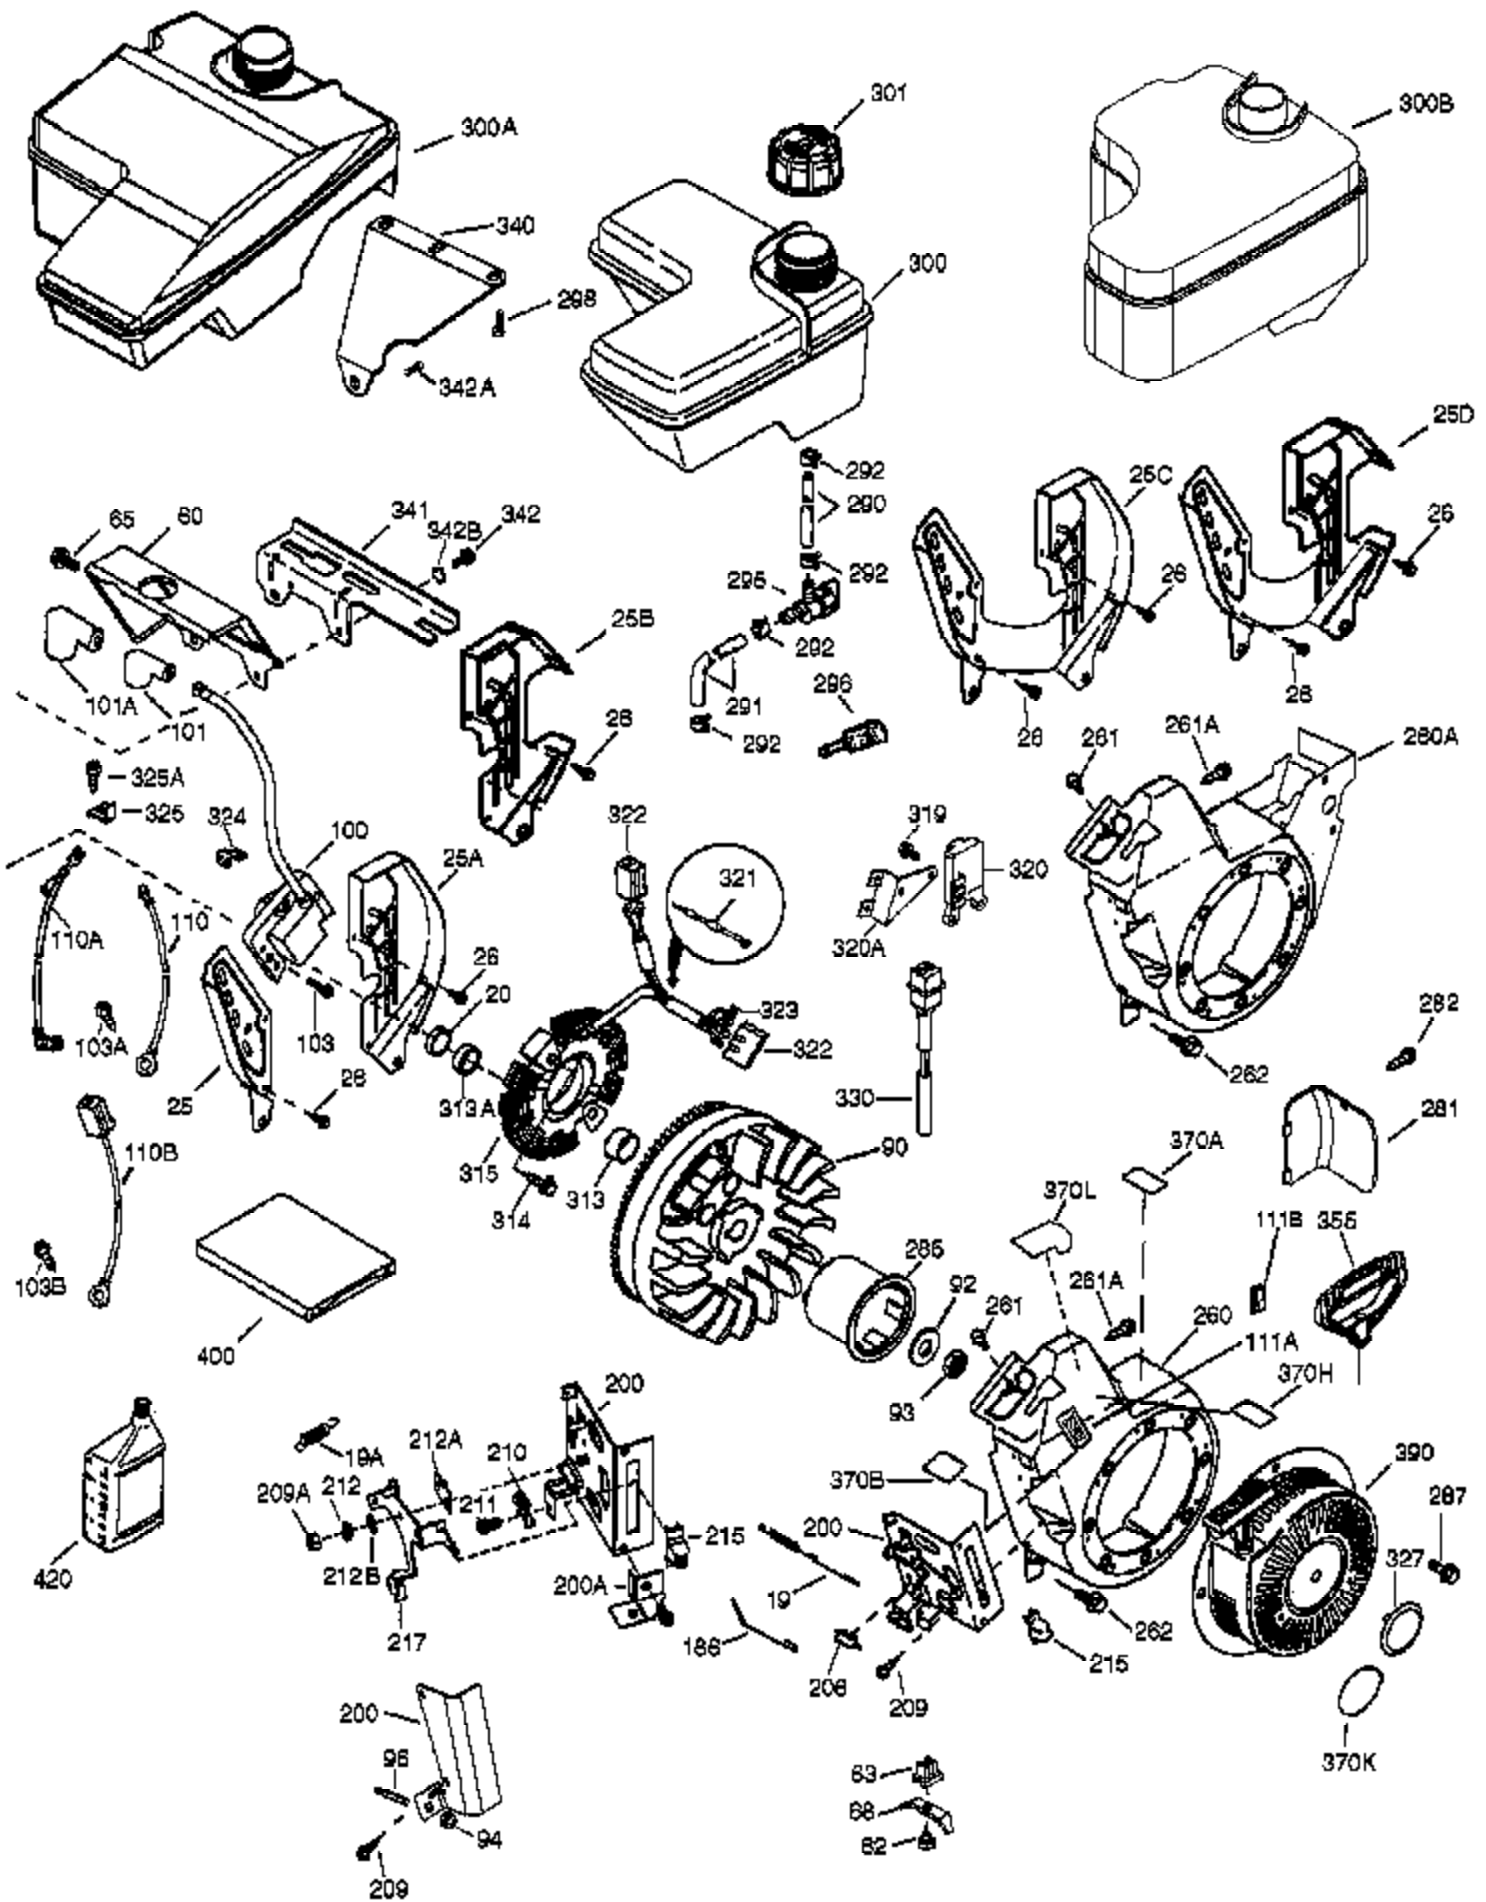

Ref #	Part Number	Qty	Description
19	37163	1	Extension Spring
20	32600	1	Oil Seal
25C	37709	1	Air Baffle (1 pc.)
26	30200	1	Screw, 10-24 x 9/16"
60	36623A	1	Blower Housing Extension
65	30200	1	Screw, 10-24 x 9/16"
90	611205	1	Flywheel
92	650815	1	Belleville Washer
93	650816	1	Flywheel Nut
94	651016	1	Lock Nut, 10-32
96	30845A	1	RPM Adjusting Bolt
100	34443C	1	Solid State Ignition
101	610118	1	Spark Plug Cover
103A	650767	1	Screw, 8-32 x 27/64"
103	651007	2	Screw, T-15, 10-24 x 15/16"
110	35589	1	Ground Wire Assy.
110A	36964	1	Ground Wire
111A	611226	1	Rocker On/Off Switch
200	37123	1	Control Bracket Assy.
209	650821	2	Screw, 10-32 x 1/2"
260	36894A	1	Blower Housing
261A	650821	2	Screw, 10-32 x 1/2"
261	651008	1	Screw, 1/4-20 x 31/64"
262	651008	2	Screw, 1/4-20 x 31/64"
285	35985C	1	Starter Cup
287	651008	4	Screw, 1/4-20 x 31/64"
290	30705	1	Fuel Line
292	26460	2	Fuel Line Clamp
296	37768	1	Fuel Filter (Incl. 292)
313	34080	1	Spacer
325A	30200	1	Screw, 10-24 x 9/16"
325	37471	1	Fuel Line Bracket
342	651008	2	Screw, 1/4-20 x 31/64"
370A	36261	1	Instruction Decal
370K	36695	1	Starter Decal
390	590746	1	Rewind Starter (NOTE: This engine could have been built with 590704 starter.)
400	36720	1	* Gasket Set (Incl. items marked PK in notes)
420	730225A	1	SAE 30 4-Cycle Engine Oil (Quart)