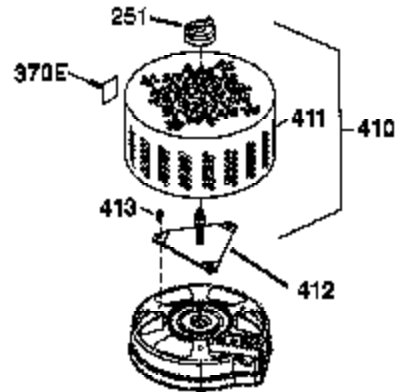

Ref #	Part Number	Qty	Description
238	650932	2	Screw, 10-32 x 49/64"
239	34338	1	* Air Cleaner Gasket
241	35797	1	Air Cleaner Collar
275A	36838A	1	Spark Arrestor Muffler (Optional) (Incl. 284,284A,416 & 417)
284	36663	1	Muffler Deflector (Incl. 284A)(Optional)
284A	650821	1	Screw, 10-32 x 1/2" (Optional)
298	28763	3	Screw, 10-32 x 39/64"
301	36246	1	Fuel Cap
370R	36534	1	Warning Decal
370	37269	1	Name Decal
416	37530	1	Spark Arrestor Kit (Incl. 417)(Optional)
417	650821	1	Screw, 10-32 x 1/2" (Optional)