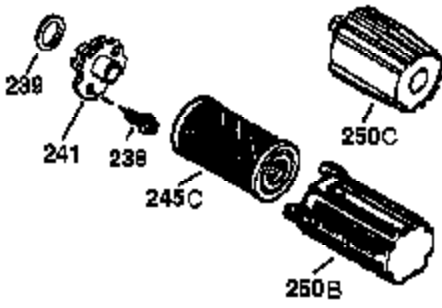

Ref #	Part Number	Qty	Description
238	650932	2	Screw, 10-32 x 49/64"
239	34338	1	* Air Cleaner Gasket
241	35797	1	Air Cleaner Collar
275A	36838A	1	Spark Arrestor Muffler (Optional) (Incl. 284,284A,416 & 417)
284	36663	1	Muffler Deflector (Incl. 284A)(Optional)
284A	650821	1	Screw, 10-32 x 1/2" (Optional)
298	28763	3	Screw, 10-32 x 39/64"
301	36246	1	Fuel Cap
370R	36534	1	Warning Decal
370	37269	1	Name Decal
416	37530	1	Spark Arrestor Kit (Incl. 417)(Optional)
417	650821	1	Screw, 10-32 x 1/2" (Optional)