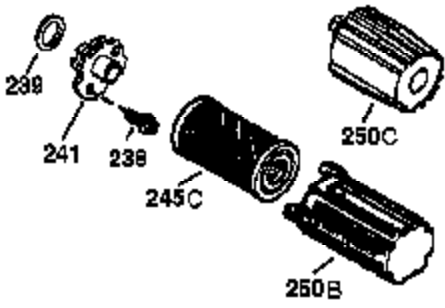

Ref #	Part Number	Qty	Description
238	650932	2	Screw, 10-32 x 49/64"
239	34338	1	* Air Cleaner Gasket
241	35797	1	Air Cleaner Collar
275A	36838A	1	Spark Arrestor Muffler (Optional) (Incl. 284,284A,416 & 417)
284	36663	1	Muffler Deflector (Incl. 284A)(Optional)
284A	650821	1	Screw, 10-32 x 1/2" (Optional)
298	28763	3	Screw, 10-32 x 39/64"
301	36246	1	Fuel Cap
370R	36534	1	Warning Decal
370	37269	1	Name Decal
416	37530	1	Spark Arrestor Kit (Incl. 417)(Optional)
417	650821	1	Screw, 10-32 x 1/2" (Optional)