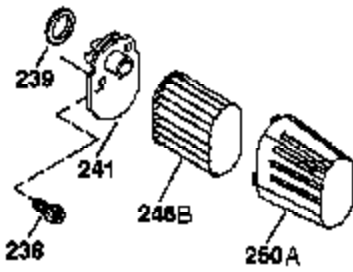

Ref #	Part Number	Qty	Description
238	650932	2	Screw, 10-32 x 49/64"
239	34338	1	* Air Cleaner Gasket
241	35797	1	Air Cleaner Collar
275A	36838A	1	Spark Arrestor Muffler (Optional) (Incl. 284,284A,416 & 417)
284	36663	1	Muffler Deflector (Incl. 284A)(Optional)
284A	650821	1	Screw, 10-32 x 1/2" (Optional)
298	28763	3	Screw, 10-32 x 39/64"
301	36246	1	Fuel Cap
370R	36534	1	Warning Decal
370	37269	1	Name Decal
416	37530	1	Spark Arrestor Kit (Incl. 417)(Optional)
417	650821	1	Screw, 10-32 x 1/2" (Optional)