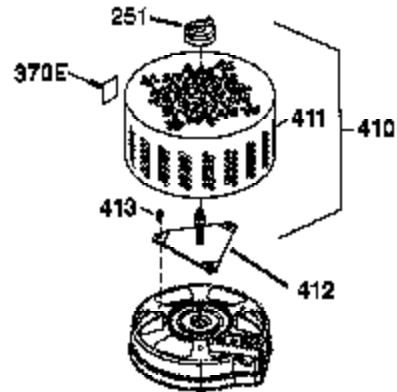

## Engine Parts List #1

Ref #	Part Number	Qty	Description
186	32653	1	Governor Link
189	650839	2	Screw, 1/4-20 x 3/8"
191	36559A	1	S.E. Brake Bracket (Incl. 195)
195	610973	1	Terminal
207	34336A	1	Throttle Link
216	33086	1	R.P.M. Adjusting Lever
223	650451	2	Screw, 1/4-20 x 1"
224	37793	1	* Intake Pipe Gasket
238	650932	2	Screw, 10-32 x 49/64"
239	34338	1	* Air Cleaner Gasket
245	35066	1	Air Cleaner Filter
250	35986	1	Air Cleaner Cover (Craftsman)
260	37808	1	Blower Housing
261	30200	2	Screw, 10-24 x 9/16"
262	650831	2	Screw, 1/4-20 x 1/2"
275	37192A	1	Muffler
277	650988	2	Screw, 1/4-20 x 2-5/16"
285	35000A	1	Starter Cup
287	650926	2	Screw, 8-32 x 21/64"
290	29774	1	Fuel Line
292	26460	2	Fuel Line Clamp
300	35586A	1	Fuel Tank (Incl. 292 & 301)
301	36246	1	Fuel Cap
311	27625	2	Oil Fill Plug (Incl. 312)
312	29673	2	Oil Fill Plug Gasket
313	34080	1	Spacer
370K	36695	1	Starter Decal
370R	36534	1	Warning Decal
370C	37318	1	Primer Decal (3X)
370	37269	1	Name Decal
380	640339	1	Carburetor (Incl. 184)
390	590737	1	Rewind Starter (NOTE: This engine could have been built with 590694 starter.)
400	37809	1	* Gasket Set (Incl. items marked PK in notes)
420	730225A	1	SAE 30 4-Cycle Engine Oil (Quart)