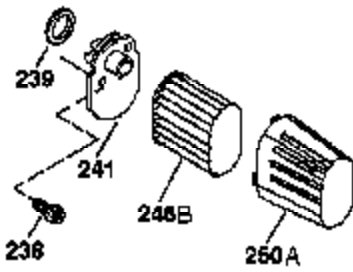

Engine Parts List #2

Ref #	Part Number	Qty	Description
79	610973	1	Terminal Ass'y
238	650932	1	Air Cleaner Mtn Screw, 10-32 x 49/64"
239	34338	1	* Air Cleaner Gasket
241	36919	1	Air Cleaner Collar
245B	36905	1	Air Filter
250A	37122	1	Air Cleaner Cover
251	650886	1	Wing Nut
275A	36838A	1	Spark Arrestor Muffler (Optional) (Incl. 284,284A,416 & 417)
284A	650821	1	Screw, 10-32 x 1/2" (Optional)
284	36663	1	Muffler Deflector (Incl. 284A)(Optional)
301	36246	1	Fuel Cap
370E	34387	1	Screen Decal
411	37322	1	Debris Screen (Black)
412	37323	1	Recoil Bracket
413	650910	3	Screw, 8-32 x 1/4"
416	36085	1	Spark Arrestor Kit (Incl. 417)(Optional)
417	650821	1	Screw, 10-32 x 1/2" (Optional)