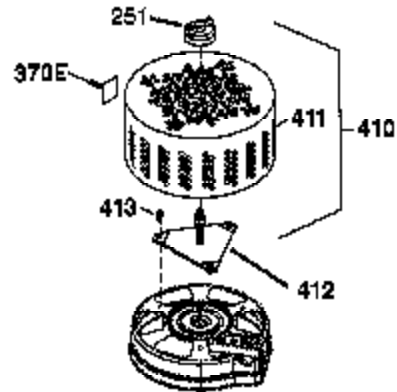

Engine Parts List #2

Ref #	Part Number	Qty	Description
79	610973	1	Terminal Ass'y
238	650932	1	Air Cleaner Mtn Screw, 10-32 x 49/64"
239	34338	1	* Air Cleaner Gasket
241	36919	1	Air Cleaner Collar
245B	36905	1	Air Filter
250A	37122	1	Air Cleaner Cover
251	650886	1	Wing Nut
275A	36838A	1	Spark Arrestor Muffler (Optional) (Incl. 284,284A,416 & 417)
284A	650821	1	Screw, 10-32 x 1/2" (Optional)
284	36663	1	Muffler Deflector (Incl. 284A)(Optional)
301	36246	1	Fuel Cap
370E	34387	1	Screen Decal
411	37322	1	Debris Screen (Black)
412	37323	1	Recoil Bracket
413	650910	3	Screw, 8-32 x 1/4"
416	36085	1	Spark Arrestor Kit (Incl. 417)(Optional)
417	650821	1	Screw, 10-32 x 1/2" (Optional)