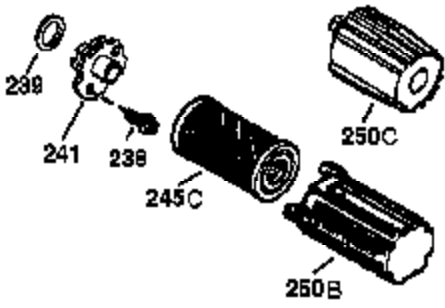

Engine Parts List #2

Ref #	Part Number	Qty	Description
79	610973	1	Terminal Ass'y
238	650932	1	Air Cleaner Mtn Screw, 10-32 x 49/64"
239	34338	1	* Air Cleaner Gasket
241	36919	1	Air Cleaner Collar
245B	36905	1	Air Filter
250A	37122	1	Air Cleaner Cover
251	650886	1	Wing Nut
275A	36838A	1	Spark Arrestor Muffler (Optional) (Incl. 284,284A,416 & 417)
284A	650821	1	Screw, 10-32 x 1/2" (Optional)
284	36663	1	Muffler Deflector (Incl. 284A)(Optional)
301	36246	1	Fuel Cap
370E	34387	1	Screen Decal
411	37322	1	Debris Screen (Black)
412	37323	1	Recoil Bracket
413	650910	3	Screw, 8-32 x 1/4"
416	36085	1	Spark Arrestor Kit (Incl. 417)(Optional)
417	650821	1	Screw, 10-32 x 1/2" (Optional)