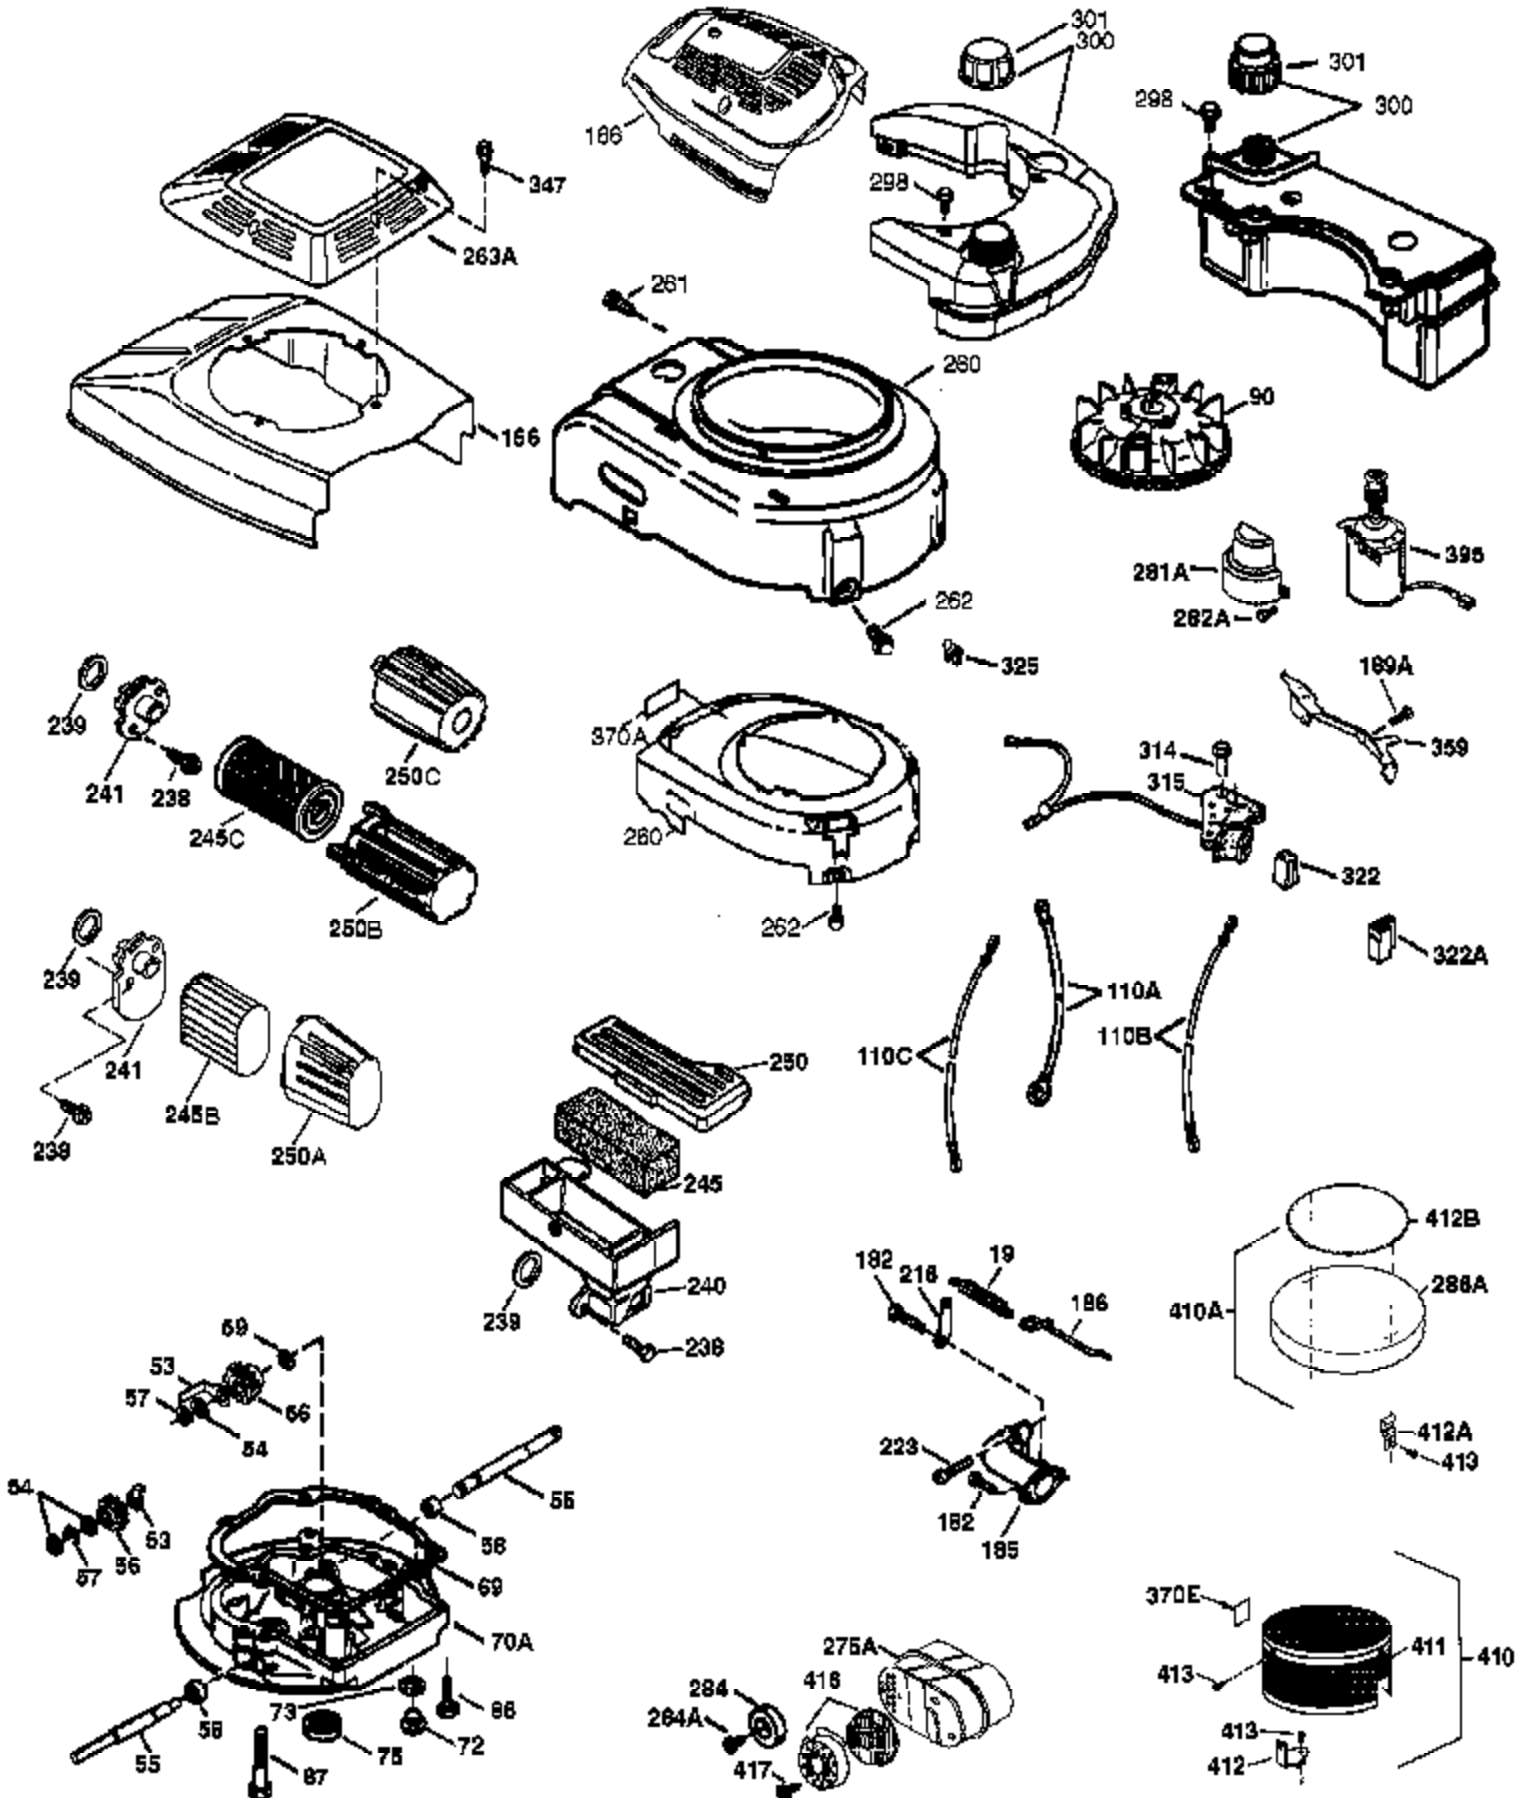

Engine Parts List #2

Ref #	Part Number	Qty	Description
41	40042	1	Piston & Pin Ass'y. (Std.) (Incl. 43)
41	40043	1	Piston & Pin Ass'y. (.010" OS)(Incl. 43)
69	37609	1	* Mounting Flange Gasket
72	37614	1	Oil Drain Plug
75	27897	1	Oil Seal
86	650488	6	Screw, 1/4-20 x 1-1/4"
90	611112	1	Flywheel
182	6201	2	Screw, 1/4-28 x 7/8"
185	37466	1	Intake Pipe
186	34337	1	Governor Link
223	650451	1	Screw, 1/4-20 x 1"
238	650932	2	Screw, 10-32 x 49/64"
239	34338	1	* Air Cleaner Gasket
241	35797	1	Air Cleaner Collar
245	35066	1	Air Cleaner Filter
250	35986	1	Air Cleaner Cover
260	37786	1	Blower Housing
261	30200	2	Screw, 10-24 x 9/16"
262	650831	2	Screw, 1/4-20 x 1/2"
263A	36758	1	Starter Grille
300	35586A	1	Fuel Tank (Incl. 292 & 301)
301	36246	1	Fuel Cap Ass'y
416	37530	1	Spark Arrestor Kit (Incl. 417)(Optional)
417	650760	1	Screw, 8-32 x 3/8" (Optional)