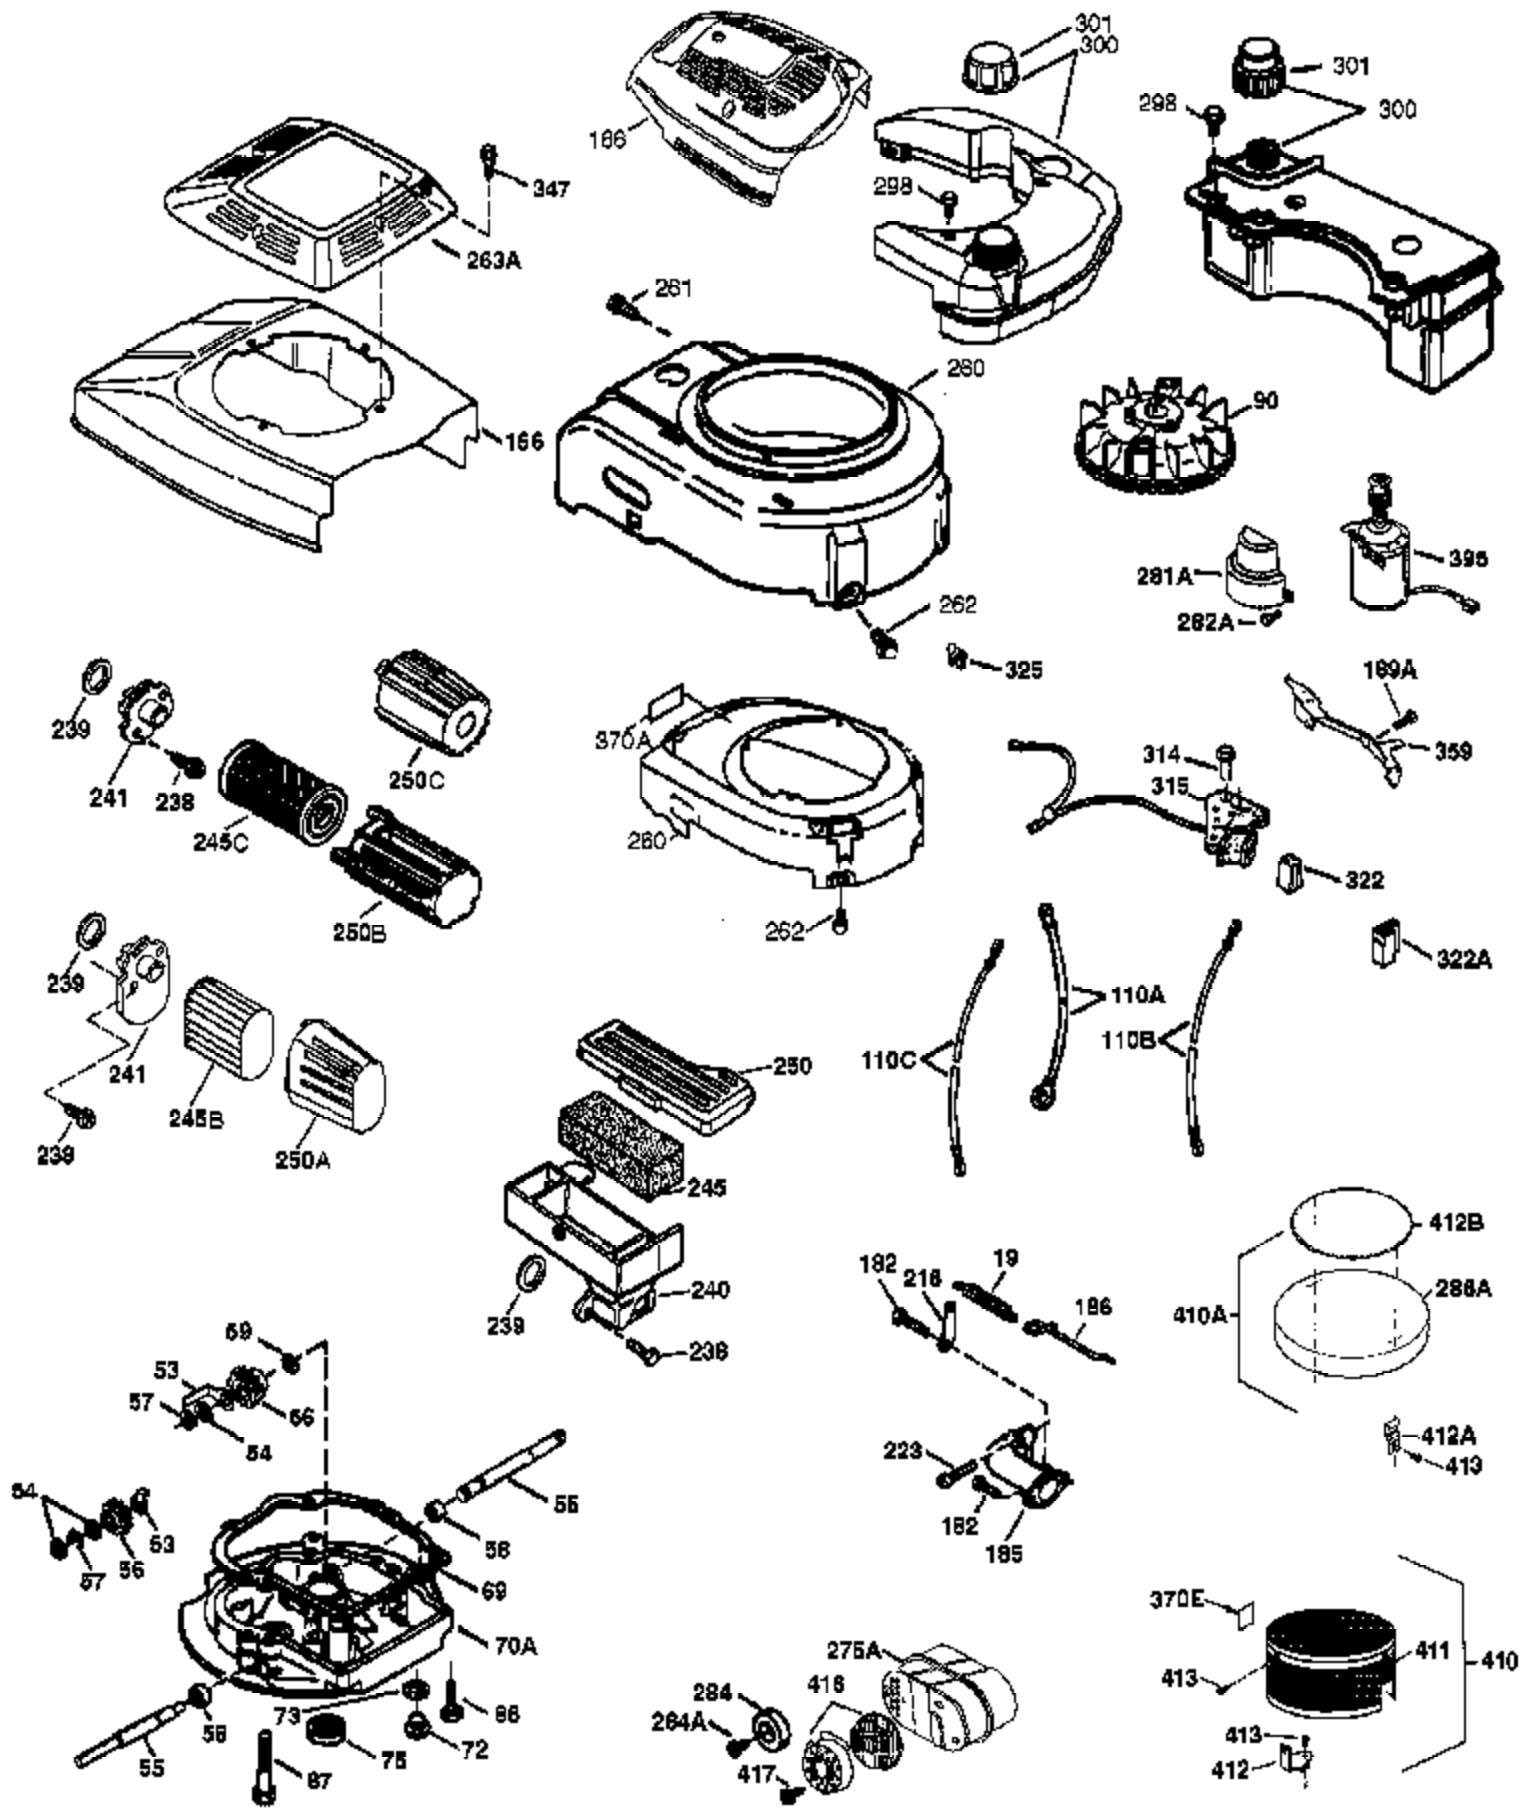

Ref #	Part Number	Qty	Description
19	37329	1	Extension Spring
41	40042	1	Piston & Pin Ass'y. (Std.) (Incl. 43)
41	40043	1	Piston & Pin Ass'y. (.010" OS) (Incl. 43)
69	37797	1	* Mounting Flange Gasket
72	37614	1	Oil Drain Plug
75	27897	1	Oil Seal
86	650488	6	Screw, 1/4-20 x 1-1/4"
90	611213	1	Flywheel
182	6201	2	Screw, 1/4-28 x 7/8"
185	37466	1	Intake Pipe
186	36255	1	Governor Link
223	650451	2	Screw, 1/4-20 x 1"
238	650932	2	Screw, 10-32 x 49/64"
239	34338	1	* Air Cleaner Gasket
241	36919	1	Air Cleaner Collar
245	36905	1	Air Cleaner Filter
250	37122	1	Air Cleaner Cover
251A	650928	1	Wing Nut
251	650886	1	wing Nut
260	36798	1	Blower Housing
261	30200	2	Screw, 10-24 x 9/16"
262	650831	2	Screw, 1/4-20 x 1/2"
275A	37503	1	Spark Arrestor Muffler (Optional) (Inc. 284,284A,416, & 417)
284	36663	1	Muffler Deflector (Inc. 284A)(Optional)
284A	650821	1	Screw, 10-32 x 1/2" (Optional)
298	28763	2	Screw, 10-32 x 35/64"
300	35586A	1	Fuel Tank (Incl. 292 & 301)
301	36246	1	Fuel Cap
370E	34387	1	Air Cleaner Decal
375A	37503	1	Spark Arrestor Muffler Kit (Optional)
410	730627		Debris Screen Kit (Incl.251A,370E,411 ,412 & 413)
411	37322	1	Debris Screen (Black)
412	37323	1	Recoil Bracket
413	650910	3	Screw, 8-32 x 1/4"