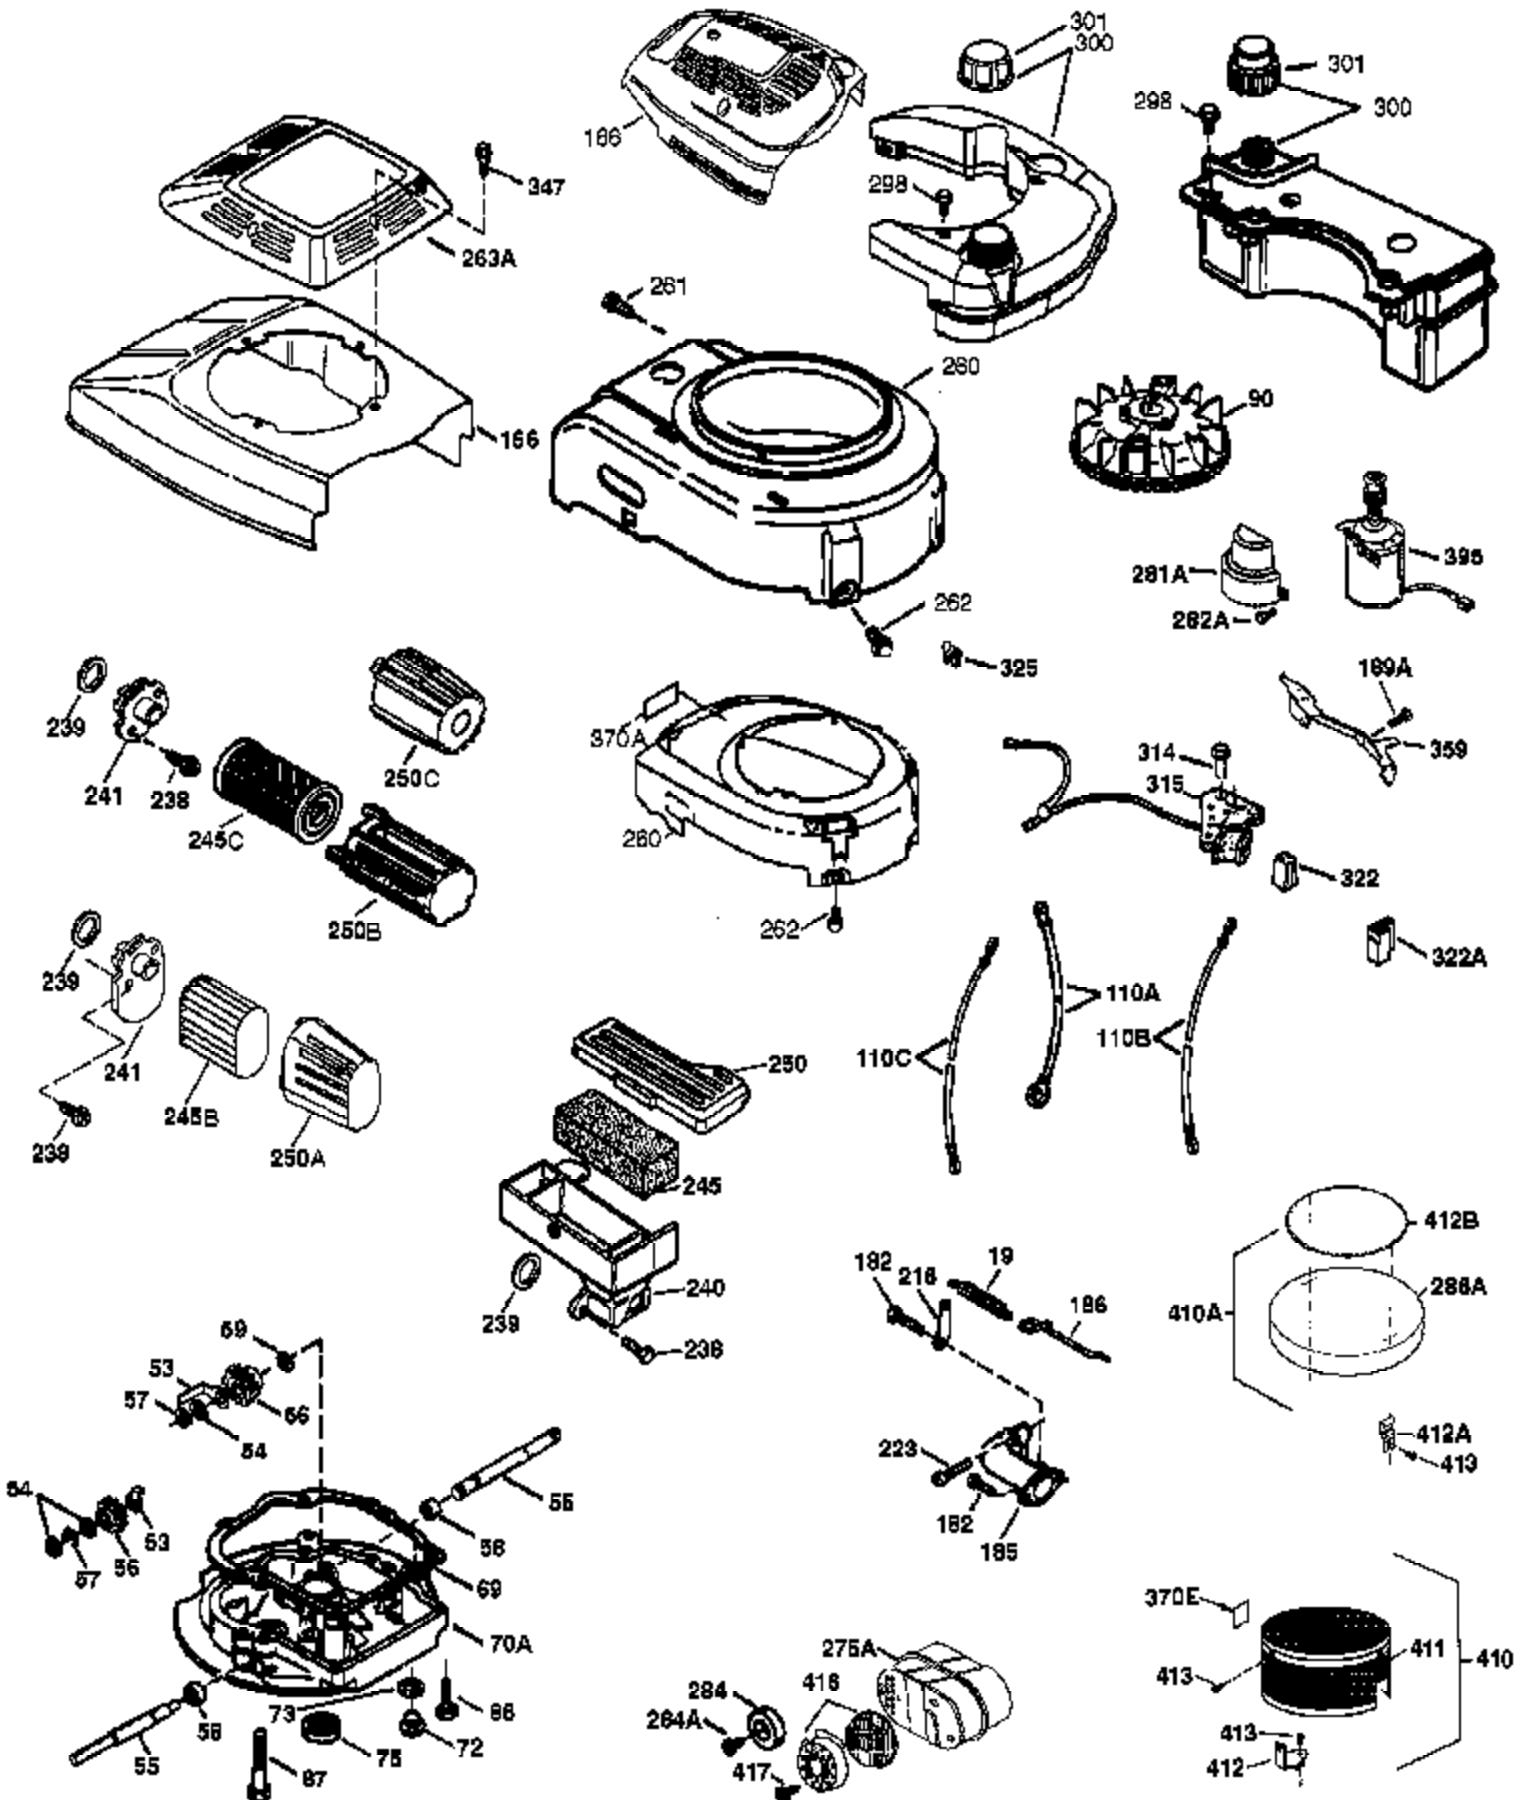

Ref #	Part Number	Qty	Description
19	36281	1	Extension Spring
41	40042	1	Piston & Pin Ass'y. (Std.) (Incl. 43)
41	40043	1	Piston & Pin Ass'y. (.010" OS)(Incl. 43)
69	37609	1	* Mounting Flange Gasket
72	37614	1	Oil Drain Plug
75	27897	1	Oil Seal
86	650488	6	Screw, 1/4-20 x 1-1/4"
90	611044	1	Flywheel
110B	36954	1	Wire Ass'y
110A	36953	1	Wire Ass'y
166	37694	1	Engine Shroud (Red)
182	6201	2	Screw, 1/4-28 x 7/8"
185	37466	1	Intake Pipe
186	32653	1	Governor Link
216	33086	1	R.P.M. Adjusting Lever
223	650451	2	Screw, 1/4-20 x 1"
238	650932	2	Screw, 10-32 x 49/64"
239	34338	1	* Air Cleaner Gasket
241	36919	1	Air Cleaner Collar
245	36905	1	Air Cleaner Filter
250	37122	1	Air Cleaner Cover
260	37693	1	Blower Housing
261	30200	2	Screw, 10-24 x 9/16"
262	650831	2	Screw, 1/4-20 x 1/2"
298	28763	2	Screw, 10-32 x 35/64"
300	35586A	1	Fuel Tank (Incl. 292 & 301)
301	36246	1	Fuel Cap Ass'y
325	35249	1	Wire Clip
347	650898A	4	Screw, 10-32 x 27/32"
395	35709	1	Electric Motor
416	36085	1	Spark Arrestor Kit (Incl. 417)(Optional)
417	650760	1	Screw, 8-32 x 3/8" (Optional)