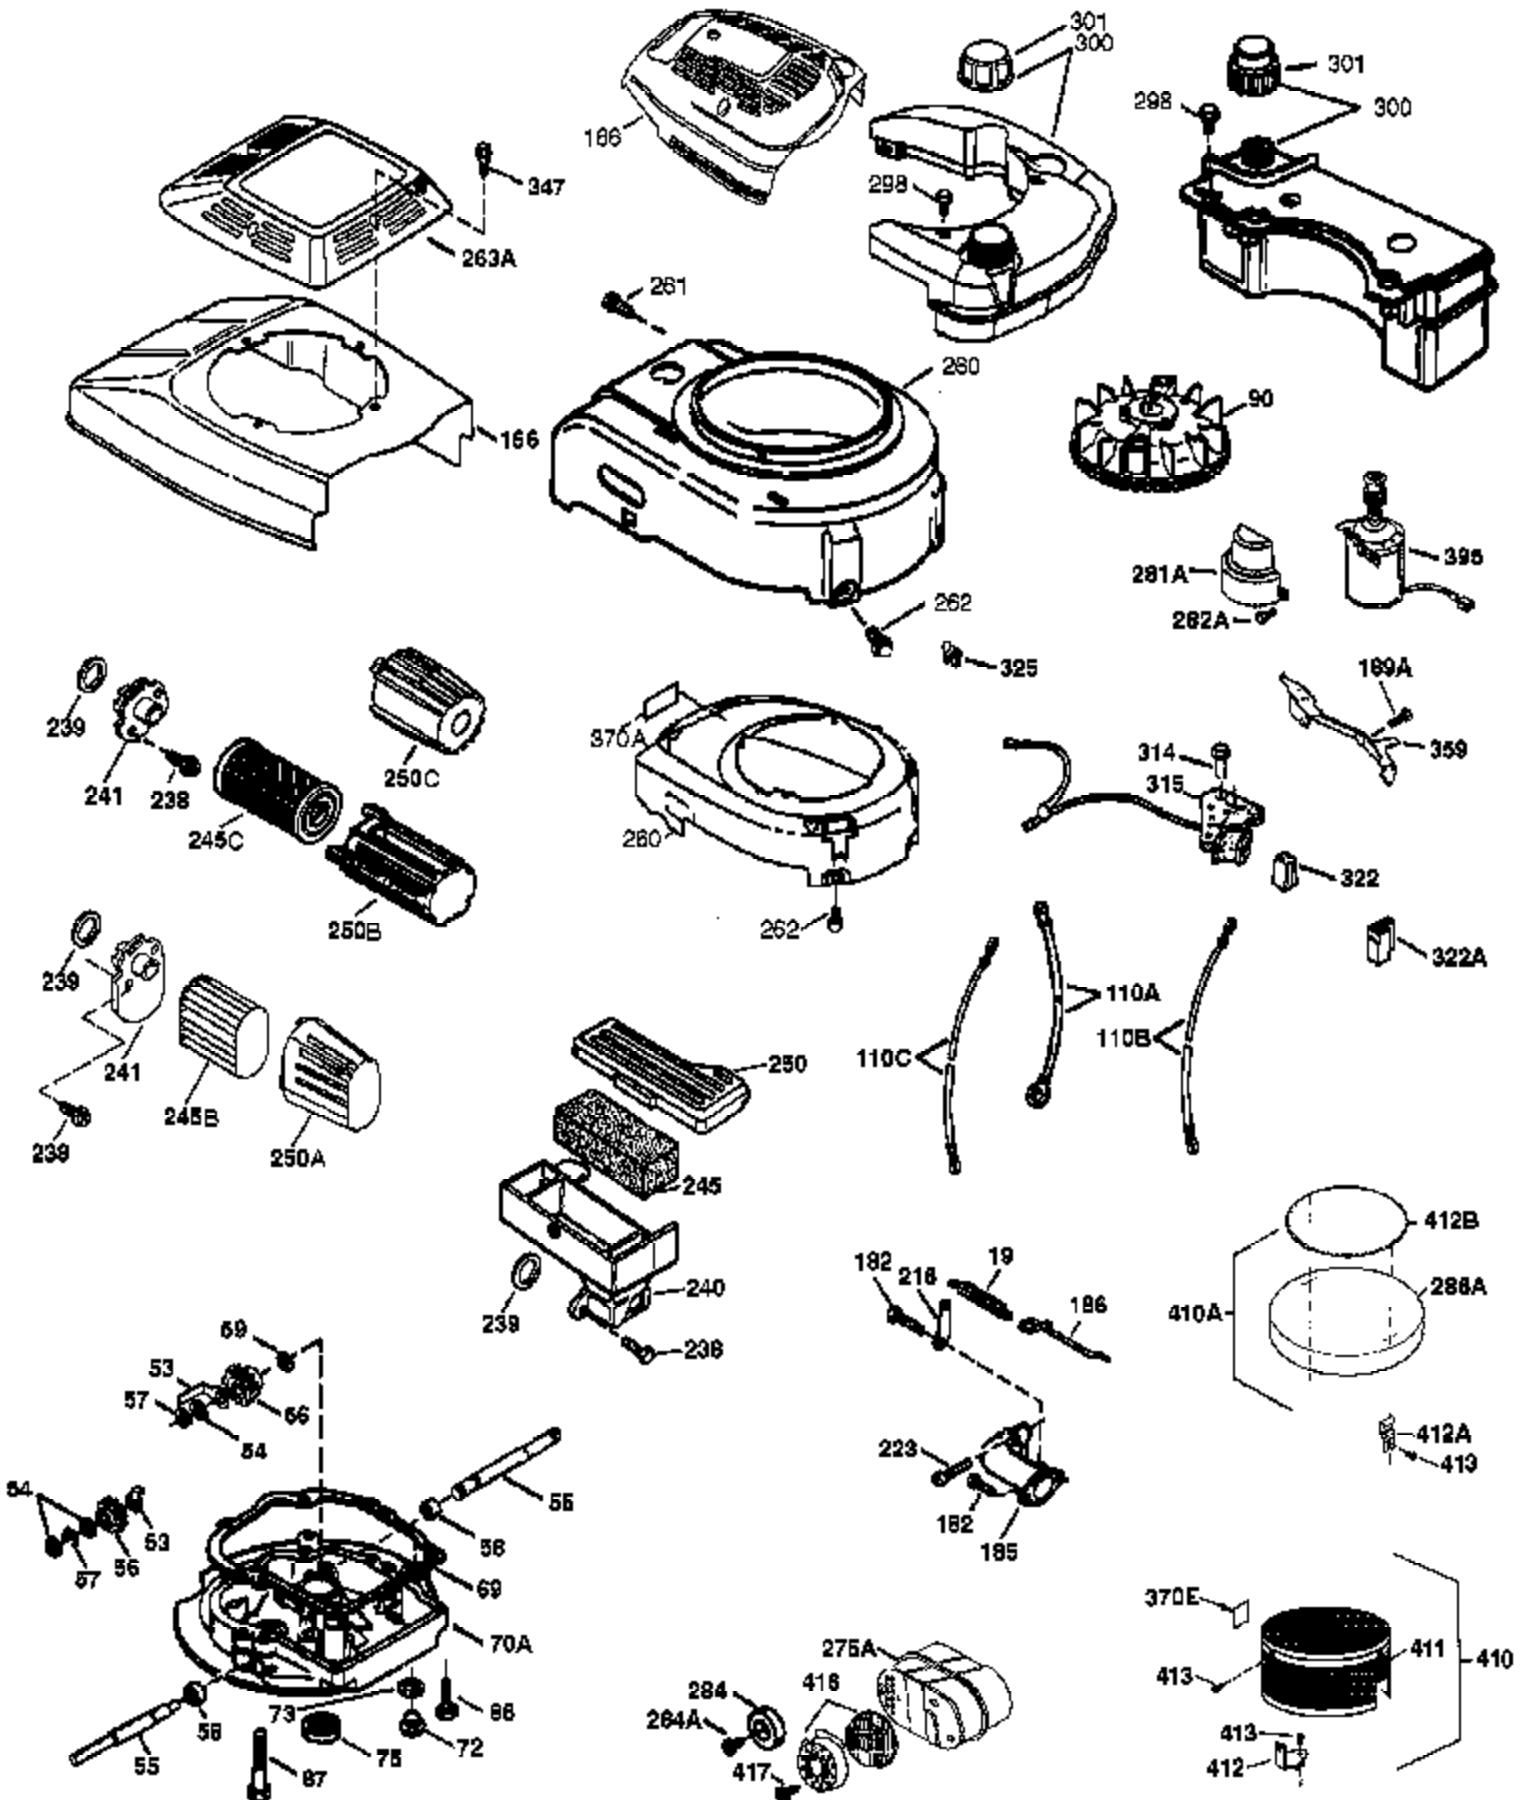

Ref #	Part Number	Qty	Description
19	36281	1	Extension Spring
41	40042	1	Piston & Pin Ass'y. (Std.) (Incl. 43)
41	40043	1	Piston & Pin Ass'y. (.010" OS) (Incl. 43)
69	37609	1	* Mounting Flange Gasket
72	37614	1	Oil Drain Plug
75	27897	1	Oil Seal
86	650488	6	Screw, 1/4-20 x 1-1/4"
90	611213	1	Flywheel
182	6201	2	Screw, 1/4-28 x 7/8"
185	37466	1	Intake Pipe
186	34337	1	Governor Link
223	650451	2	Screw, 1/4-20 x 1"
238	650806	2	Screw, 10-32 x 1/2"
239	34338	1	* Air Cleaner Gasket
240	37115A	1	Air Cleaner Body (Incl. 239)
245	37116	1	Air Cleaner Filter
250	37118	1	Air Cleaner Cover
260	37497	1	Blower Housing
261	30200	3	Screw, 10-24 x 9/16"
262	650831	2	Screw, 1/4-20 x 1/2"
275A	37503	1	Spark Arrestor Muffler (Optional) (Inc. 284,284A,416, & 417).
284A	650821	1	Screw, 10-32 x 1/2" (Optional)
284	36663	1	Muffler Deflector (Inc. 284A)(Option al).
298	28763	3	Screw, 10-32 x 39/64"
300	34476A	1	Fuel Tank (Incl. 292 & 301)
301	33032	1	Fuel Cap
370A	36261	1	Lubrication Decal
416	36085	1	Spark Arrestor Kit (Inc. 417)(Option al)
417	650821	1	Screw, 10-32 x 1/2" (Optional)
900	750875	1	Replacement S/B, order from 71-999
900		1	Replacement Engine, order from 71-999