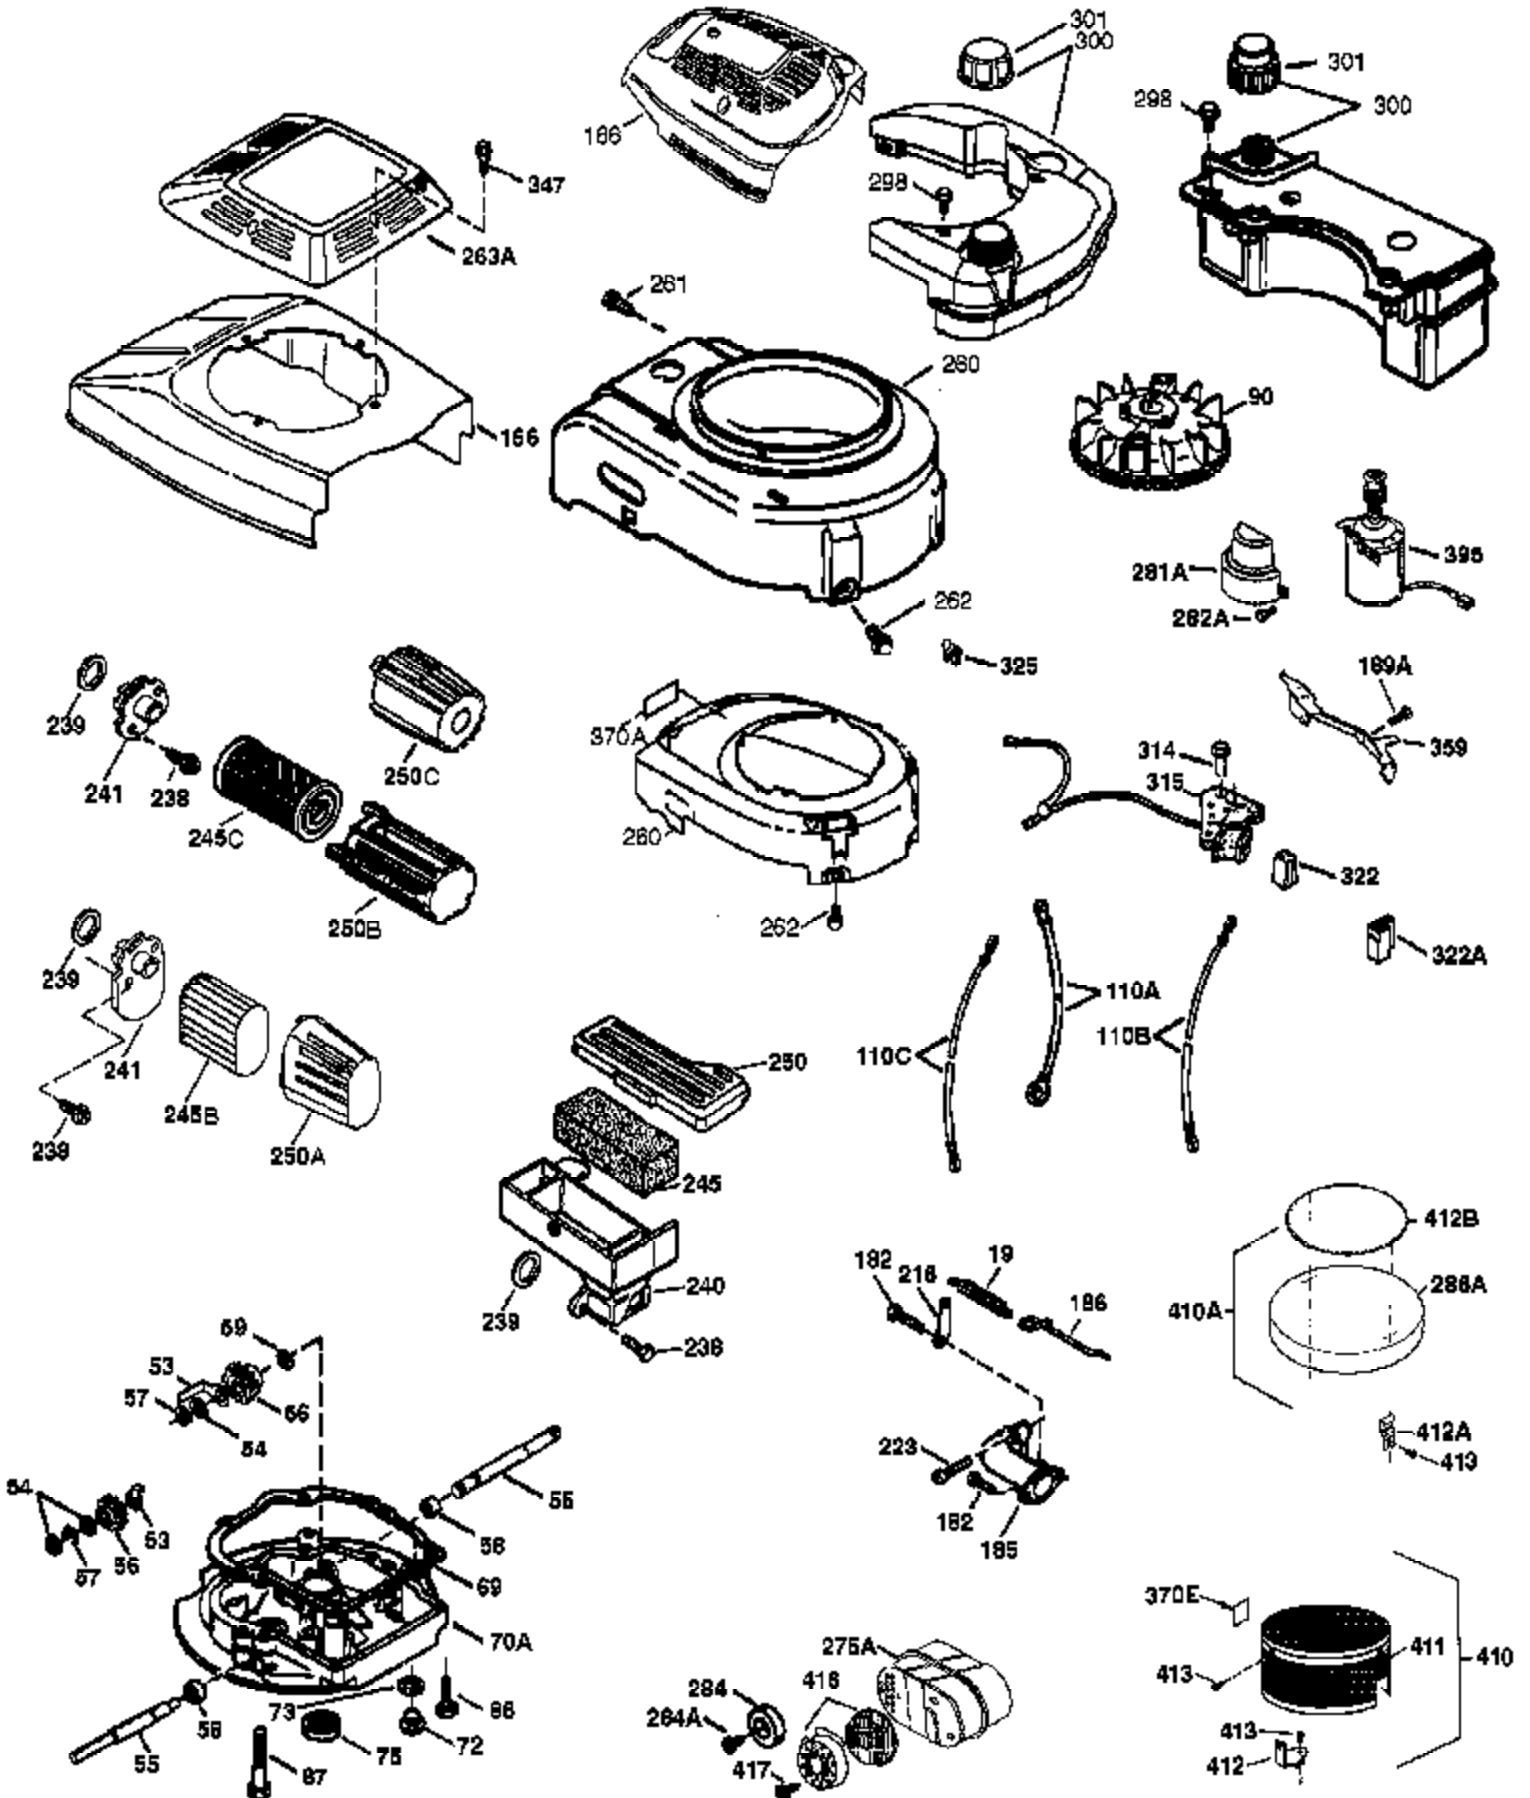

Engine Parts List #2

Ref #	Part Number	Qty	Description
19	36281	1	Extension Spring
41	40042	1	Piston & Pin Ass'y. (Std.) (Incl. 43)
41	40043	1	Piston & Pin Ass'y. (.010" OS) (Incl. 43)
69	37609	1	* Mounting Flange Gasket
72	37614	1	Oil Drain Plug
75	27897	1	Oil Seal
86	650488	6	Screw, 1/4-20 x 1-1/4"
90	611112	1	Flywheel
182	6201	2	Screw, 1/4-28 x 7/8"
185	37466	1	Intake Pipe
186	34337	1	Governor Spring Link
223	650451	2	Screw, 1/4-20 x 1"
238	650932	2	Screw, 10-32 x 49/64"
239	34338	1	* Air Cleaner Gasket
241	36919	1	Air Cleaner Collar
245	36905	1	Air Cleaner Filter
250	37122	1	Air Cleaner Cover
260	36980	1	Blower Housing
261	30200	2	Screw, 10-24 x 9/16"
262	650831	2	Screw, 1/4-20 x 1/2"
263A	37184	1	Recoil Grille (Black)
298	28763	2	Screw, 10-32 x 39/64"
300	36916	1	Fuel Tank (Incl. 292 & 301)
301	37656	1	Fuel Cap Ass'y
347	651038	1	Shoulder Screw, 10-32 x 27/32"
416	37530	1	Spark Arrestor Kit (Incl. 416)(Optional)
417	650821	1	Screw, 10-32 x 1/2" (Optional)
900	750867B	1	Replacement Engine, order from 71-999
900	750865A	1	Replacement S/B, order from 71-999