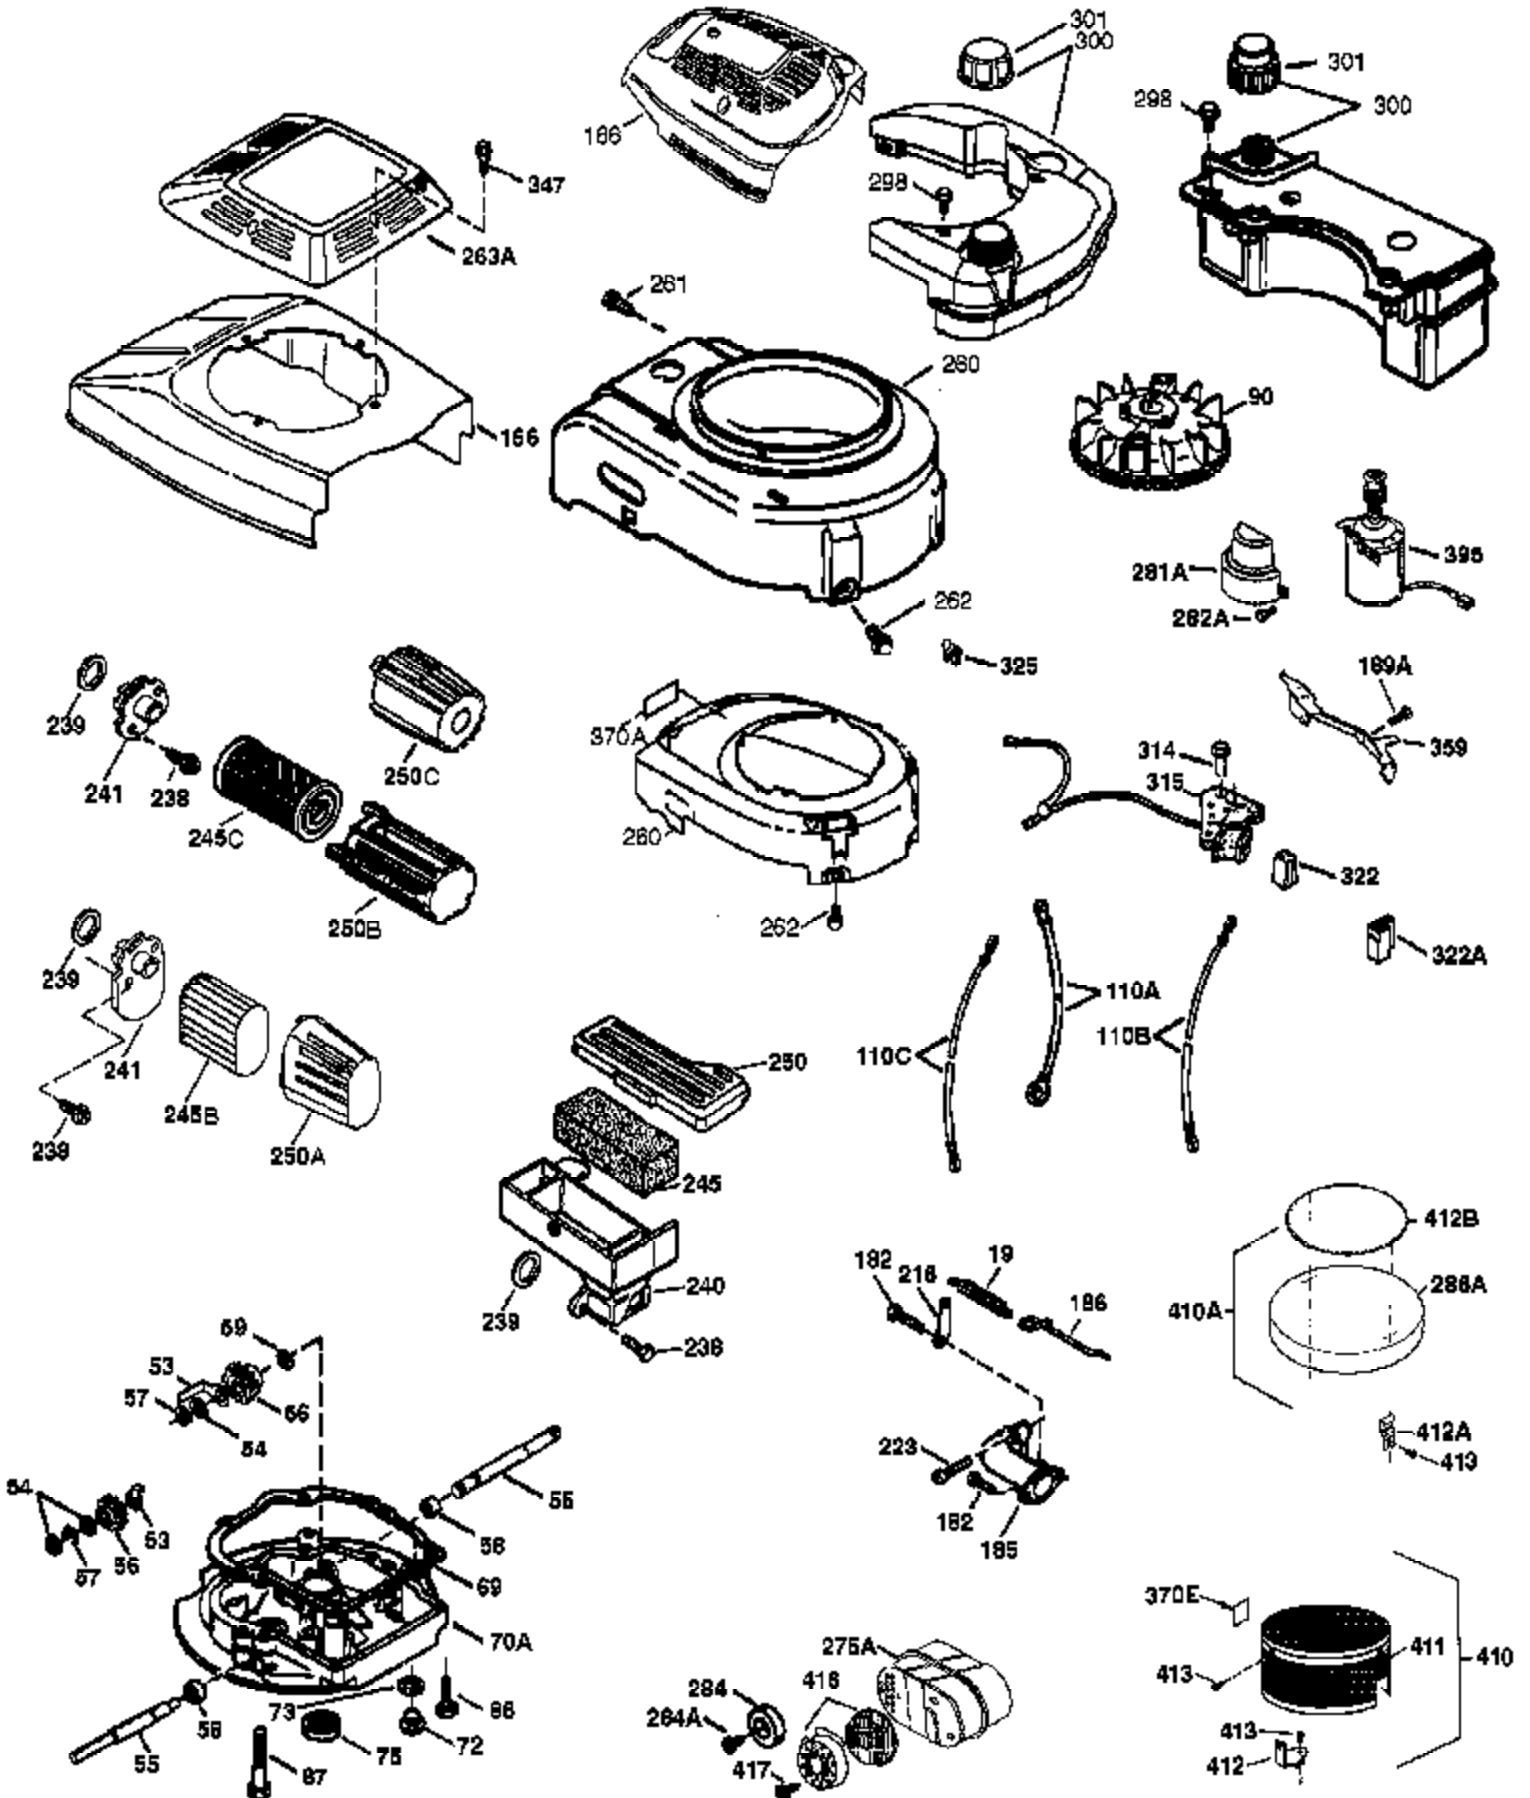

Ref #	Part Number	Qty	Description
19	36281	1	Extension Spring
41	40042	1	Piston & Pin Ass'y. (Std.) (Incl. 43)
41	40043	1	Piston & Pin Ass'y. (.010" OS) (Incl. 43)
69	37797	1	Mounting Flange Gasket
72	37614	1	Oil Drain Plug
75	27897	1	Oil Seal
86	650488	6	Screw, 1/4-20 x 1-1/4"
90	611213	1	Flywheel
182	6201	2	Screw, 1/4-28 x 7/8"
185	37466	1	Intake Pipe
186	34337	1	Governor Link
212	30773	1	Control Lever Bushing
223	650451	2	Screw, 1/4-20 x 1"
238	650932	2	Screw, 10-32 x 49/64"
239	34338	1	* Air Cleaner Gasket
241	36919	1	Air Cleaner Collar
245	36905	1	Air Cleaner Filter
250	37122	1	Air Cleaner Cover
260	37848	1	Blower Housing
261	30200	2	Screw, 10-24 x 9/16"
262	650831	2	Screw, 1/4-20 x 1/2"
298	28763	3	Screw, 10-32 x 39/64"
300	34476A	1	Fuel Tank (Incl. 292 & 301)
301	33032	1	Fuel Cap
359	37081	1	Blower Housing Guard