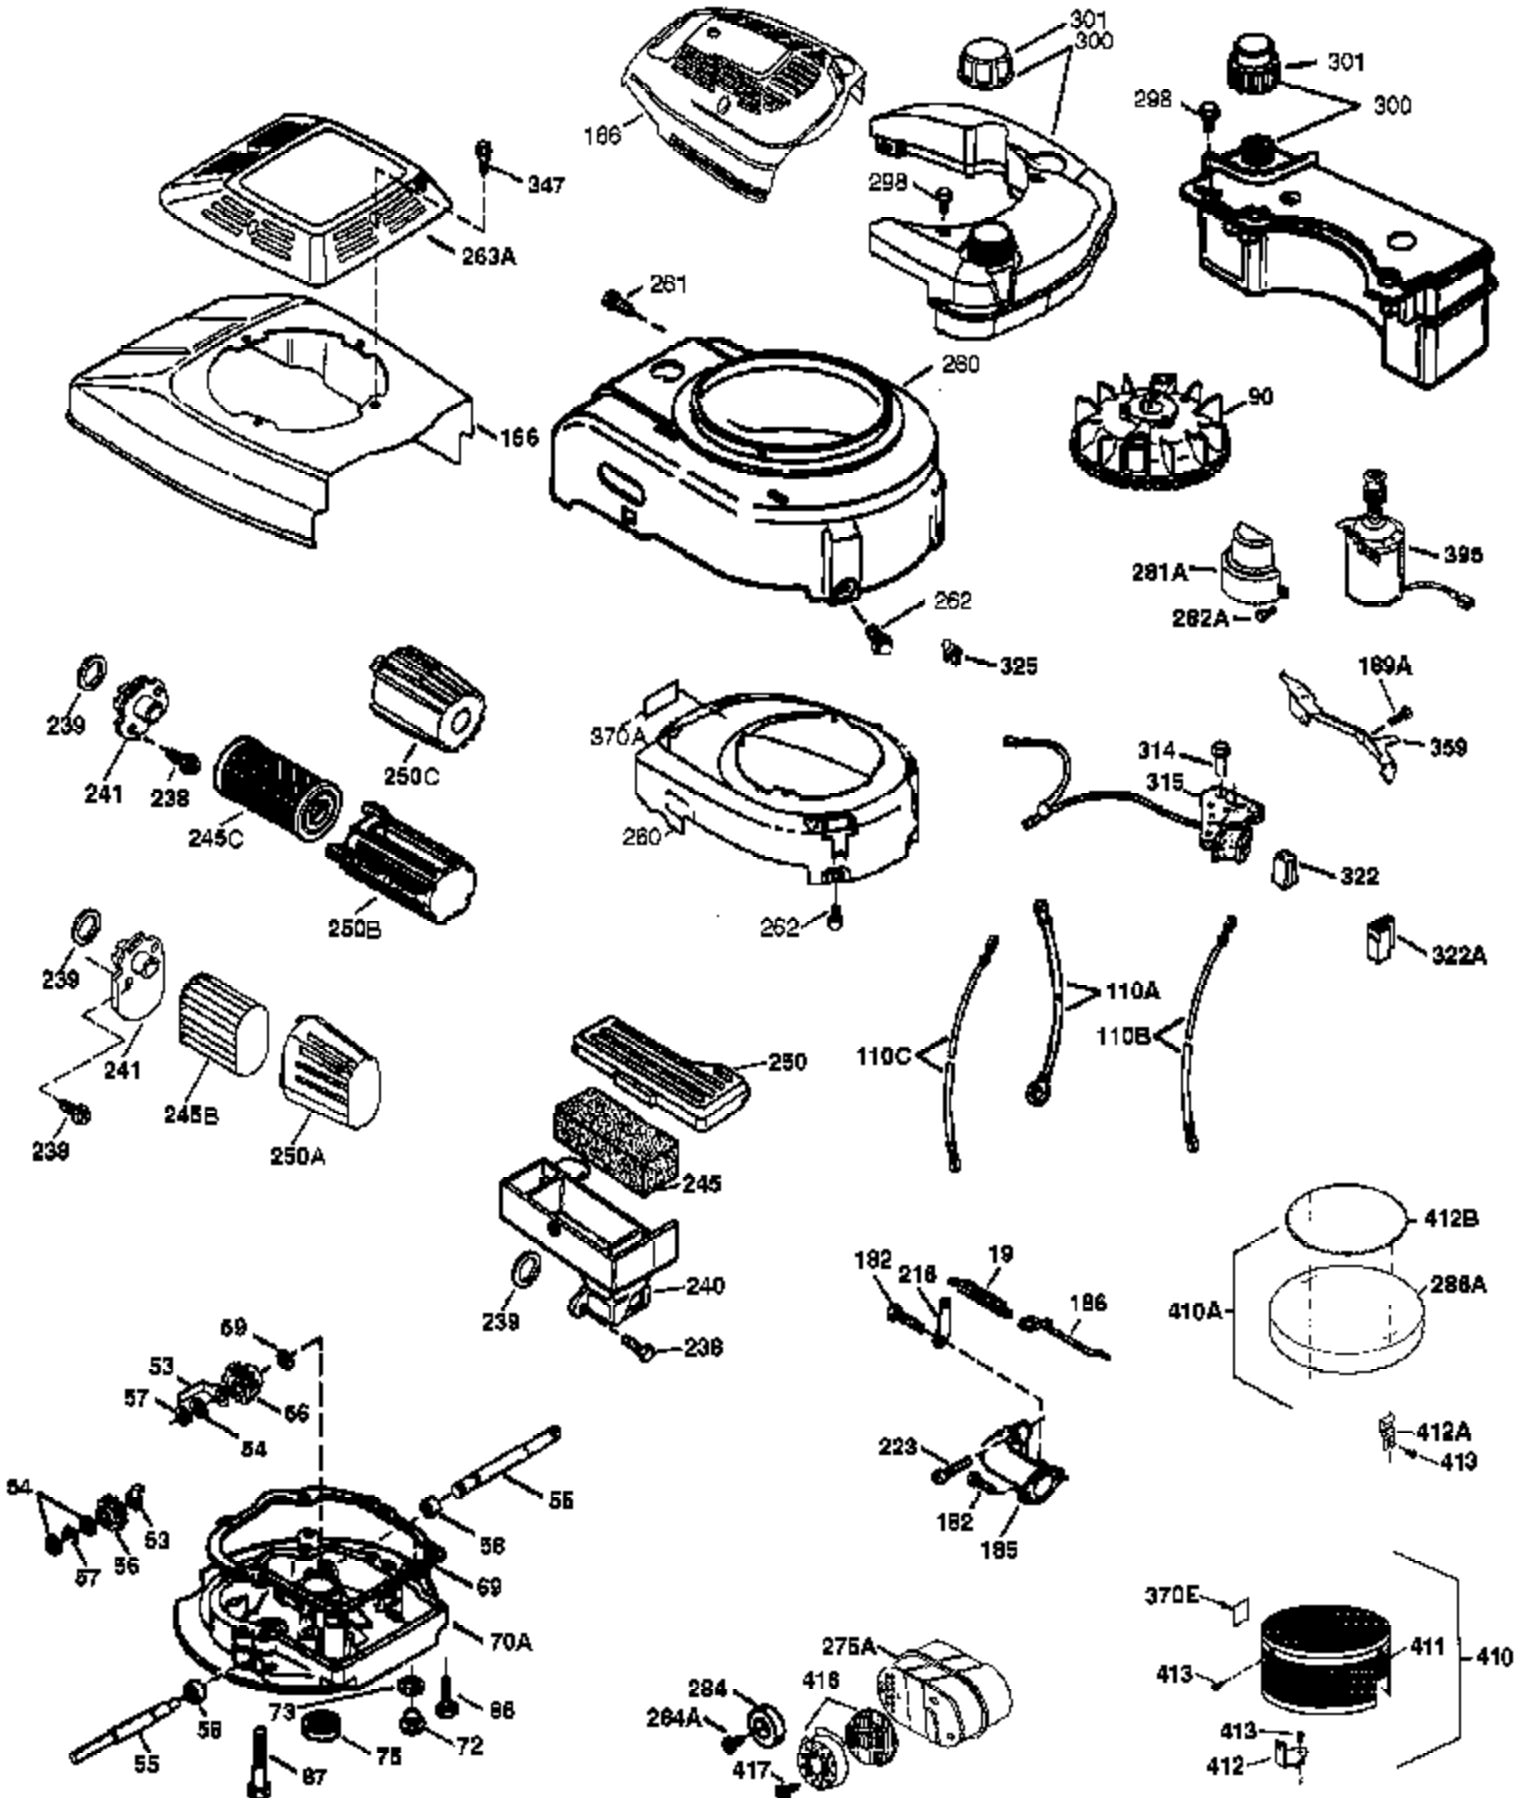

Ref #	Part Number	Qty	Description
19	36281	1	Extension Spring
41	40042	1	Piston & Pin Ass'y. (Std.) (Incl. 43)
41	40043	1	Piston & Pin Ass'y. (.010" OS) (Incl. 43)
69	37797	1	Mounting Flange Gasket
75	27897	1	Oil Seal
86	650488	6	Screw, 1/4-20 x 1-1/4"
90	611213	1	Flywheel
182	6201	2	Screw, 1/4-28 x 7/8"
185	37466	1	Intake Pipe
186	34337	1	Governor Link
223	650451	2	Screw, 1/4-20 x 1"
238	650806	2	Screw, 10-32 x 5/8"
239	34338	1	* Air Cleaner Gasket
240	37115	1	Air Cleaner Body (Incl. 239)
245	37116	1	Air Cleaner Filter
250	37118	1	Air Cleaner Cover
260	37497	1	Blower Housing
261	30200	2	Screw, 10-24 x 9/16"
262	650831	2	Screw, 1/4-20 x 1/2"
298	28763	3	Screw, 10-32 x 35/64"
300	34476A	1	Fuel Tank (Incl. 292 & 301)
301	33032	1	Fuel Cap
359	37081	1	Blower Housing Guard