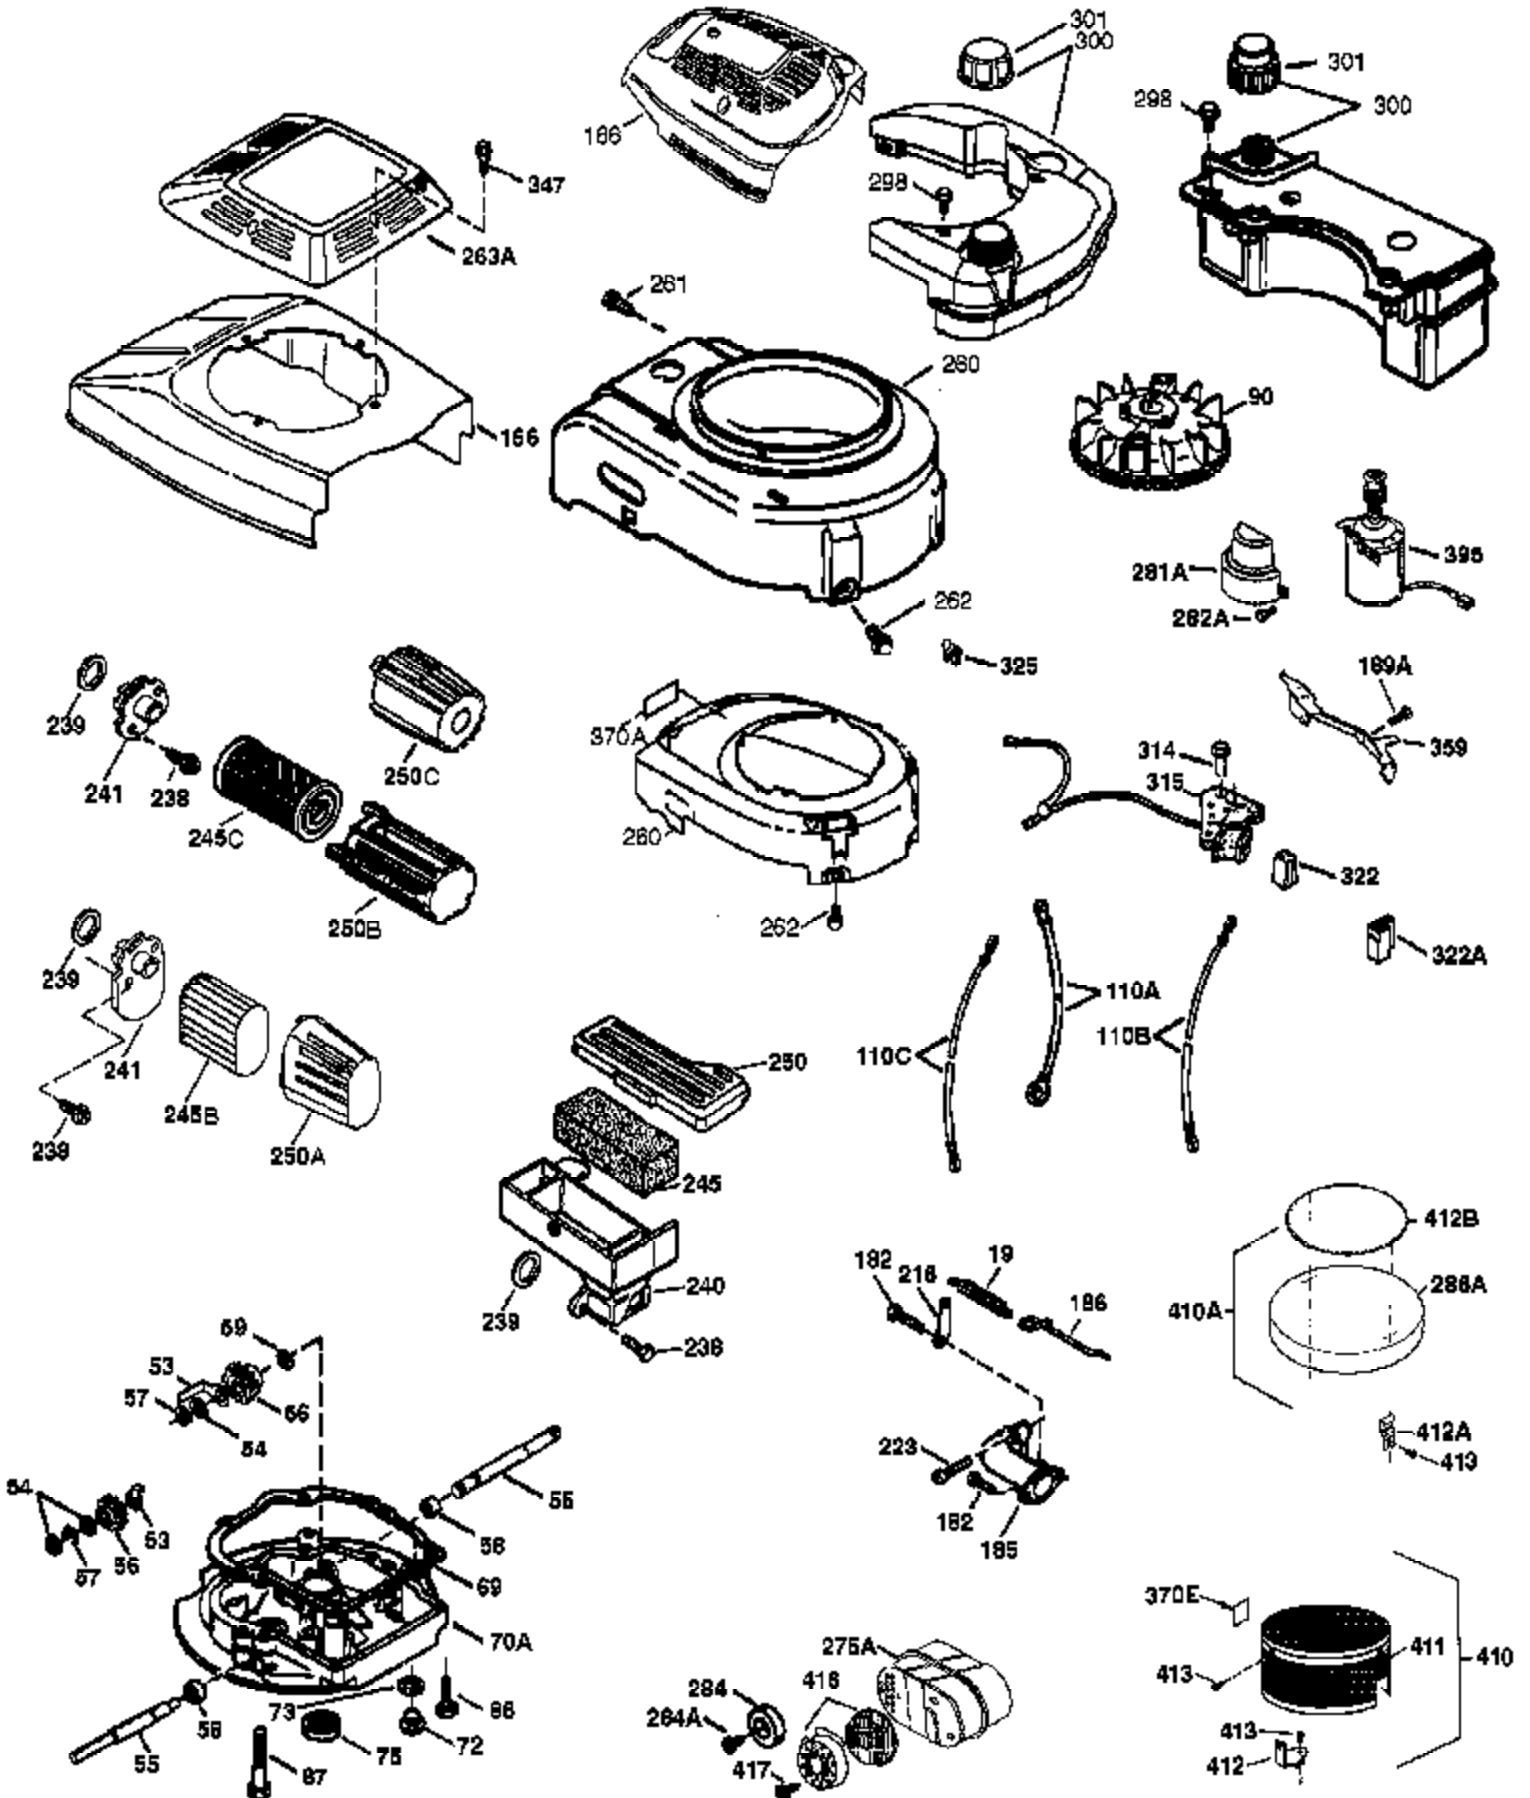

Engine Parts List #2

Ref #	Part Number	Qty	Description
19	37329	1	Extension Spring
41	40025	1	Piston & Pin Ass'y. (Std.) (Incl. 43)
41	40026	1	Piston & Pin Ass'y. (.010" OS) (Incl. 43)
69	37609	1	* Mounting Flange Gasket
75	27897	1	Oil Seal
86	650488	6	Screw, 1/4-20 x 1-1/4"
90	611213	1	Flywheel
182	6201	2	Screw, 1/4-28 x 7/8"
185	36785	1	Intake Pipe
186	36255	1	Governor Link
223	650451	2	Screw, 1/4-20 x 1"
238	650932	2	Screw, 10-32 x 49/64"
239	34338	1	* Air Cleaner Gasket
241	36919	1	Air Cleaner Collar
245	36905	1	Air Cleaner Filter
250	37122	1	Air Cleaner Cover
251A	650886	1	Wing Nut, 1/4-20
260	37213A	1	Blower Housing
261	30200	1	Screw, 10-24 x 9/16"
262	650831	2	Screw, 1/4-20 x 1/2"
300	35586	1	Fuel Tank (Incl. 292 & 301)
301	36246	1	Fuel Cap
411	37322	1	Debris Screen
412	37323	1	Debris Screen Bracket
413	650910	3	Screw, 8-32 x 1/4"