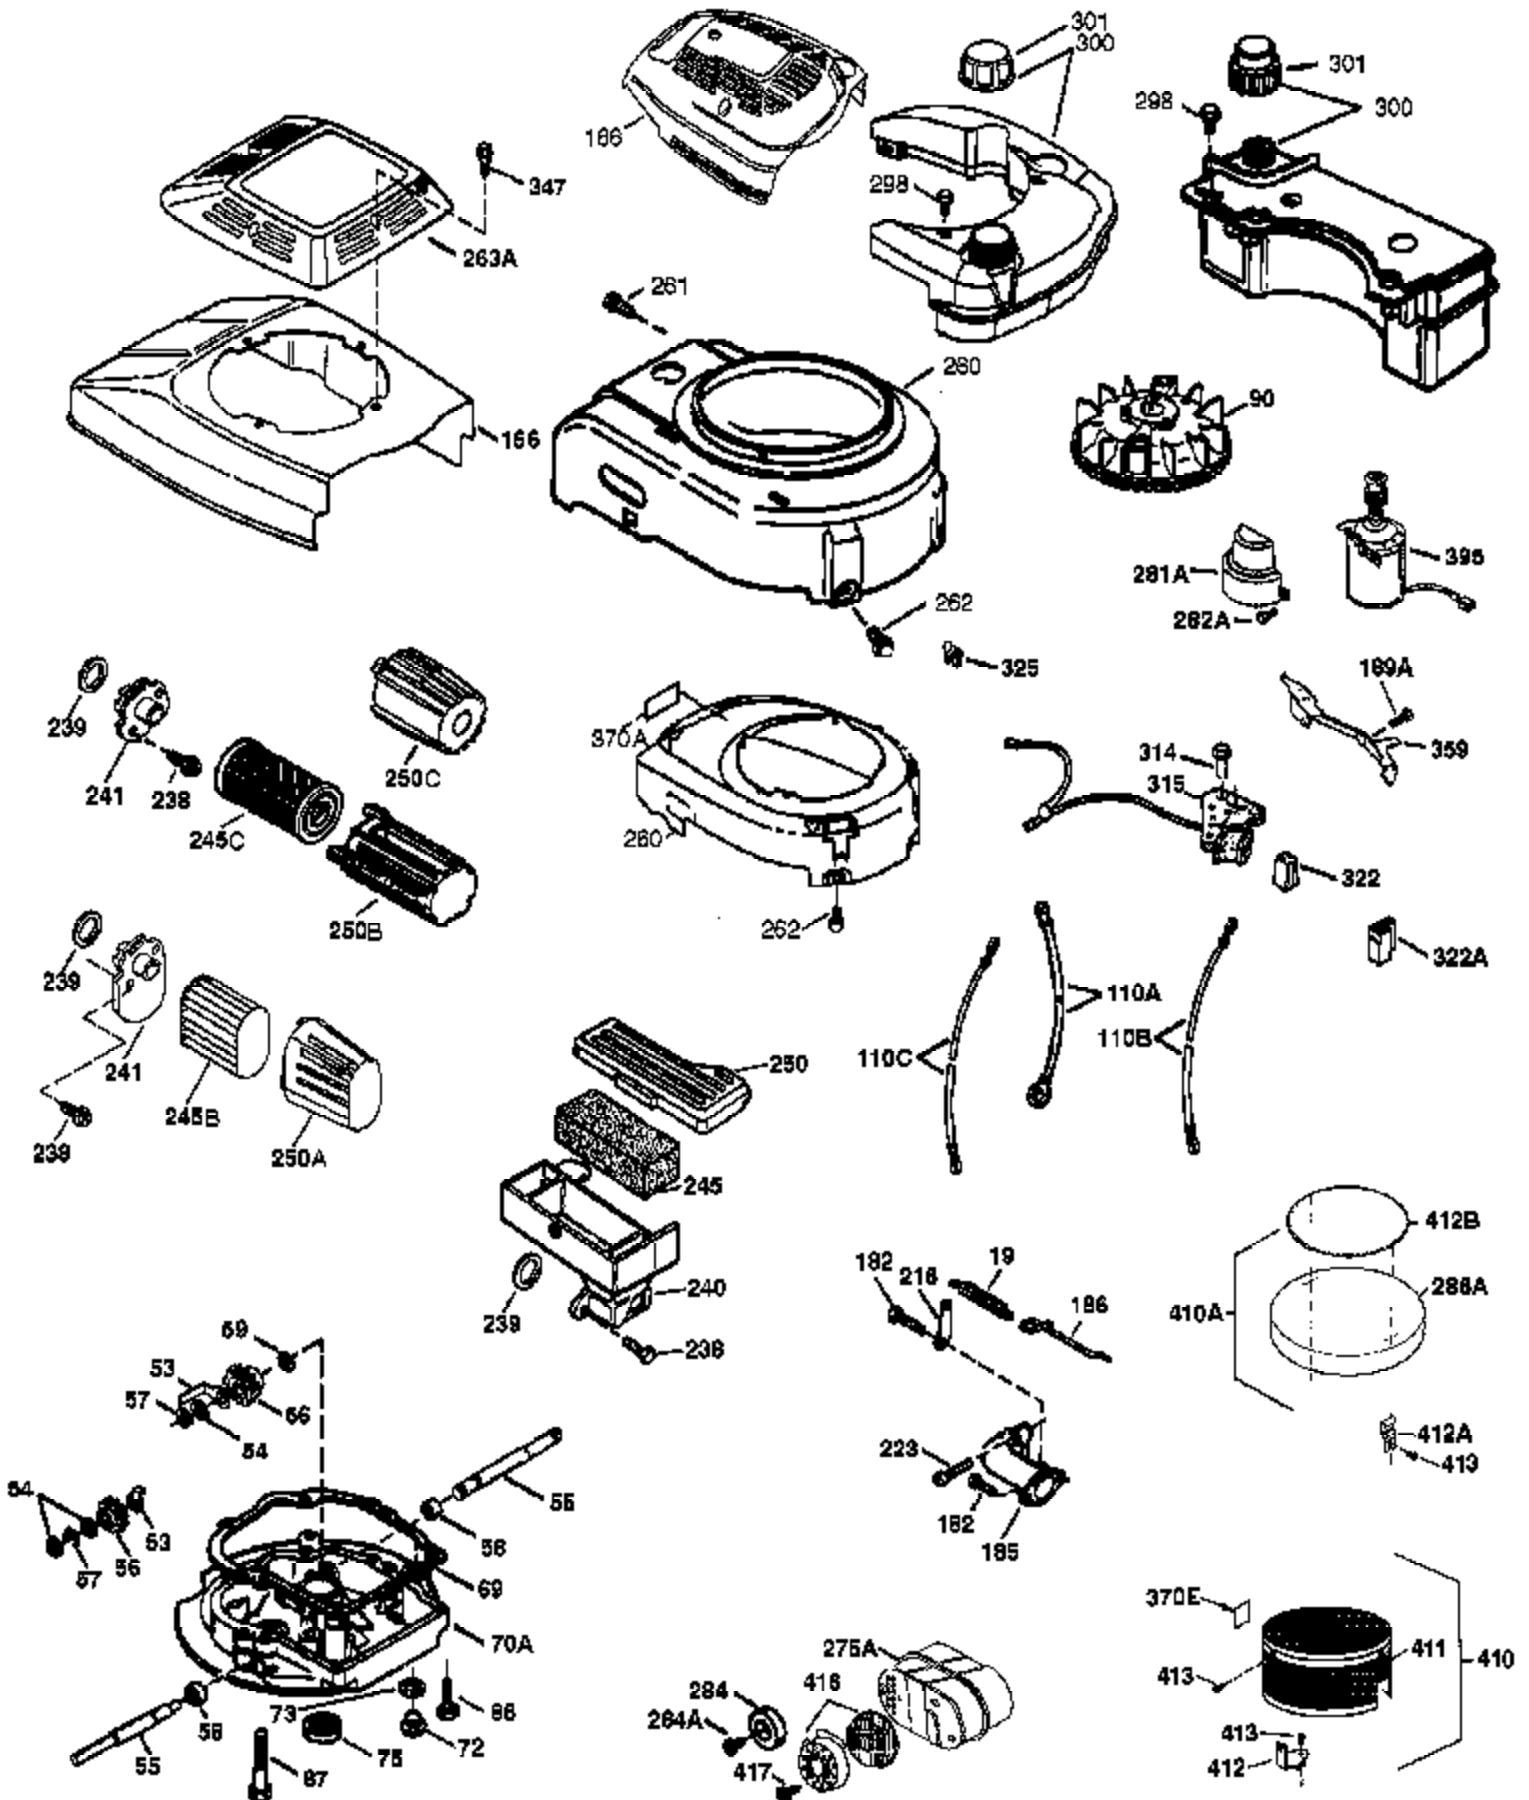

Ref #	Part Number	Qty	Description
19	37329	1	Governor Spring
41	40025	1	Piston & Pin Ass'y. (Std.) (Incl. 43)
41	40026	1	Piston & Pin Ass'y. (.010" OS) (Incl. 43)
69	37609	1	* Mounting Flange Gasket
72	37614	1	Oil Drain Plug
75	27897	1	Oil Seal
86	650488	6	Screw, 1/4-20 x 1-1/4"
90	611213	1	Flywheel
182	6201	2	Screw, 1/4-28 x 7/8"
185	36785	1	Intake Pipe
186	36255	1	Governor Link
189A	650765	1	Screw, 10-32 x 1/2"
223	650451	2	Screw, 1/4-20 x 1"
238	650932	2	Screw, 10-32 x 49/64"
239	34338	1	* Air Cleaner Gasket
241	36919	1	Air Cleaner Collar
245	36905	1	Air Cleaner Filter
250	37122	1	Air Cleaner Cover
260	37213A	1	Blower Housing
261	30200	2	Screw, 10-24 x 9/16"
262	650831	2	Screw, 1/4-20 x 1/2"
298	28763	2	Screw, 10-32 x 35/64"
300	35586	1	Fuel Tank (Incl. 292 & 301)
301	36246	1	Fuel Cap
359	36773	1	Flywheel Guard
370A	36261	2	Lubrication Decal
416	36085	1	Spark Arrestor Kit (Incl. 417)(Optional)
417	650821	1	Screw, 10-32 x 1/2" (Optional)
900	NONE	1	Replacement Engine,
900	750837B	1	Replacement S/B, order from 71-999