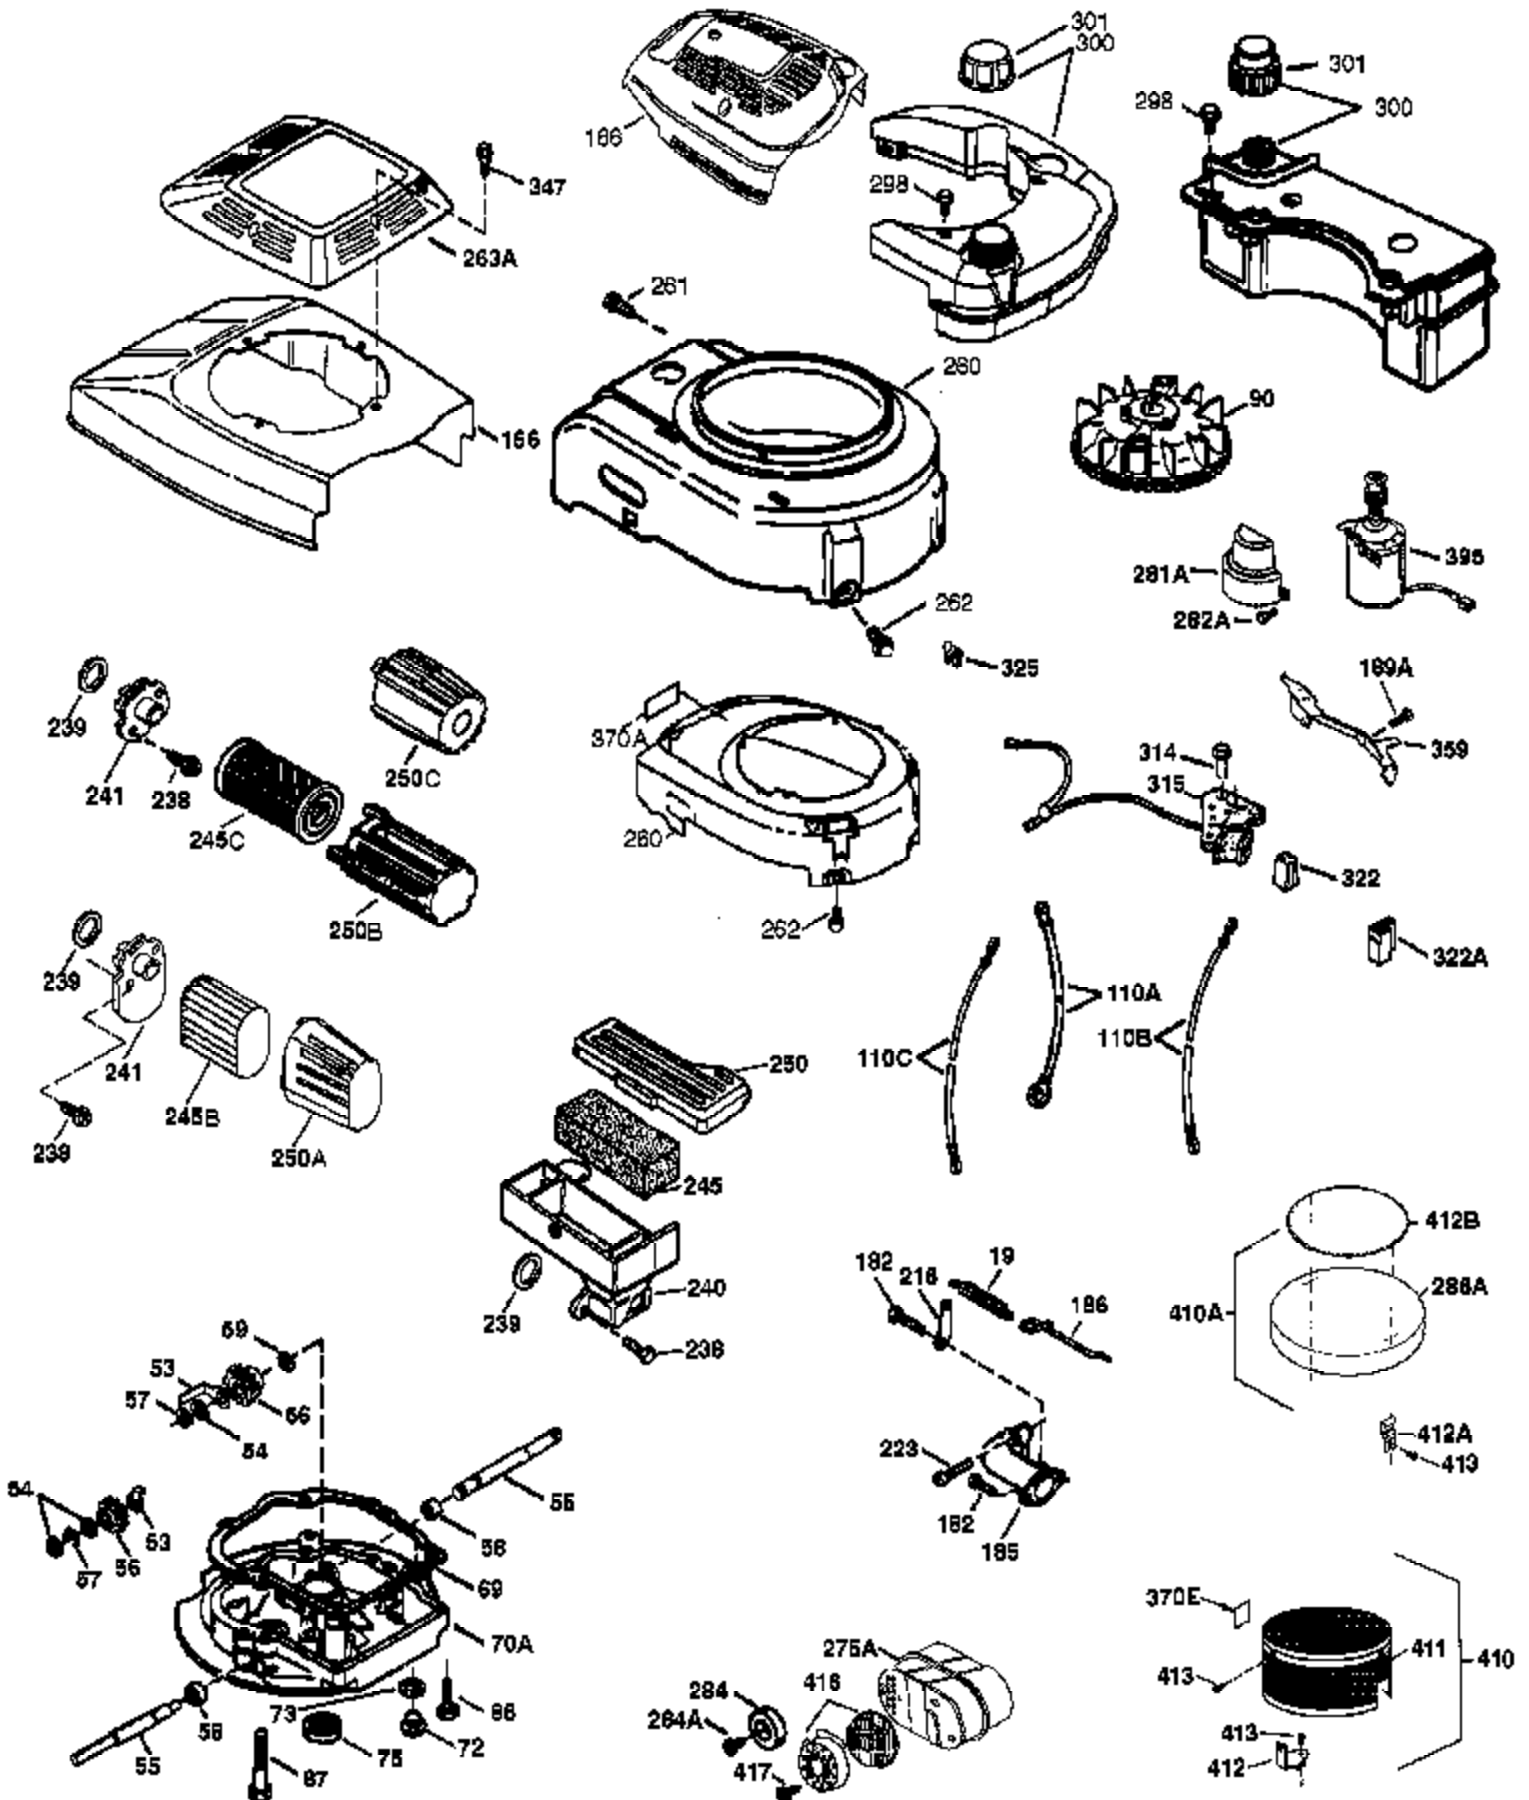

Ref #	Part Number	Qty	Description
19	37329	1	Extension Spring
41	40025	1	Piston & Pin Ass'y. (Std.) (Incl. 43)
41	40026	1	Piston & Pin Ass'y. (.010" OS) (Incl. 43)
69	37609	1	* Mounting Flange Gasket
72	37614	1	Oil Drain Plug
75	27897	1	Oil Seal
86	650488	6	Screw, 1/4-20 x 1-1/4"
90	611213	1	Flywheel
182	6201	2	Screw, 1/4-28 x 7/8"
185	36785	1	Intake Pipe
186	36255	1	Governor Link
223	650451	2	Screw, 1/4-20 x 1"
238	650932	2	Screw, 10-32 x 49/64"
239	34338	1	* Air Cleaner Gasket
241	36919	1	Air Cleaner Collar
245	36905	1	Air Cleaner Filter
250	37122	1	Air Cleaner Cover
260	36980	1	Blower Housing
261	30200	2	Screw, 10-24 x 9/16"
262	650831	2	Screw, 1/4-20 x 1/2"
263A	37345	1	Starter Grill
298	28763	2	Screw, 10-32 x 35/64"
300	36916	1	Fuel Tank (Incl. 292 & 301)
301	36246	1	Fuel Cap
347	651038	1	Screw, 10-32 x 27/32"
370A	36261	2	Lubrication Decal
370E	34387	1	Air Cleaner Decal
416	36085	1	Spark Arrestor Kit (Incl. 417)(Optional)
417	650821	1	Screw, 10-32 x 1/2" (Optional)
900	750848C	1	Replacement Engine, order from 71-999
900	750837A	1	Replacement S/B, order from 71-999