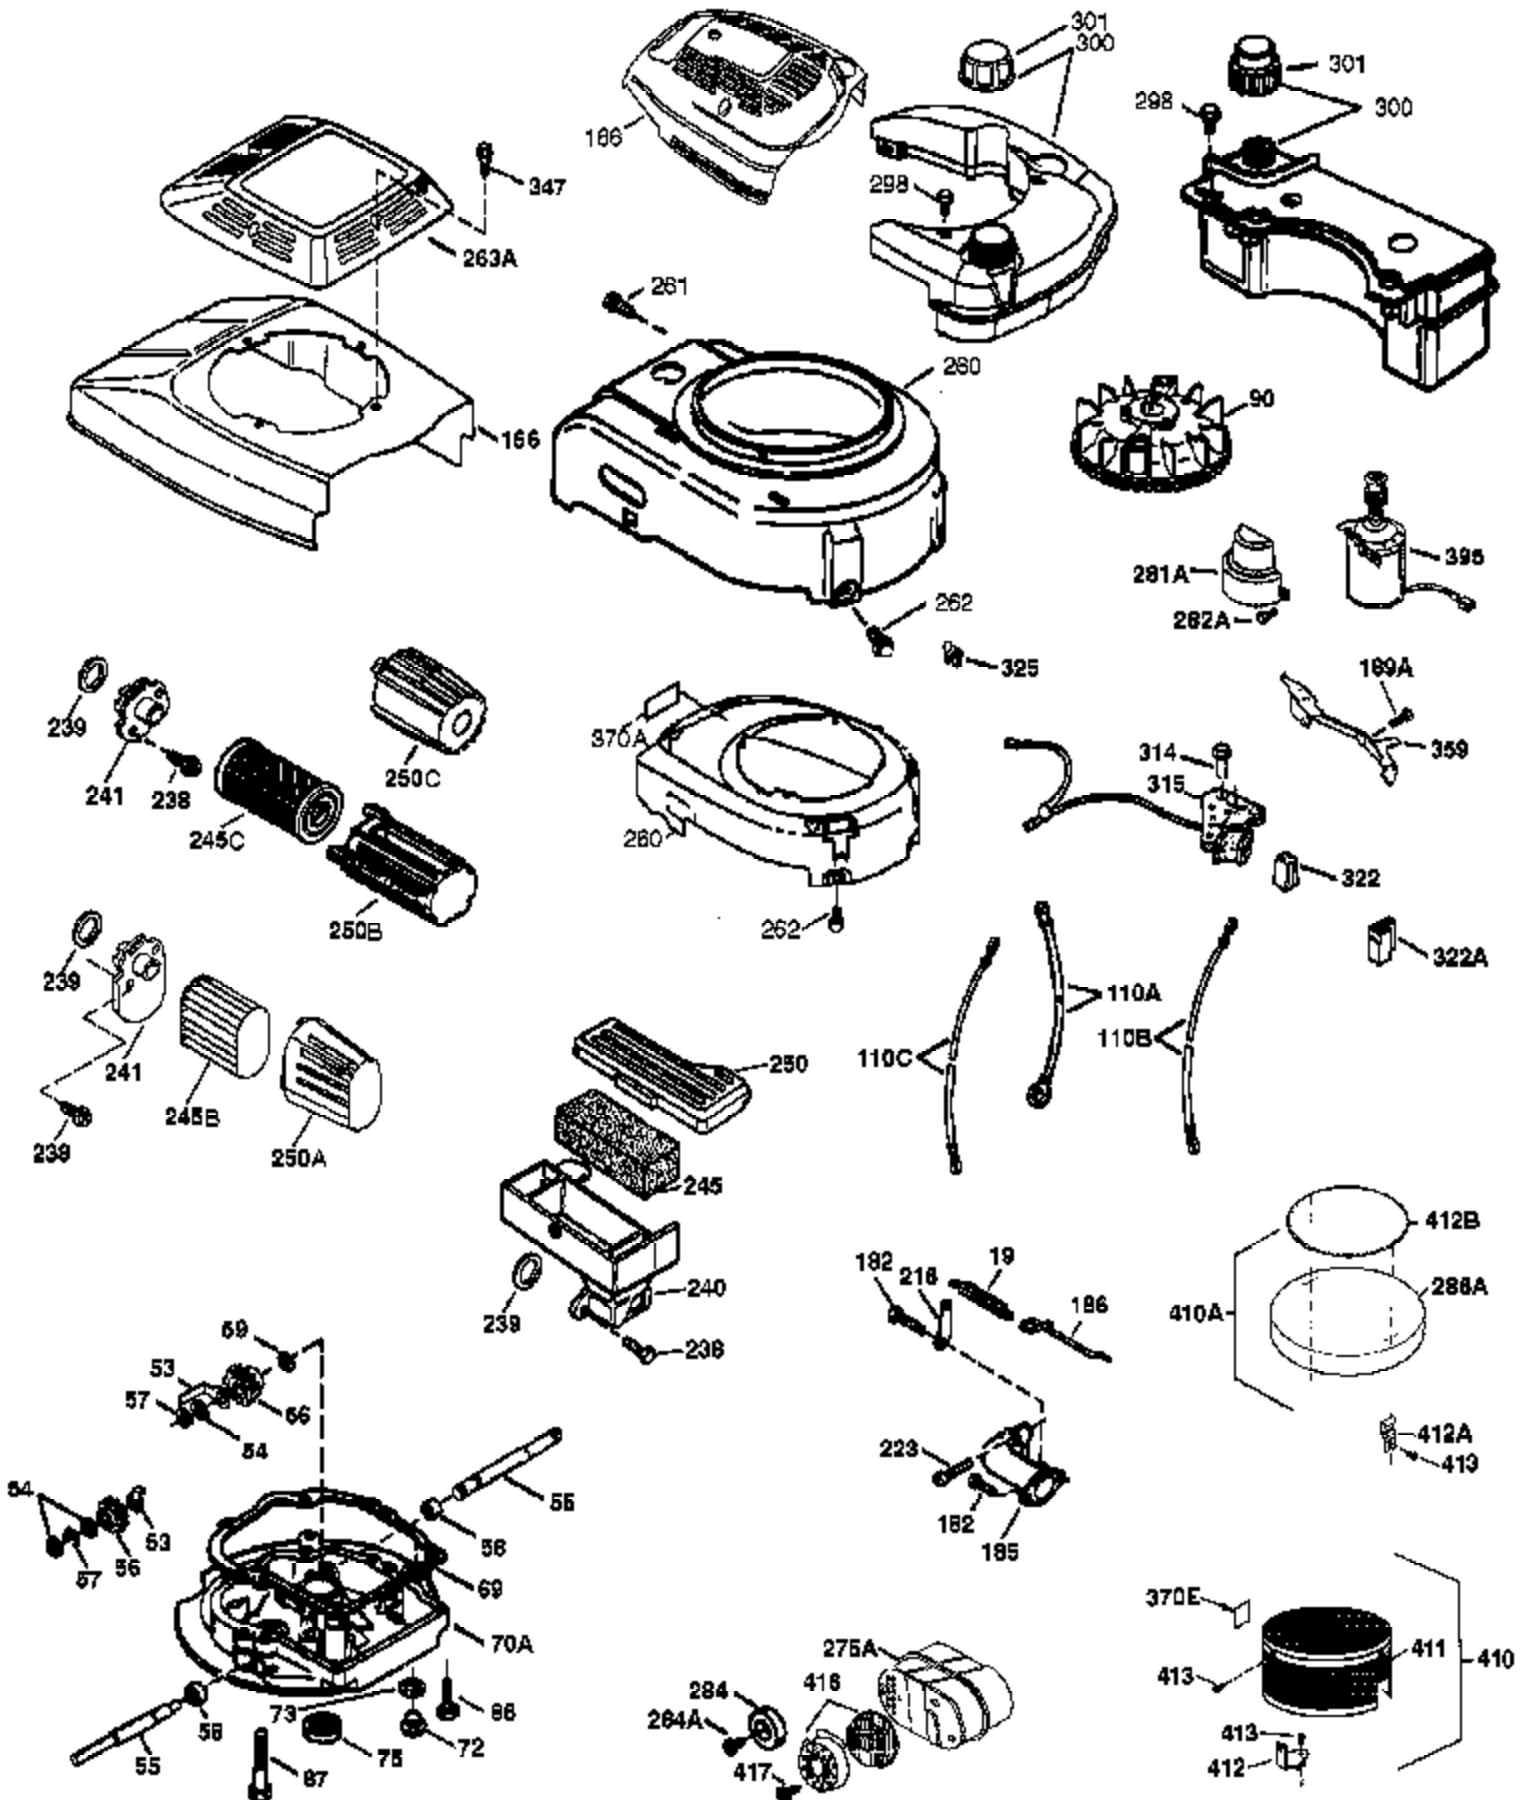

Ref #	Part Number	Qty	Description
19	37329	1	Extension Spring
41	40025	1	Piston & Pin Ass'y. (Std.) (Incl. 43)
41	40026	1	Piston & Pin Ass'y. (.010" OS) (Incl. 43)
69	37609	1	* Mounting Flange Gasket
72	37614	1	Oil Drain Plug
75	27897	1	Oil Seal
86	650488	6	Screw, 1/4-20 x 1-1/4"
90	611213	1	Flywheel
182	6201	2	Screw, 1/4-28 x 7/8"
185	36785	1	Intake Pipe
186	36255	1	Governor Link
223	650451	2	Screw, 1/4-20 x 1"
238	650932	2	Screw, 10-32 x 49/64"
239	34338	1	* Air Cleaner Gasket
241	36919	1	Air Cleaner Collar
245	36905	1	Air Cleaner Filter
250	37122	1	Air Cleaner Cover
260	36980	1	Blower Housing
261	30200	2	Screw, 10-24 x 9/16"
262	650831	2	Screw, 1/4-20 x 1/2"
263A	37345	1	Starter Grill
298	28763	2	Screw, 10-32 x 35/64"
300	36916	1	Fuel Tank (Incl. 292 & 301)
301	36246	1	Fuel Cap
347	651038	1	Screw, 10-32 x 27/32"
370A	36261	2	Lubrication Decal
370E	34387	1	Air Cleaner Decal
416	36085	1	Spark Arrestor Kit (Incl. 417)(Optional)
417	650821	1	Screw, 10-32 x 1/2" (Optional)
900	750848C	1	Replacement Engine (Not Available in California) order from 71-999
900	750837A	1	Replacement S/B order from 71-999