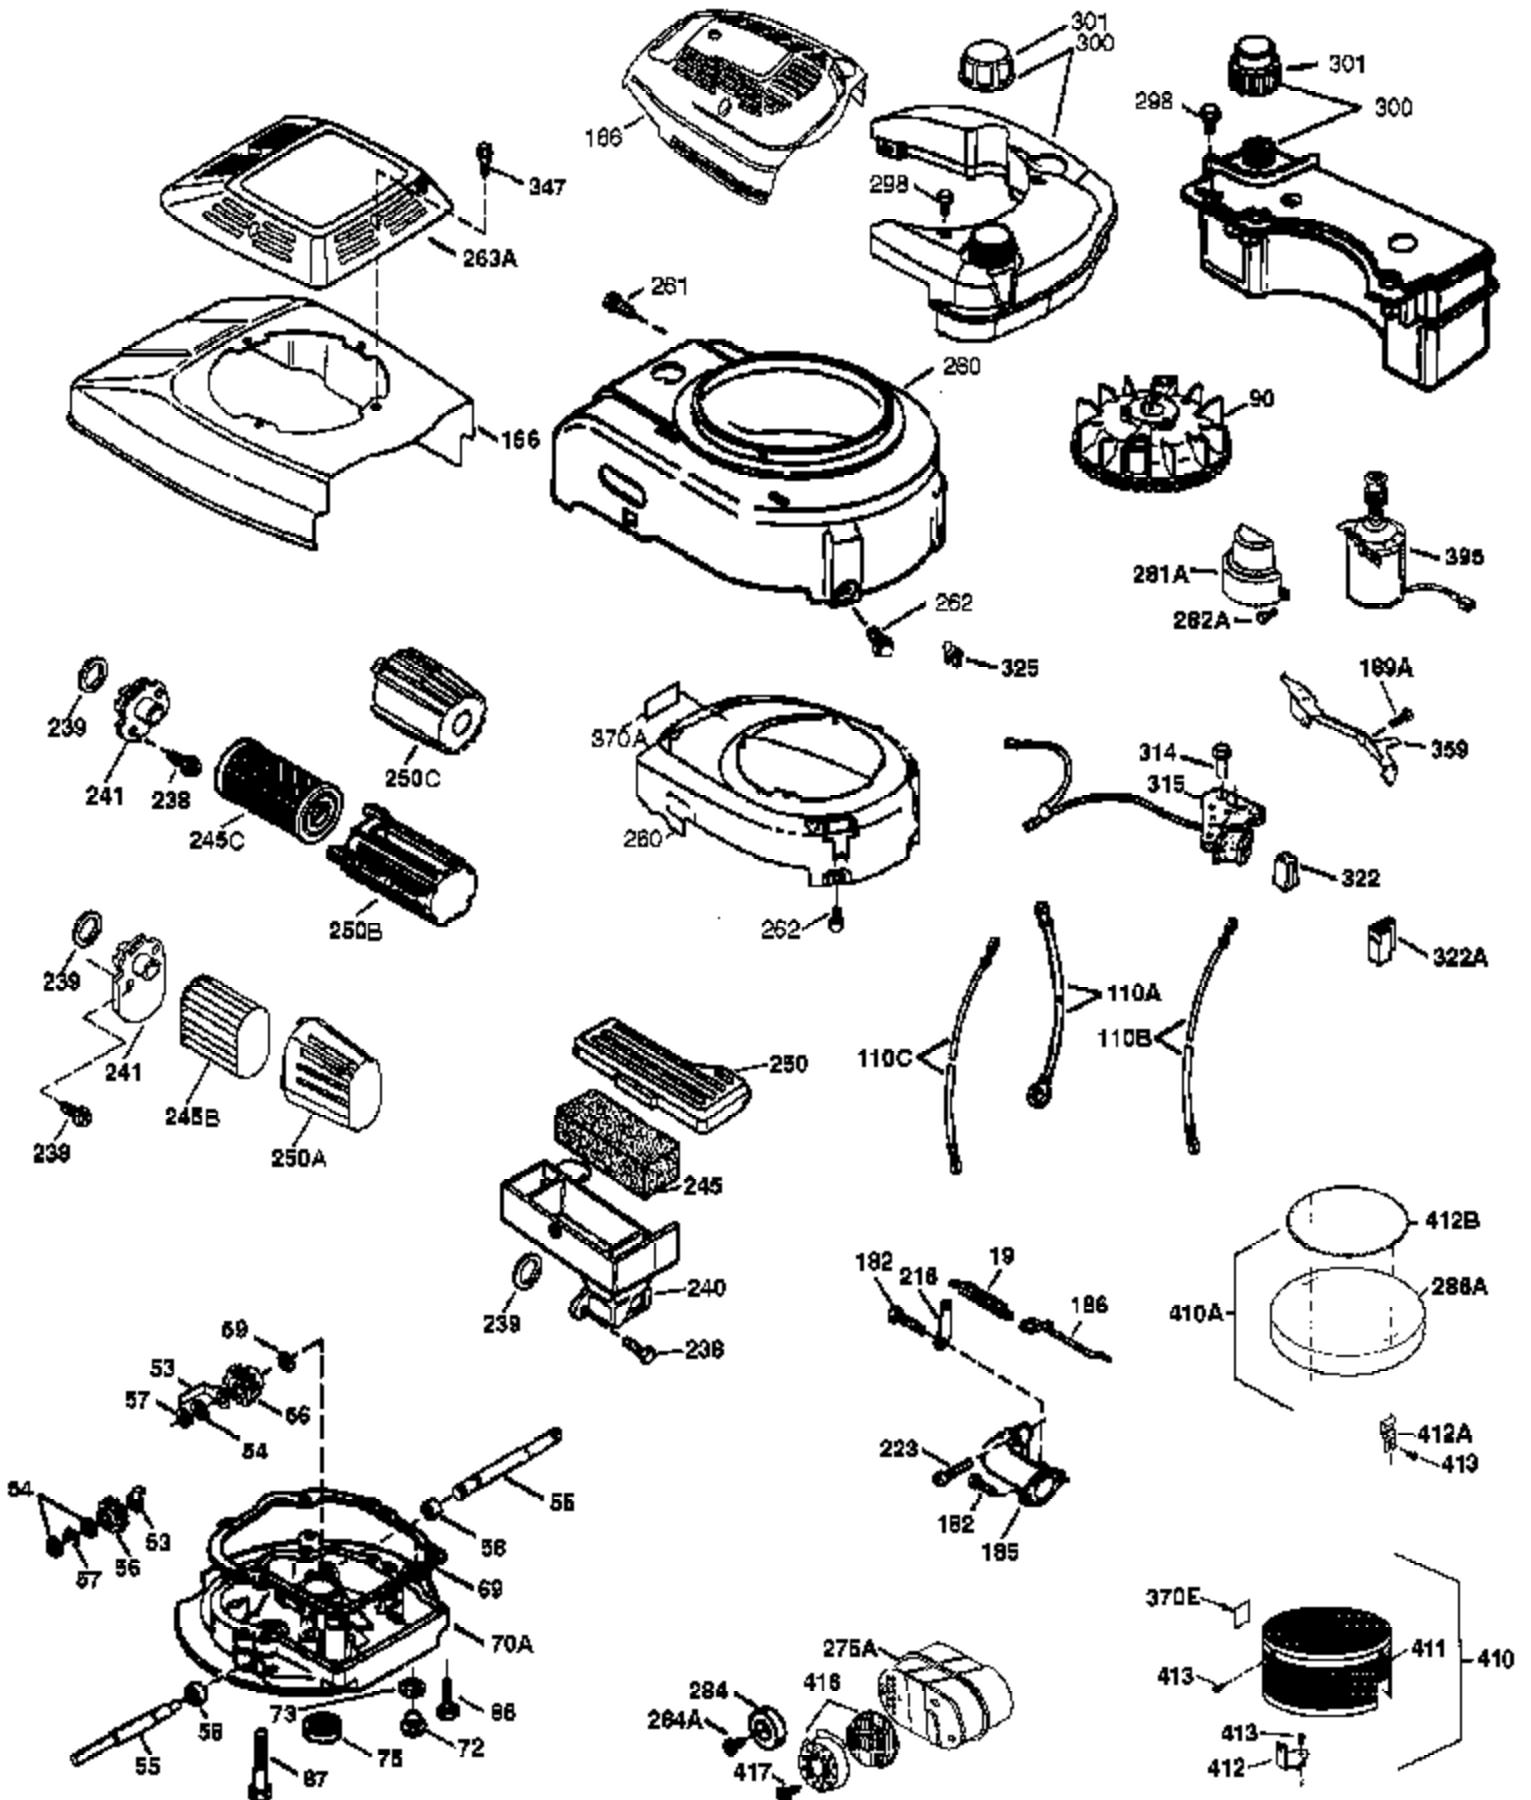

Engine Parts List #2

Ref #	Part Number	Qty	Description
19	36281	1	Extension Spring
41	40025	1	Piston & Pin Ass'y. (Std.) (Incl. 43)
41	40026	1	Piston & Pin Ass'y. (.010" OS) (Incl. 43)
69	37609	1	* Mounting Flange Gasket
72	37614	1	Oil Drain Plug
75	27897	1	Oil Seal
86	650488	6	Screw, 1/4-20 x 1-1/4"
90	611112	1	Flywheel
166	37649	1	Engine Shroud
182	6201	2	Screw, 1/4-28 x 7/8"
185	36785	1	Intake Pipe
186	32653	1	Governor Spring
216	33086	1	R.P.M. Adjusting Lever
223	650451	2	Screw, 1/4-20 x 1"
238	650932	2	Screw, 10-32 x 49/64"
239	34338	1	* Air Cleaner Gasket
241	35797	1	A/C Collar
245	35066	1	A/C Filter
250	35986	1	A/C Cover (Black)
260	36960	1	Blower Housing
261	30200	2	Screw, 10-24 x 9/16"
262	650831	2	Screw, 1/4-20 x 1/2"
300	35586	1	Fuel Tank (Incl. 292 & 301)
301	36246	1	Fuel Cap
347	650898A	3	Screw, 10-32 x 27/32"
370A	36261	1	Lubrication Decal
416	36085	1	Spark Arrestor Kit (Incl. 417)(Optional)
417	650821	1	Screw, 10-32 x 1/2" (Optional)