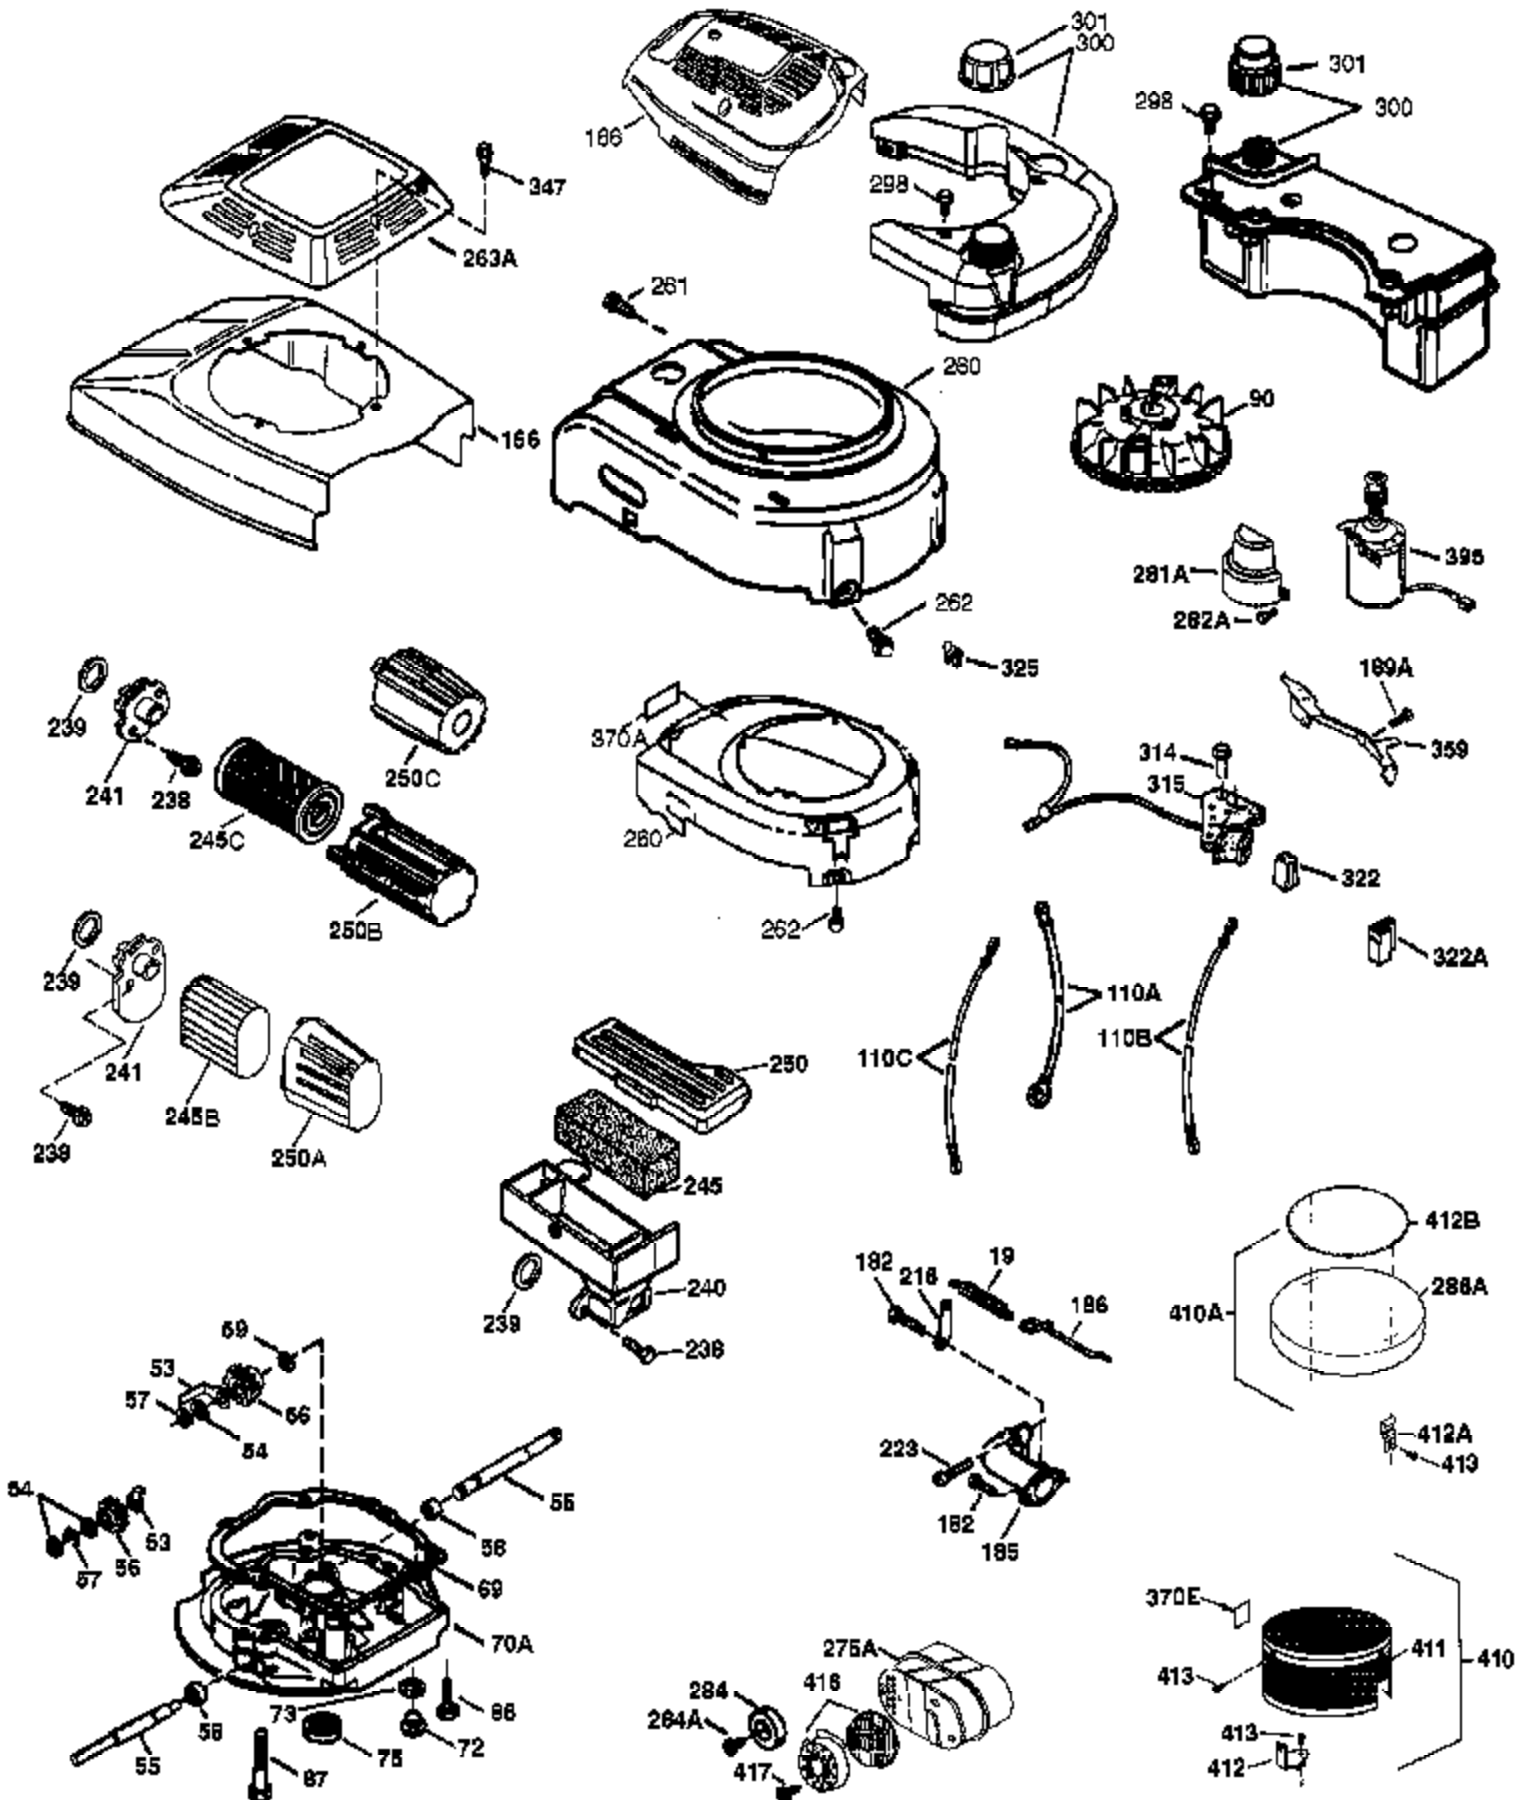

Engine Parts List #2

Ref #	Part Number	Qty	Description
19	36281	1	Extension Spring
41	40025	1	Piston & Pin Ass'y. (Std.) (Incl. 43)
41	40026	1	Piston & Pin Ass'y. (.010" OS) (Incl. 43)
69	35261	1	* Mounting Flange Gasket
72	30572	1	Oil Drain Plug (Incl. 73)
73	28833	1	Drain Plug Gasket
75	27897	1	Oil Seal
86	650488	6	Screw, 1/4-20 x 1-1/4"
90	611112	1	Flywheel
110A	37331	1	Ground Wire
182	6201	2	Screw, 1/4-28 x 7/8"
185	36785	1	Intake Pipe
186	34337	1	Governor Link
223	650451	2	Screw, 1/4-20 x 1"
238	650806	2	Screw, 10-32 x 1/2"
239	34338	1	* Air Cleaner Gasket
240	37115	1	Air Cleaner Body (Incl. 239)
245	37116	1	Air Cleaner Filter
250	37118	1	Air Cleaner Cover
260	37151	1	Blower Housing
261	30200	2	Screw, 10-24 x 9/16"
262	650831	2	Screw, 1/4-20 x 1/2"
300	35586	1	Fuel Tank (Incl. 292 & 301)
301	36246	1	Fuel Cap
370A	36261	1	Lubrication Decal
416	36085	1	Spark Arrestor Kit (Incl. 417)(Optional)
417	650821	1	Screw, 10-32 x 1/2" (Optional)
900	NONE		Replacement Engine
900	750856A	1	Replacement S/B order from 71-999