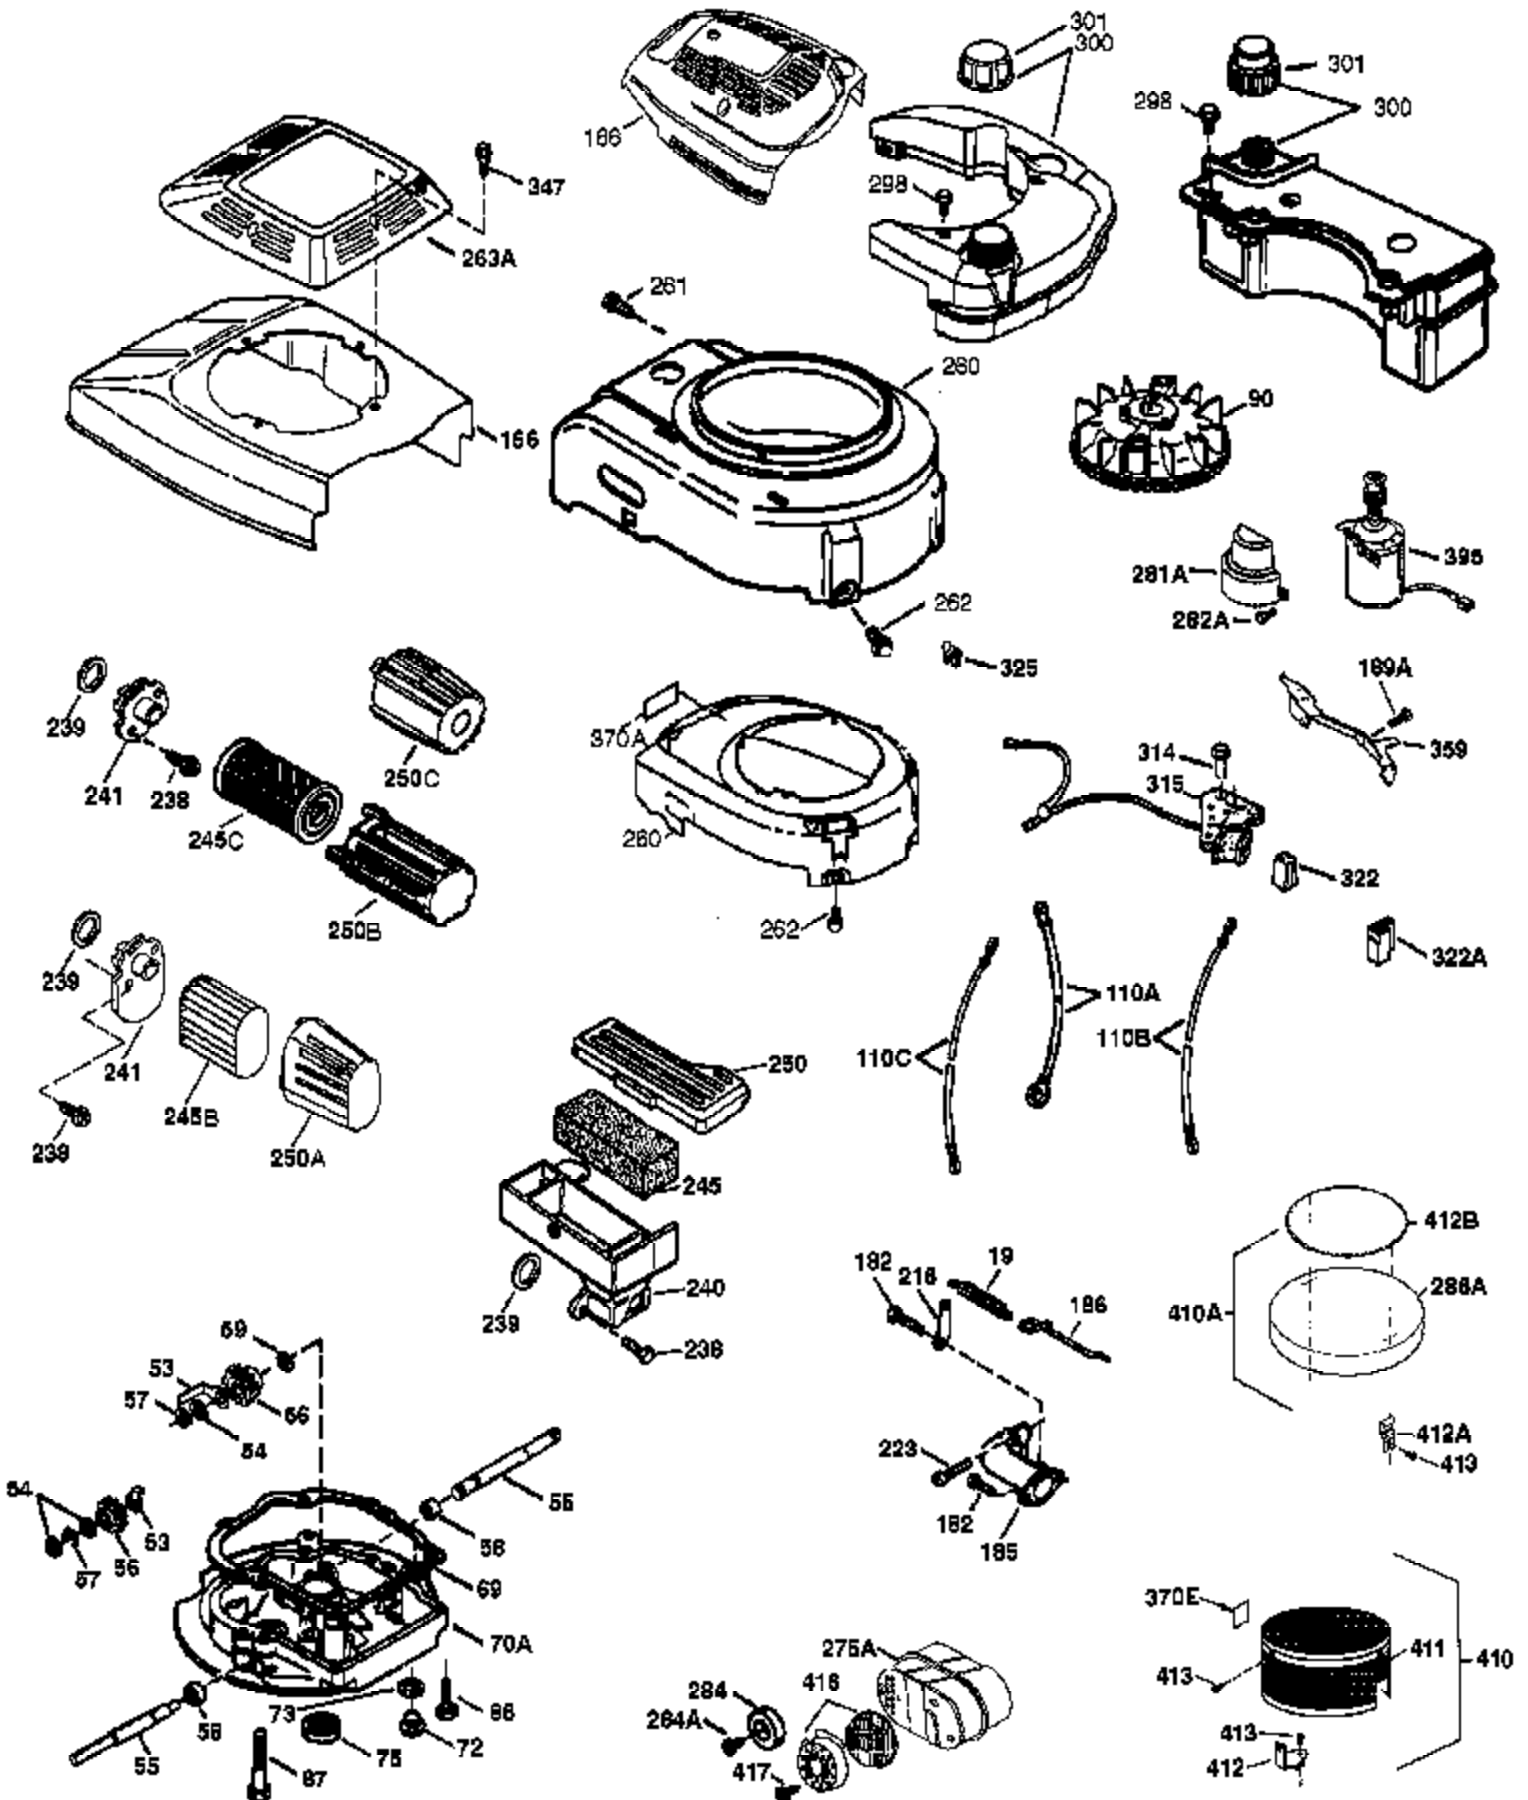

Engine Parts List #2

Ref #	Part Number	Qty	Description
19	36281	1	Extension Spring
41	40025	1	Piston & Pin Ass'y. (Std.) (Incl. 43)
41	40026	1	Piston & Pin Ass'y. (.010" OS) (Incl. 43)
69	35261	1	* Mounting Flange Gasket
72	30572	1	Oil Drain Plug (Incl. 73)
73	28833	1	Drain Plug Gasket
75	27897	1	Oil Seal
86	650488	6	Screw, 1/4-20 x 1-1/4"
90	611112	1	Flywheel
110A	37331	1	Ground Wire
182	6201	2	Screw, 1/4-28 x 7/8"
185	36785	1	Intake Pipe
186	34337	1	Governor Link
223	650451	2	Screw, 1/4-20 x 1"
238	650806	2	Screw, 10-32 x 1/2"
239	34338	1	* Air Cleaner Gasket
240	37115	1	Air Cleaner Body (Incl. 239)
245	37116	1	Air Cleaner Filter
250	37118	1	Air Cleaner Cover
260	37151	1	Blower Housing
261	30200	2	Screw, 10-24 x 9/16"
262	650831	2	Screw, 1/4-20 x 1/2"
300	35586	1	Fuel Tank (Incl. 292 & 301)
301	36246	1	Fuel Cap
370A	36261	1	Lubrication Decal
416	36085	1	Spark Arrestor Kit (Incl. 417)(Optional)
417	650821	1	Screw, 10-32 x 1/2" (Optional)
900	0		Replacement Engine NONE, order from 7 1-999
900	0	1	Replacement Short Block 750856, order form 71-999