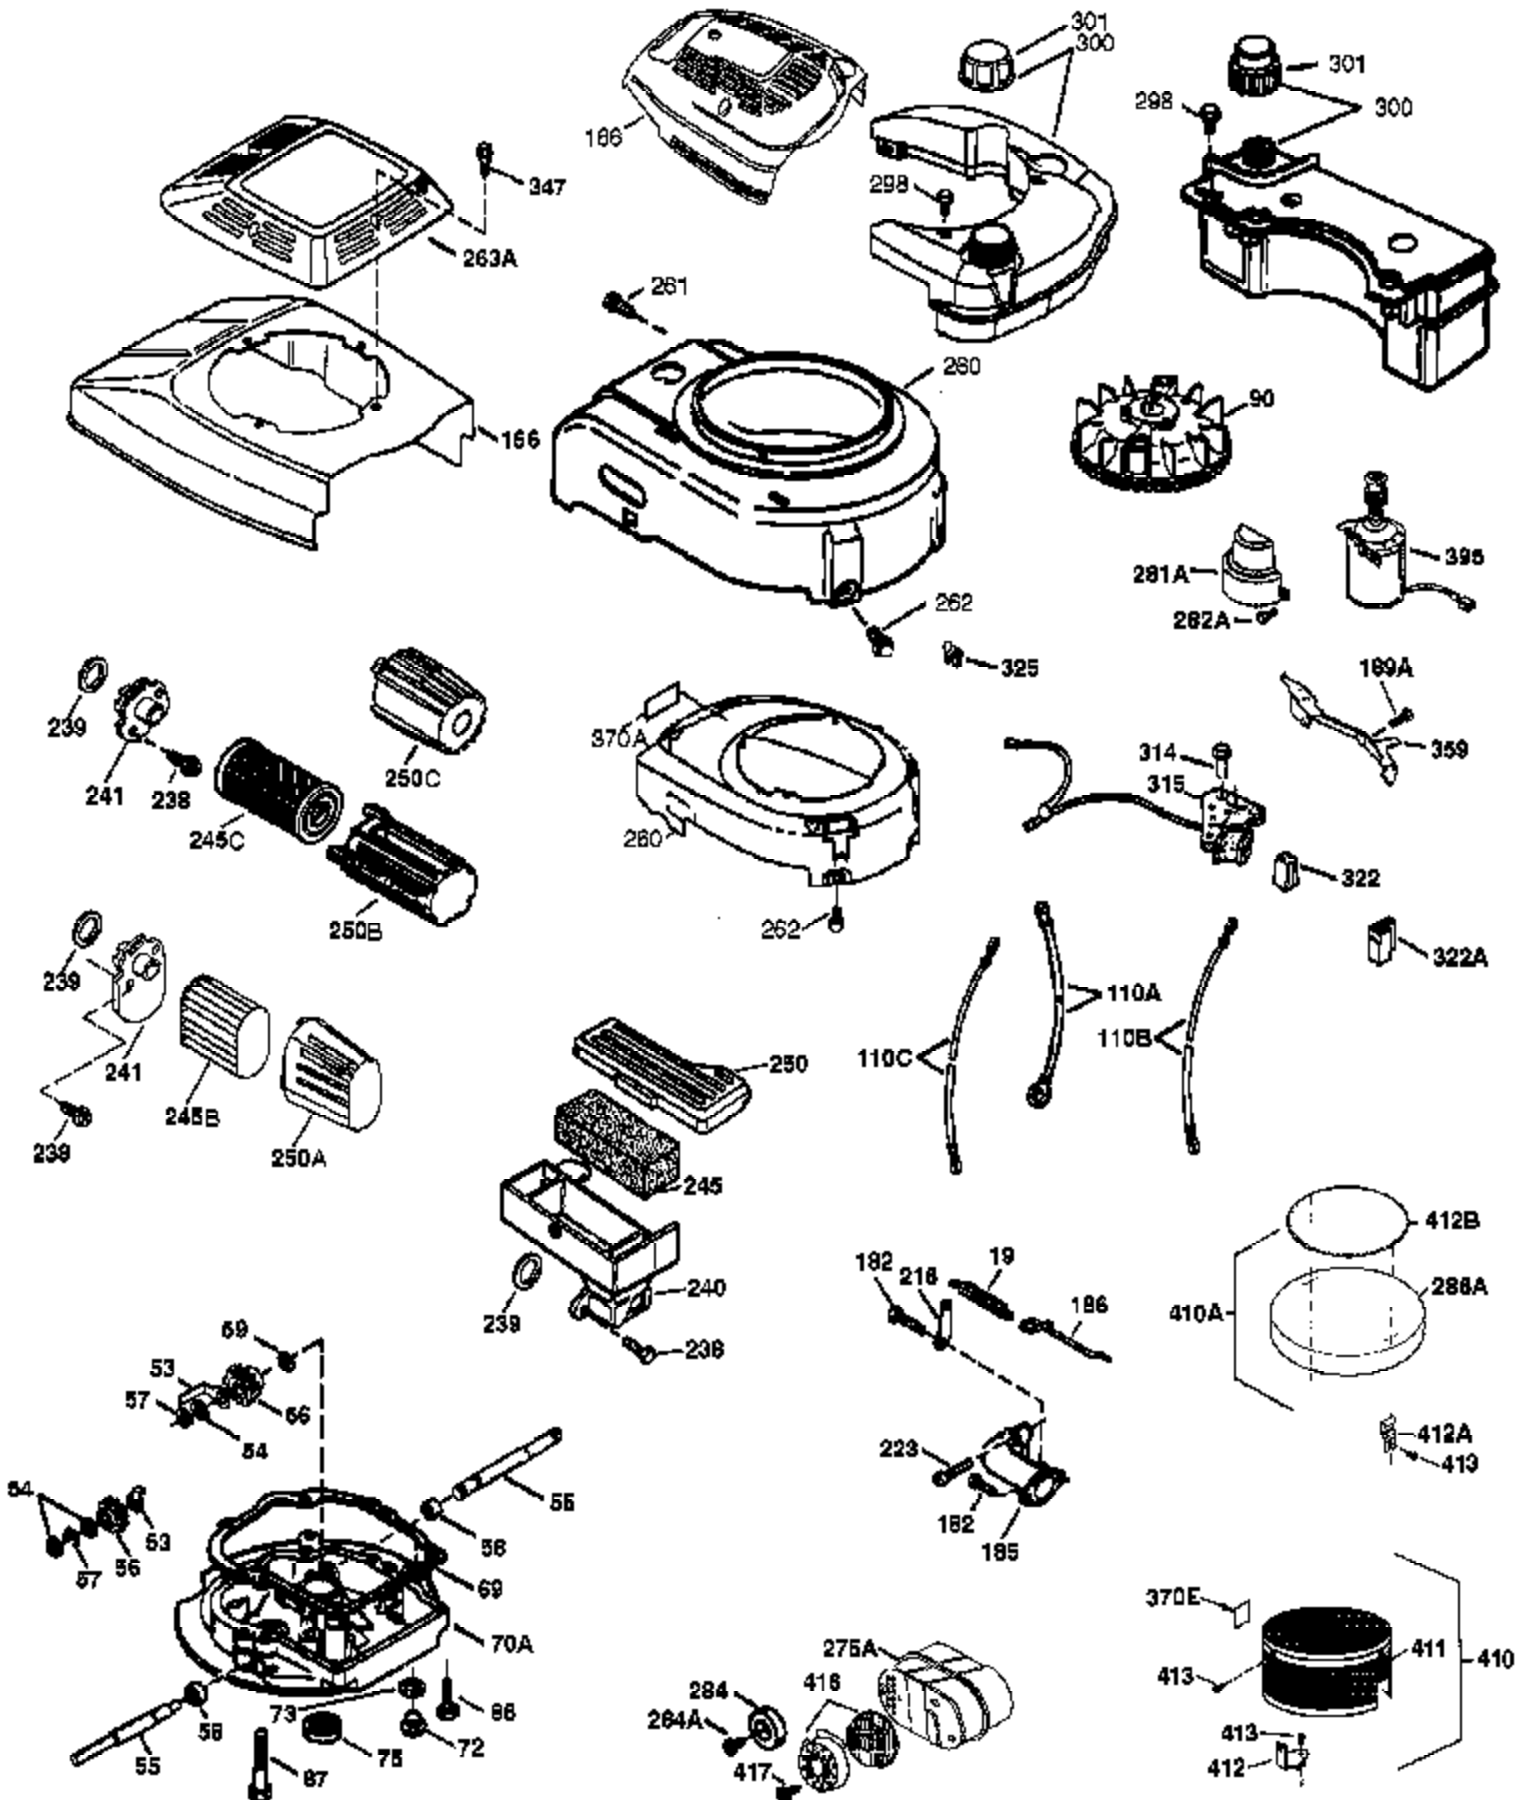

Ref #	Part Number	Qty	Description
19	36281	1	Extension Spring
41	40025	1	Piston & Pin Ass'y. (Std.) (Incl. 43)
41	40026	1	Piston & Pin Ass'y. (.010" OS) (Incl. 43)
69	35261	1	* Mounting Flange Gasket
72	30572	1	Oil Drain Plug (Incl. 73)
73	28833	1	Drain Plug Gasket
75	27897	1	Oil Seal
86	650488	6	Screw, 1/4-20 x 1-1/4"
90	611112	1	Flywheel
182	6201	2	Screw, 1/4-28 x 7/8"
185	36785	1	Intake Pipe
186	34337	1	Governor Link
223	650451	2	Screw, 1/4-20 x 1"
238	650932	2	Screw, 10-32 x 49/64"
239	34338	1	* Air Cleaner Gasket
241	36919	1	Air Cleaner Collar
245	36905	1	Air Cleaner Filter
250	37122	1	Air Cleaner Cover
260	36980	1	Blower Housing
261	30200	2	Screw, 10-24 x 9/16"
262	650831	2	Screw, 1/4-20 x 1/2"
263A	37184	1	Starter Grill
298	28763	2	Screw, 10-32 x 35/64"
300	36916	1	Fuel Tank (Incl. 292 & 301)
301	36246	1	Fuel Cap
325	37152	1	Spring Clip
347	651038	1	Screw, 10-32 x 27/32"
370A	36261	1	Lubrication Decal
416	36085	1	Spark Arrestor Kit (Incl. 416)(Optional)
417	650821	1	Screw, 10-32 x 1/2" (Optional)
900	0	1	Replacement Engine 750808D, order from 71-999.
900	0	1	Replacement Short Block 750832B, order from 71-999.