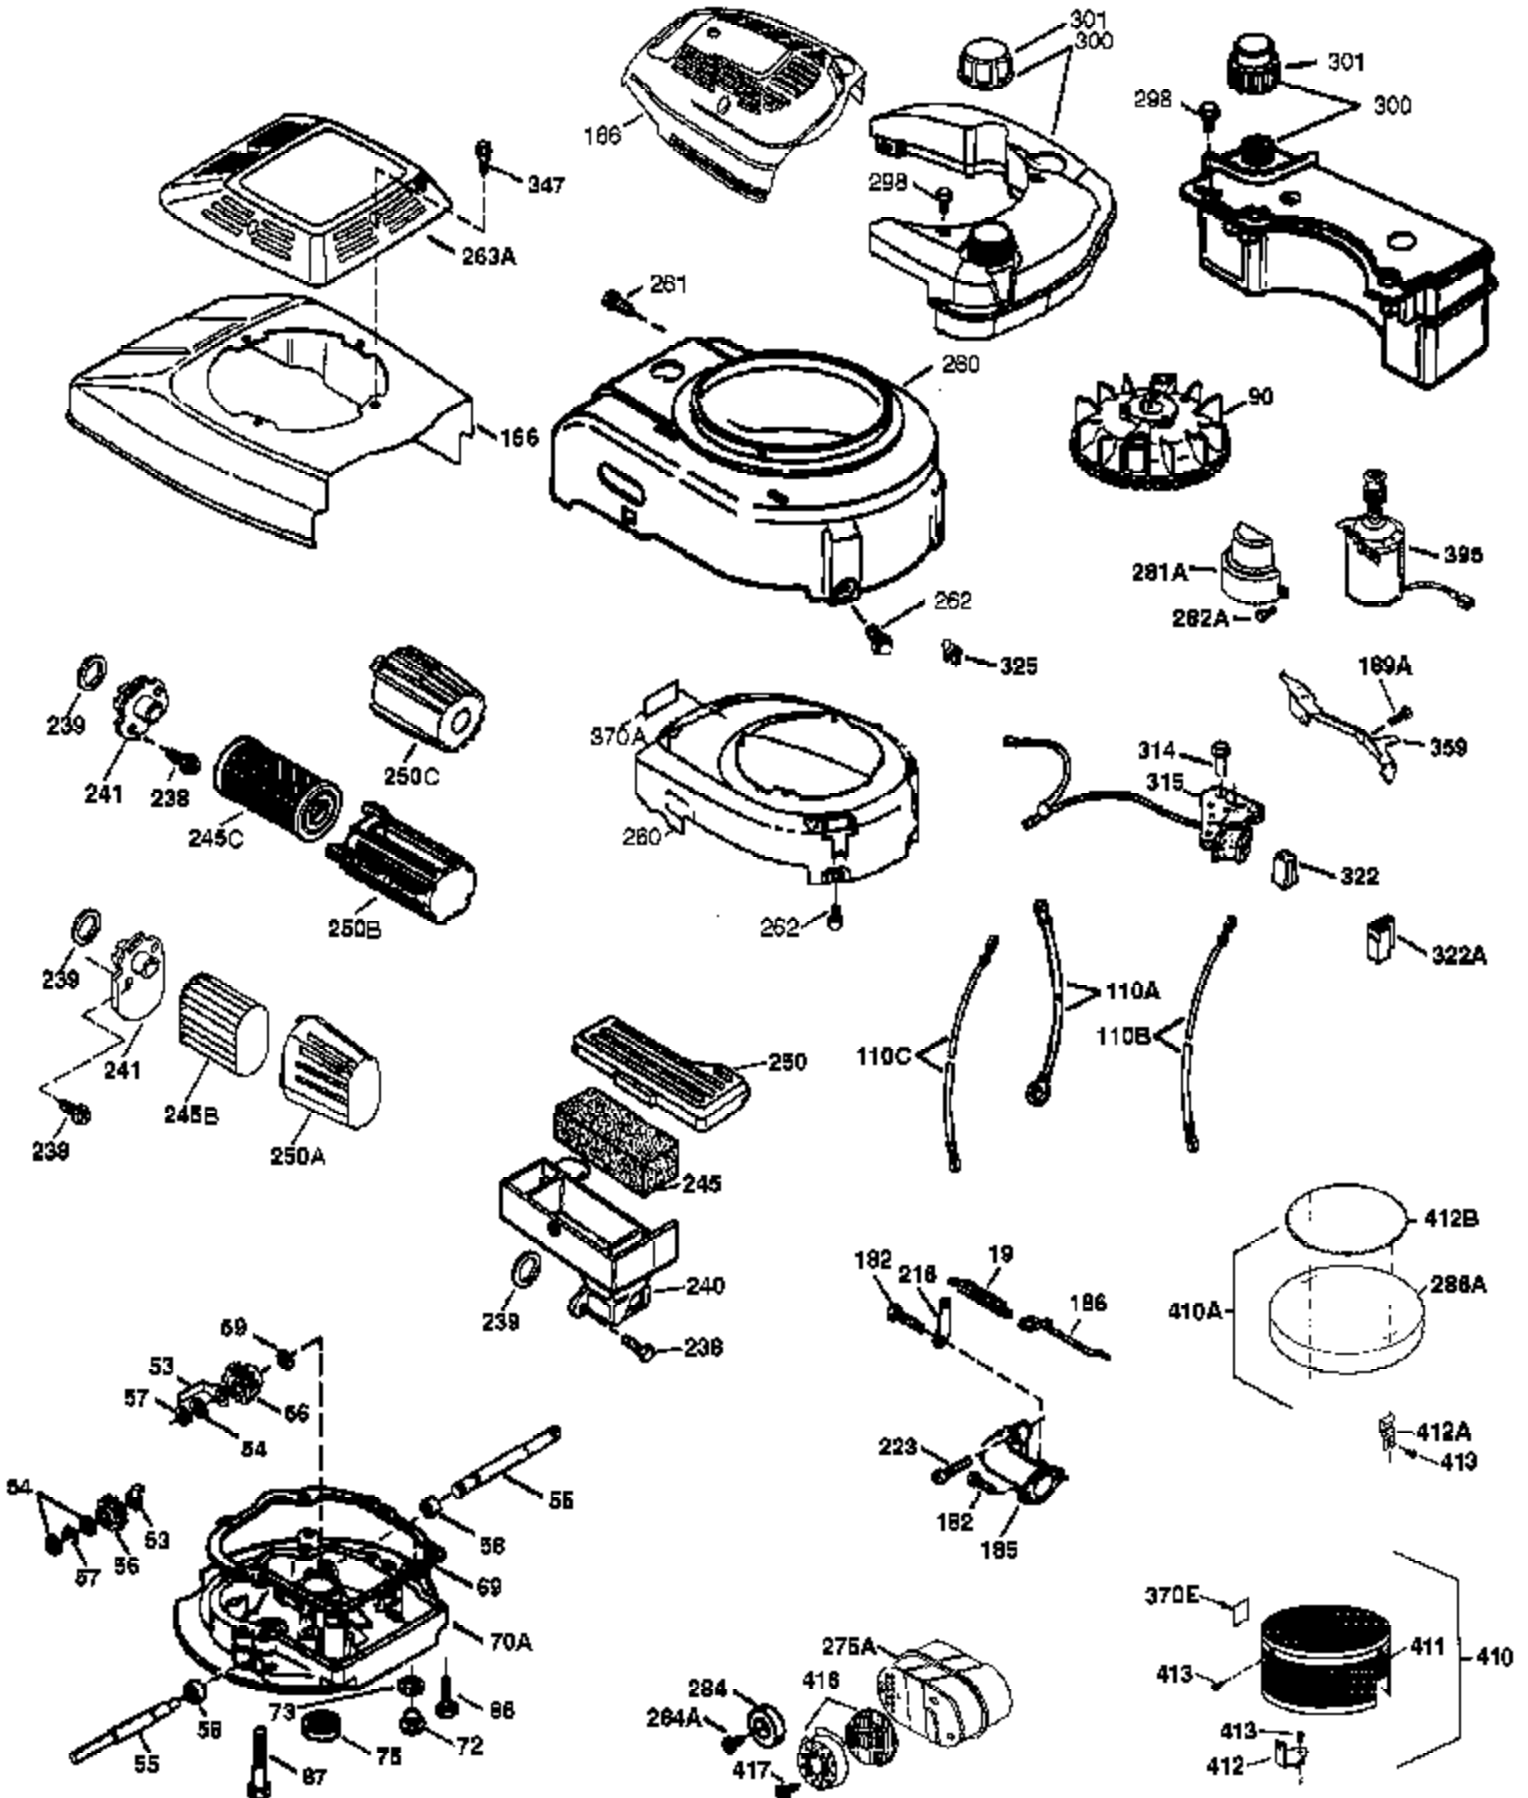

Engine Parts List #2

Ref #	Part Number	Qty	Description
19	36281	1	Extension Spring
41	40025	1	Piston & Pin Ass'y. (Std.) (Incl. 43)
41	40026	1	Piston & Pin Ass'y. (.010" OS) (Incl. 43)
69	35261	1	* Mounting Flange Gasket
72	36083	1	Oil Drain Plug
75	27897	1	Oil Seal
86	650488	6	Screw, 1/4-20 x 1-1/4"
90	611112	1	Flywheel
182	6201	2	Screw, 1/4-28 x 7/8"
185	36785	1	Intake Pipe
186	34337	1	Governor Link
223	650451	2	Screw, 1/4-20 x 1"
238	650806	2	Screw, 10-32 x 5/8"
239	34338	1	* Air Cleaner Gasket
240	36743	1	Air Cleaner Body
245	36745	1	Air Cleaner Filter
250	36744	1	Air Cleaner Cover
260	36800	1	Blower Housing
261	30200	2	Screw, 10-24 x 9/16"
262	650831	2	Screw, 1/4-20 x 1/2"
263A	36758	1	Starter Grill
298	28763	3	Screw, 10-32 x 35/64"
300	36757	1	Fuel Tank (Incl. 292 & 301)
301	36246	1	Fuel Cap
370A	36261	1	Lubrication Decal
416	36085	1	Spark Arrestor Kit (Incl. 417)(Optional)
417	650760	1	Screw, 8-32 x 3/8" (Optional)