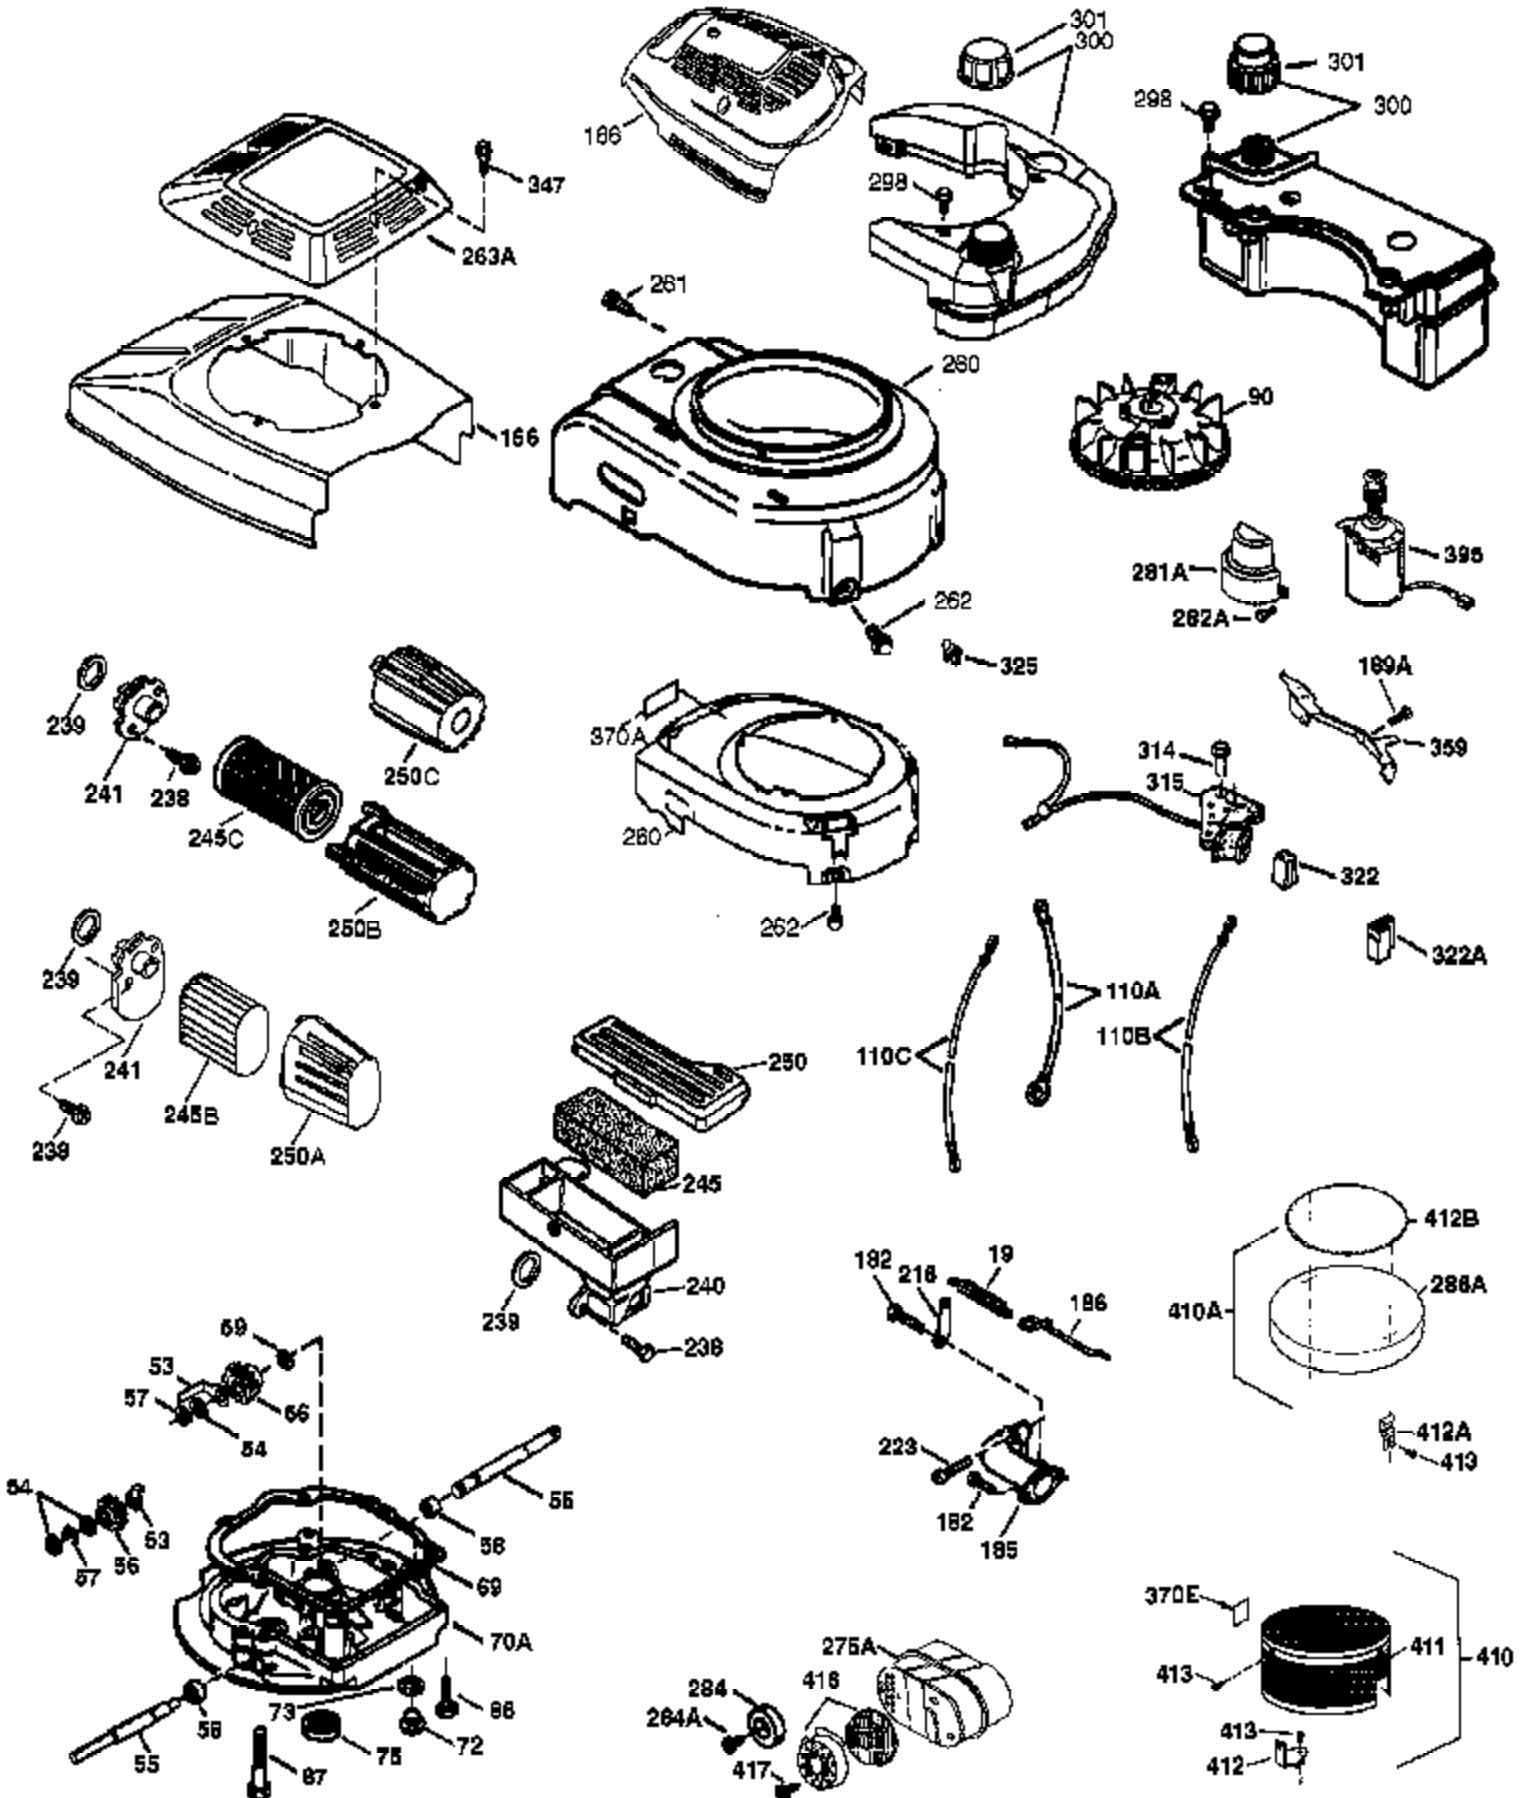

Ref #	Part Number	Qty	Description
19	36281	1	Extension Spring
41	40025	1	Piston & Pin Ass'y. (Std.) (Incl. 43)
41	40026	1	Piston & Pin Ass'y. (.010" OS) (Incl. 43)
69	35261	1	* Mounting Flange Gasket
72	36083	1	Oil Drain Plug
75	27897	1	Oil Seal
86	650488	6	Screw, 1/4-20 x 1-1/4"
90	611112	1	Flywheel
182	6201	2	Screw, 1/4-28 x 7/8"
185	36785	1	Intake Pipe
186	34337	1	Governor Link
189A	650765	1	Screw, 10-32 x 1/2"
223	650451	2	Screw, 1/4-20 x 1"
238	650806	2	Screw, 10-32 x 5/8"
239	34338	1	* Air Cleaner Gasket
240	36743	1	Air Cleaner Body
245	36745	1	Air Cleaner Filter
250	36744	1	Air Cleaner Cover
260	36800	1	Blower Housing
261	30200	2	Screw, 10-24 x 9/16"
262	650831	2	Screw, 1/4-20 x 1/2"
263A	37197	1	Starter Grill
298	28763	3	Screw, 10-32 x 35/64"
300	36757	1	Fuel Tank (Incl. 292 & 301)
301	36246	1	Fuel Cap
359	36773	1	Starter Guard
370A	36261	2	Lubrication Decal
416	36085	1	Spark Arrestor Kit (Incl. 417)(Optional)
417	650821	1	Screw, 10-32 x 1/2" (Optional)