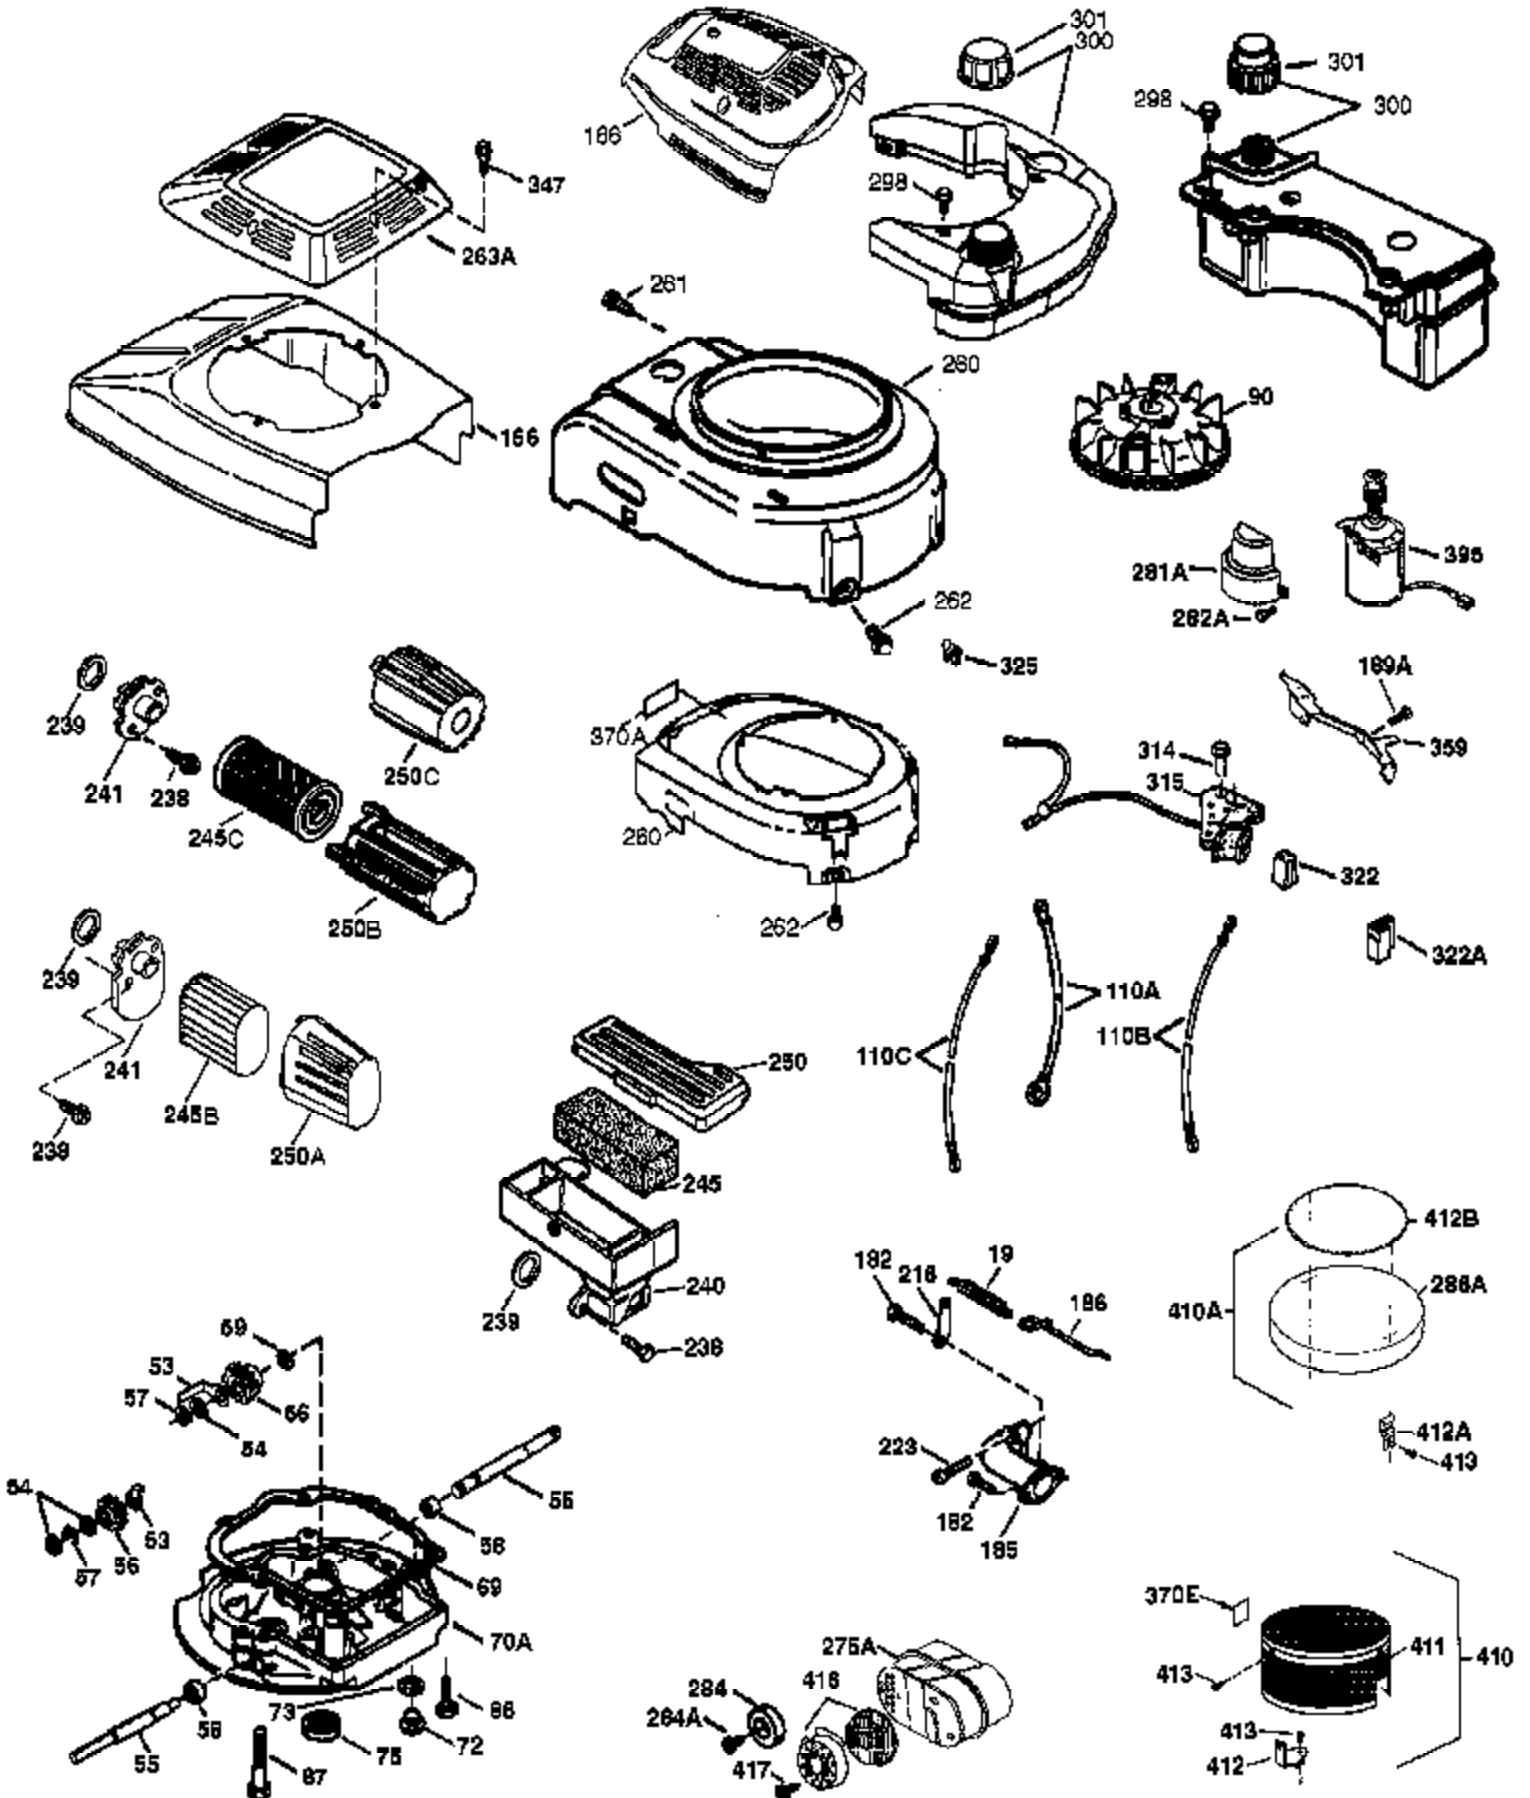

Engine Parts List #2

Ref #	Part Number	Qty	Description
19	35988	1	Extension Spring
41	40025	1	Piston & Pin Ass'y. (Std.) (Incl. 43)
41	40026	1	Piston & Pin Ass'y. (.010" OS) (Incl. 43)
69	35261	1	* Mounting Flange Gasket
72	36083	1	Oil Drain Plug
75	27897	1	Oil Seal
86	650488	6	Screw, 1/4-20 x 1-1/4"
90	611213	1	Flywheel
182	6201	2	Screw, 1/4-28 x 7/8"
185	36785	1	Intake Pipe
186	32653	1	Governor Link
216	33086	1	R.P.M. Adjusting Lever
223	650451	2	Screw, 1/4-20 x 1"
238	650806	2	Screw, 10-32 x 5/8"
239	34338	1	* Air Cleaner Gasket
240	36743	1	Air Cleaner Body
245	36745	1	Air Cleaner Filter
250	36744	1	Air Cleaner Cover
260	36800	1	Blower Housing
261	30200	2	Screw, 10-24 x 9/16"
262	650831	2	Screw, 1/4-20 x 1/2"
263A	36758	1	Starter Grill
298	28763	3	Screw, 10-32 x 35/64"
300	36757	1	Fuel Tank (Incl. 292 & 301)
301	36246	1	Fuel Cap
370A	36261	1	Lubrication Decal
416	36085	1	Spark Arrestor Kit (Incl. 417)(Optional)
417	650760	1	Screw, 8-32 x 3/8" (Optional)