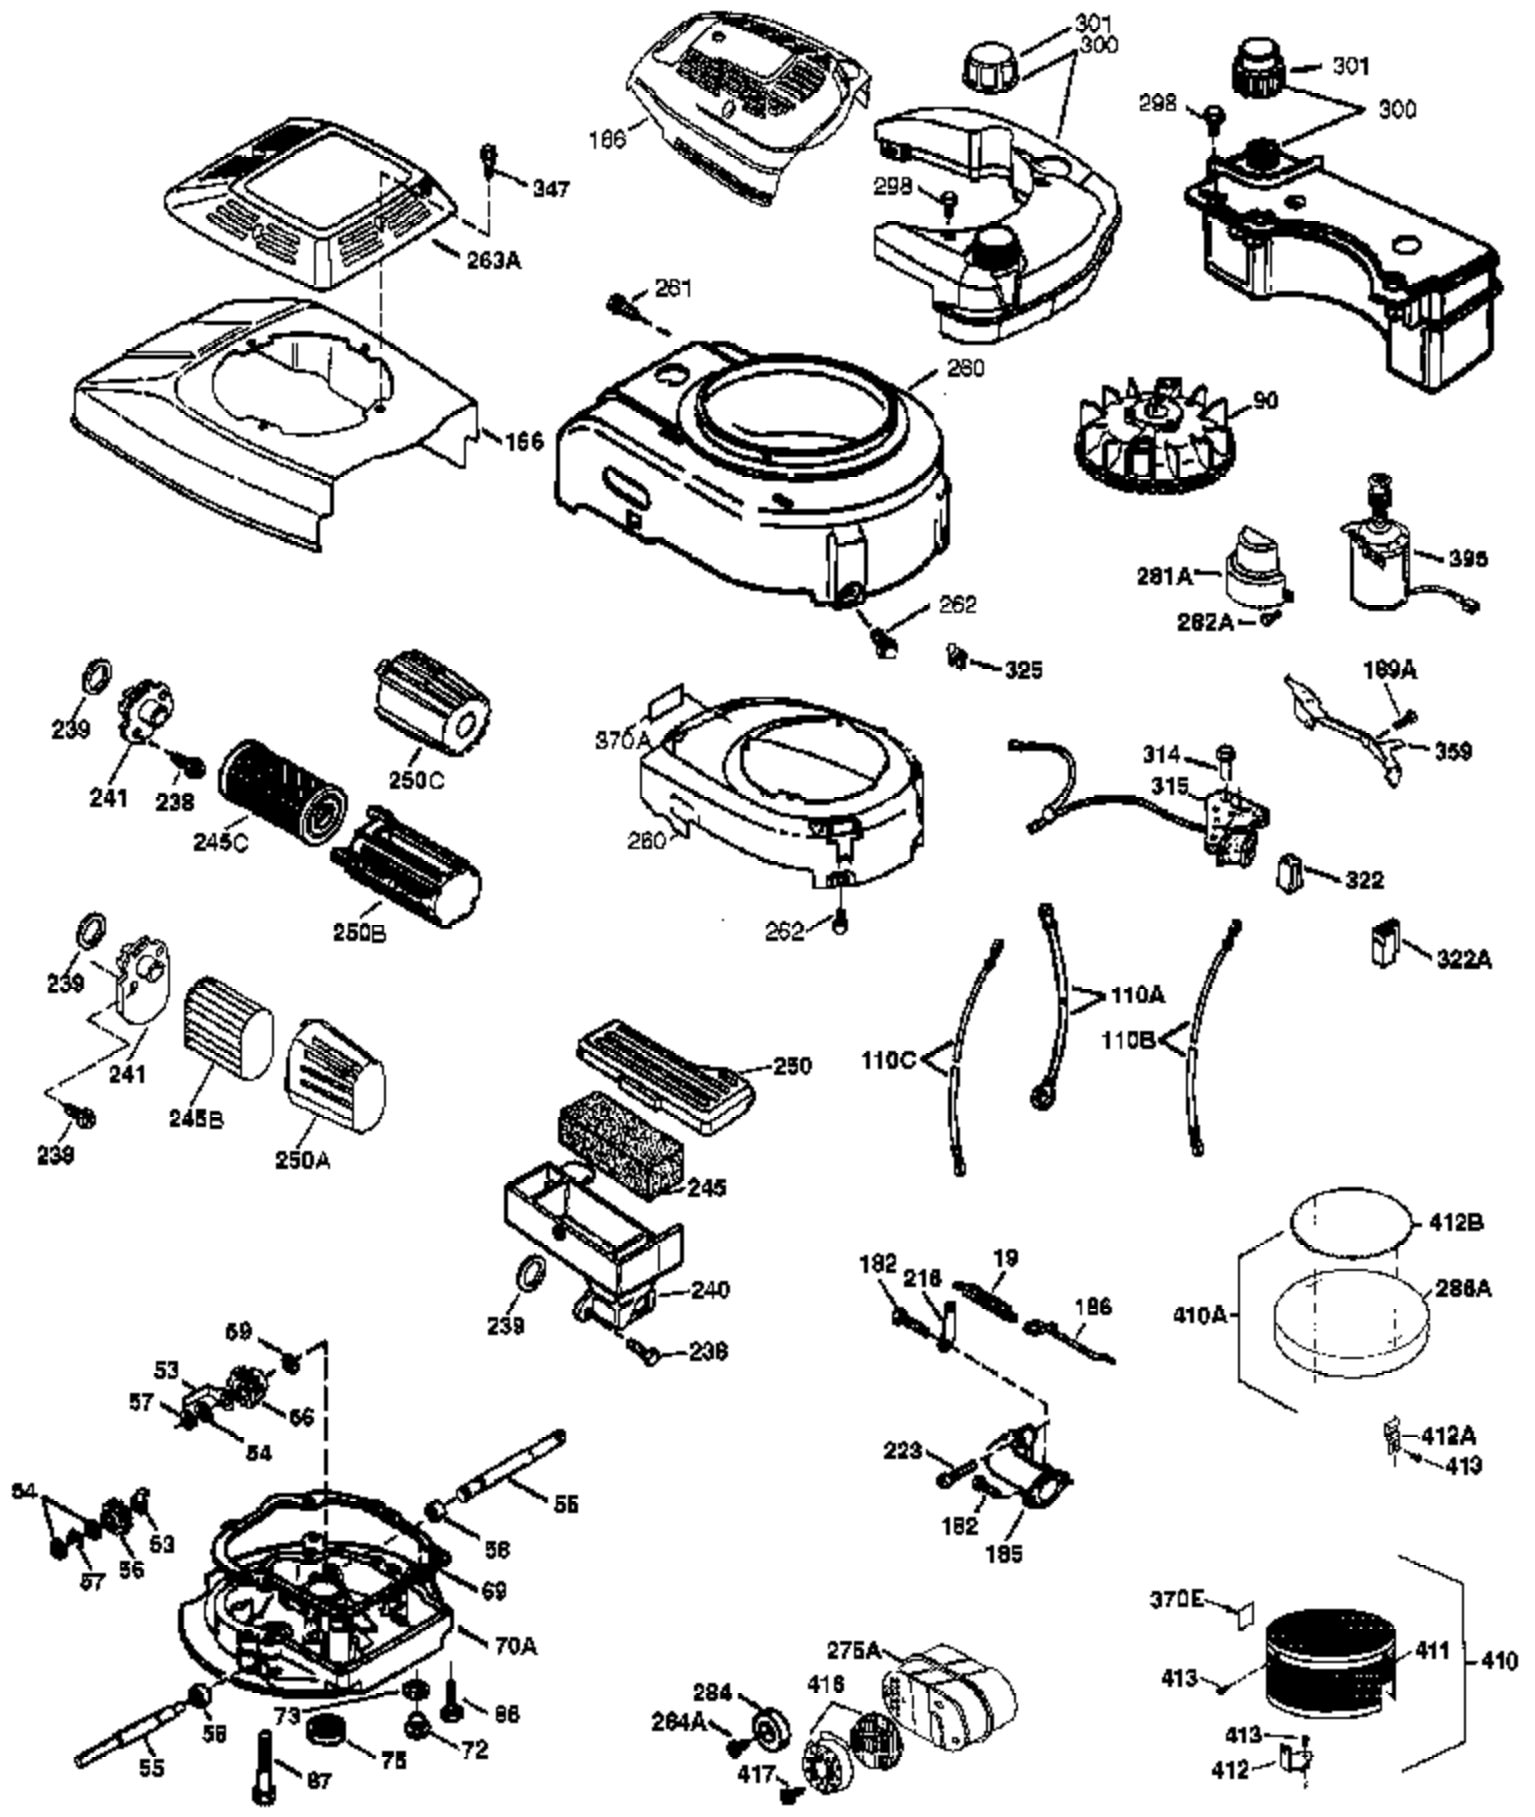

Ref #	Part Number	Qty	Description
19	36281	1	Extension Spring
41	40025	1	Piston & Pin Ass'y. (Std.) (Incl. 43)
41	40026	1	Piston & Pin Ass'y. (.010" OS) (Incl. 43)
69	35261	1	* Mounting Flange Gasket
72	36083	1	Oil Drain Plug
75	27897	1	Oil Seal
86	650488	6	Screw, 1/4-20 x 1-1/4"
90	611112	1	Flywheel
182	6201	2	Screw, 1/4-28 x 7/8"
185	36785	1	Intake Pipe
186	32653	1	Governor Link
216	33086	1	R.P.M. Adjusting Lever
223	650451	2	Screw, 1/4-20 x 1"
238	650806	2	Screw, 10-32 x 5/8"
239	34338	1	* Air Cleaner Gasket
240	36743	1	Air Cleaner Body
245	36745	1	Air Cleaner Filter
250	36744	1	Air Cleaner Cover
260	37189	1	Blower Housing
261	30200	2	Screw, 10-24 x 9/16"
262	650831	2	Screw, 1/4-20 x 1/2"
275A	36838A	1	Spark Arrestor Muffler (Optional) (Incl. 284,284A,416,417)
284A	650821	1	Screw, 10-32 x 1/2" (Optional)
284	36663	1	Muffler Deflector (Incl. 284A)(Optional)
298	28763	3	Screw, 10-32 x 35/64"
300	36757	1	Fuel Tank (Incl. 292 & 301)
301	35355	1	Fuel Cap
370A	36261	1	Lubrication Decal
416	36085	1	Spark Arrestor Kit (Incl. 417)(Optional)
417	650821	1	Screw, 10-32 x 1/2" (Optional)