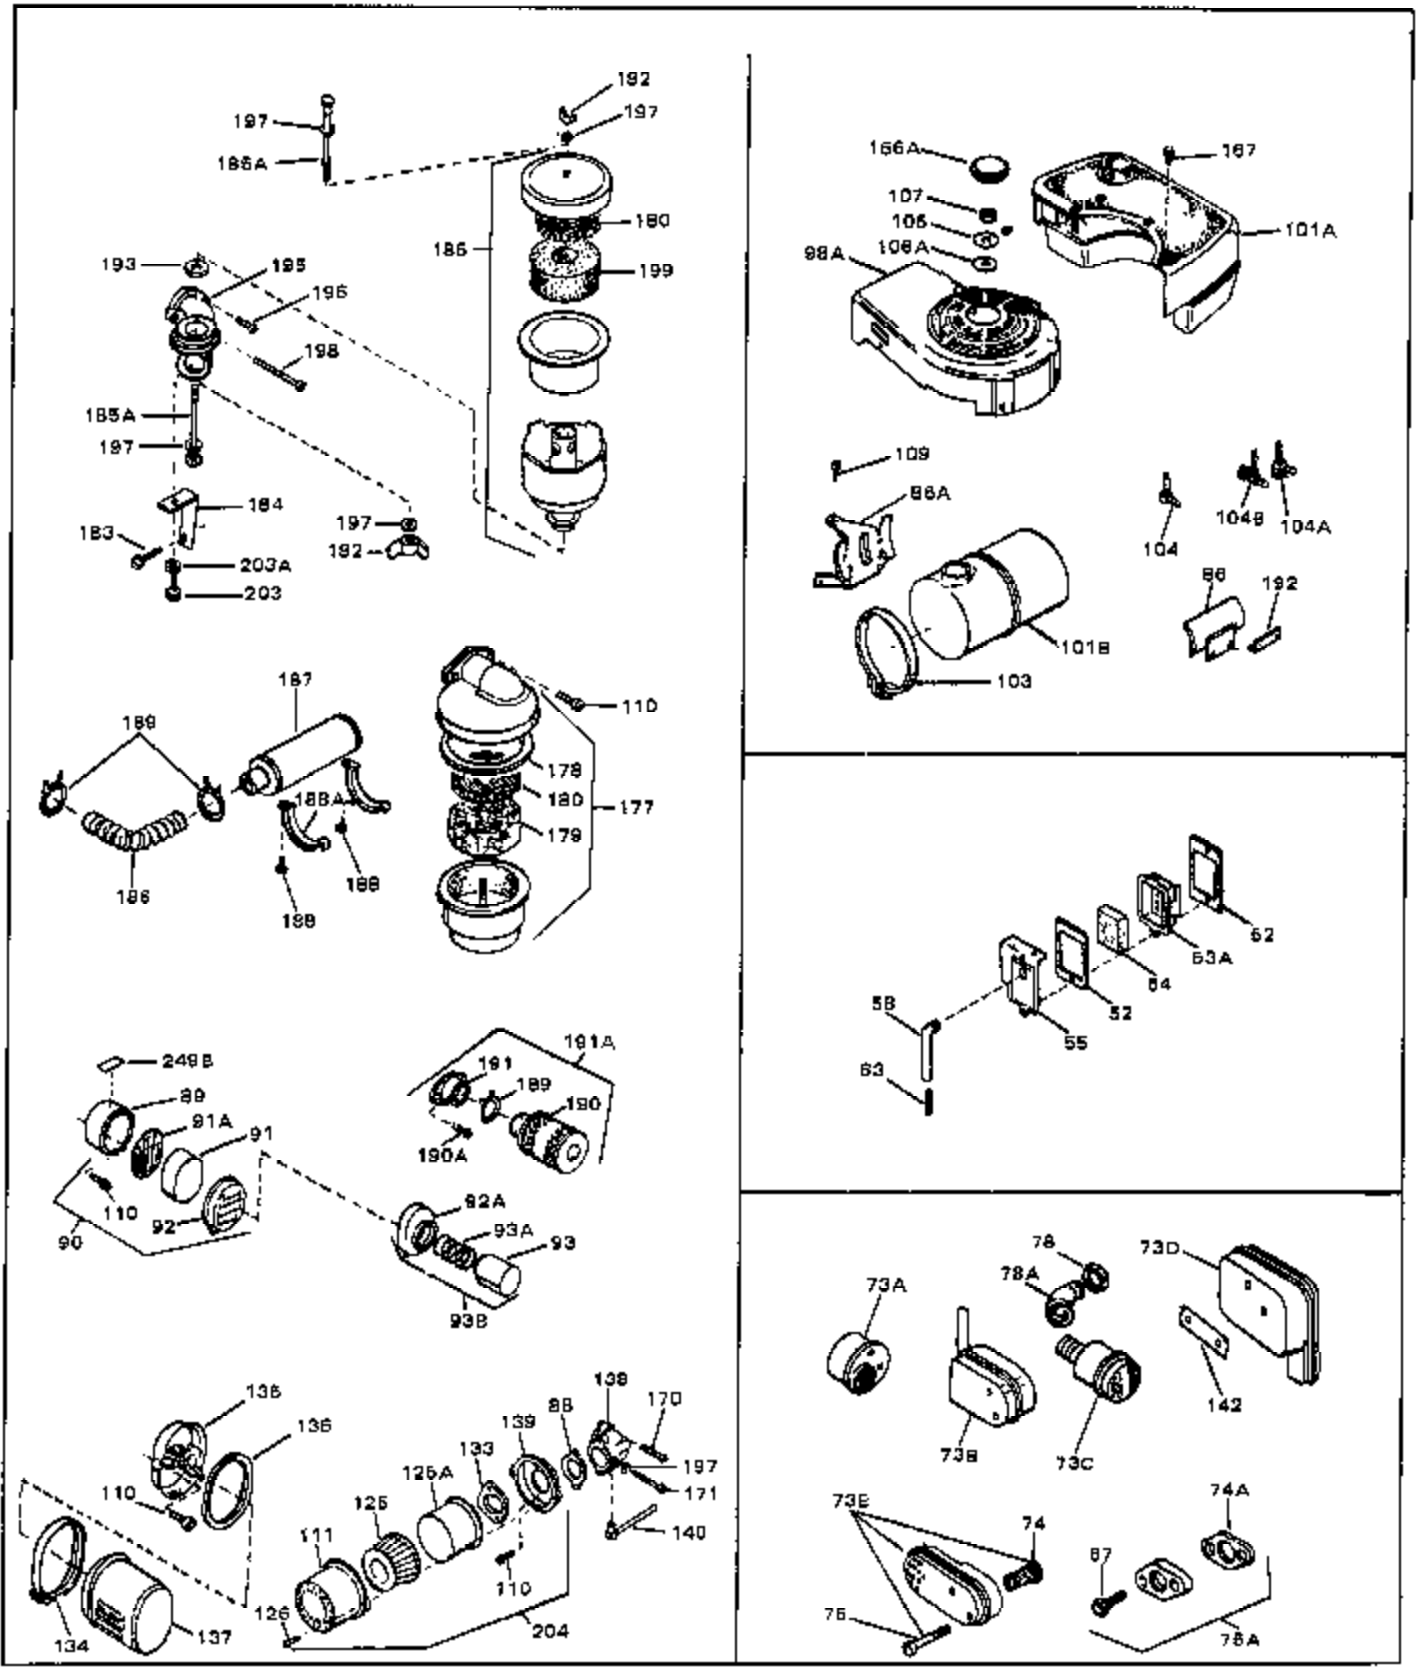

## Engine Parts List #1

Ref #	Part Number	Qty	Description
105A	30705	0	Line, Fuel (Braided 16")
105A	30962	0	Line, Fuel (Braided 32")
106	650490	0	Washer, Belleville
107	650607	0	Nut, Flywheel
112	9556	0	Plug, Oil drain (Sq. hd. pipe, 1/8-27)
116	30747	0	Clip, Shorting
117	16645	0	Lockwasher
132	30688	0	Screw, Hex hd. Sems, 1/4-20 x 1/2
163	28763	0	Screw, Hex washer hd. thread-forming, 10-24
165	26091	0	Cap, Oil seal protector
173	29375	0	Extension, Oil drain
181B	650639	0	Rivet, Open end
206	29985	0	"O" Ring
207	650147	0	Washer, Flat
208	650562	0	Screw
210	30139	0	"O" Ring
210	34282	0	"O" Ring (.612 I.D. x .812 O.D. x .103
224	33872	0	Stop Lever Assy.
225	16645	0	Lockwasher
249C	33743	0	Decal, Stop control
249E	30595	0	Decal, Ezee-start
249E	31516	0	Decal, Starter
249E	32187	0	Decal, Super-start
249G	31268	0	Decal, Choke
249A	28250	0	Decal, H.P. (3 H.P.)
249A	30077	0	Decal, H.P. (3-1/2 H.P.)
249A	30597	0	Decal, Name & H.P. (3 H.P.)
249A	30612	0	Decal, Name & H.P. (3-1/2 H.P.)
250	30547A	0	Contact Assy., Breaker
251	30548A	0	Condenser
256	610794	0	Magneto, Tecumseh
257	590420	0	Starter, Rewind
260	33236	0	Gasket Set

## Engine Parts List #2

Ref #	Part Number	Qty	Description
39A	33086	0	Lever, Speed adj.
41	27070	0	Lockwasher
41	27656	0	Washer, Flat
41	650168	0	Washer, Flat
79	30892	0	Pulley, Rope starter
79D	590416	0	Cup, Starter
85	30564	0	Screw
85	6201	0	Screw
85	6202	0	Screw
124	590343	0	Rope & Handle Assy., Starter
128	650737	0	Screw, Hex washer hd. taptite, 1/4-20 x 1/2
148	8345	0	Washer, 1/4
149	650492	0	Screw
166	32119	0	Plug, Screen
166	32236	0	Plug, Screen
181	590441	0	Rope Guide Assy.
181	590516	0	Bracket Assy.
183	29511	0	Screw, Slotted hex washer hd., 1/4-20 x 7/16
249C	33743	0	Decal, Stop control
254	631021	0	Inlet Needle, Seat & Clip Assy.
255A	631612	0	Carburetor