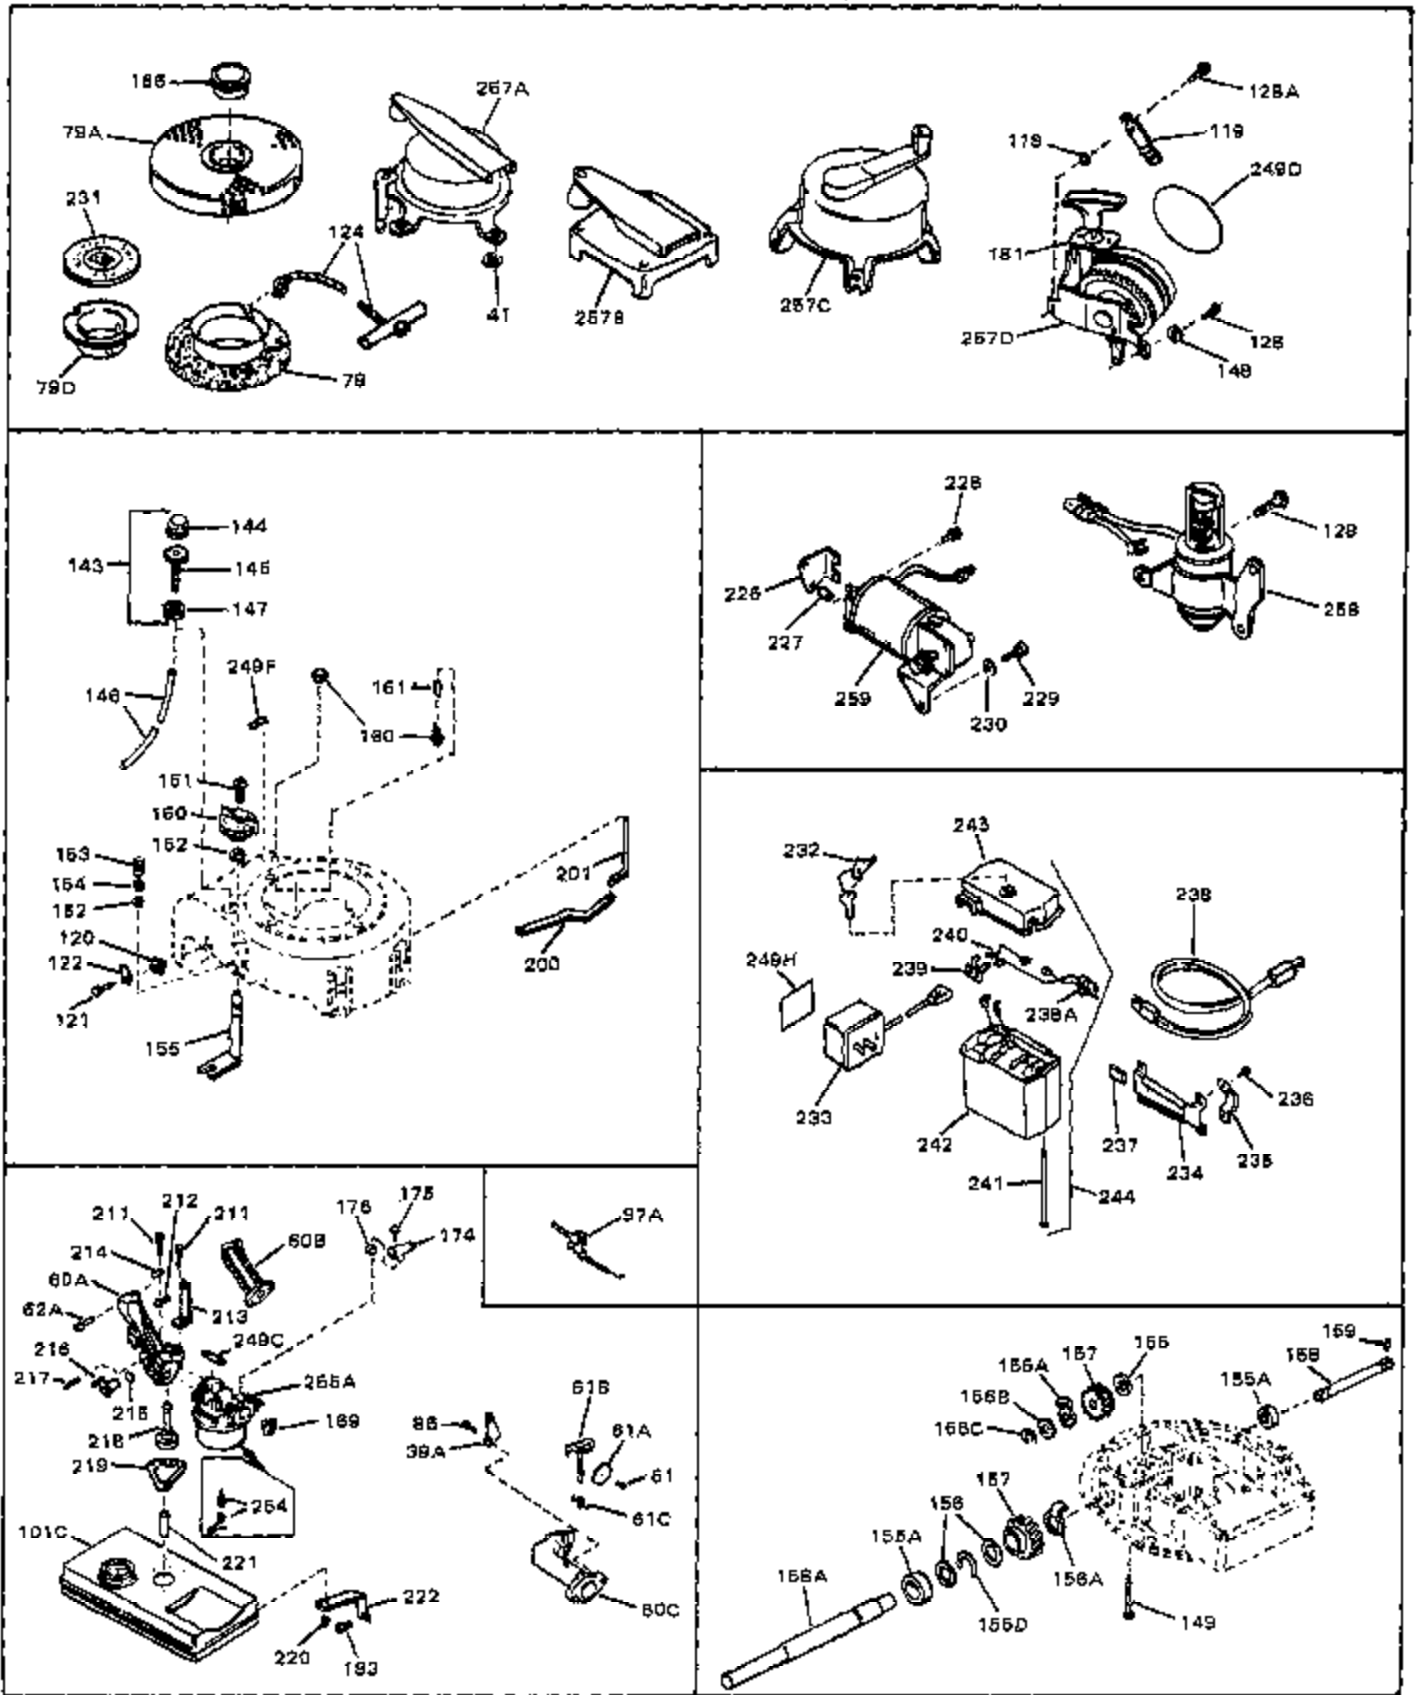

Engine Parts List #2

Ref #	Part Number	Qty	Description
39A	33086	0	Lever, Speed adj.
41	27070	0	Lockwasher
41	27656	0	Washer, Flat
41	650168	0	Washer, Flat
79	30892	0	Pulley, Rope starter
79D	590416	0	Cup, Starter
85	30564	0	Screw
85	6201	0	Screw
85	6202	0	Screw
124	590343	0	Rope & Handle Assy., Starter
128	650737	0	Screw, Hex washer hd. taptite, 1/4-20 x 1/2
148	8345	0	Washer, 1/4
149	650492	0	Screw
166	32119	0	Plug, Screen
166	32236	0	Plug, Screen
181	590441	0	Rope Guide Assy.
181	590516	0	Bracket Assy.
183	29511	0	Screw, Slotted hex washer hd., 1/4-20 x 7/16
249C	33743	0	Decal, Stop control
254	631021	0	Inlet Needle, Seat & Clip Assy.
255A	631612	0	Carburetor