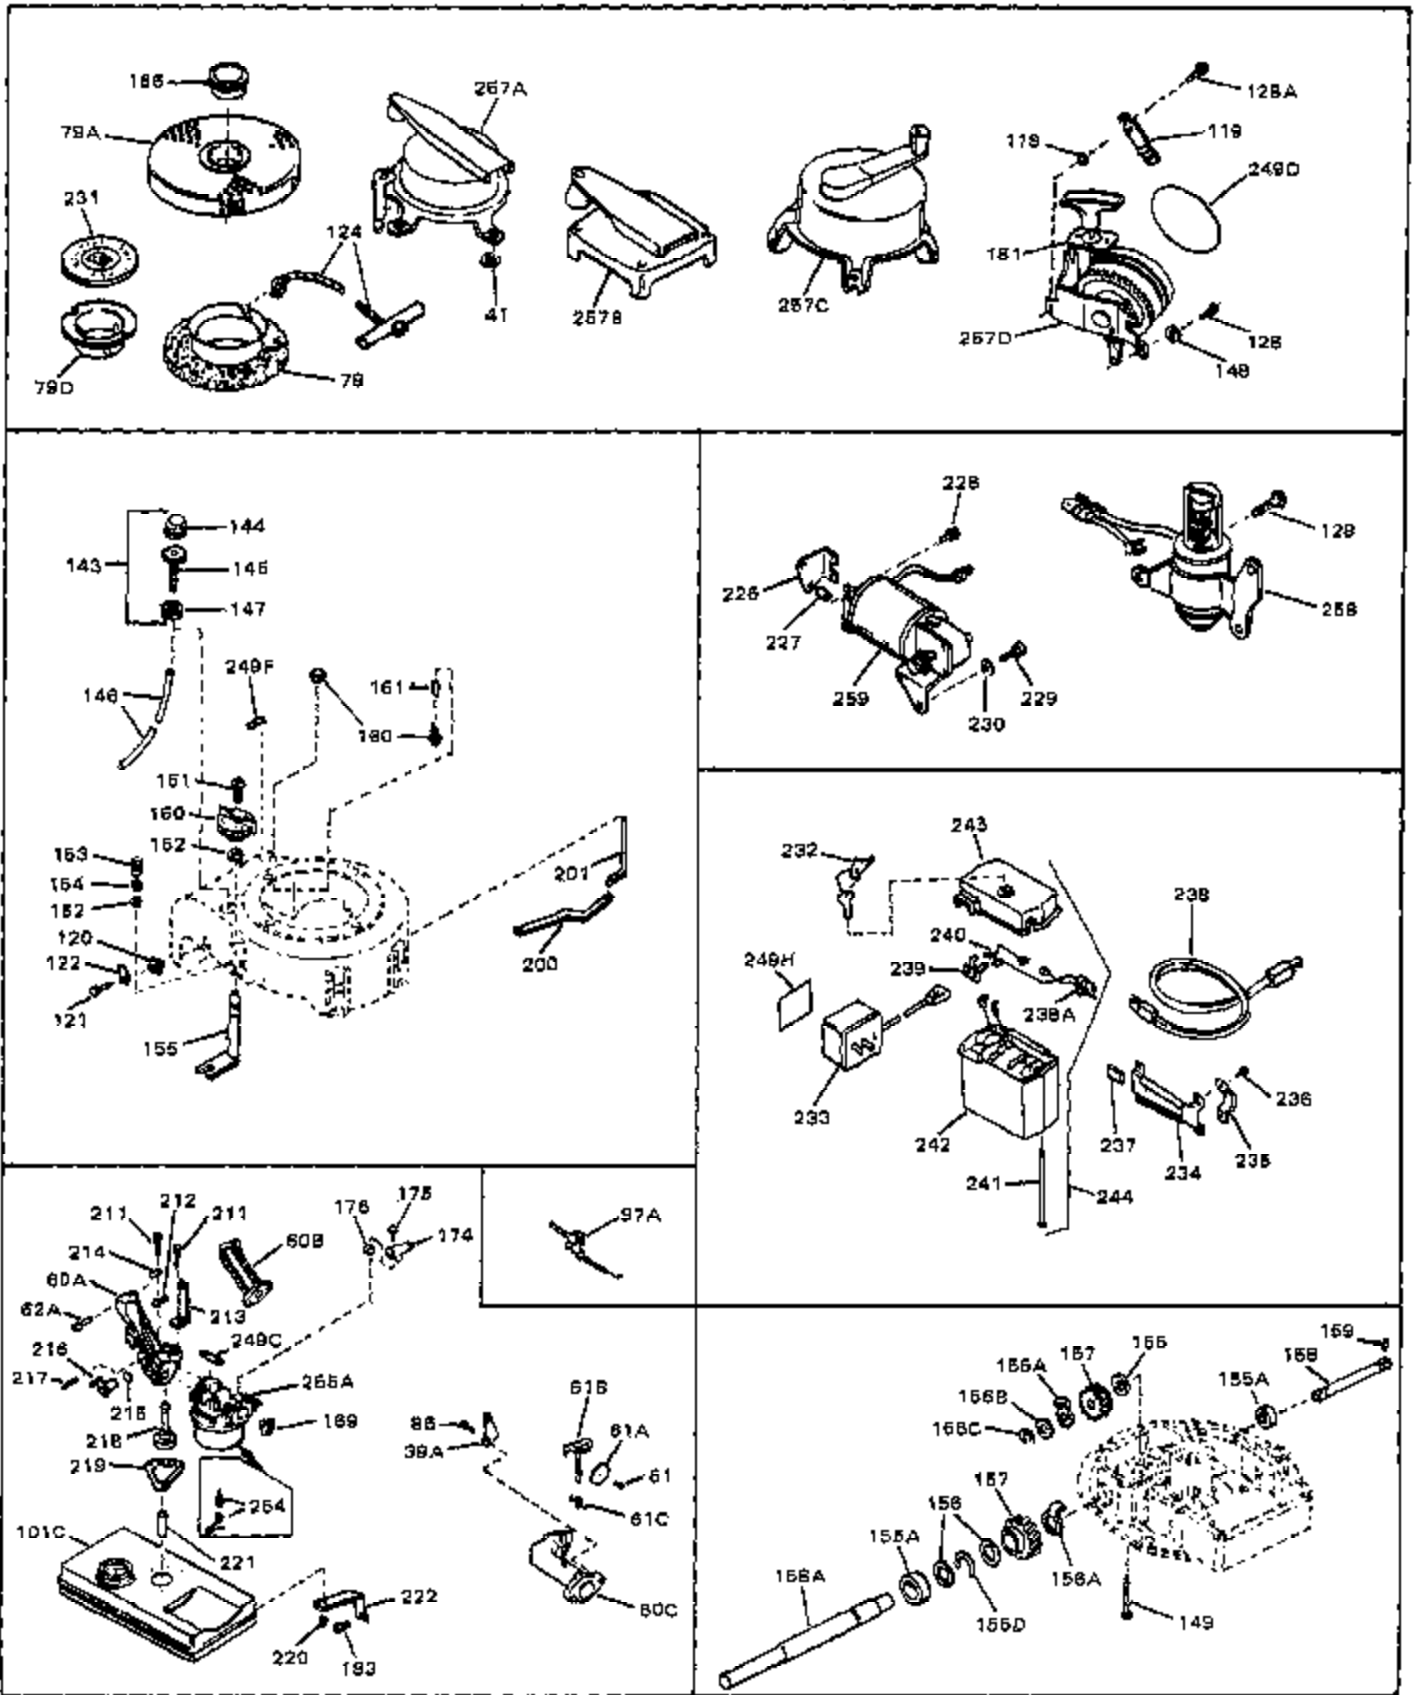

Ref #	Part Number	Qty	Description
41	27070	0	Lockwasher
41	27656	0	Washer, Flat
41	650168	0	Washer, Flat
79D	590416	0	Cup, Starter
79	30892	0	Pulley, Rope starter
85	30564	0	Screw
85	6201	0	Screw
85	6202	0	Screw
124	590343	0	Rope & Handle Assy., Starter
128	650737	0	Screw, Hex washer hd. taptite, 1/4-20 x 1/2
148	8345	0	Washer, 1/4
149	650492	0	Screw
166	32119	0	Plug, Screen
166	32236	0	Plug, Screen
181	590441	0	Rope Guide Assy.
181	590516	0	Bracket Assy.
183	29511	0	Screw, Slotted hex washer hd., 1/4-20 x 7/16
254	631021	0	Inlet Needle, Seat & Clip Assy.
255A	631612	0	Carburetor