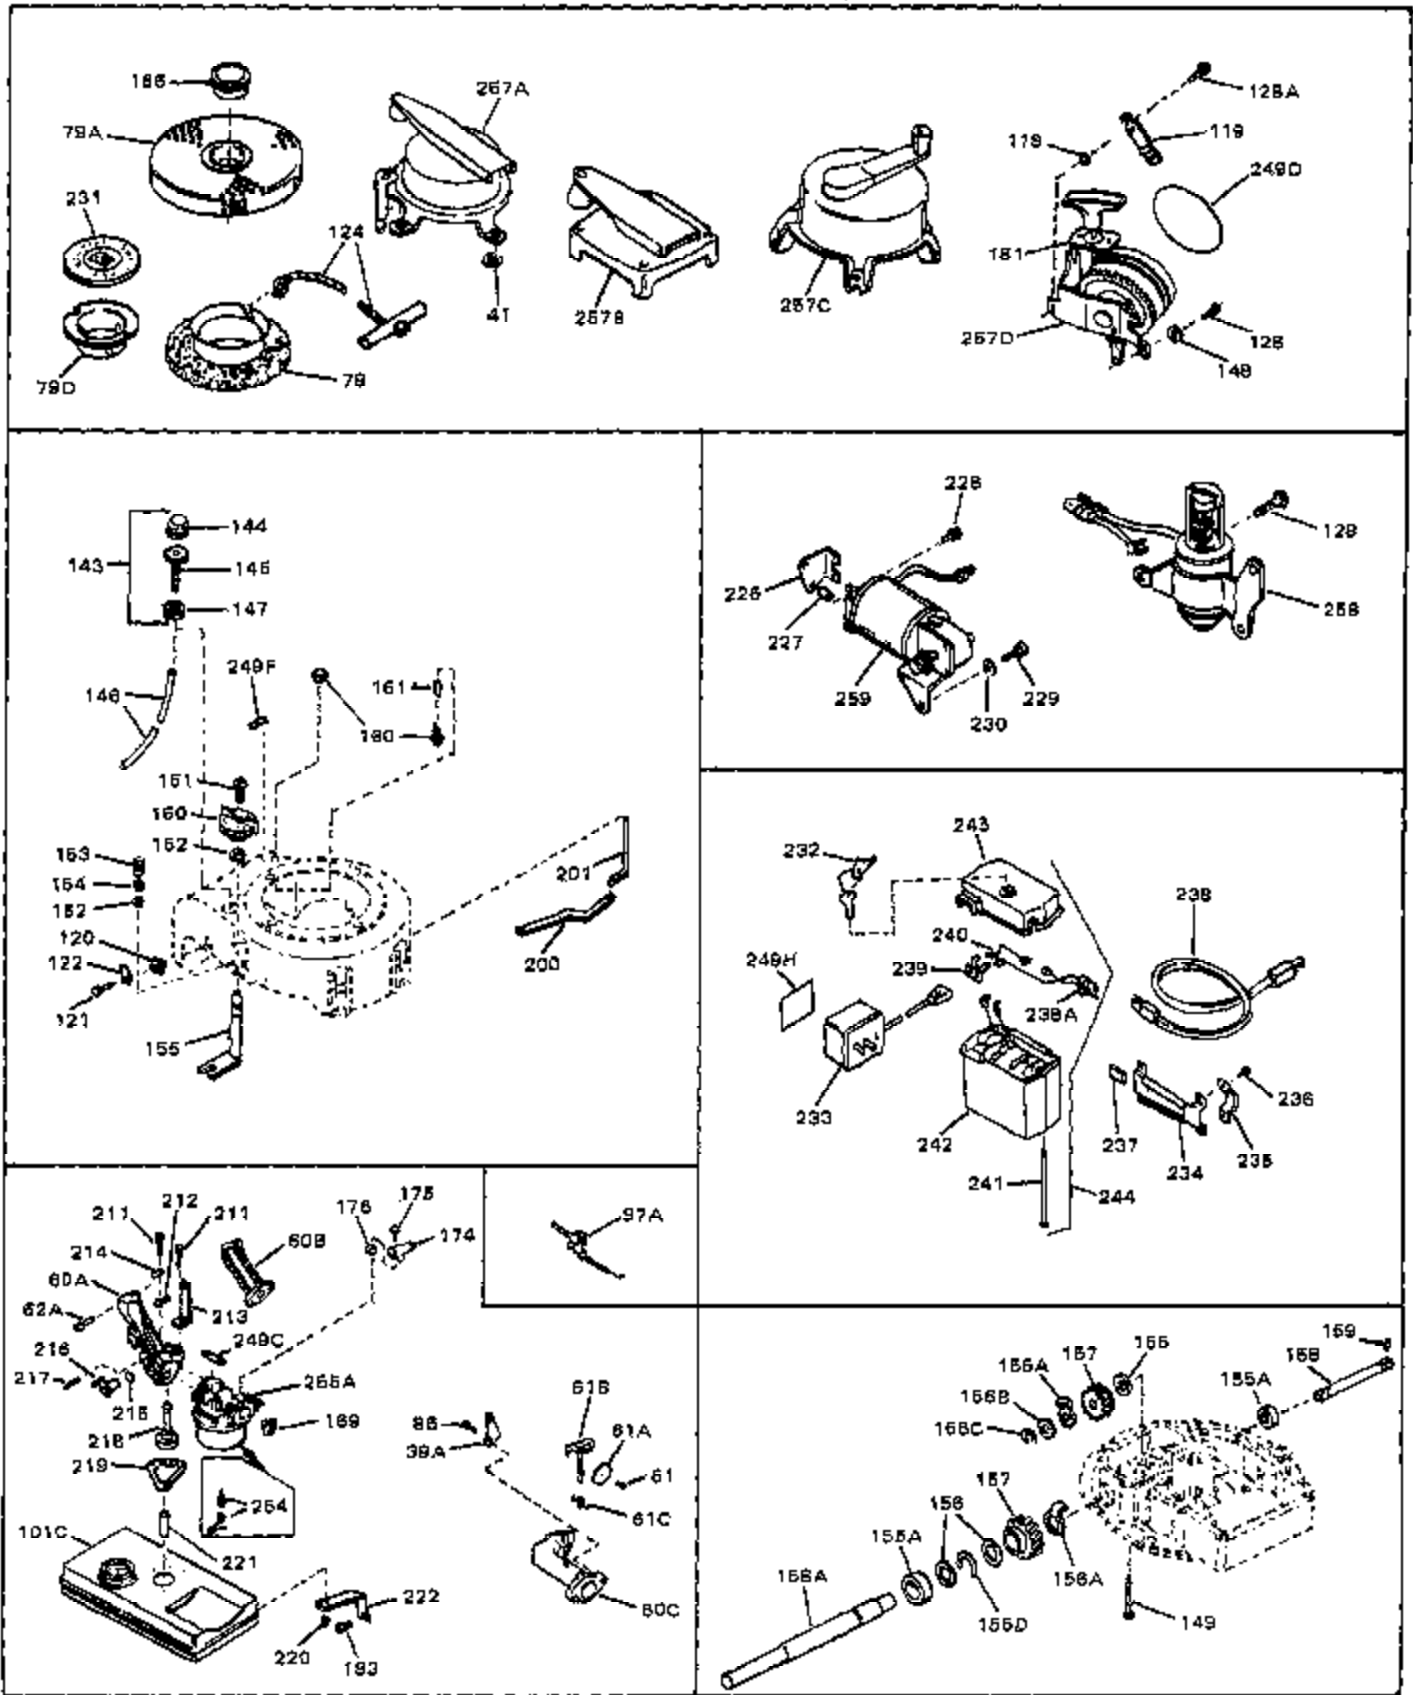

Engine Parts List #2

Ref #	Part Number	Qty	Description
41	27070	0	Lockwasher
41	27656	0	Washer, Flat
41	650168	0	Washer, Flat
79D	590416	0	Cup, Starter
79	30892	0	Pulley, Rope starter
85	30564	0	Screw
85	6201	0	Screw
85	6202	0	Screw
124	590343	0	Rope & Handle Assy., Starter
128	650737	0	Screw, Hex washer hd. taptite, 1/4-20 x 1/2
148	8345	0	Washer, 1/4
149	650492	0	Screw
166	32119	0	Plug, Screen
166	32236	0	Plug, Screen
181	590441	0	Rope Guide Assy.
181	590516	0	Bracket Assy.
183	29511	0	Screw, Slotted hex washer hd., 1/4-20 x 7/16
249C	31495	0	Decal, Speed control
254	631021	0	Inlet Needle, Seat & Clip Assy.
255A	631612	0	Carburetor