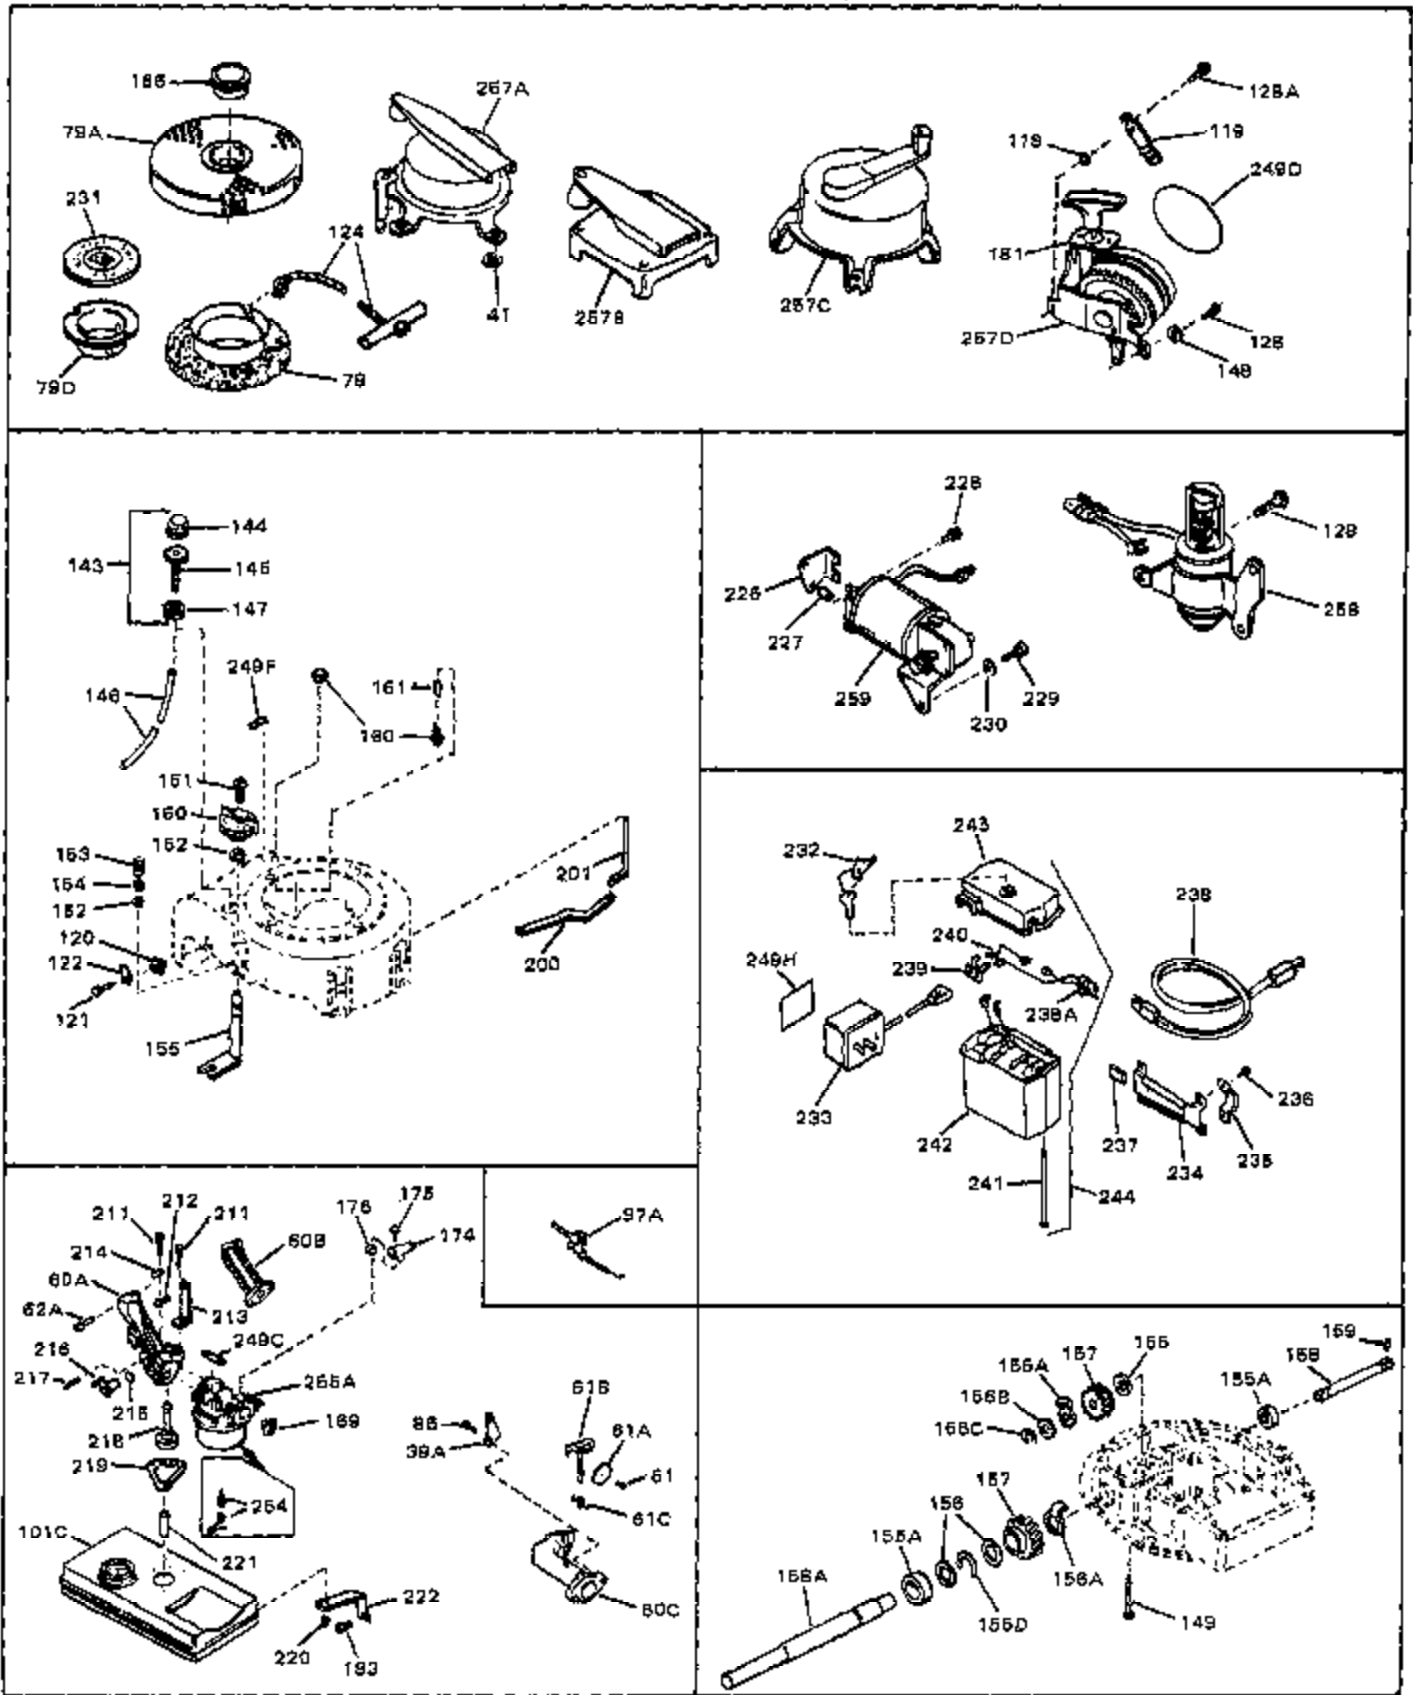

Ref #	Part Number	Qty	Description
41	27070	0	Lockwasher
41	27656	0	Washer, Flat
41	650168	0	Washer, Flat
79A	32237	0	Screen, Flywheel
79	30892	0	Pulley, Rope starter
85	30564	0	Screw
85	6201	0	Screw
85	6202	0	Screw
124	590343	0	Rope & Handle Assy., Starter
128	650737	0	Screw, Hex washer hd. taptite, 1/4-20 x 1/2
148	8345	0	Washer, 1/4
149	650492	0	Screw
166	32119	0	Plug, Screen
166	32236	0	Plug, Screen
181	590441	0	Rope Guide Assy.
181	590516	0	Bracket Assy.
183	29511	0	Screw, Slotted hex washer hd., 1/4-20 x 7/16
254	631021	0	Inlet Needle, Seat & Clip Assy.
255A	631612	0	Carburetor
257D	590450A	0	Starter, Side mount rewind