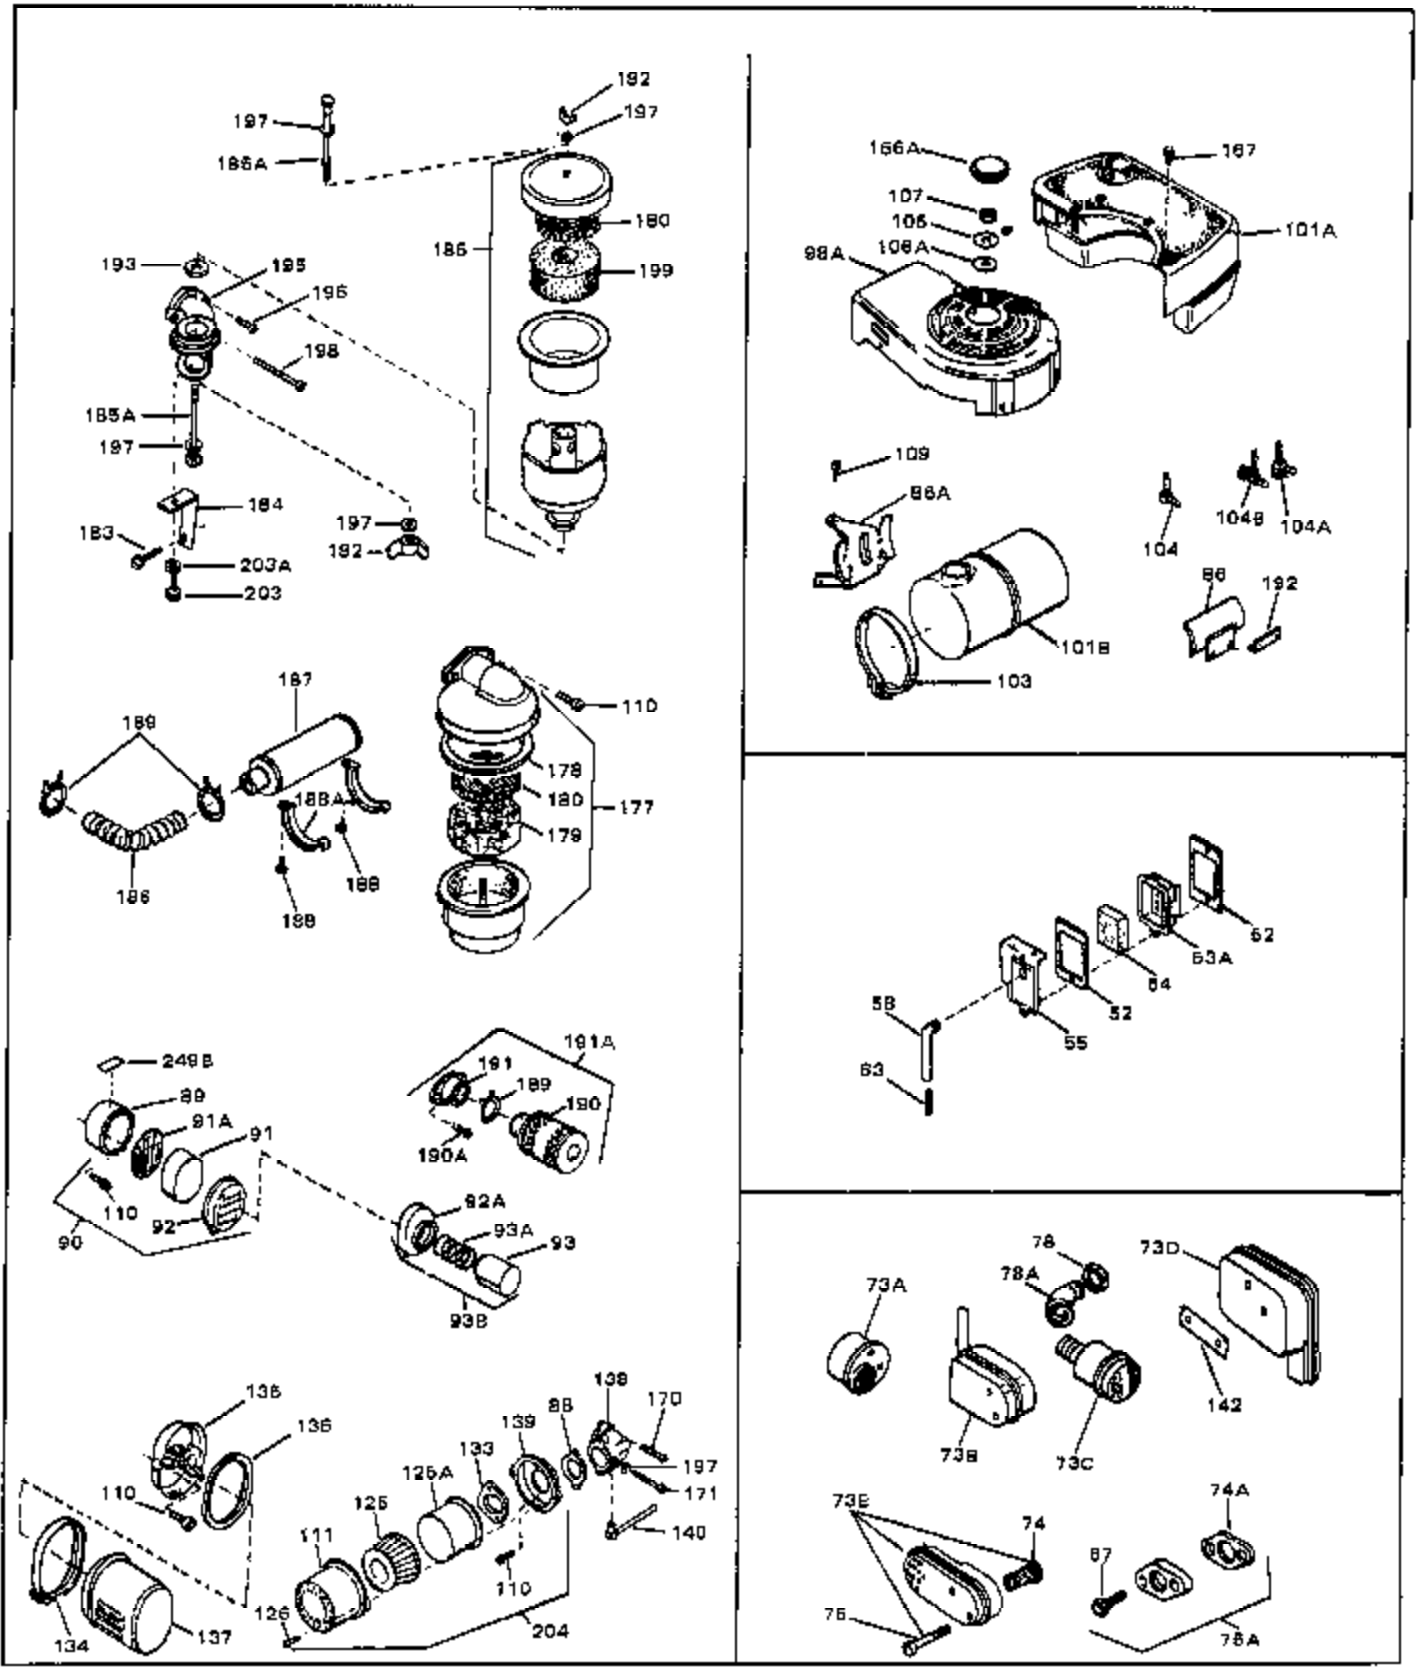

Ref #	Part Number	Qty	Description
52	31619	0	Gasket, Breather cover
63	31778	0	Spring, Coil
67	30063	0	Screw
74A	30081	0	Gasket, Exhaust
75	27182	0	Screw, Hex hd. cap, 1/4-20 x 3-3/8
75	30298	0	Screw, Hex hd. cap, 1/4-20 x 2-1/2
75	650234	0	Screw, Hex hd. cap, 1/4-20 x 3
75	650243	0	Screw, Hex hd. cap, 1/4-20 x 2-3/4
75	650253	0	Screw, Hex hd. cap, 1/4-20 x 2-1/4
75	650493	0	Screw, Hex hd. Sems, 1/4-20 x 1-3/4
75	650795	0	Screw, Hex hd. cap, Sems, 1/4-20 x 2-5/16
75A	730162	0	Kit, Muffler Adapter
78A	28885	0	Elbow, Exhaust (90°)
78A	30617	0	Elbow, Exhaust (45°)
78	27675	0	Nut, Conduit
88	33051	0	Gasket, Air cleaner
91A	29962	0	Screen, Air cleaner
93A	450150	0	Spring, Pre-cleaner
93B	730510	0	Kit, Pre-cleaner
93	450124	0	Bag, Pre-cleaner
104B	30863	0	Valve, Fuel shut-off
104	28584	0	Strainer & Elbow
104A	29683	0	Strainer & Shut-off
106	650490	0	Washer, Belleville
107	650607	0	Nut, Flywheel
109	650561	0	Screw
110	28820	0	Screw
110	29786	0	Screw
110	650399	0	Screw, Phil. fil. hd. Sems, 10-32 x 5/8
126	650152	0	Screw
133	30767	0	Spacer, Air cleaner
140	30635	0	Fitting, Breather
170	650163	0	Screw, Fil. hd. Sems, 10-32 x 7/8
171	650520	0	Screw
182	9577	0	Nut, Wing, 10-24
183	29511	0	Screw, Slotted hex washer hd., 1/4-20 x 7/16
184	30418	0	Bracket, Cleaner elbow
191A	730145	0	Air Cleaner Kit
192	29432	0	Bracket, Housing
193	27165	0	Gasket, Elbow
196	650163	0	Screw, Fil. hd. Sems, 10-32 x 7/8
197	27183	0	Washer, Fiber
197	31905	0	Washer, Paper
198	650519	0	Screw
198	650520	0	Screw
199	31408	0	Element, Air cleaner
203	30688	0	Screw, Hex hd. Sems, 1/4-20 x 1/2
203A	650722	0	Lockwasher, 1/4
204	730127	0	Cleaner Assy., Air (Poly)