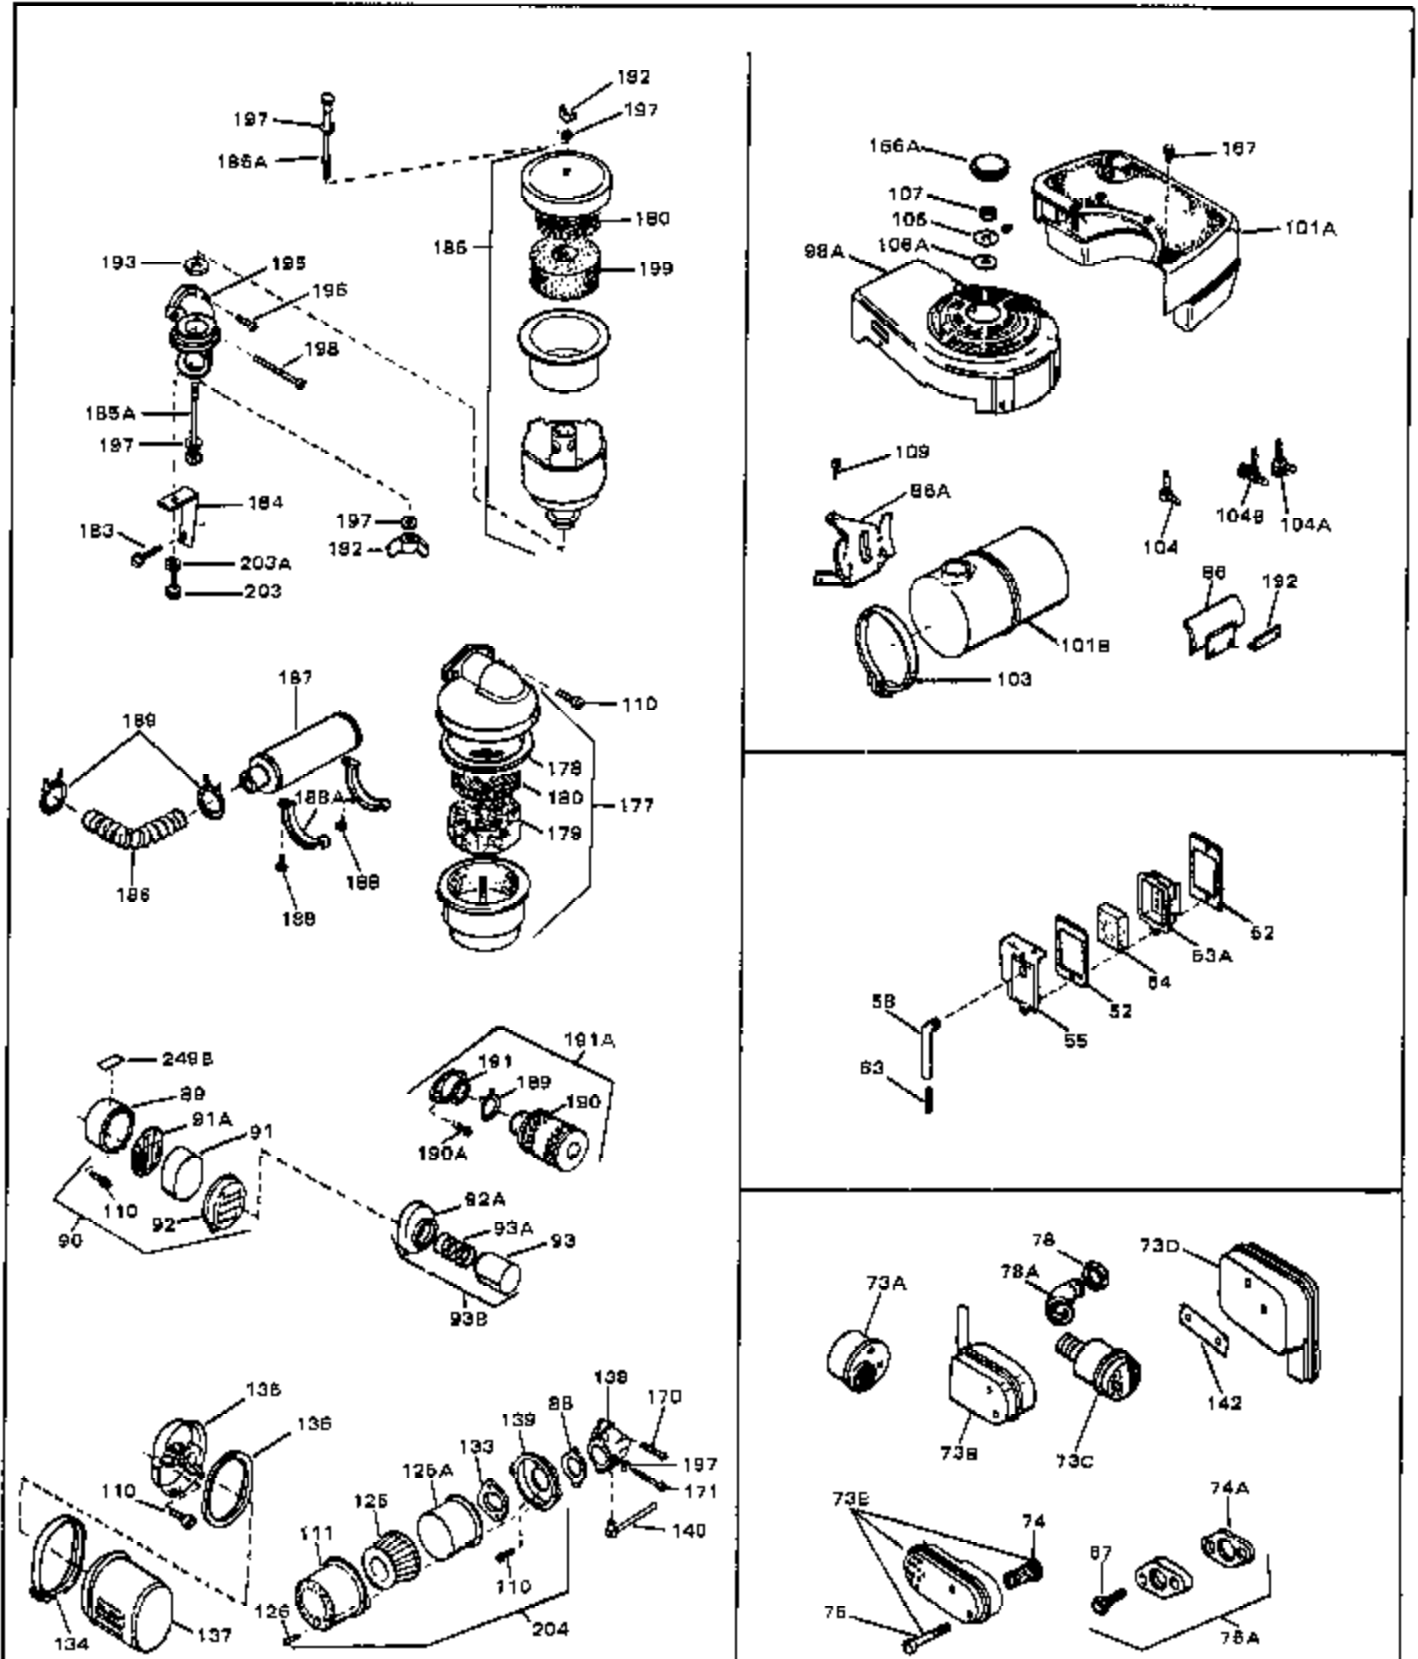

Ref #	Part Number	Qty	Description
52	31619	0	Gasket, Breather cover
63	31778	0	Spring, Coil
67	30063	0	Screw
74A	26754	0	Gasket, Exhaust
75	27182	0	Screw, Hex hd. cap, 1/4-20 x 3-3/8
75	30298	0	Screw, Hex hd. cap, 1/4-20 x 2-1/2
75	650234	0	Screw, Hex hd. cap, 1/4-20 x 3
75	650243	0	Screw, Hex hd. cap, 1/4-20 x 2-3/4
75	650253	0	Screw, Hex hd. cap, 1/4-20 x 2-1/4
75	650493	0	Screw, Hex hd. Sems, 1/4-20 x 1-3/4
75	650795	0	Screw, Hex hd. cap, Sems, 1/4-20 x 2-5/16
75A	730162	0	Kit, Muffler Adapter
78A	30617	0	Elbow, Exhaust (45°)
78A	28885	0	Elbow, Exhaust (90°)
78	27675	0	Nut, Conduit
88	33051	0	Gasket, Air cleaner
91A	29962	0	Screen, Air cleaner
93A	450150	0	Spring, Pre-cleaner
93B	730510	0	Kit, Pre-cleaner
93	450124	0	Bag, Pre-cleaner
104B	30863	0	Valve, Fuel shut-off
104	28584	0	Strainer & Elbow
104A	29683	0	Strainer & Shut-off
106	650490	0	Washer, Belleville
107	650607	0	Nut, Flywheel
109	650561	0	Screw
110	28820	0	Screw
110	29786	0	Screw
110	650399	0	Screw, Phil. fil. hd. Sems, 10-32 x 5/8
126	650152	0	Screw
133	30767	0	Spacer, Air cleaner
140	30635	0	Fitting, Breather
170	650163	0	Screw, Fil. hd. Sems, 10-32 x 7/8
171	650520	0	Screw
182	9577	0	Nut, Wing, 10-24
183	29511	0	Screw, Slotted hex washer hd., 1/4-20 x 7/16
184	30418	0	Bracket, Cleaner elbow
191A	730145	0	Air Cleaner Kit
192	29432	0	Bracket, Housing
193	27165	0	Gasket, Elbow
196	650163	0	Screw, Fil. hd. Sems, 10-32 x 7/8
197	27183	0	Washer, Fiber
197	31905	0	Washer, Paper
198	650519	0	Screw
198	650520	0	Screw
199	31408	0	Element, Air cleaner
203	30688	0	Screw, Hex hd. Sems, 1/4-20 x 1/2
203A	650722	0	Lockwasher, 1/4
204	730127	0	Cleaner Assy., Air (Poly)