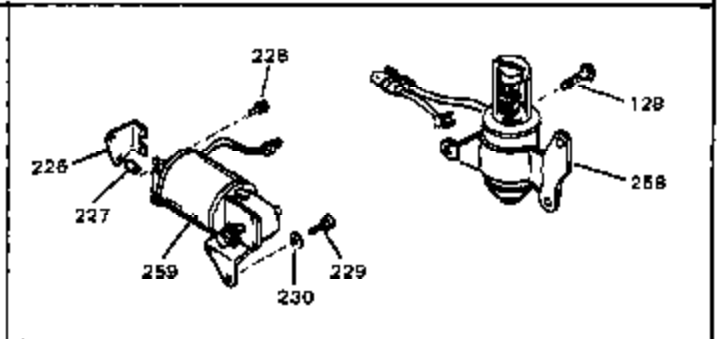

Ref #	Part Number	Qty	Description
41	27070	0	Lockwasher
41	27656	0	Washer, Flat
41	650168	0	Washer, Flat
79A	32237	0	Screen, Flywheel
79	30892	0	Pulley, Rope starter
85	30564	0	Screw
85	6201	0	Screw
85	6202	0	Screw
124	590343	0	Rope & Handle Assy., Starter
128	650737	0	Screw, Hex washer hd. taptite, 1/4-20 x 1/2
148	8345	0	Washer, 1/4
149	650492	0	Screw
166	32119	0	Plug, Screen
166	32236	0	Plug, Screen
181	590441	0	Rope Guide Assy.
181	590516	0	Bracket Assy.
183	29511	0	Screw, Slotted hex washer hd., 1/4-20 x 7/16
254	631021	0	Inlet Needle, Seat & Clip Assy.
255A	631612	0	Carburetor
257D	590450A	0	Starter, Side mount rewind