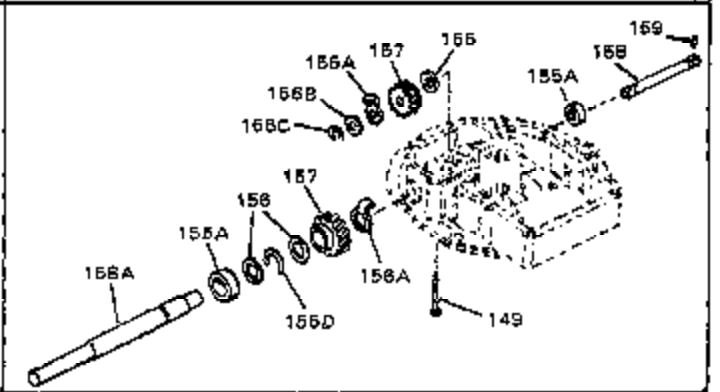

Ref #	Part Number	Qty	Description
41	27070	0	Lockwasher
41	27656	0	Washer, Flat
41	650168	0	Washer, Flat
79A	32237	0	Screen, Flywheel
79	30892	0	Pulley, Rope starter
85	30564	0	Screw
85	6201	0	Screw
85	6202	0	Screw
124	590343	0	Rope & Handle Assy., Starter
128	650737	0	Screw, Hex washer hd. taptite, 1/4-20 x 1/2
148	8345	0	Washer, 1/4
149	650492	0	Screw
166	32119	0	Plug, Screen
166	32236	0	Plug, Screen
181	590441	0	Rope Guide Assy.
181	590516	0	Bracket Assy.
183	29511	0	Screw, Slotted hex washer hd., 1/4-20 x 7/16
254	631021	0	Inlet Needle, Seat & Clip Assy.
255A	631612	0	Carburetor
257D	590450A	0	Starter, Side mount rewind