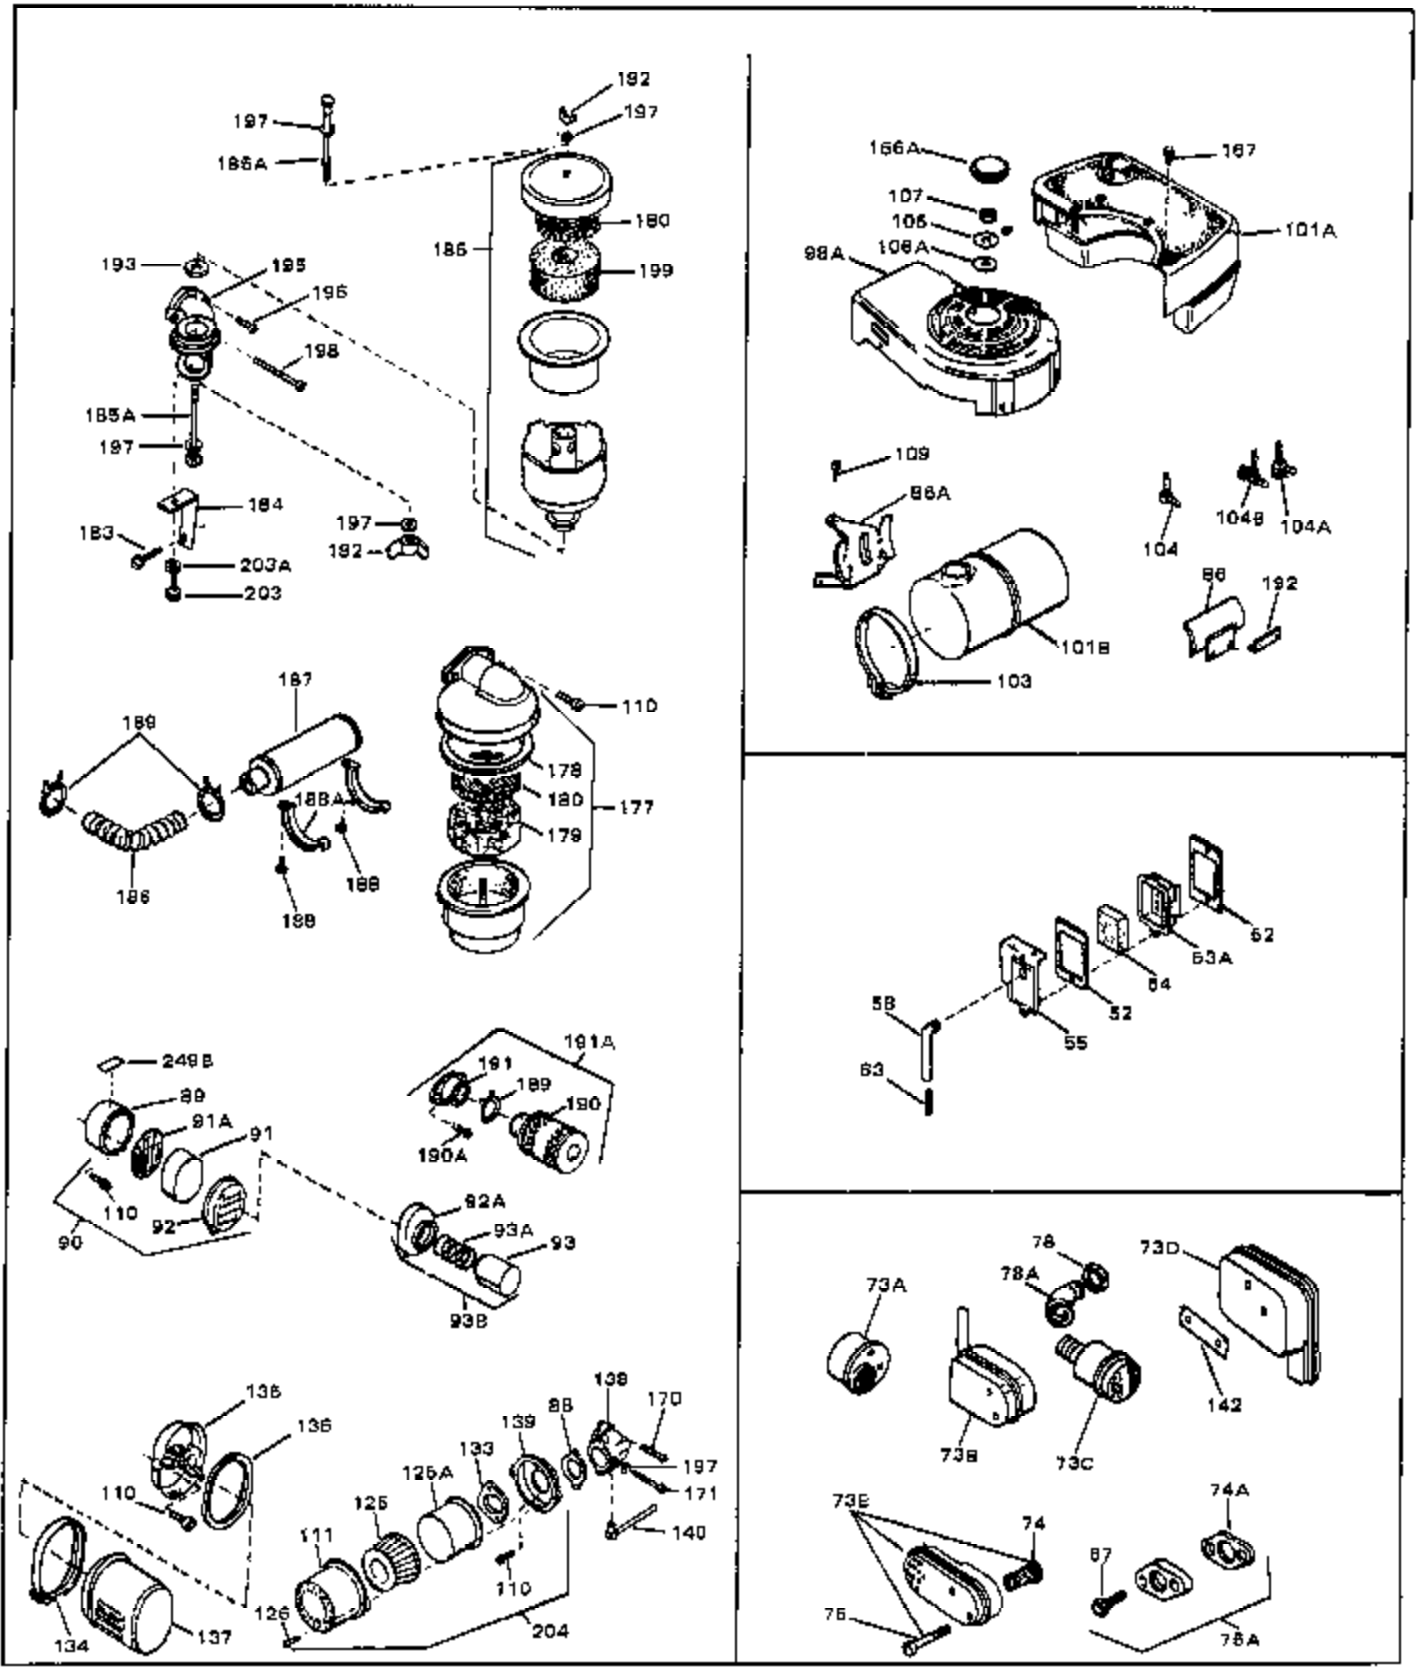

Ref #	Part Number	Qty	Description
52	31619	0	Gasket, Breather cover
63	31778	0	Spring, Coil
67	30063	0	Screw
74A	26754	0	Gasket, Exhaust
75A	730162	0	Kit, Muffler Adapter
75	27182	0	Screw, Hex hd. cap, 1/4-20 x 3-3/8
75	30298	0	Screw, Hex hd. cap, 1/4-20 x 2-1/2
75	650234	0	Screw, Hex hd. cap, 1/4-20 x 3
75	650243	0	Screw, Hex hd. cap, 1/4-20 x 2-3/4
75	650253	0	Screw, Hex hd. cap, 1/4-20 x 2-1/4
75	650493	0	Screw, Hex hd. Sems, 1/4-20 x 1-3/4
75	650795	0	Screw, Hex hd. cap, Sems, 1/4-20 x 2-5/16
78	27675	0	Nut, Conduit
78A	30617	0	Elbow, Exhaust (45°)
78A	28885	0	Elbow, Exhaust (90°)
88	27272	0	Gasket, Air cleaner
91A	29962	0	Screen, Air cleaner
93	450124	0	Bag, Pre-cleaner
93B	730510	0	Kit, Pre-cleaner
93A	450150	0	Spring, Pre-cleaner
104	28584	0	Strainer & Elbow
104B	30863	0	Valve, Fuel shut-off
104A	29683	0	Strainer & Shut-off
106	650490	0	Washer, Belleville
107	650607	0	Nut, Flywheel
109	650561	0	Screw
110	28820	0	Screw
110	29786	0	Screw
110	650399	0	Screw, Phil. fil. hd. Sems, 10-32 x 5/8
126	650152	0	Screw
133	30767	0	Spacer, Air cleaner
140	30635	0	Fitting, Breather
170	650163	0	Screw, Fil. hd. Sems, 10-32 x 7/8
171	650520	0	Screw
182	9577	0	Nut, Wing, 10-24
183	29511	0	Screw, Slotted hex washer hd., 1/4-20 x 7/16
184	30418	0	Bracket, Cleaner elbow
189	32973	0	Clamp, Corbin
190	32972	0	Cleaner, Air
190A	650709	0	Screw
191	32971	0	Adapter, Air cleaner
191A	730145	0	Air Cleaner Kit
192	29432	0	Bracket, Housing
193	27165	0	Gasket, Elbow
196	650163	0	Screw, Fil. hd. Sems, 10-32 x 7/8
197	27183	0	Washer, Fiber
197	31905	0	Washer, Paper
198	650519	0	Screw
198	650520	0	Screw
199	31408	0	Element, Air cleaner
203	30688	0	Screw, Hex hd. Sems, 1/4-20 x 1/2
203A	650722	0	Lockwasher, 1/4
204	730127	0	Cleaner Assy., Air (Poly)