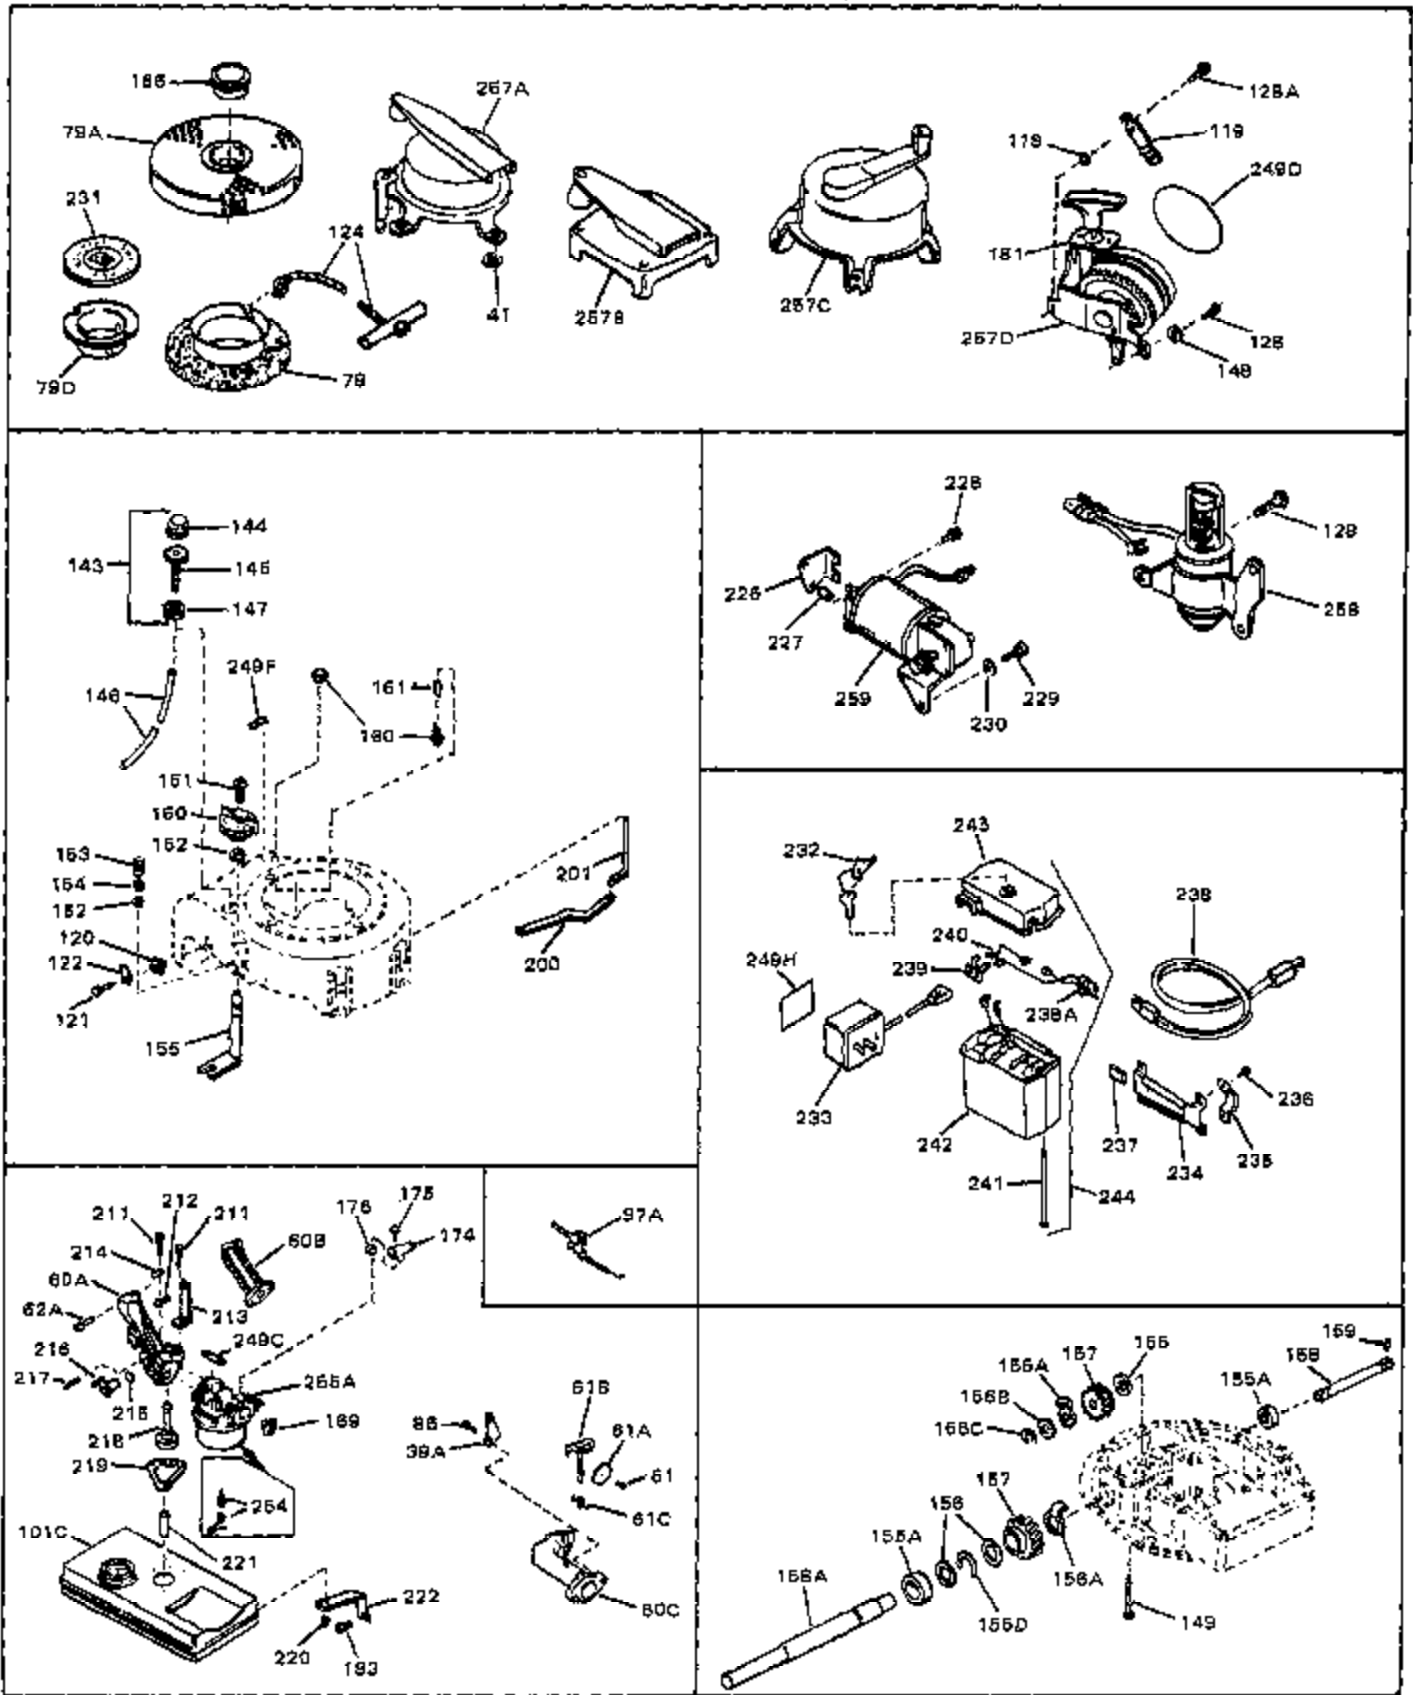

Engine Parts List #2

Ref #	Part Number	Qty	Description
41	27070	0	Lockwasher
41	27656	0	Washer, Flat
41	650168	0	Washer, Flat
79D	590416	0	Cup, Starter
79	30892	0	Pulley, Rope starter
85	30564	0	Screw
85	6201	0	Screw
85	6202	0	Screw
124	590343	0	Rope & Handle Assy., Starter
128	650737	0	Screw, Hex washer hd. taptite, 1/4-20 x 1/2
148	8345	0	Washer, 1/4
149	650492	0	Screw
166	32119	0	Plug, Screen
166	32236	0	Plug, Screen
181	590441	0	Rope Guide Assy.
181	590516	0	Bracket Assy.
183	29511	0	Screw, Slotted hex washer hd., 1/4-20 x 7/16
249C	32546	0	Decal, Speed control