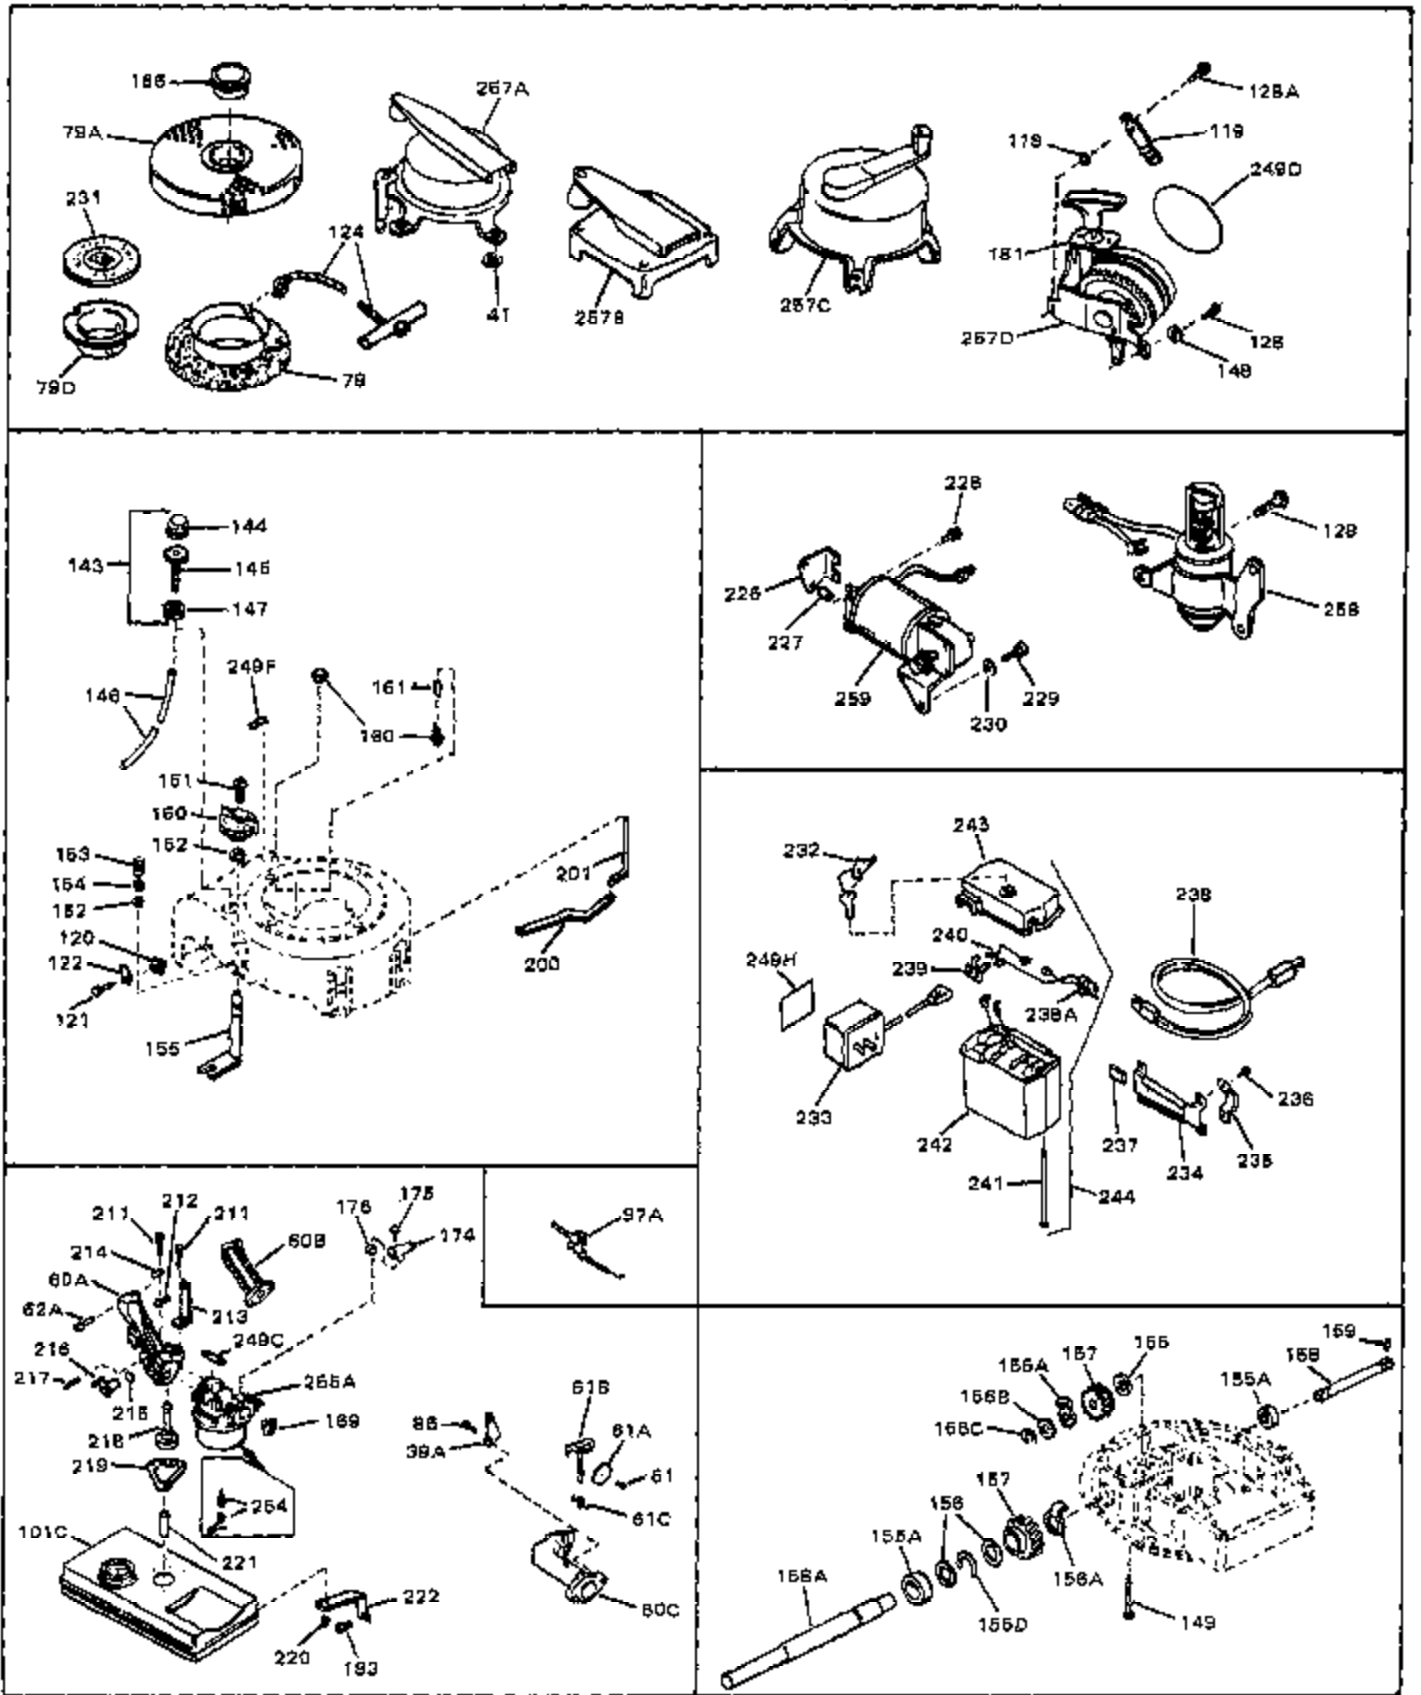

Ref #	Part Number	Qty	Description
41	27070	0	Lockwasher
41	27656	0	Washer, Flat
41	650168	0	Washer, Flat
79D	590416	0	Cup, Starter
79	30892	0	Pulley, Rope starter
85	30564	0	Screw
85	6201	0	Screw
85	6202	0	Screw
124	590343	0	Rope & Handle Assy., Starter
128	650737	0	Screw, Hex washer hd. taptite, 1/4-20 x 1/2
148	8345	0	Washer, 1/4
149	650492	0	Screw
166	32119	0	Plug, Screen
166	32236	0	Plug, Screen
181	590441	0	Rope Guide Assy.
181	590516	0	Bracket Assy.
183	29511	0	Screw, Slotted hex washer hd., 1/4-20 x 7/16
249C	32546	0	Decal, Speed control
254	631021	0	Inlet Needle, Seat & Clip Assy.
255A	631612	0	Carburetor