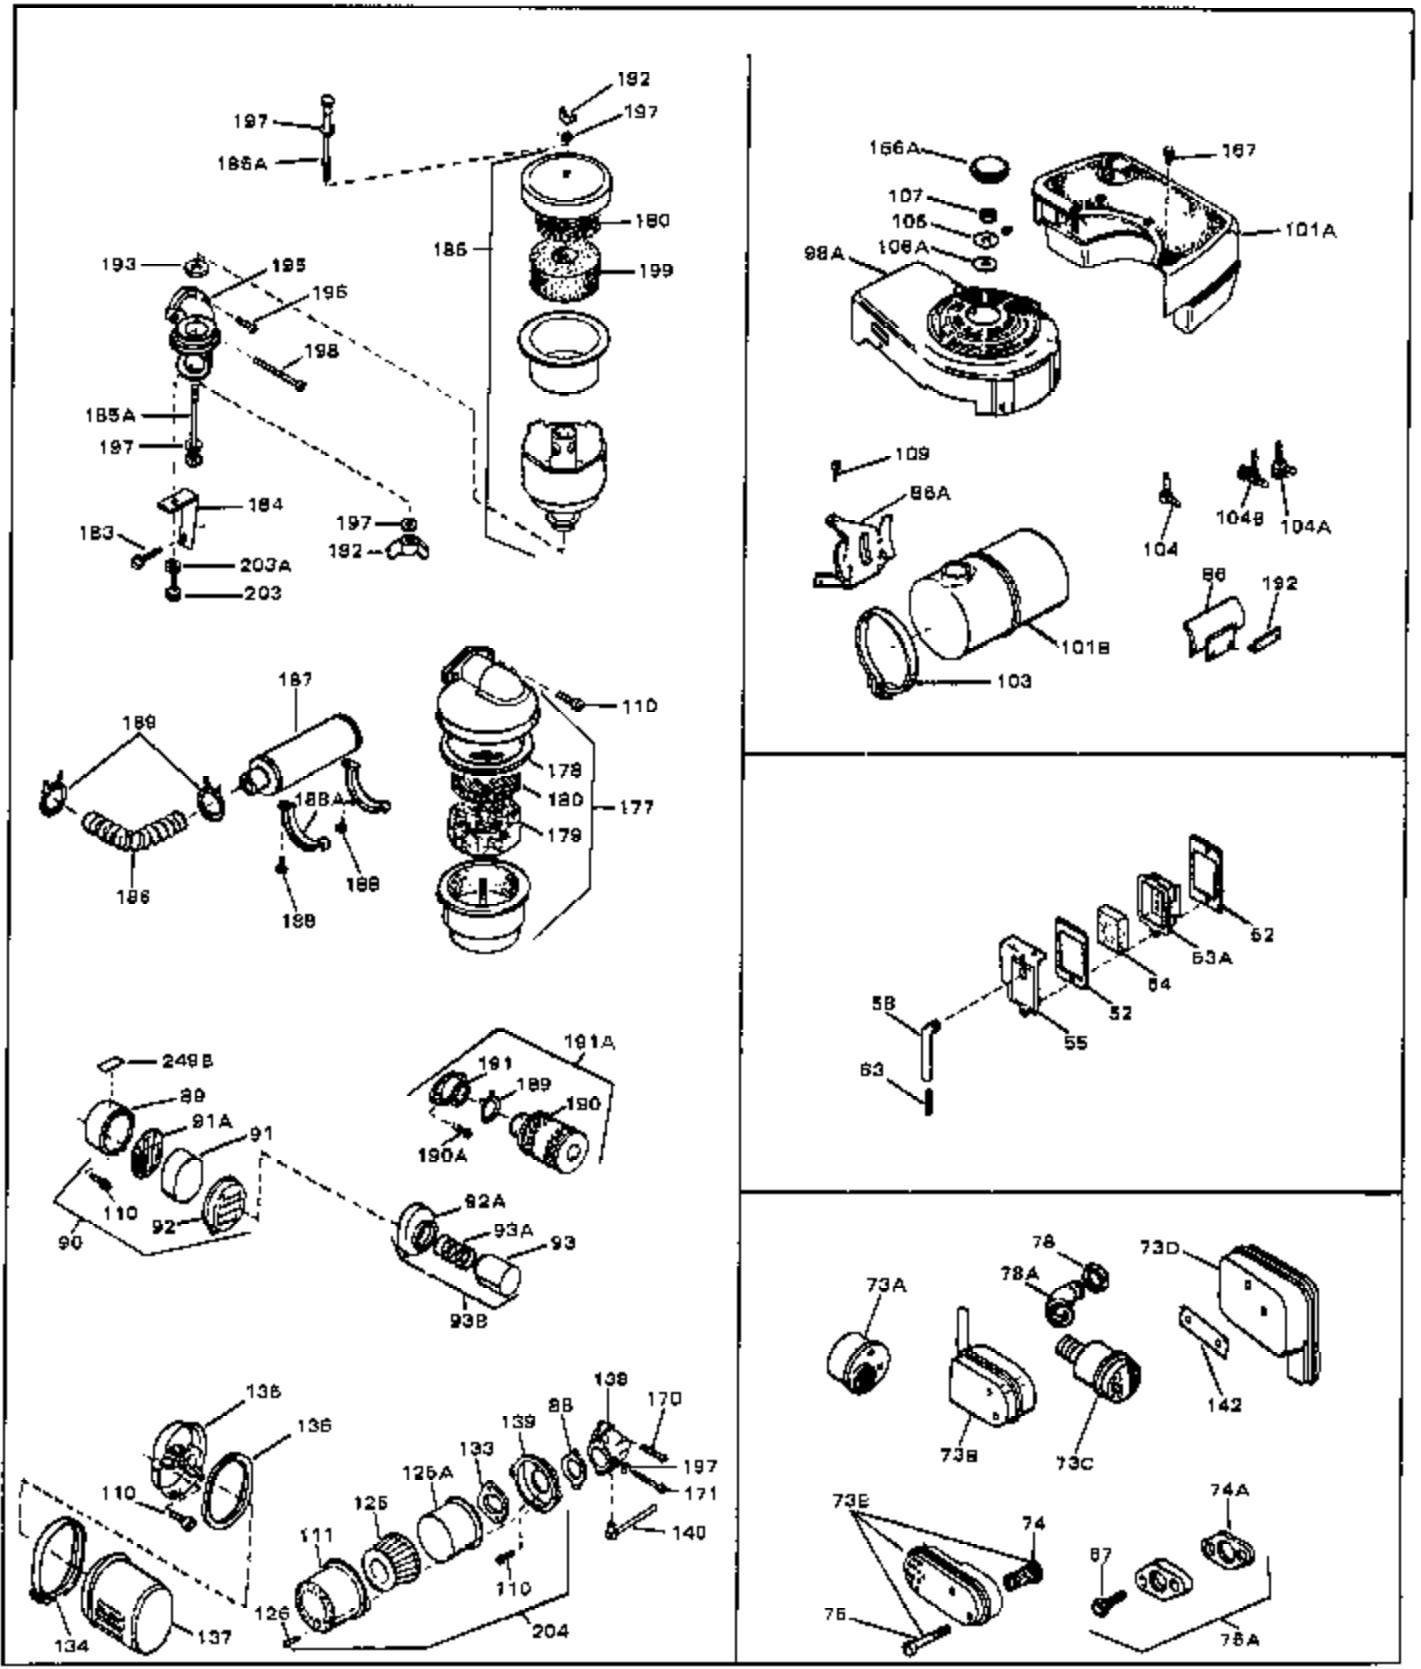

Ref #	Part Number	Qty	Description
52	31619	0	Gasket, Breather cover
63	31778	0	Spring, Coil
67	30063	0	Screw
74A	26754	0	Gasket, Exhaust
75	27182	0	Screw, Hex hd. cap, 1/4-20 x 3-3/8
75	30298	0	Screw, Hex hd. cap, 1/4-20 x 2-1/2
75	650234	0	Screw, Hex hd. cap, 1/4-20 x 3
75	650243	0	Screw, Hex hd. cap, 1/4-20 x 2-3/4
75	650253	0	Screw, Hex hd. cap, 1/4-20 x 2-1/4
75	650493	0	Screw, Hex hd. Sems, 1/4-20 x 1-3/4
75	650795	0	Screw, Hex hd. cap, Sems, 1/4-20 x 2-5/16
75A	730162	0	Kit, Muffler Adapter
78A	28885	0	Elbow, Exhaust (90°)
78A	30617	0	Elbow, Exhaust (45°)
78	27675	0	Nut, Conduit
88	27272	0	Gasket, Air cleaner
88	33051	0	Gasket, Air cleaner
91A	29962	0	Screen, Air cleaner
93A	450150	0	Spring, Pre-cleaner
93B	730510	0	Kit, Pre-cleaner
93	450124	0	Bag, Pre-cleaner
104B	30863	0	Valve, Fuel shut-off
104	28584	0	Strainer & Elbow
104A	29683	0	Strainer & Shut-off
106	650490	0	Washer, Belleville
107	650607	0	Nut, Flywheel
109	650561	0	Screw
110	28820	0	Screw
110	29786	0	Screw
110	650399	0	Screw, Phil. fil. hd. Sems, 10-32 x 5/8
126	650152	0	Screw
133	30767	0	Spacer, Air cleaner
140	30635	0	Fitting, Breather
170	650163	0	Screw, Fil. hd. Sems, 10-32 x 7/8
171	650520	0	Screw
182	9577	0	Nut, Wing, 10-24
183	29511	0	Screw, Slotted hex washer hd., 1/4-20 x 7/16
184	30418	0	Bracket, Cleaner elbow
191A	730145	0	Air Cleaner Kit
192	29432	0	Bracket, Housing
193	27165	0	Gasket, Elbow
196	650163	0	Screw, Fil. hd. Sems, 10-32 x 7/8
197	27183	0	Washer, Fiber
197	31905	0	Washer, Paper
198	650519	0	Screw
198	650520	0	Screw
199	31408	0	Element, Air cleaner
203	30688	0	Screw, Hex hd. Sems, 1/4-20 x 1/2
203A	650722	0	Lockwasher, 1/4
204	730127	0	Cleaner Assy., Air (Poly)