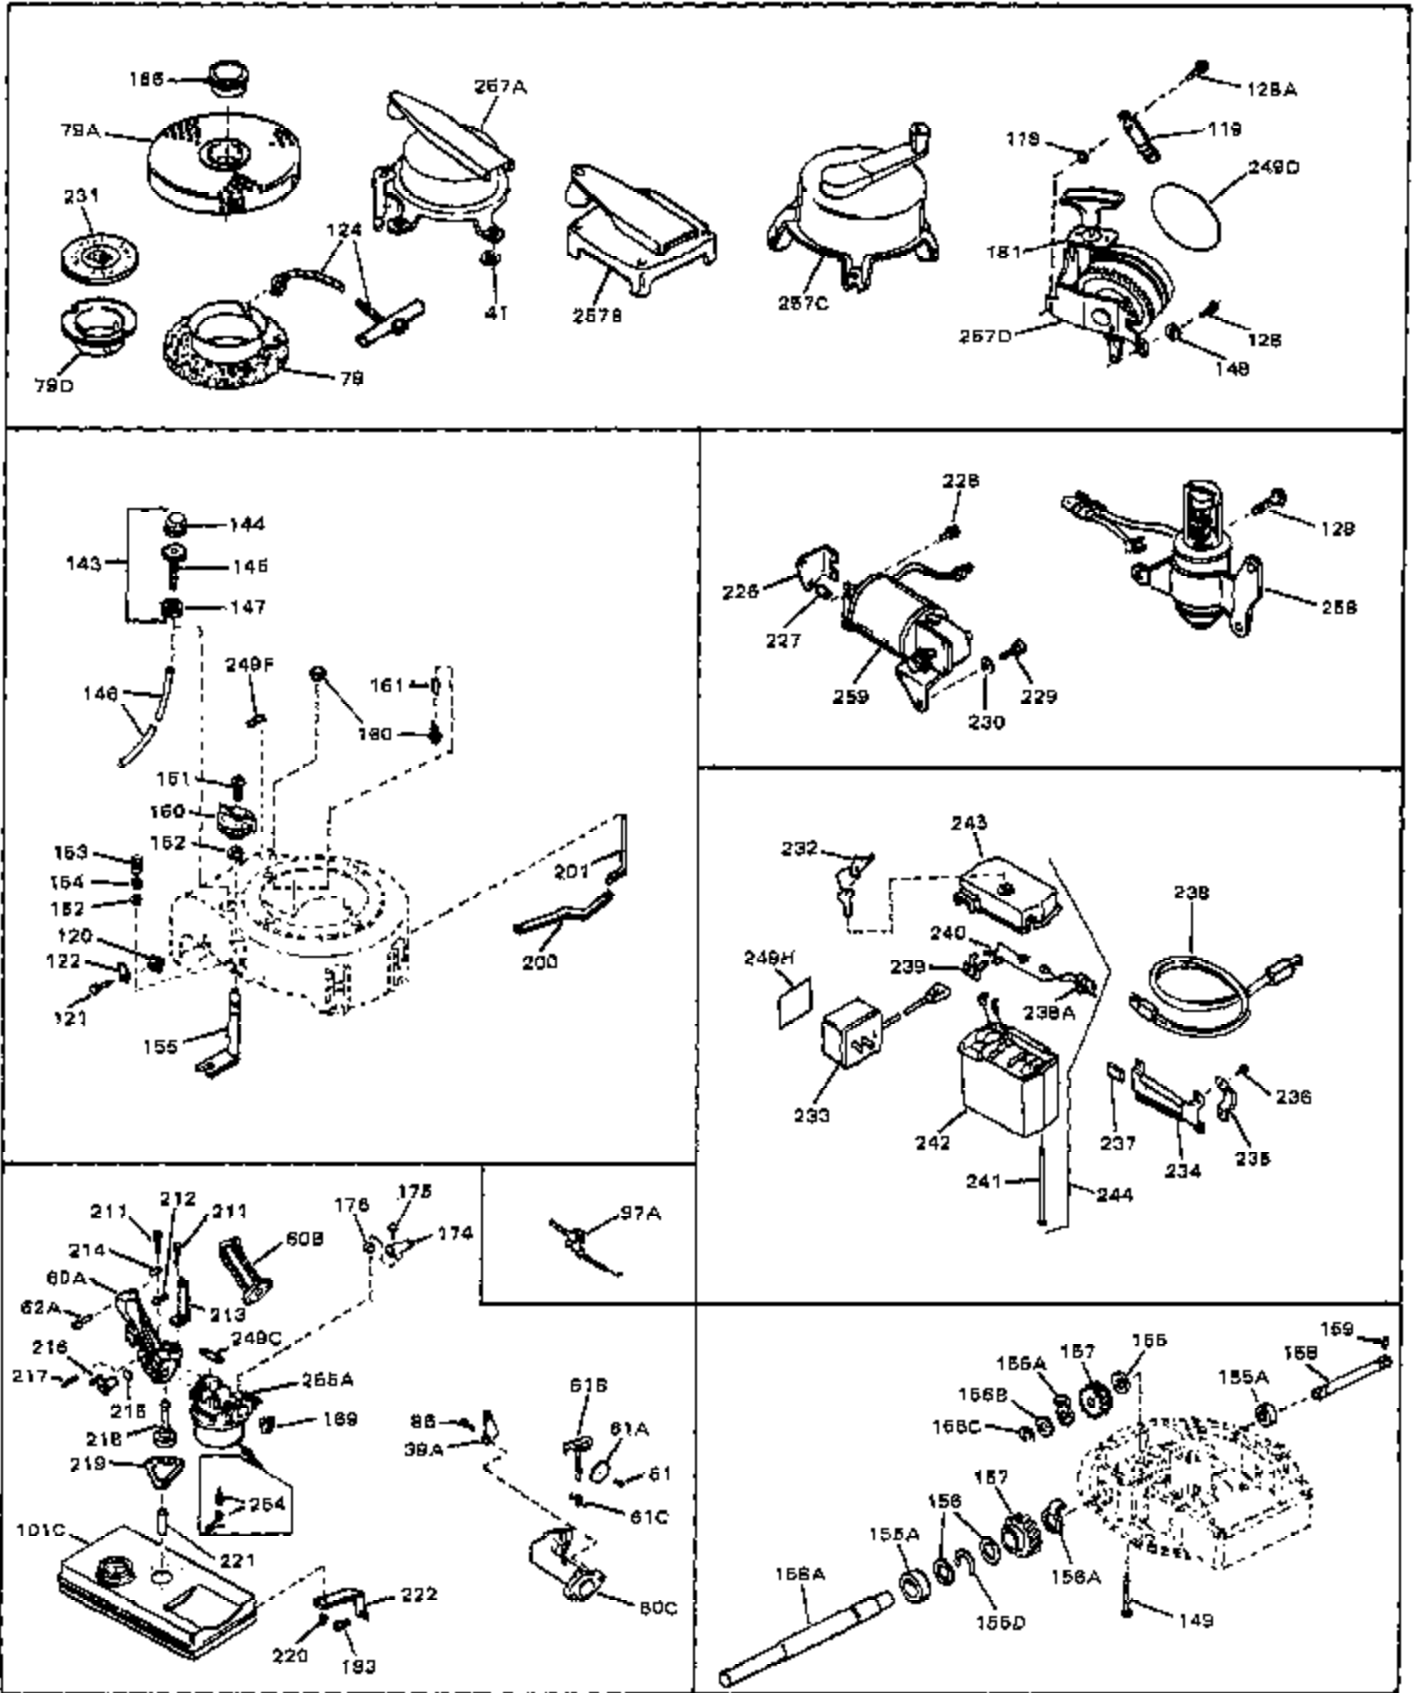

Engine Parts List #2

Ref #	Part Number	Qty	Description
39A	33086	0	Lever, Speed adj.
41	27070	0	Lockwasher
41	27656	0	Washer, Flat
41	650168	0	Washer, Flat
79	30892	0	Pulley, Rope starter
79D	590416	0	Cup, Starter
85	30564	0	Screw
85	6201	0	Screw
85	6202	0	Screw
124	590343	0	Rope & Handle Assy., Starter
128	650737	0	Screw, Hex washer hd. taptite, 1/4-20 x 1/2
148	8345	0	Washer, 1/4
149	650492	0	Screw
166	32119	0	Plug, Screen
166	32236	0	Plug, Screen
181	590441	0	Rope Guide Assy.
181	590516	0	Bracket Assy.
183	29511	0	Screw, Slotted hex washer hd., 1/4-20 x 7/16
254	631021	0	Inlet Needle, Seat & Clip Assy.
255A	631148	0	Carburetor