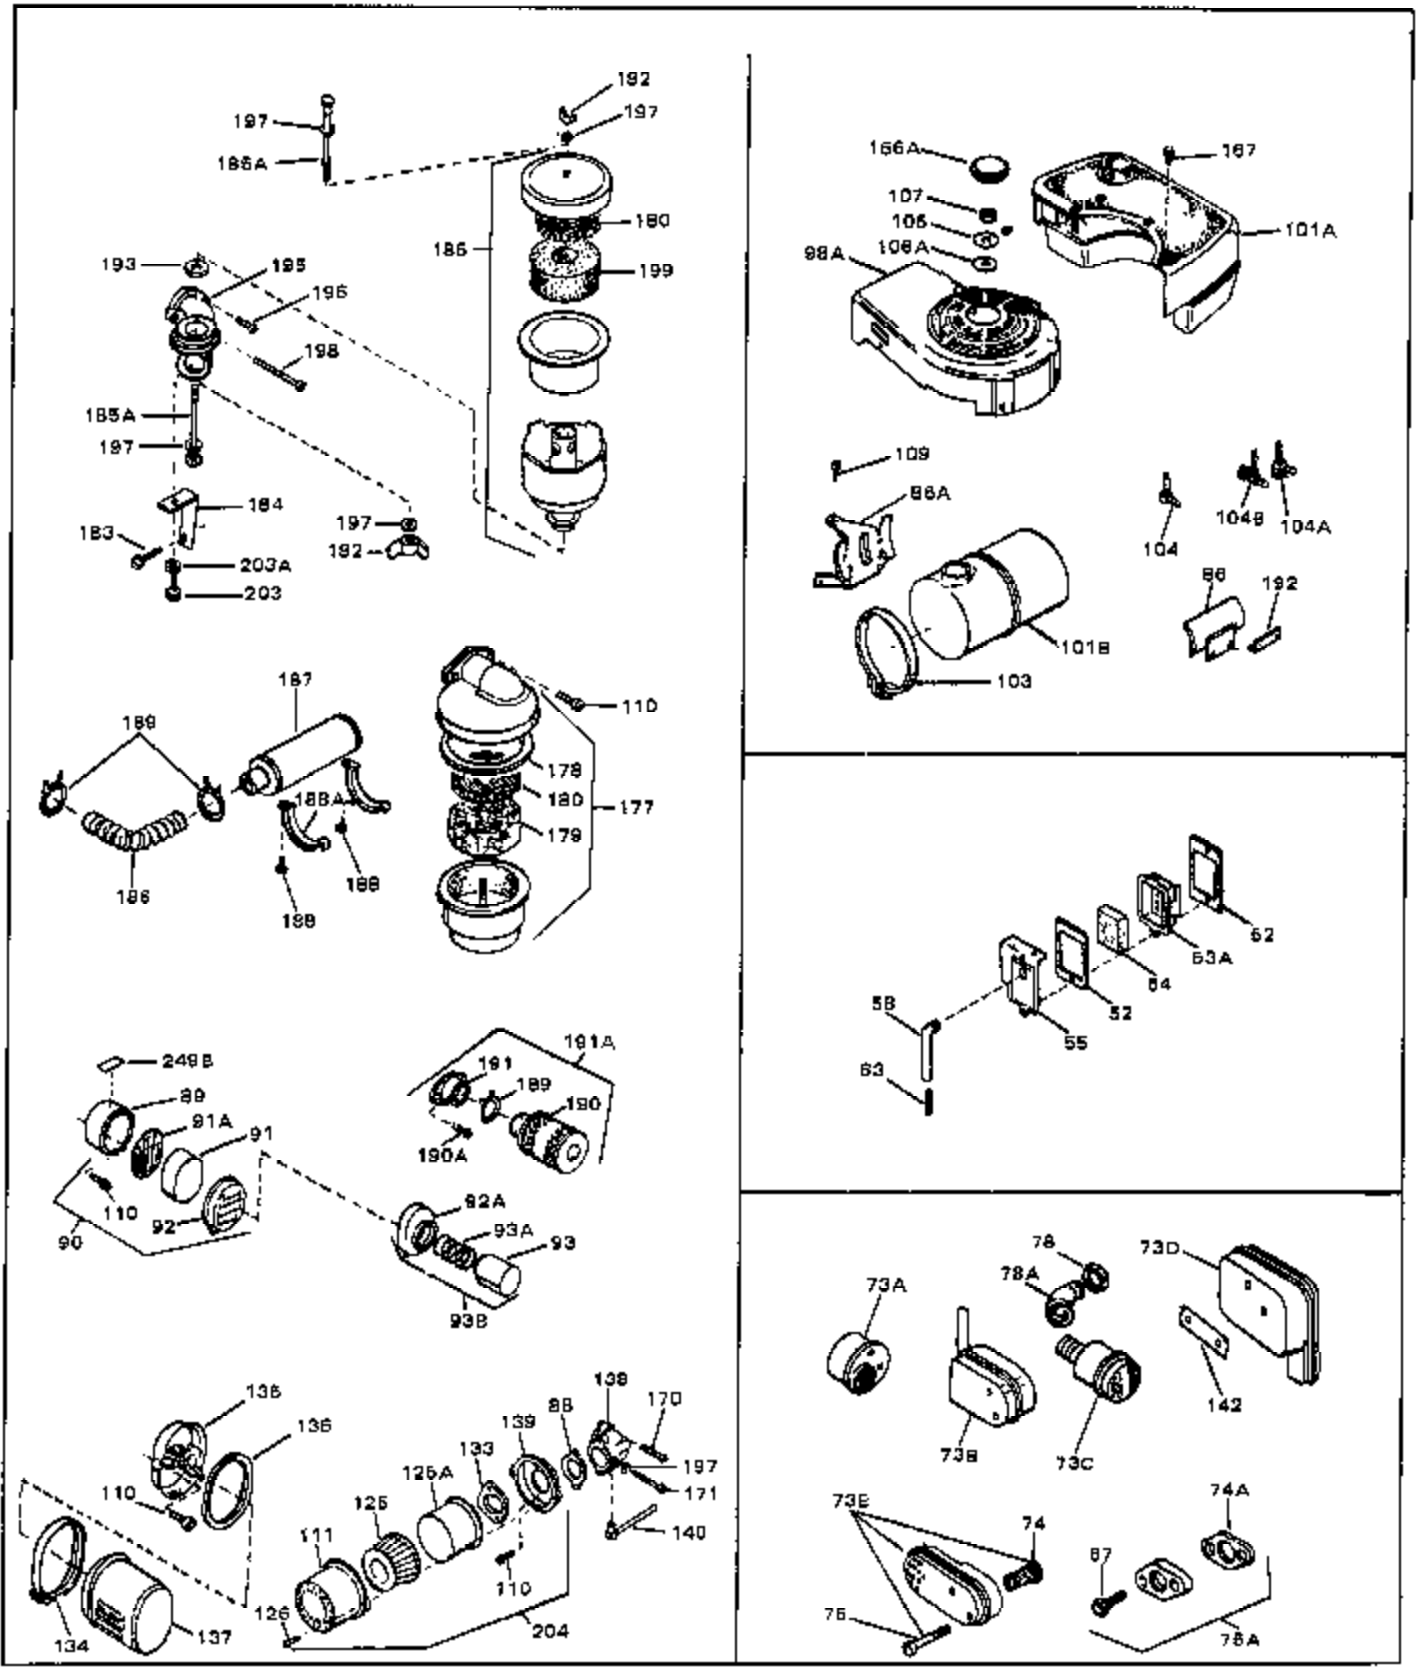

Ref #	Part Number	Qty	Description
52	31619	0	Gasket, Breather cover
63	31778	0	Spring, Coil
67	30063	0	Screw
75A	730162	0	Kit, Muffler Adapter
75	27182	0	Screw, Hex hd. cap, 1/4-20 x 3-3/8
75	30298	0	Screw, Hex hd. cap, 1/4-20 x 2-1/2
75	650234	0	Screw, Hex hd. cap, 1/4-20 x 3
75	650243	0	Screw, Hex hd. cap, 1/4-20 x 2-3/4
75	650253	0	Screw, Hex hd. cap, 1/4-20 x 2-1/4
75	650493	0	Screw, Hex hd. Sems, 1/4-20 x 1-3/4
75	650795	0	Screw, Hex hd. cap, Sems, 1/4-20 x 2-5/16
78A	28885	0	Elbow, Exhaust (90°)
78A	30617	0	Elbow, Exhaust (45°)
78	27675	0	Nut, Conduit
88	27272	0	Gasket, Air cleaner
91A	29962	0	Screen, Air cleaner
93	450124	0	Bag, Pre-cleaner
93A	450150	0	Spring, Pre-cleaner
93B	730510	0	Kit, Pre-cleaner
104B	30863	0	Valve, Fuel shut-off
104A	29683	0	Strainer & Shut-off
104	28584	0	Strainer & Elbow
106	650490	0	Washer, Belleville
107	650607	0	Nut, Flywheel
109	650561	0	Screw
110	28820	0	Screw
110	29786	0	Screw
110	650399	0	Screw, Phil. fil. hd. Sems, 10-32 x 5/8
126	650152	0	Screw
133	30767	0	Spacer, Air cleaner
140	30635	0	Fitting, Breather
170	650163	0	Screw, Fil. hd. Sems, 10-32 x 7/8
171	650520	0	Screw
182	9577	0	Nut, Wing, 10-24
183	29511	0	Screw, Slotted hex washer hd., 1/4-20 x 7/16
184	30418	0	Bracket, Cleaner elbow
191A	730145	0	Air Cleaner Kit
192	29432	0	Bracket, Housing
193	27165	0	Gasket, Elbow
196	650163	0	Screw, Fil. hd. Sems, 10-32 x 7/8
197	27183	0	Washer, Fiber
197	31905	0	Washer, Paper
198	650519	0	Screw
198	650520	0	Screw
199	31408	0	Element, Air cleaner
203A	650722	0	Lockwasher, 1/4
203	30688	0	Screw, Hex hd. Sems, 1/4-20 x 1/2
204	730127	0	Cleaner Assy., Air (Poly)
249B	30002	0	Decal, Air cleaner