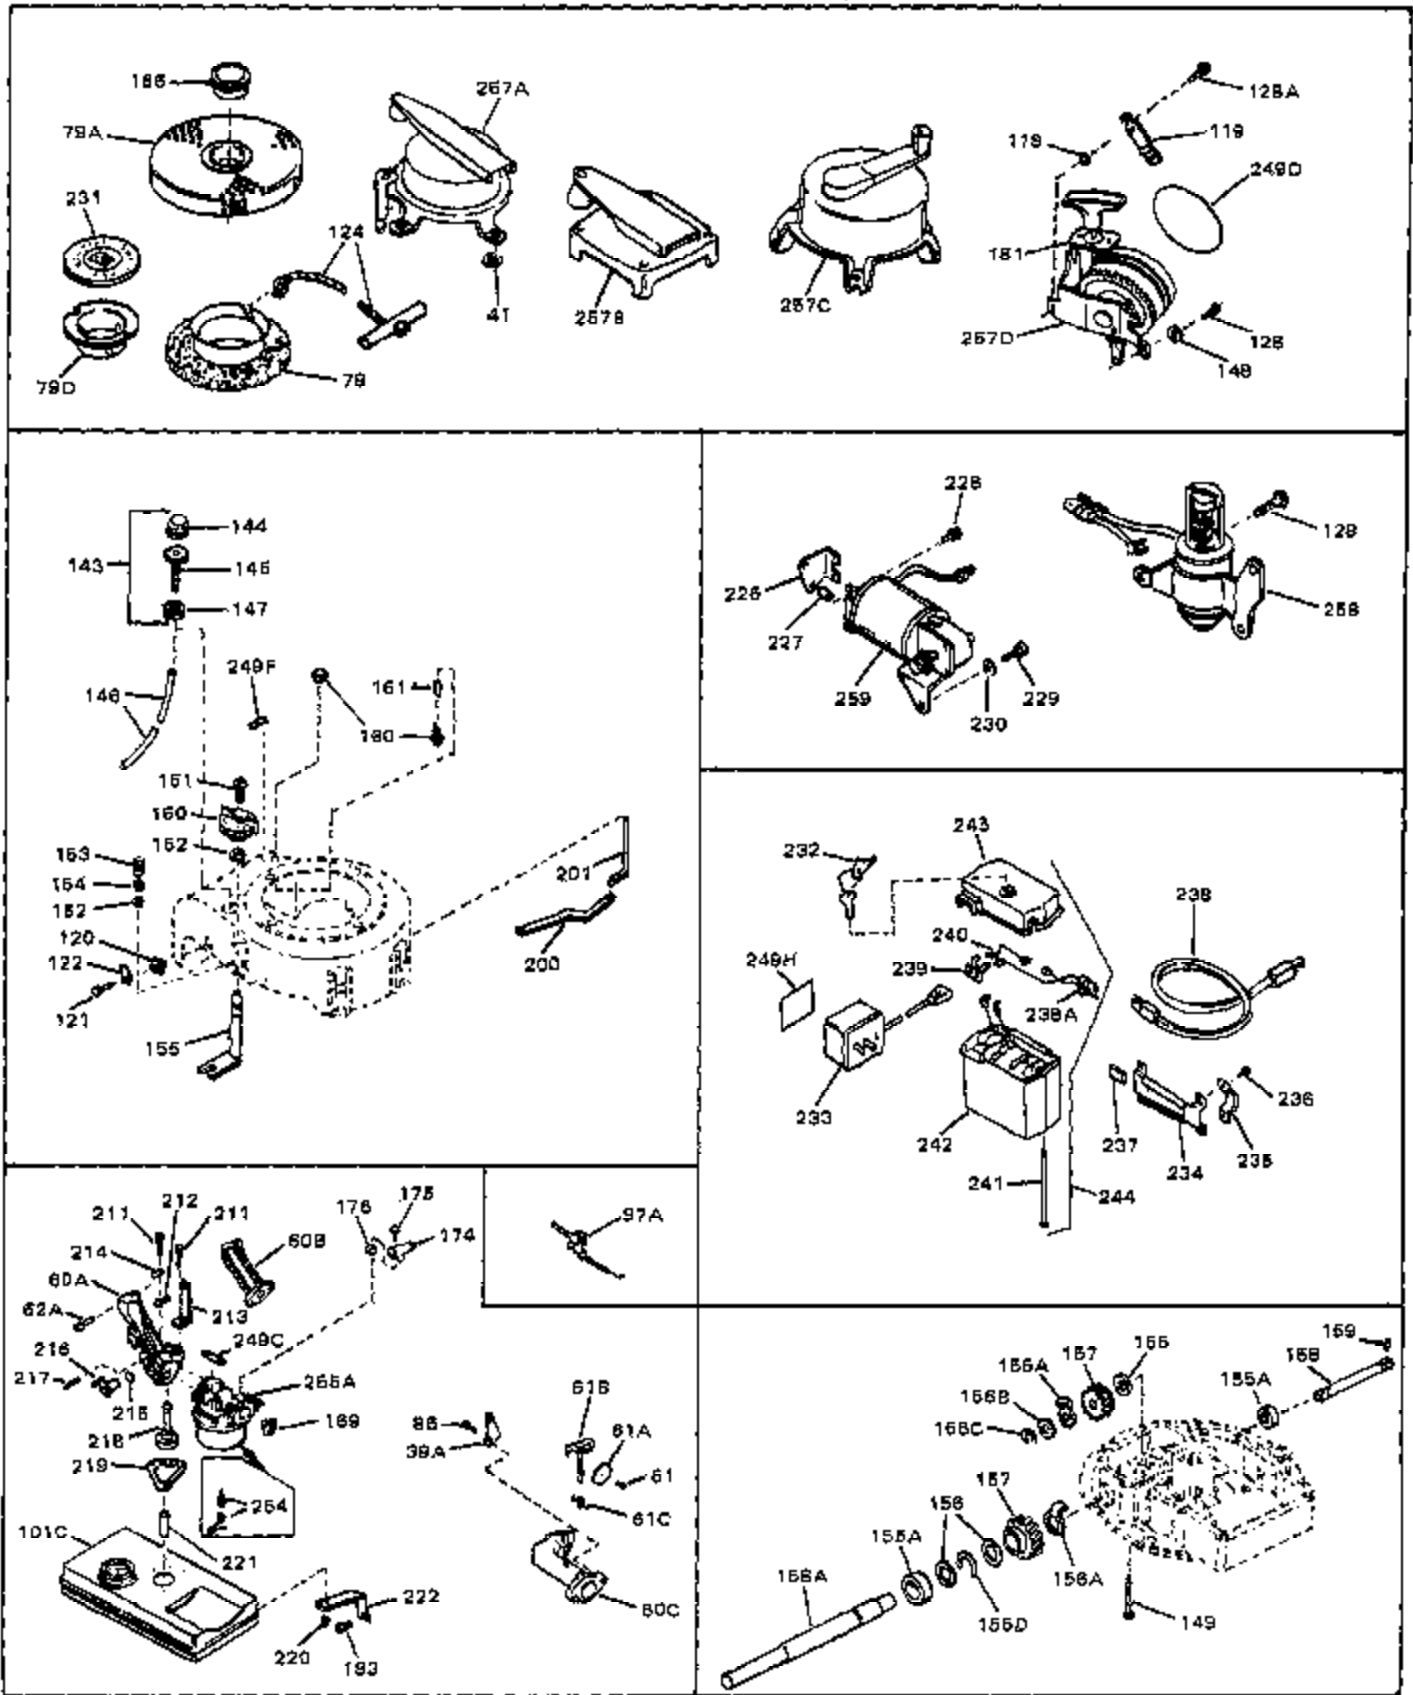

Ref #	Part Number	Qty	Description
41	27070	0	Lockwasher
41	27656	0	Washer, Flat
41	650168	0	Washer, Flat
79D	32723	0	Pulley, Starter
79	30892	0	Pulley, Rope starter
85	30564	0	Screw
85	6201	0	Screw
85	6202	0	Screw
124	590343	0	Rope & Handle Assy., Starter
128	650737	0	Screw, Hex washer hd. taptite, 1/4-20 x 1/2
148	8345	0	Washer, 1/4
149	650492	0	Screw
166	32119	0	Plug, Screen
166	32236	0	Plug, Screen
181	590441	0	Rope Guide Assy.
181	590516	0	Bracket Assy.
183	29511	0	Screw, Slotted hex washer hd., 1/4-20 x 7/16
254	631021	0	Inlet Needle, Seat & Clip Assy.
255A	631581	0	Carburetor