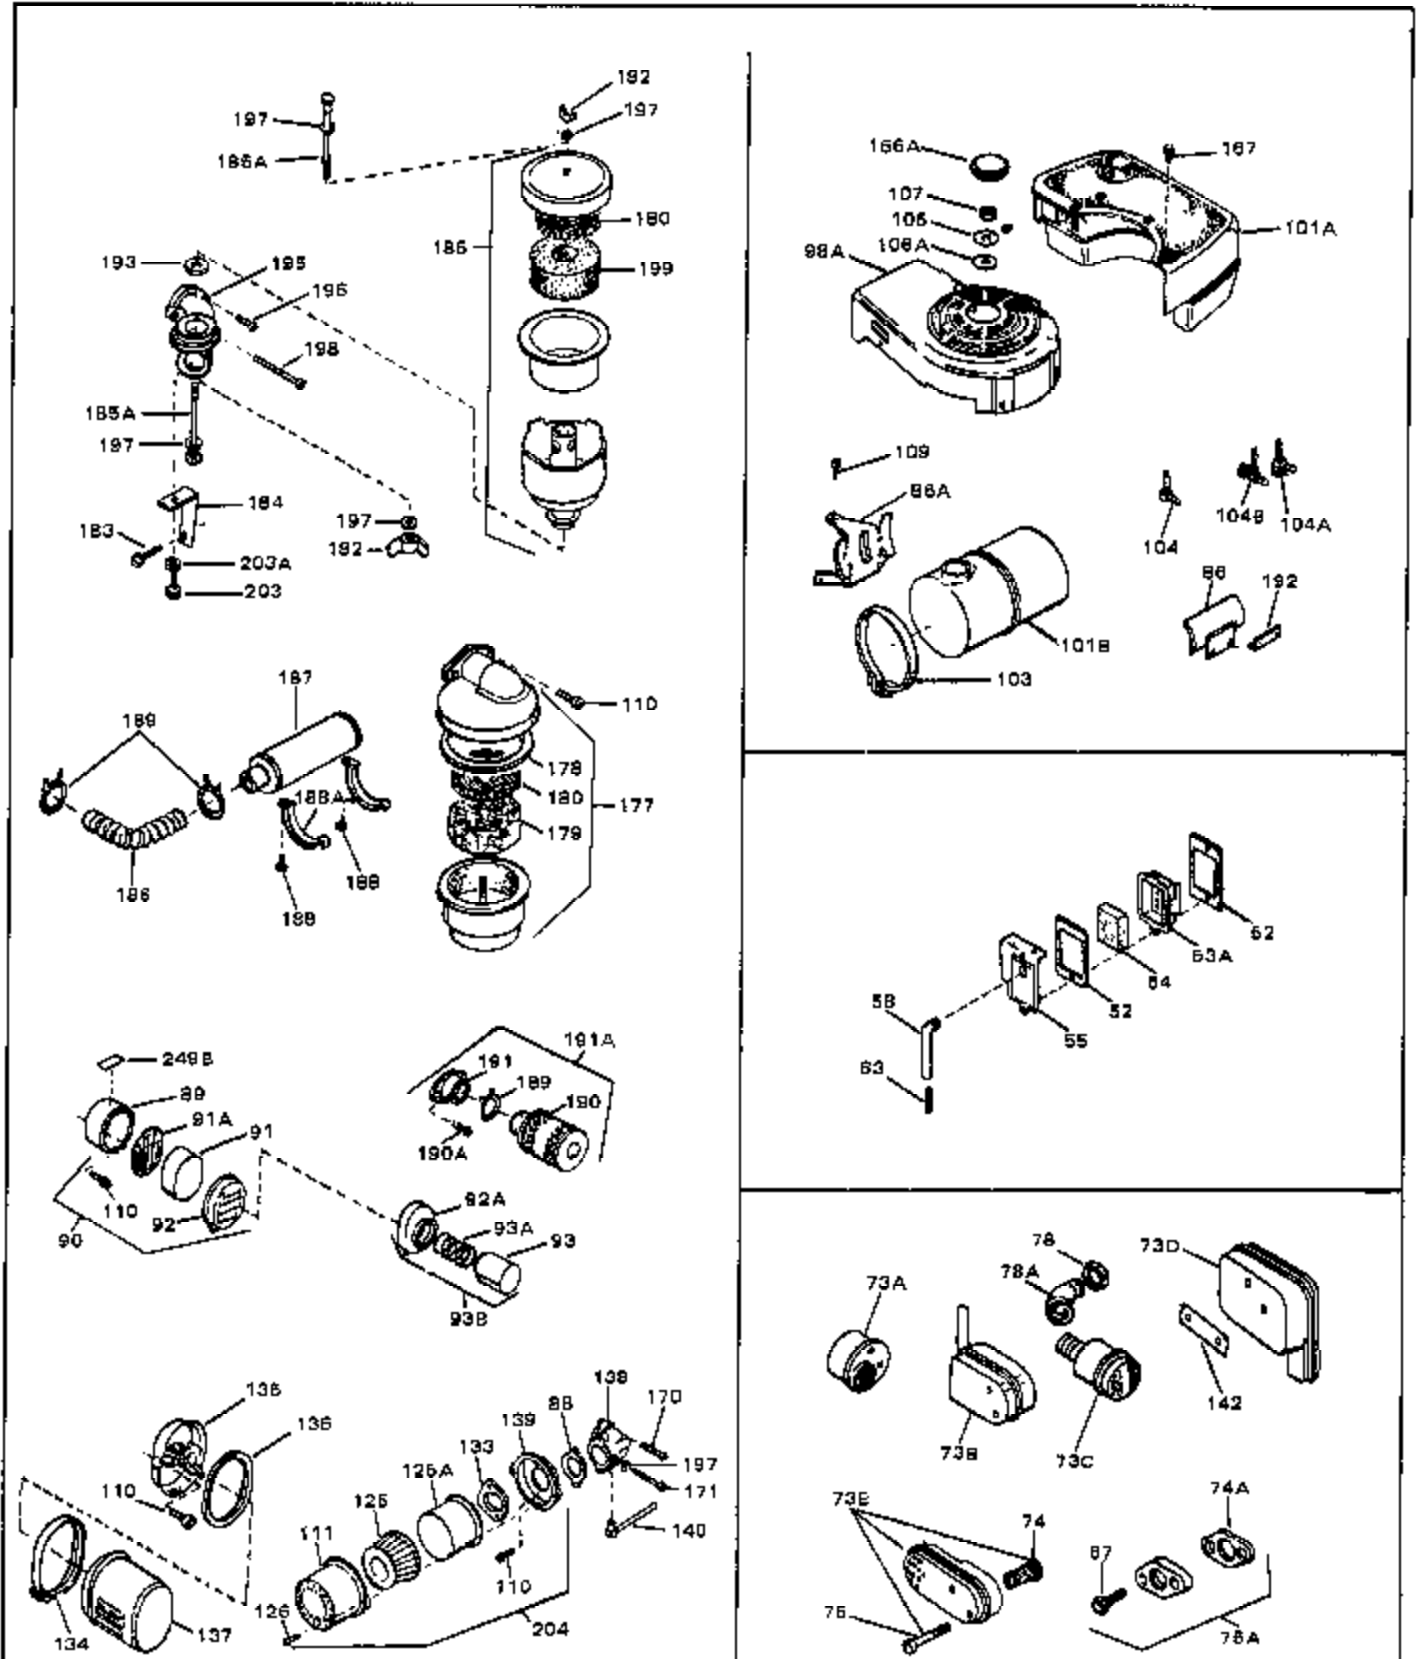

Ref #	Part Number	Qty	Description
52	31619	0	Gasket, Breather cover
63	31778	0	Spring, Coil
67	30063	0	Screw
74A	26754	0	Gasket, Exhaust
75	27182	0	Screw, Hex hd. cap, 1/4-20 x 3-3/8
75	30298	0	Screw, Hex hd. cap, 1/4-20 x 2-1/2
75	650234	0	Screw, Hex hd. cap, 1/4-20 x 3
75	650243	0	Screw, Hex hd. cap, 1/4-20 x 2-3/4
75	650253	0	Screw, Hex hd. cap, 1/4-20 x 2-1/4
75	650493	0	Screw, Hex hd. Sems, 1/4-20 x 1-3/4
75	650795	0	Screw, Hex hd. cap, Sems, 1/4-20 x 2-5/16
75A	730162	0	Kit, Muffler Adapter
78A	28885	0	Elbow, Exhaust (90°)
78A	30617	0	Elbow, Exhaust (45°)
78	27675	0	Nut, Conduit
88	33051	0	Gasket, Air cleaner
91A	29962	0	Screen, Air cleaner
93A	450150	0	Spring, Pre-cleaner
93B	730510	0	Kit, Pre-cleaner
93	450124	0	Bag, Pre-cleaner
104B	30863	0	Valve, Fuel shut-off
104	28584	0	Strainer & Elbow
104A	29683	0	Strainer & Shut-off
106	650490	0	Washer, Belleville
107	650607	0	Nut, Flywheel
109	650561	0	Screw
110	28820	0	Screw
110	29786	0	Screw
110	650399	0	Screw, Phil. fil. hd. Sems, 10-32 x 5/8
126	650152	0	Screw
133	30767	0	Spacer, Air cleaner
140	30635	0	Fitting, Breather
170	650163	0	Screw, Fil. hd. Sems, 10-32 x 7/8
171	650520	0	Screw
182	9577	0	Nut, Wing, 10-24
183	29511	0	Screw, Slotted hex washer hd., 1/4-20 x 7/16
184	30418	0	Bracket, Cleaner elbow
191A	730145	0	Air Cleaner Kit
192	29432	0	Bracket, Housing
193	27165	0	Gasket, Elbow
196	650163	0	Screw, Fil. hd. Sems, 10-32 x 7/8
197	27183	0	Washer, Fiber
197	31905	0	Washer, Paper
198	650519	0	Screw
198	650520	0	Screw
199	31408	0	Element, Air cleaner
203	30688	0	Screw, Hex hd. Sems, 1/4-20 x 1/2
203A	650722	0	Lockwasher, 1/4
204	730127	0	Cleaner Assy., Air (Poly)