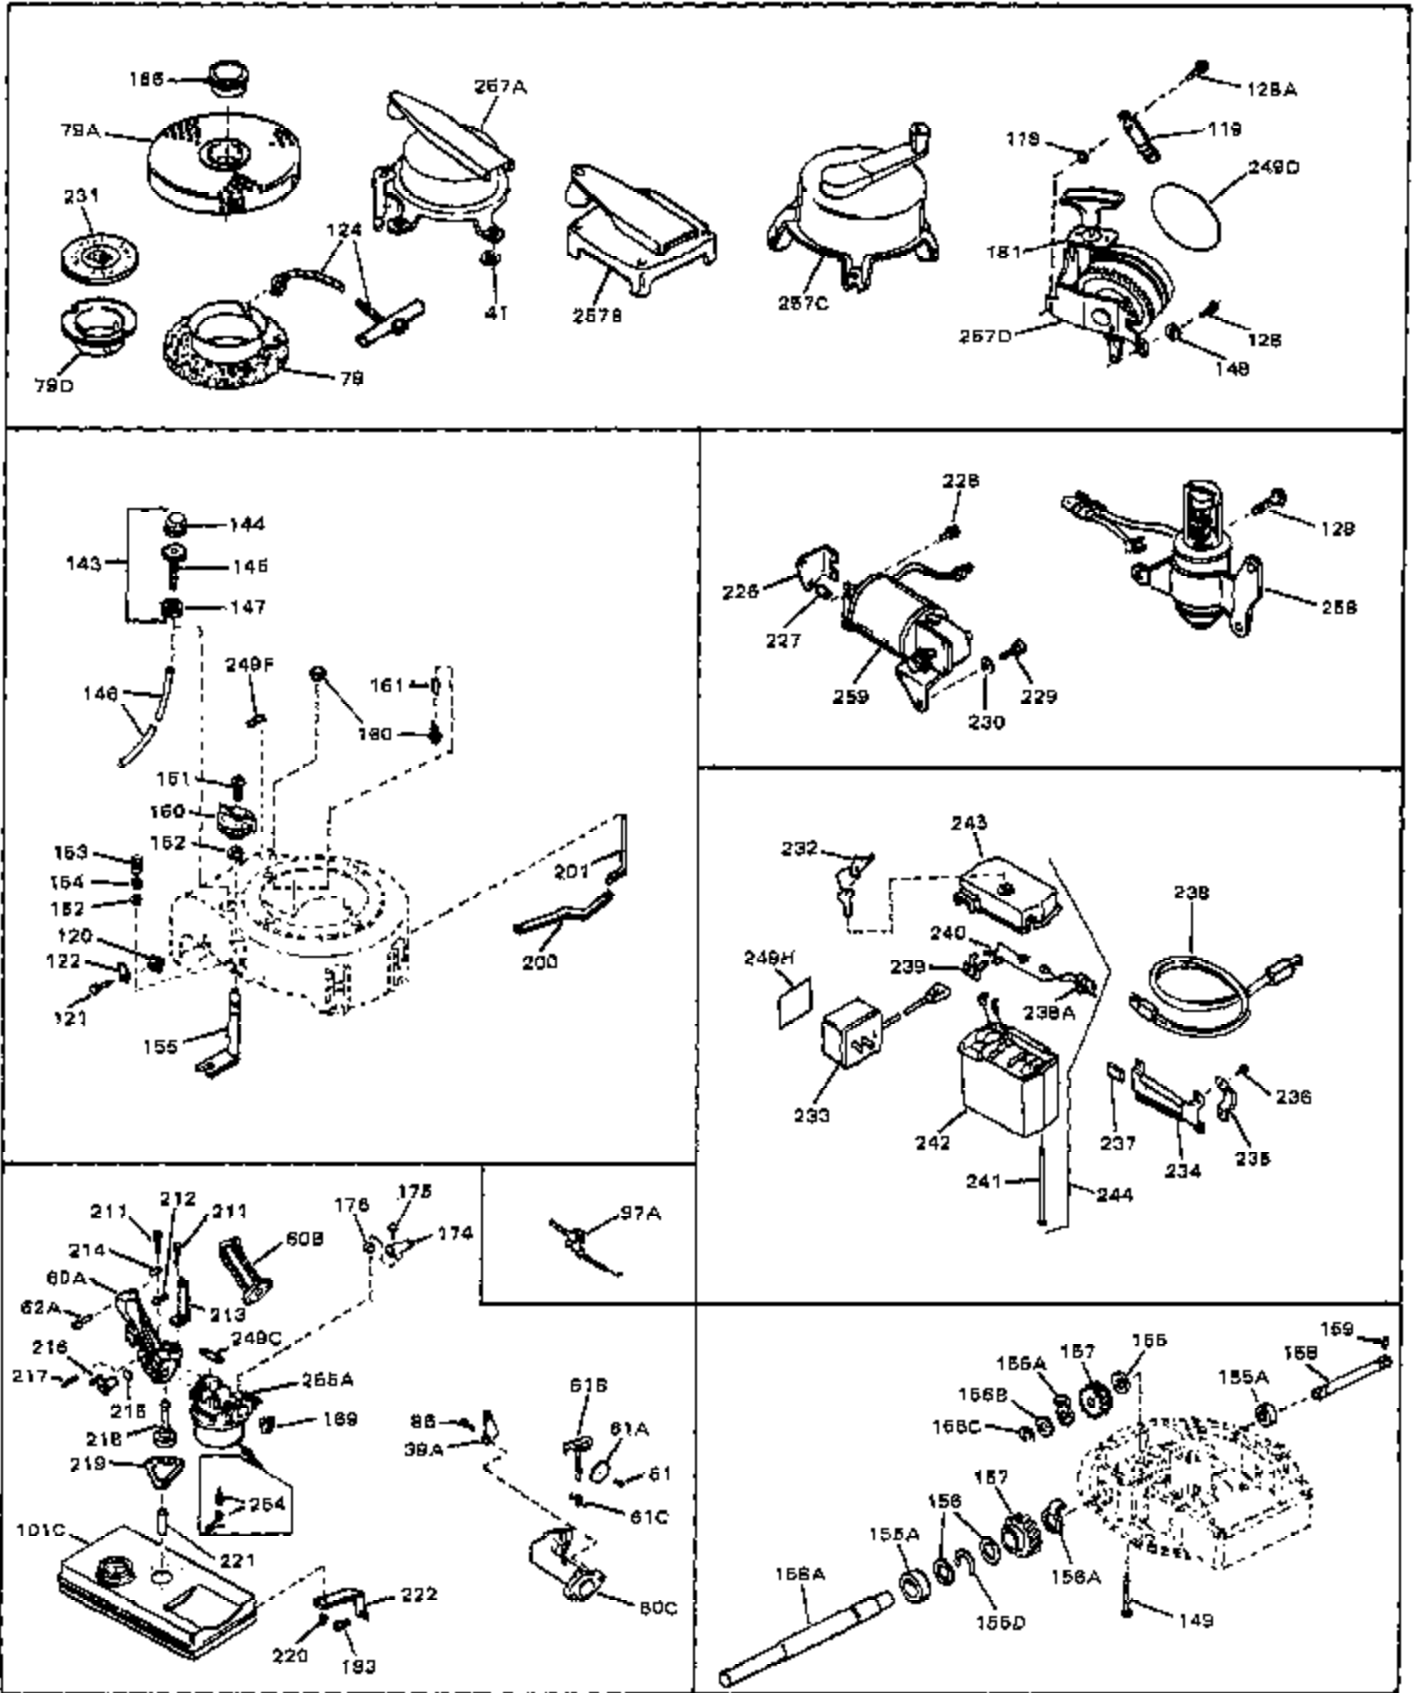

Ref #	Part Number	Qty	Description
41	27070	0	Lockwasher
41	27656	0	Washer, Flat
41	650168	0	Washer, Flat
79A	32237	0	Screen, Flywheel
79	30892	0	Pulley, Rope starter
85	30564	0	Screw
85	6201	0	Screw
85	6202	0	Screw
124	590343	0	Rope & Handle Assy., Starter
128	650737	0	Screw, Hex washer hd. taptite, 1/4-20 x 1/2
148	8345	0	Washer, 1/4
149	650492	0	Screw
166	32119	0	Plug, Screen
166	32236	0	Plug, Screen
181	590441	0	Rope Guide Assy.
181	590516	0	Bracket Assy.
183	29511	0	Screw, Slotted hex washer hd., 1/4-20 x 7/16
254	631021	0	Inlet Needle, Seat & Clip Assy.
255A	631612	0	Carburetor
257D	590450A	0	Starter, Side mount rewind