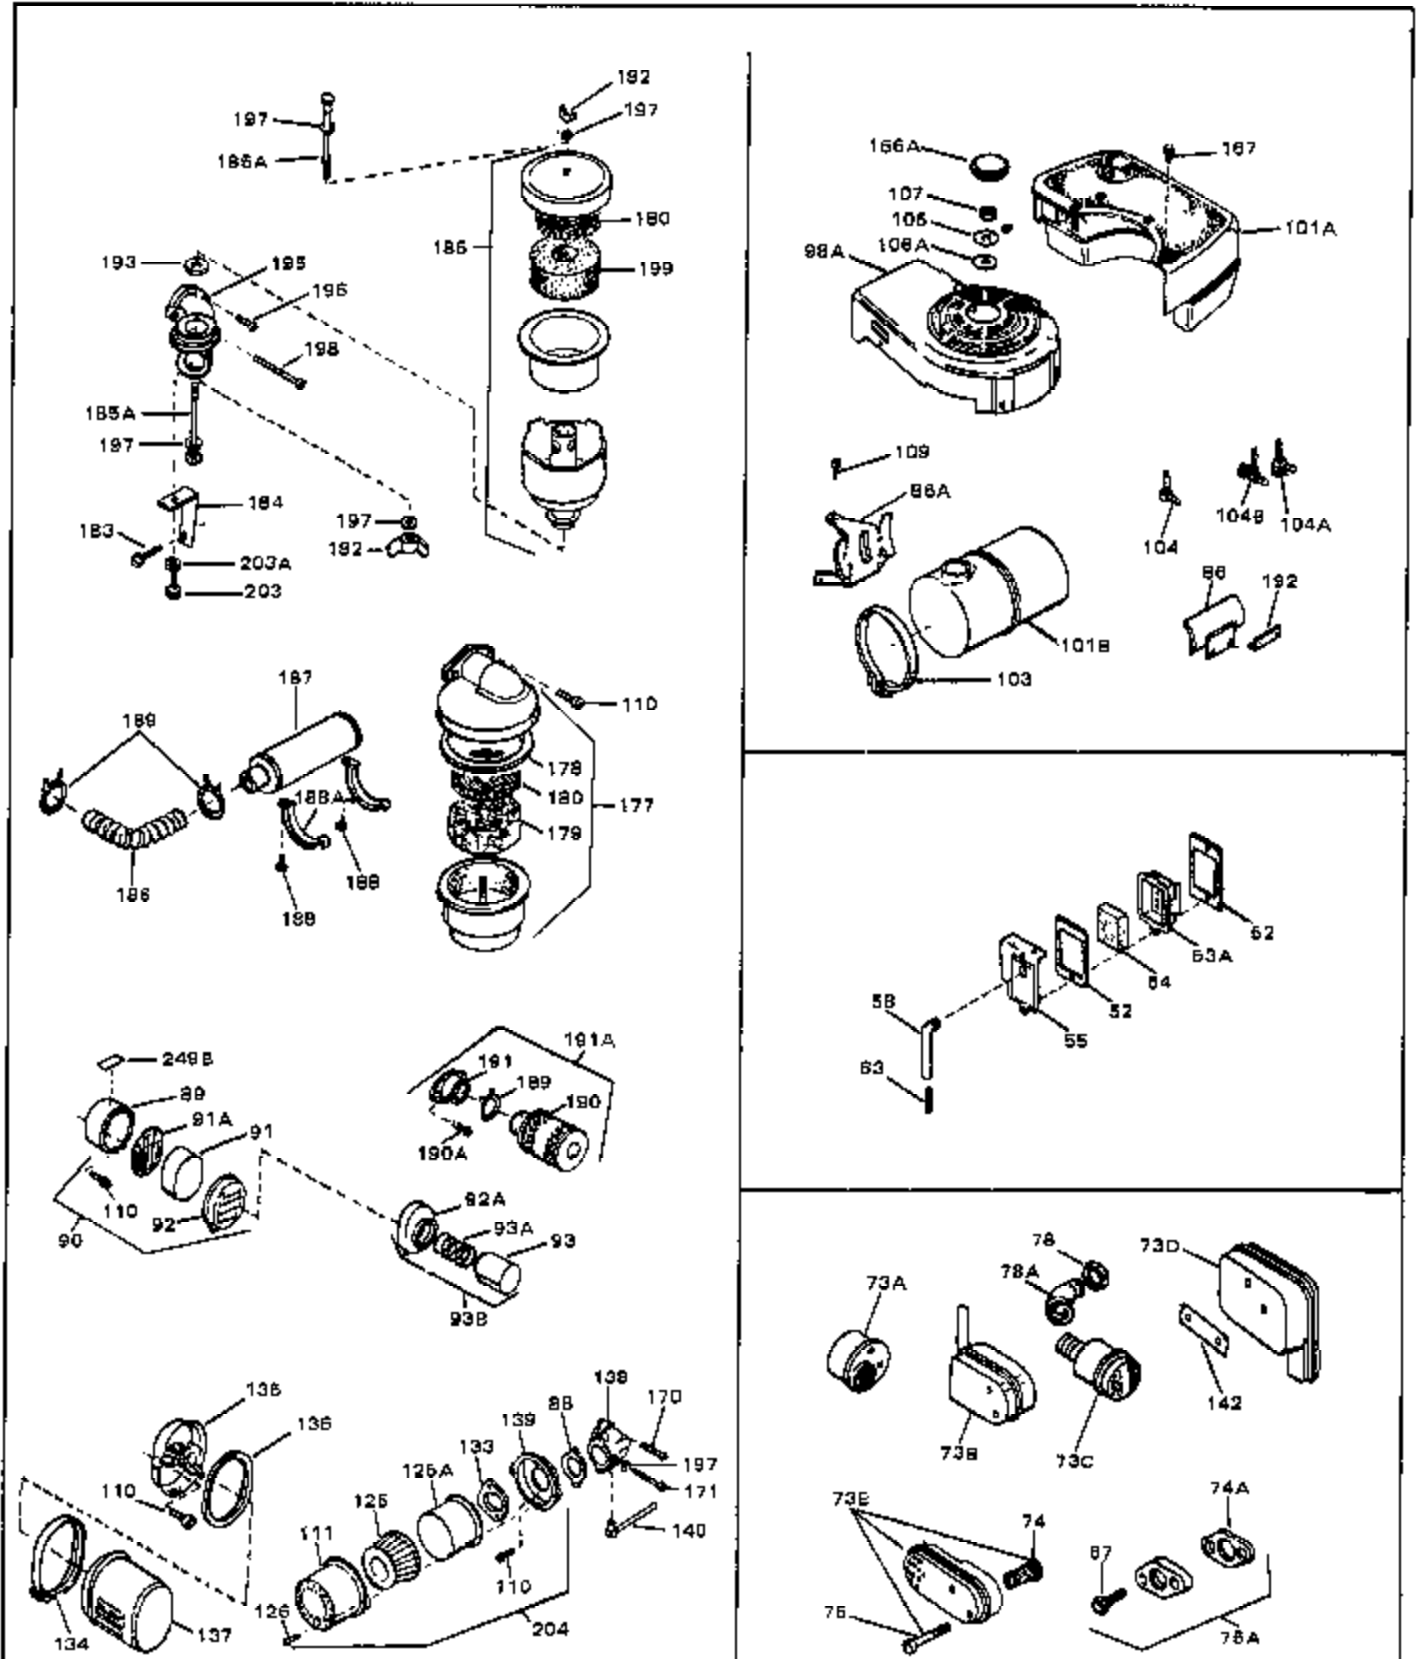

Engine Parts List #3

Ref #	Part Number	Qty	Description
52	31619	0	Gasket, Breather cover
63	31778	0	Spring, Coil
67	30063	0	Screw
74A	26754	0	Gasket, Exhaust
75	27182	0	Screw, Hex hd. cap, 1/4-20 x 3-3/8
75	30298	0	Screw, Hex hd. cap, 1/4-20 x 2-1/2
75	650234	0	Screw, Hex hd. cap, 1/4-20 x 3
75	650243	0	Screw, Hex hd. cap, 1/4-20 x 2-3/4
75	650253	0	Screw, Hex hd. cap, 1/4-20 x 2-1/4
75	650493	0	Screw, Hex hd. Sems, 1/4-20 x 1-3/4
75	650795	0	Screw, Hex hd. cap, Sems, 1/4-20 x 2-5/16
75A	730162	0	Kit, Muffler Adapter
78A	28885	0	Elbow, Exhaust (90°)
78A	30617	0	Elbow, Exhaust (45°)
78	27675	0	Nut, Conduit
88	33051	0	Gasket, Air cleaner
91A	29962	0	Screen, Air cleaner
93A	450150	0	Spring, Pre-cleaner
93B	730510	0	Kit, Pre-cleaner
93	450124	0	Bag, Pre-cleaner
104B	30863	0	Valve, Fuel shut-off
104	28584	0	Strainer & Elbow
104A	29683	0	Strainer & Shut-off
106	650490	0	Washer, Belleville
107	650607	0	Nut, Flywheel
109	650561	0	Screw
110	28820	0	Screw
110	29786	0	Screw
110	650399	0	Screw, Phil. fil. hd. Sems, 10-32 x 5/8
126	650152	0	Screw
133	30767	0	Spacer, Air cleaner
140	30635	0	Fitting, Breather
170	650163	0	Screw, Fil. hd. Sems, 10-32 x 7/8
171	650520	0	Screw
182	9577	0	Nut, Wing, 10-24
183	29511	0	Screw, Slotted hex washer hd., 1/4-20 x 7/16
184	30418	0	Bracket, Cleaner elbow
191A	730145	0	Air Cleaner Kit
192	29432	0	Bracket, Housing
193	27165	0	Gasket, Elbow
196	650163	0	Screw, Fil. hd. Sems, 10-32 x 7/8
197	27183	0	Washer, Fiber
197	31905	0	Washer, Paper
198	650519	0	Screw
198	650520	0	Screw
199	31408	0	Element, Air cleaner
203	30688	0	Screw, Hex hd. Sems, 1/4-20 x 1/2
203A	650722	0	Lockwasher, 1/4
204	730127	0	Cleaner Assy., Air (Poly)