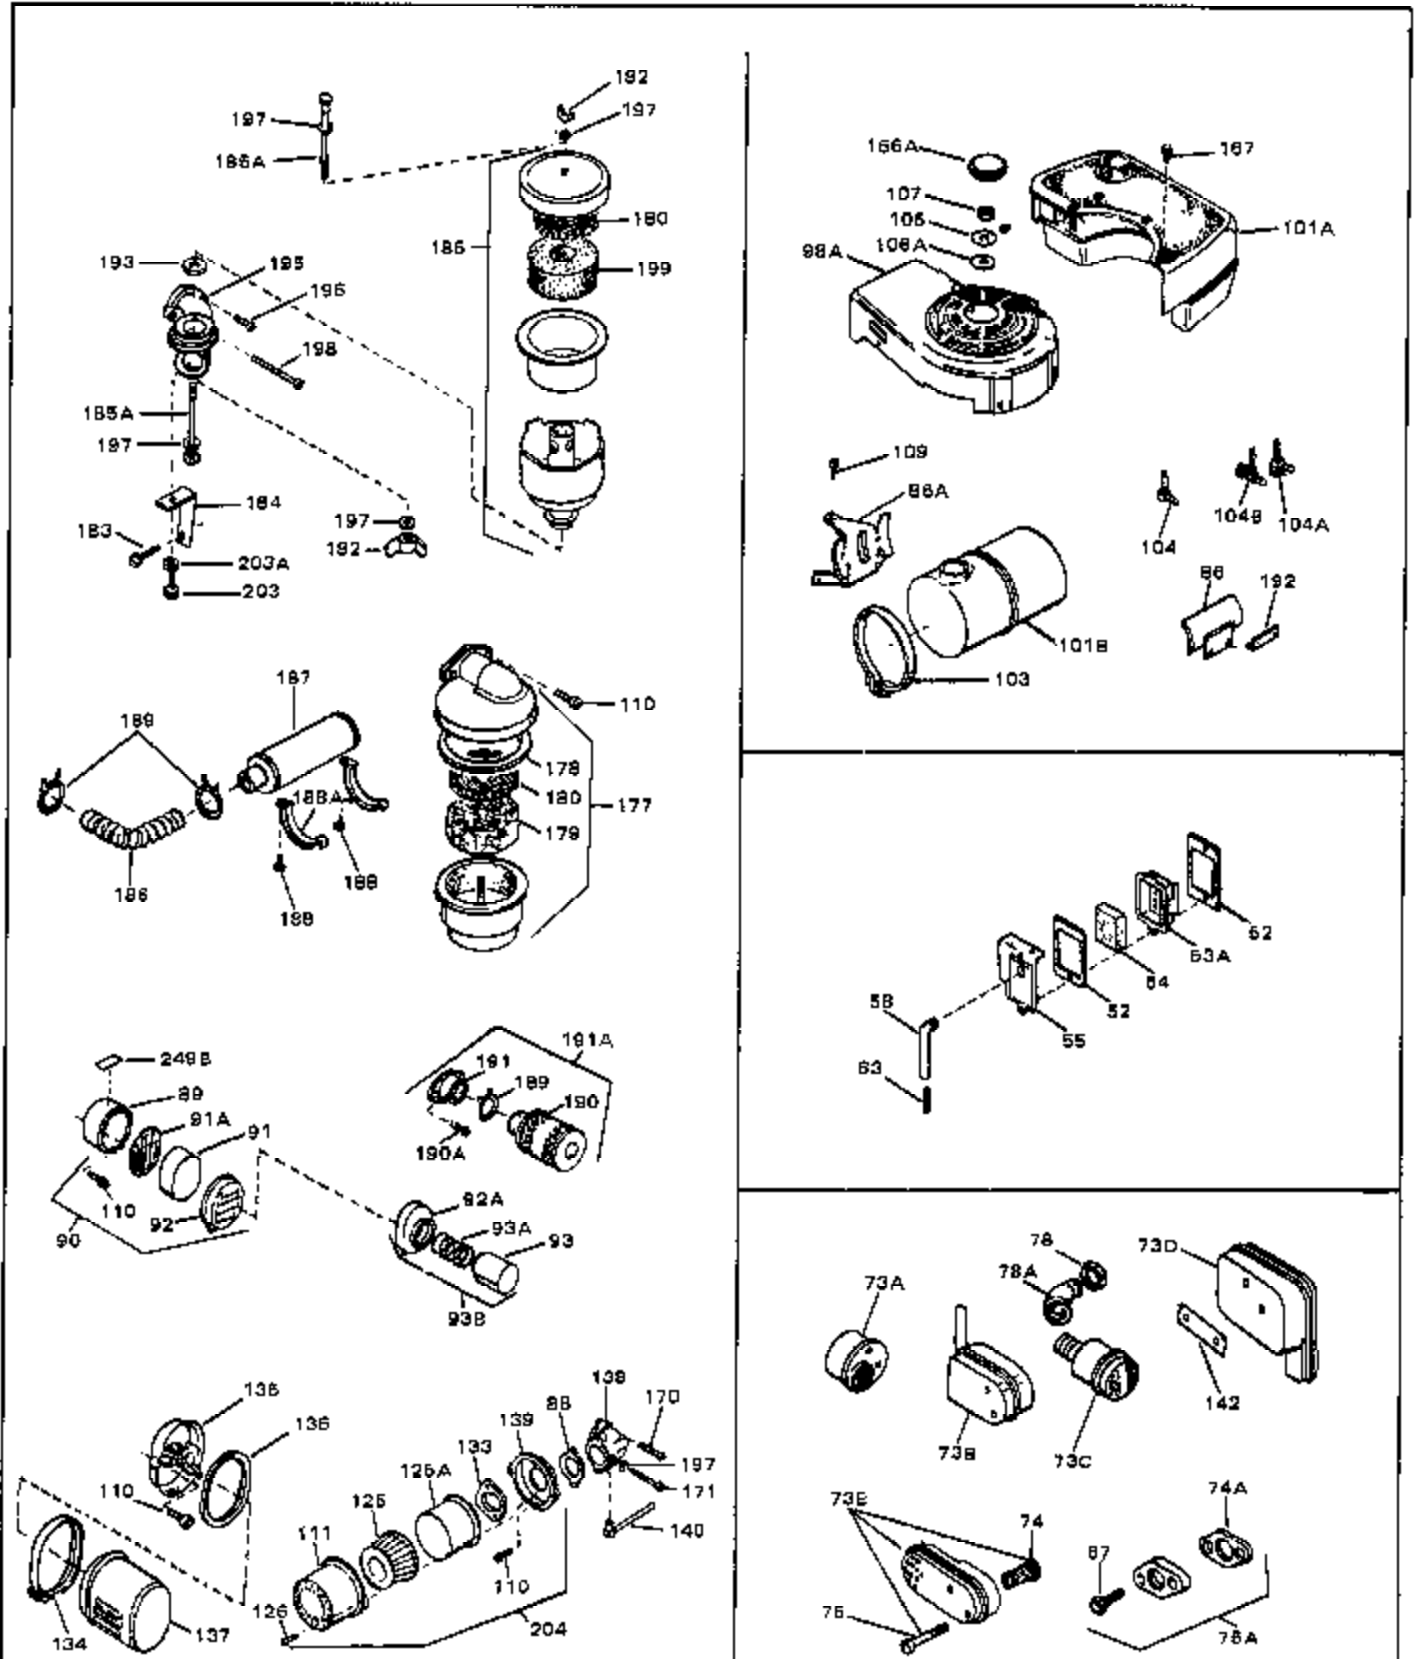

Engine Parts List #3

Ref #	Part Number	Qty	Description
52	31619	0	Gasket, Breather cover
63	31778	0	Spring, Coil
67	30063	0	Screw
74A	30081	0	Gasket, Exhaust
75	27182	0	Screw, Hex hd. cap, 1/4-20 x 3-3/8
75	30298	0	Screw, Hex hd. cap, 1/4-20 x 2-1/2
75	650234	0	Screw, Hex hd. cap, 1/4-20 x 3
75	650243	0	Screw, Hex hd. cap, 1/4-20 x 2-3/4
75	650253	0	Screw, Hex hd. cap, 1/4-20 x 2-1/4
75	650493	0	Screw, Hex hd. Sems, 1/4-20 x 1-3/4
75	650795	0	Screw, Hex hd. cap, Sems, 1/4-20 x 2-5/16
75A	730162	0	Kit, Muffler Adapter
78A	28885	0	Elbow, Exhaust (90°)
78A	30617	0	Elbow, Exhaust (45°)
78	27675	0	Nut, Conduit
88	33051	0	Gasket, Air cleaner
91A	29962	0	Screen, Air cleaner
93A	450150	0	Spring, Pre-cleaner
93B	730510	0	Kit, Pre-cleaner
93	450124	0	Bag, Pre-cleaner
104B	30863	0	Valve, Fuel shut-off
104	28584	0	Strainer & Elbow
104A	29683	0	Strainer & Shut-off
106	650490	0	Washer, Belleville
107	650607	0	Nut, Flywheel
109	650561	0	Screw
110	28820	0	Screw
110	29786	0	Screw
110	650399	0	Screw, Phil. fil. hd. Sems, 10-32 x 5/8
126	650152	0	Screw
133	30767	0	Spacer, Air cleaner
140	30635	0	Fitting, Breather
170	650163	0	Screw, Fil. hd. Sems, 10-32 x 7/8
171	650520	0	Screw
182	9577	0	Nut, Wing, 10-24
183	29511	0	Screw, Slotted hex washer hd., 1/4-20 x 7/16
184	30418	0	Bracket, Cleaner elbow
191A	730145	0	Air Cleaner Kit
192	29432	0	Bracket, Housing
193	27165	0	Gasket, Elbow
196	650163	0	Screw, Fil. hd. Sems, 10-32 x 7/8
197	27183	0	Washer, Fiber
197	31905	0	Washer, Paper
198	650519	0	Screw
198	650520	0	Screw
199	31408	0	Element, Air cleaner
203	30688	0	Screw, Hex hd. Sems, 1/4-20 x 1/2
203A	650722	0	Lockwasher, 1/4
204	730127	0	Cleaner Assy., Air (Poly)