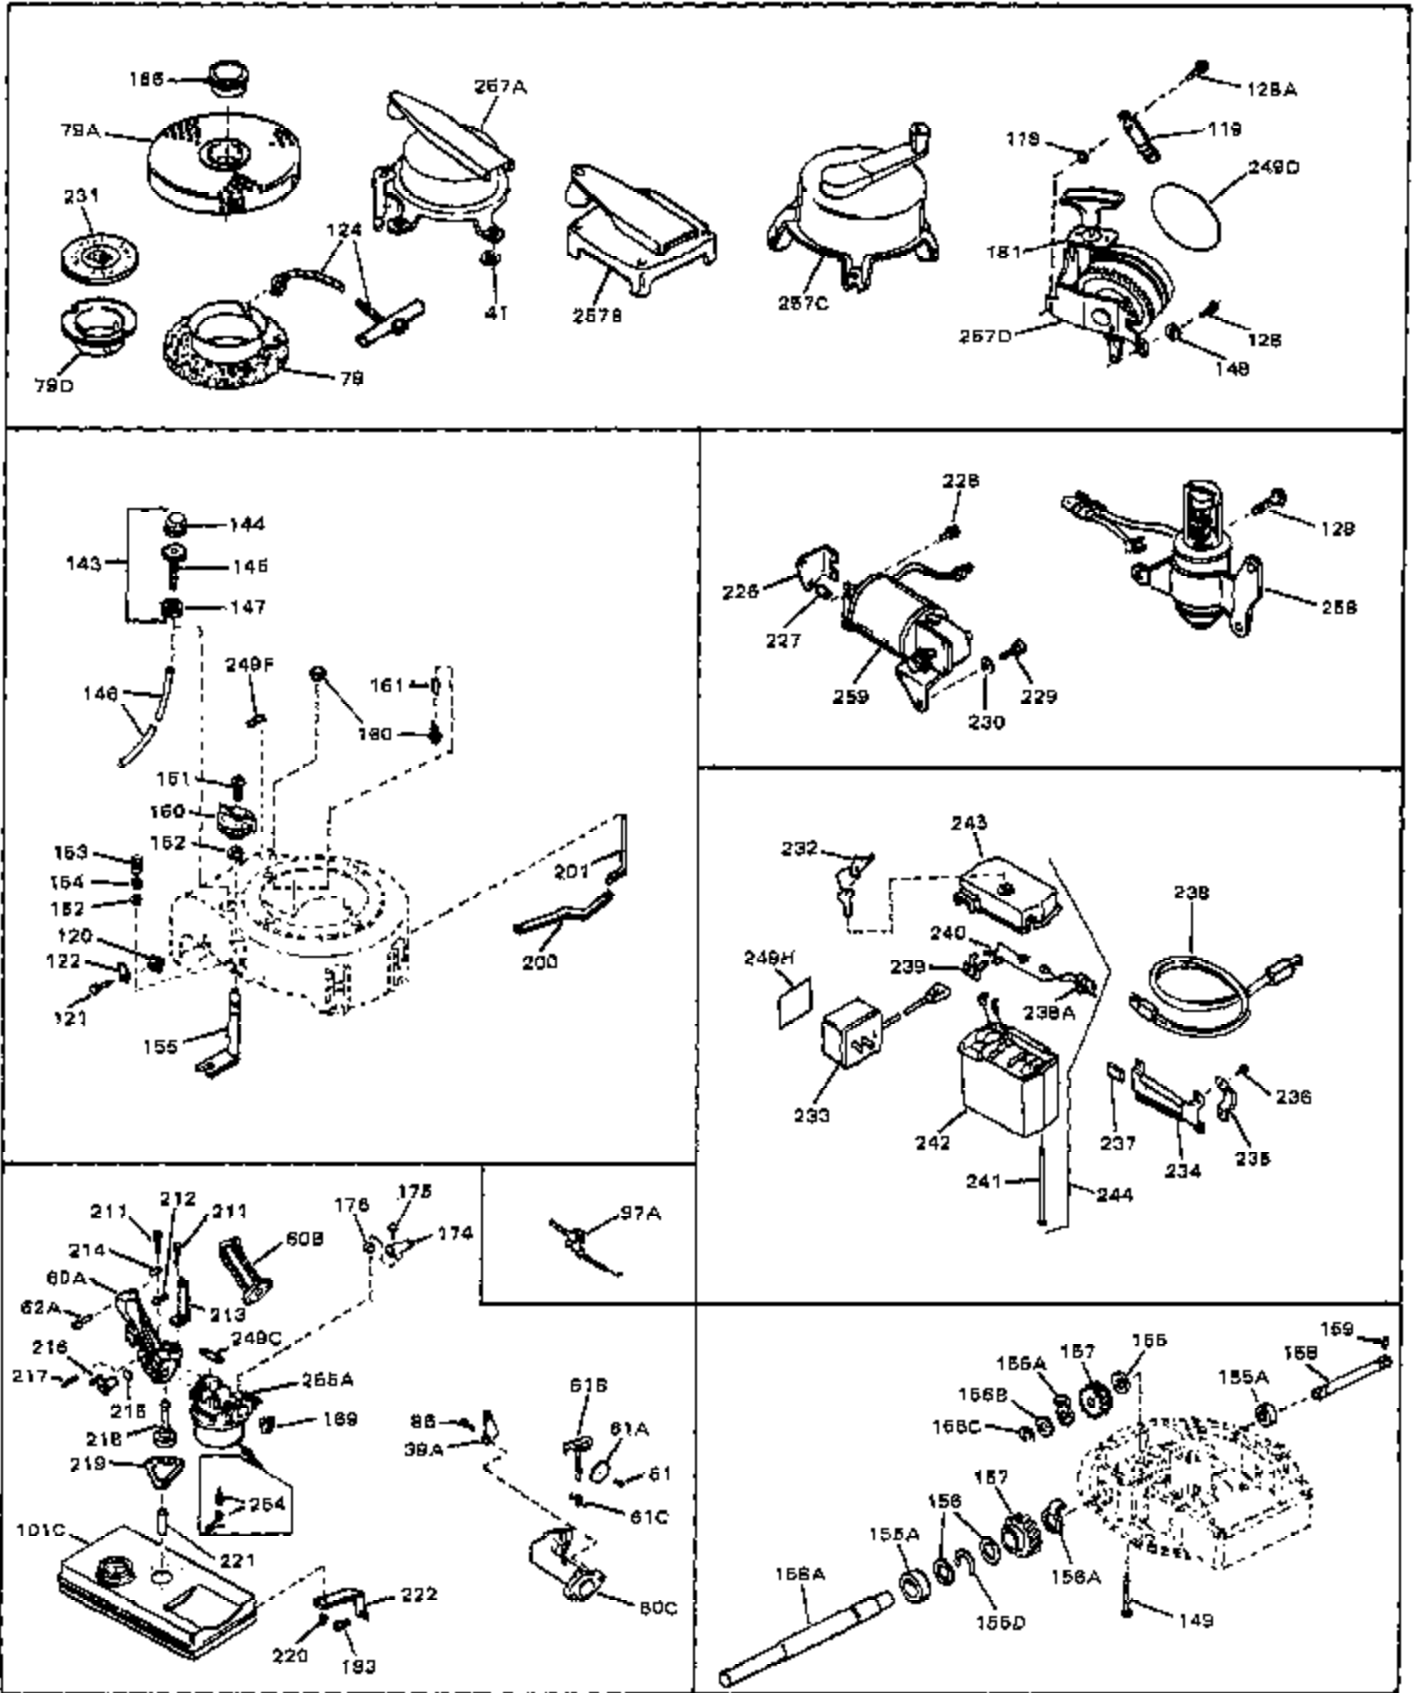

Ref #	Part Number	Qty	Description
41	27070	0	Lockwasher
41	27656	0	Washer, Flat
41	650168	0	Washer, Flat
79A	32237	0	Screen, Flywheel
79	30892	0	Pulley, Rope starter
85	30564	0	Screw
85	6201	0	Screw
85	6202	0	Screw
124	590343	0	Rope & Handle Assy., Starter
128	650737	0	Screw, Hex washer hd. taptite, 1/4-20 x 1/2
148	8345	0	Washer, 1/4
149	650492	0	Screw
166	32119	0	Plug, Screen
166	32236	0	Plug, Screen
181	590441	0	Rope Guide Assy.
181	590516	0	Bracket Assy.
183	29511	0	Screw, Slotted hex washer hd., 1/4-20 x 7/16
254	631021	0	Inlet Needle, Seat & Clip Assy.
255A	631581	0	Carburetor
257D	590450A	0	Starter, Side mount rewind