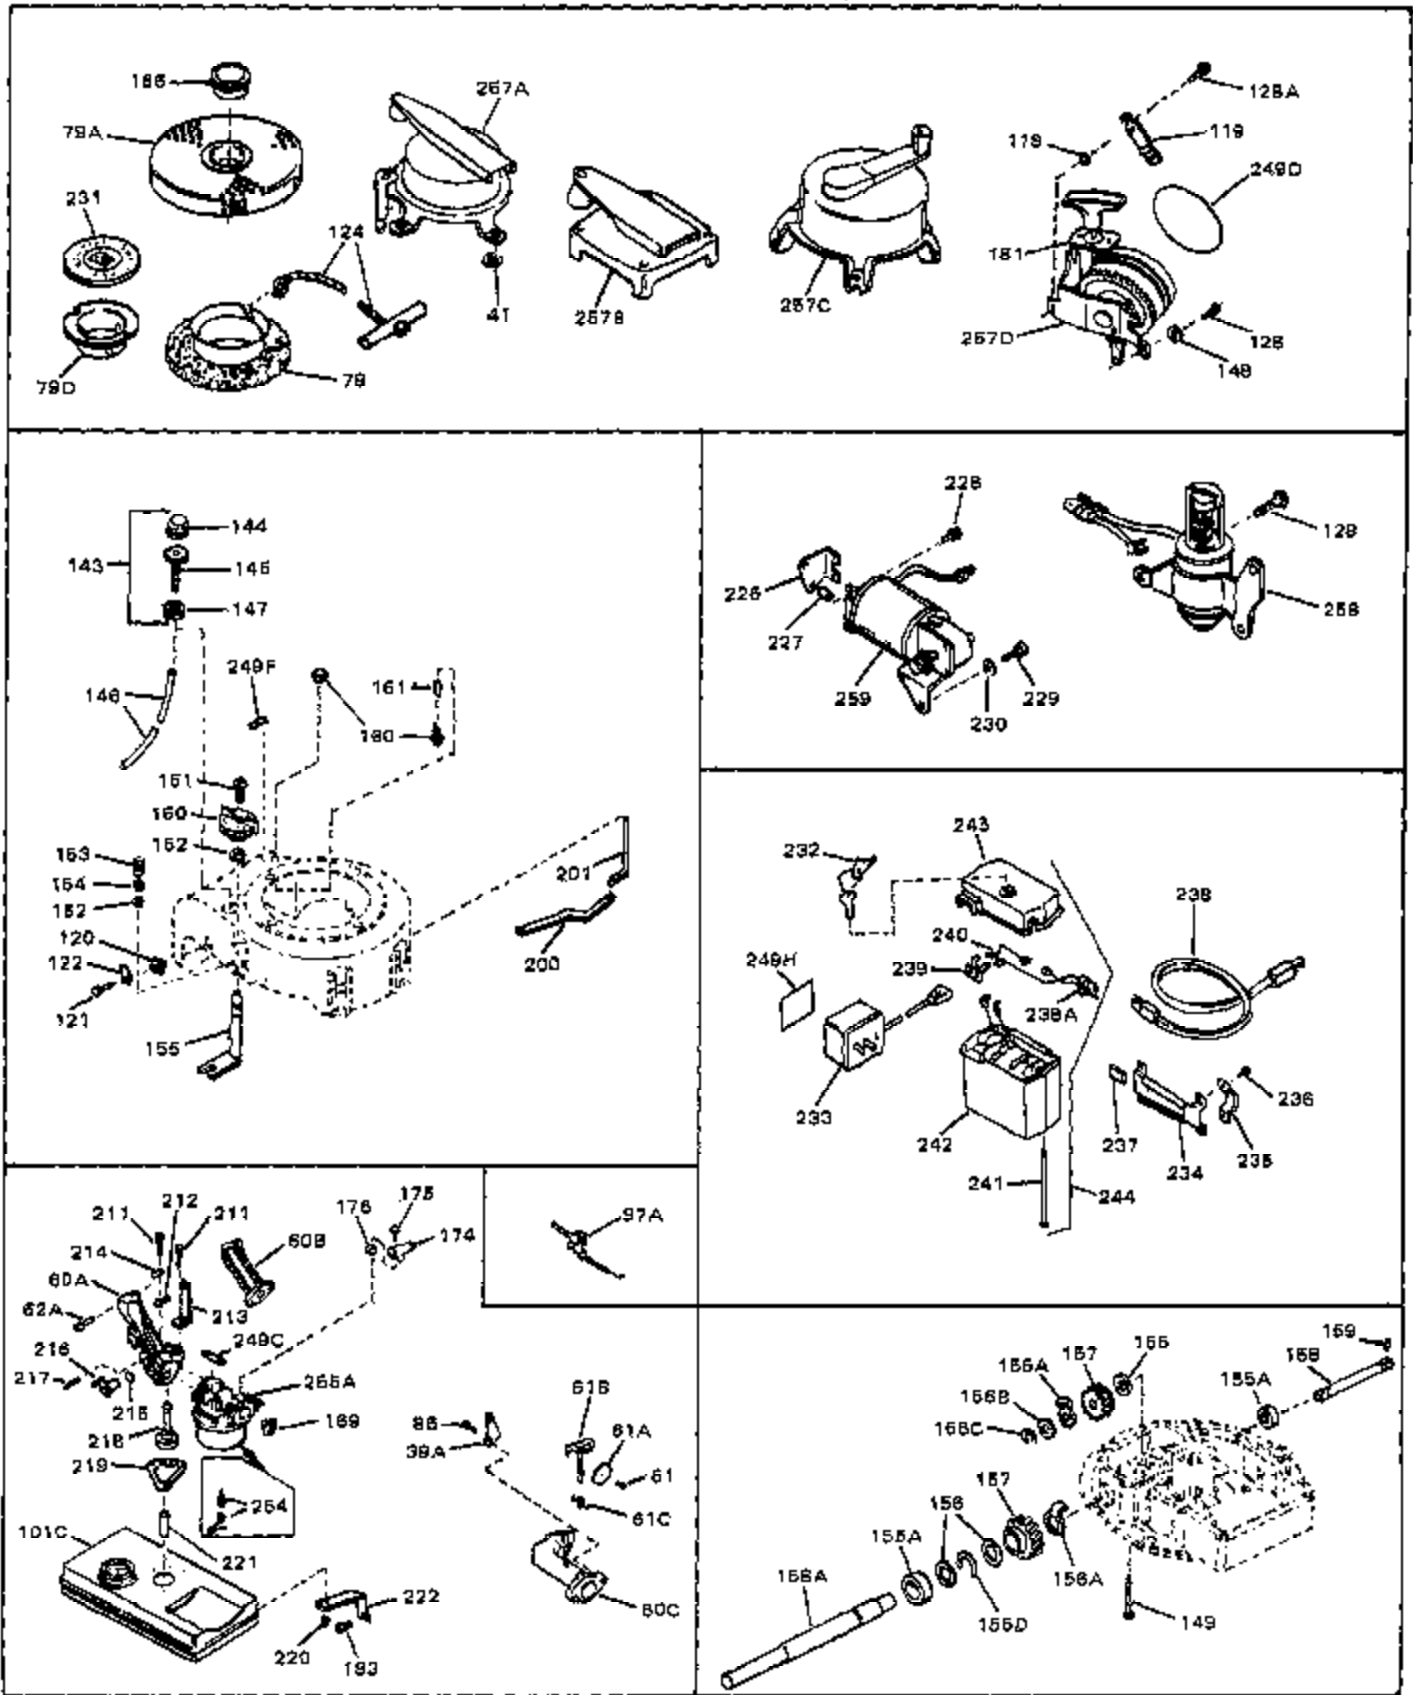

Ref #	Part Number	Qty	Description
41	27070	0	Lockwasher
41	27656	0	Washer, Flat
41	650168	0	Washer, Flat
79A	32237	0	Screen, Flywheel
79	30892	0	Pulley, Rope starter
85	30564	0	Screw
85	6201	0	Screw
85	6202	0	Screw
124	590343	0	Rope & Handle Assy., Starter
128	650737	0	Screw, Hex washer hd. taptite, 1/4-20 x 1/2
148	8345	0	Washer, 1/4
149	650492	0	Screw
166	32119	0	Plug, Screen
166	32236	0	Plug, Screen
181	590441	0	Rope Guide Assy.
181	590516	0	Bracket Assy.
183	29511	0	Screw, Slotted hex washer hd., 1/4-20 x 7/16
254	631021	0	Inlet Needle, Seat & Clip Assy.
255A	631581	0	Carburetor
257D	590450A	0	Starter, Side mount rewind